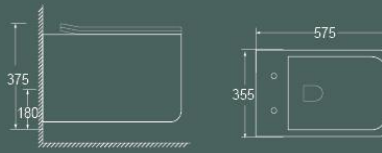

3915

480x370x370mm
Flushing system: Washdown
P trap: 180mm

3912

525x365x355mm
Flushing system: Washdown
P trap: 180mm

3916

675x355x375mm
Flushing system: Washdown
P trap: 180mm

ELEGANT ROMANCE

CLASSIC