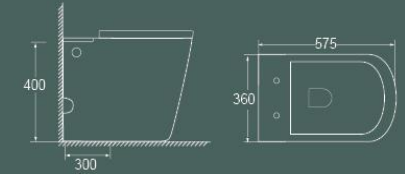

3901

575x360x400mm
Flushing system: Siphonic
S-trap: 300mm