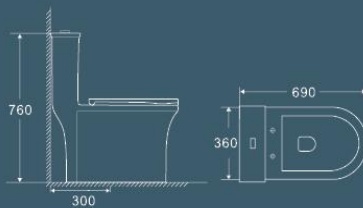

6605

680x370x740mm
Flushing system: Siphonic
S-trap: 300mm