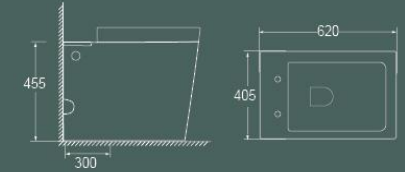

3902

620x405x455mm
Flushing system: Siphonic
S-trap: 300mm