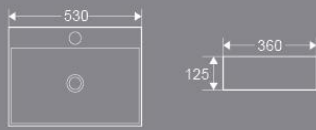

2111

Art Basin
505x400x135mm