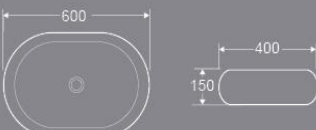

2112

Art Basin
625x455x190mm

203

Art Basin
500x395x145mm

2113

Art Basin
535x420x155mm

206

Art Basin
600x400x150mm