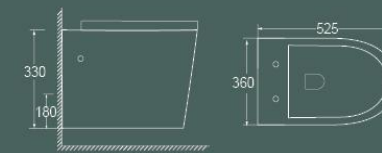

3909

510x345x340mm
Flushing system: Washdown
P trap: 180mm

3913

525x360x330mm
Flushing system: Washdown
P trap: 180mm

3910

510x350x360mm
Flushing system: Washdown
P trap: 180mm

3914

530x365x355mm
Flushing system: Washdown
P trap: 180mm

3911

560x365x345mm
Flushing system: Washdown
P trap: 180mm

3915

480x370x370mm
Flushing system: Washdown
P trap: 180mm

3912

525x365x355mm
Flushing system: Washdown
P trap: 180mm

3916

675x355x375mm
Flushing system: Washdown
P trap: 180mm