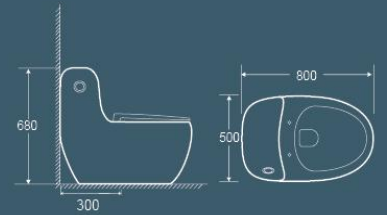

6748

650x385x755mm
Flushing system: Siphonic
S-trap: 300mm