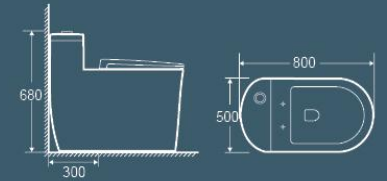

ONE-PIECE TOILET

6745

6745A Black

6745B Gold

6745

740x370x810mm
Flushing System: Siphonic
S-trap: 300mm

6746

800x500x680mm
Flushing System: Siphonic
S-trap: 300mm