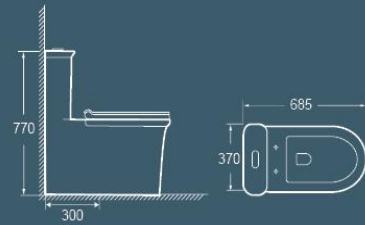

6710

740x488x670mm
Flushing system: Siphonic
S-trap: 300mm

6720

700x370x610mm
Flushing system: Siphonic
S-trap: 300mm

6711

720x510x665mm
Flushing system: Siphonic
S-trap: 300mm

6721

690x370x770mm
Flushing system: Siphonic
S-trap: 300mm

6725

670x370x770mm
Flushing system: Siphonic
S-trap: 300mm

6732

770x375x770mm
Flushing System: Siphonic
S-trap: 300mm

6728

685x370x770mm
Flushing system: Siphonic
S-trap: 300mm

6733

710x410x765mm
Flushing system: Siphonic
S-trap: 300mm

6729

690x390x775mm
Flushing System: Siphonic
S-trap: 300mm

6735

700x450x780mm
Flushing system: Siphonic
S-trap: 300mm

6731

720x390x765mm
Flushing system: Siphonic
S-trap: 300mm

6739

700x400x770mm
Flushing System: Siphonic
S-trap: 300mm