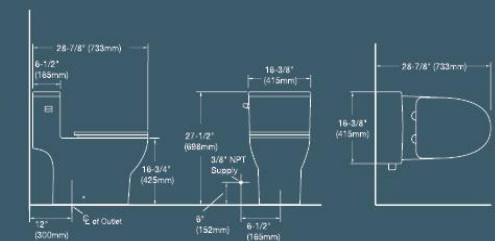

ONE-PIECE TOILET

6699
710x380x790mm
Flushing System: Siphonic
S-trap: 300mm