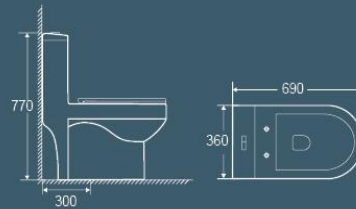

6682

660x350x720mm
Flushing System: Siphonic
S-trap: 300mm