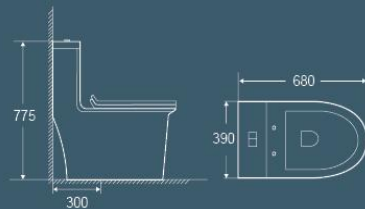

6710

740x488x670mm
Flushing system: Siphonic
S-trap: 300mm

6720

700x370x610mm
Flushing system: Siphonic
S-trap: 300mm

6711

720x510x665mm
Flushing system: Siphonic
S-trap: 300mm

6721

690x370x770mm
Flushing system: Siphonic
S-trap: 300mm

6725

670x370x770mm
Flushing system: Siphonic
S-trap: 300mm

6732

770x375x770mm
Flushing System: Siphonic
S-trap: 300mm

6728

685x370x770mm
Flushing system: Siphonic
S-trap: 300mm

6733

710x410x765mm
Flushing system: Siphonic
S-trap: 300mm

6729

690x390x775mm
Flushing System: Siphonic
S-trap: 300mm

6735

700x450x780mm
Flushing system: Siphonic
S-trap: 300mm

6731

720x390x765mm
Flushing system: Siphonic
S-trap: 300mm

6739

700x400x770mm
Flushing System: Siphonic
S-trap: 300mm