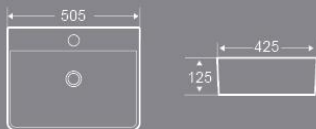

2103

Art Basin
670x370x130mm

2104

Art Basin
505x425x125mm

2109

Art Basin
405x405x120mm

2106

Art Basin
600x420x125mm