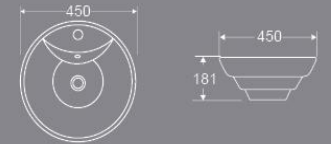

2121

Art Basin
610x410x175mm

2124
Art Basin
418x418x160mm

2125
Art Basin
435x435x164mm

2126
Art Basin
450x450x181mm

2128
Art Basin
415x415x117mm

2129
Art Basin
630x360x145mm

2130
Art Basin
610x477x200mm