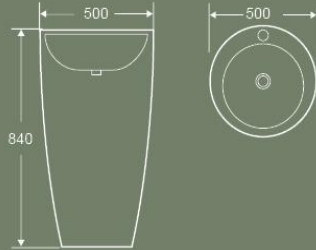

PEDESTAL BASIN

601

Pedestal basin
500x500x840mm

611

Pedestal basin
460x460x970mm

203

Pedestal basin
470x470x840mm

609

Pedestal basin
450x450x850mm

603

Pedestal basin
480x490x840mm

301

Pedestal basin
400x400x830mm