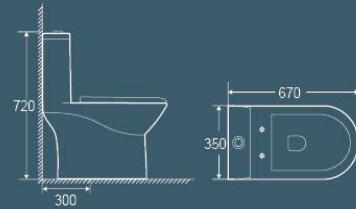

6623

720x390x650mm
Flushing system: Siphonic
S-trap: 300mm

6625

700x380x800mm
Flushing system: Siphonic
S-trap: 200/250/300mm
P-trap: 180mm

6651

710x370x780mm
Flushing system: Siphonic
S-trap: 300mm

6629

670x350x720mm
Flushing system: Siphonic
S-trap: 300mm