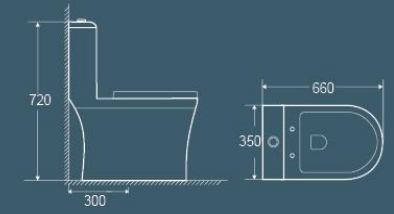

6665

710x375x710mm
Flushing System: Siphonic
S-trap: 300mm

6631

690x360x770mm
Flushing system: Siphonic
S-trap: 300mm

6682

660x350x720mm
Flushing System: Siphonic
S-trap: 300mm

6638

695x400x810mm
Flushing system: Siphonic
S-trap: 300mm