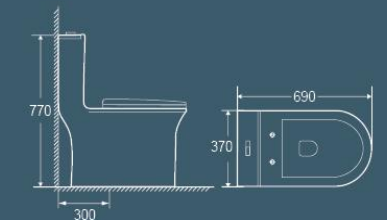

6710

740x488x670mm
Flushing system: Siphonic
S-trap: 300mm

6720

700x370x610mm
Flushing system: Siphonic
S-trap: 300mm

6711

720x510x665mm
Flushing system: Siphonic
S-trap: 300mm

6721

690x370x770mm
Flushing system: Siphonic
S-trap: 300mm

6725

670x370x770mm
Flushing system: Siphonic
S-trap: 300mm

6732

770x375x770mm
Flushing System: Siphonic
S-trap: 300mm

6728

685x370x770mm
Flushing system: Siphonic
S-trap: 300mm

6733

710x410x765mm
Flushing system: Siphonic
S-trap: 300mm