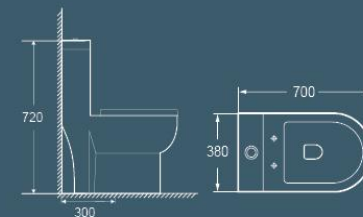

6510

690x360x760mm
Flushing system: Siphonic
S-trap: 300mm

6605

680x370x740mm
Flushing system: Siphonic
S-trap: 300mm

ONE-PIECE TOILET

6737

705x365x755mm
Flushing system: Siphonic
S-trap: 300mm

Siphonic

Double-shift Water Outlet

Removable cover plate

6737

705x365x755mm
Flushing system: Siphonic
S-trap: 300mm

6614

650x360x745mm
Flushing system: Siphonic
S-trap: 200/300mm

6616

700x380x720mm
Flushing system: Siphonic
S-trap: 300mm

6623

720x390x650mm
Flushing system: Siphonic
S-trap: 300mm

6625

700x380x800mm
Flushing system: Siphonic
S-trap: 200/250/300mm
P-trap: 180mm

6651

710x370x780mm
Flushing system: Siphonic
S-trap: 300mm

6629

670x350x720mm
Flushing system: Siphonic
S-trap: 300mm