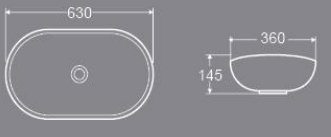

208

Art Basin
490x380x130mm

204

Art Basin
430x430x130mm

2120

Art Basin
600x410x180mm

2118

Art Basin
420x420x130mm

2121

Art Basin
610x410x175mm

2124
Art Basin
418x418x160mm

2125
Art Basin
435x435x164mm

2126
Art Basin
450x450x181mm

2128
Art Basin
415x415x117mm

2129
Art Basin
630x360x145mm

2130
Art Basin
610x477x200mm