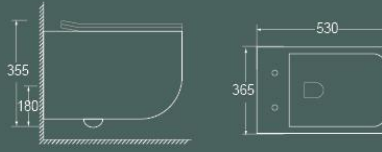

3913

525x360x330mm
Flushing system: Washdown
P trap: 180mm

3910

510x350x360mm
Flushing system: Washdown
P trap: 180mm

3914

530x365x355mm
Flushing system: Washdown
P trap: 180mm

3911

560x365x345mm
Flushing system: Washdown
P trap: 180mm