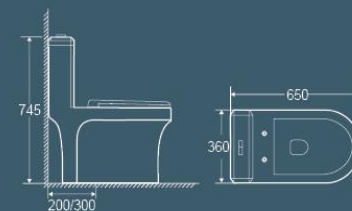

Double-shift Water Outlet

Removable cover plate

6737

705x365x755mm
Flushing system: Siphonic
S-trap: 300mm

6614

650x360x745mm
Flushing system: Siphonic
S-trap: 200/300mm

6616

700x380x720mm
Flushing system: Siphonic
S-trap: 300mm