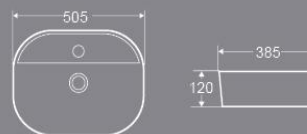

2107

Art Basin
530x360x125mm