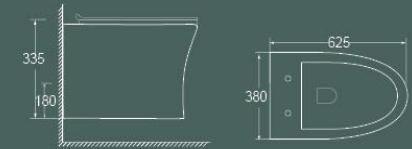

3906

625x380x335mm
Flushing system: Washdown
P trap: 180mm