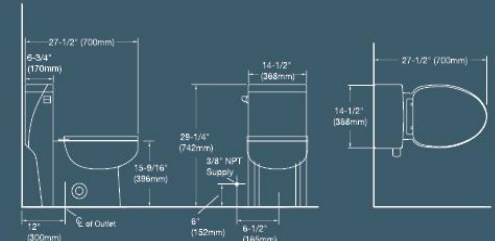

6999

800x500x680mm
Flushing System: Siphonic
S-trap: 300mm

6748

650x385x755mm
Flushing system: Siphonic
S-trap: 300mm

6748A Black

650x385x755mm
Flushing system: Siphonic
S-trap: 300mm

ONE-PIECE TOILET

6699
710x380x790mm
Flushing System: Siphonic
S-trap: 300mm

6692
680x380x760mm
Flushing system: Siphonic
S-trap: 300mm

6751
700x368x742mm
Flushing system: Siphonic
S-trap: 300mm

6749
730x358x710mm
Flushing system: Siphonic
S-trap: 300mm

6699
710x380x790mm
Flushing System: Siphonic
S-trap: 300mm