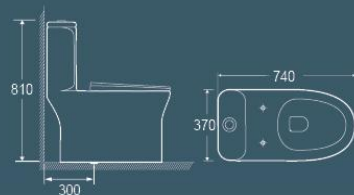

ONE-PIECE TOILET

6745

6745A Black

6745B Gold

6745

740x370x810mm
Flushing System: Siphonic
S-trap: 300mm

6746

800x500x680mm
Flushing System: Siphonic
S-trap: 300mm