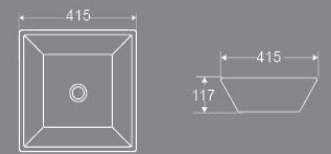

2121

Art Basin
610x410x175mm

2124
Art Basin
418x418x160mm

2125
Art Basin
435x435x164mm

2126
Art Basin
450x450x181mm

2128
Art Basin
415x415x117mm

2129
Art Basin
630x360x145mm

2130
Art Basin
610x477x200mm