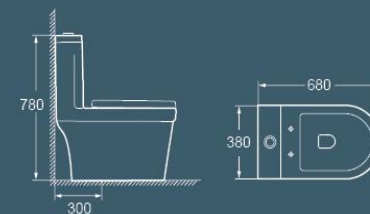

The inner surface of sewer is glazed so that the sewer is smooth and nowhere for dirt to hide, and no blocking any more.

ONE-PIECE TOILET

6501

700x380x740mm
Flushing system: Siphonic
S-trap: 300mm

6502

690x380x780mm
Flushing system: Siphonic
S-trap: 300mm

6503

720x400x725mm
Flushing system: Siphonic
S-trap: 300mm

6505

680x410x690mm
Flushing system: Siphonic
S-trap: 300mm

6507

720x390x630mm
Flushing system: Siphonic
S-trap: 300mm

6511

700x360x700mm
Flushing system: Siphonic
S-trap: 300mm