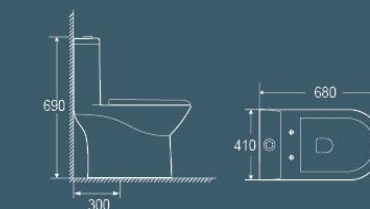

The inner surface of sewer is glazed so that the sewer is smooth and nowhere for dirt to hide, and no blocking any more.

ONE-PIECE TOILET

6501

700x380x740mm
Flushing system: Siphonic
S-trap: 300mm

6502

690x380x780mm
Flushing system: Siphonic
S-trap: 300mm

6503

720x400x725mm
Flushing system: Siphonic
S-trap: 300mm

6505

680x410x690mm
Flushing system: Siphonic
S-trap: 300mm

6507

720x390x630mm
Flushing system: Siphonic
S-trap: 300mm

6511

700x360x700mm
Flushing system: Siphonic
S-trap: 300mm