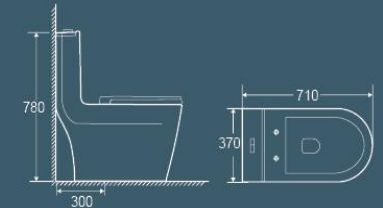

6623

720x390x650mm
Flushing system: Siphonic
S-trap: 300mm

6625

700x380x800mm
Flushing system: Siphonic
S-trap: 200/250/300mm
P-trap: 180mm

6651

710x370x780mm
Flushing system: Siphonic
S-trap: 300mm

6629

670x350x720mm
Flushing system: Siphonic
S-trap: 300mm

6665

710x375x710mm
Flushing System: Siphonic
S-trap: 300mm

6631

690x360x770mm
Flushing system: Siphonic
S-trap: 300mm

6682

660x350x720mm
Flushing System: Siphonic
S-trap: 300mm

6638

695x400x810mm
Flushing system: Siphonic
S-trap: 300mm