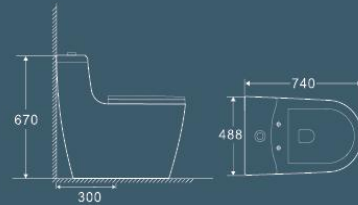

6720

700x370x610mm
Flushing system: Siphonic
S-trap: 300mm