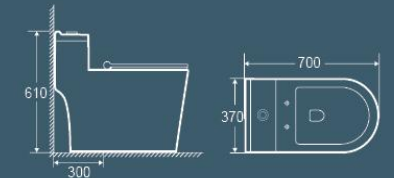

6707

720x380x770mm
Flushing System: Siphonic
S-trap: 300mm

6715

680x360x780mm
Flushing mode : Siphonic
S-trap: 300mm

6709

710x365x715mm
Flushing system: Siphonic
S-trap: 300mm

6716

715x420x740mm
Flushing system: Siphonic
S-trap: 300mm

6710

740x488x670mm
Flushing system: Siphonic
S-trap: 300mm

6720

700x370x610mm
Flushing system: Siphonic
S-trap: 300mm

6711

720x510x665mm
Flushing system: Siphonic
S-trap: 300mm

6721

690x370x770mm
Flushing system: Siphonic
S-trap: 300mm