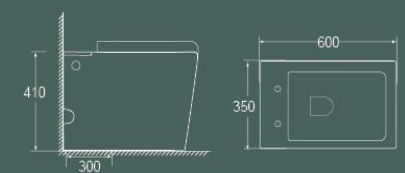

3904

600x350x410mm
Flushing system: Siphonic
S-trap: 300mm