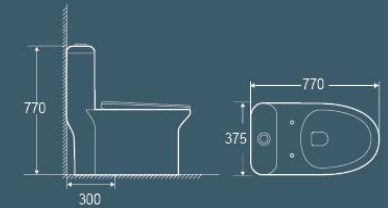

6710

740x488x670mm
Flushing system: Siphonic
S-trap: 300mm

6720

700x370x610mm
Flushing system: Siphonic
S-trap: 300mm

6711

720x510x665mm
Flushing system: Siphonic
S-trap: 300mm

6721

690x370x770mm
Flushing system: Siphonic
S-trap: 300mm

6725

670x370x770mm
Flushing system: Siphonic
S-trap: 300mm

6732

770x375x770mm
Flushing System: Siphonic
S-trap: 300mm

6728

685x370x770mm
Flushing system: Siphonic
S-trap: 300mm

6733

710x410x765mm
Flushing system: Siphonic
S-trap: 300mm