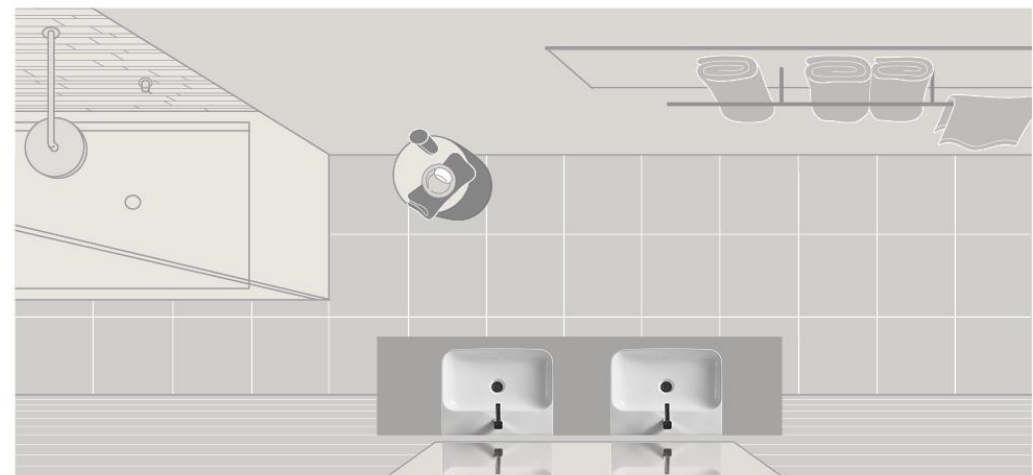

ROMANTIC

Based on geometry, a graceful curve is outlined. Simple romantic space, to show the nobility and purity of modernism. Perfectly conveys the temperament of sunshine, highlighting the elegant.