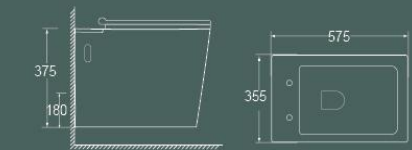

625x380x335mm
Flushing system: Washdown
P trap: 180mm

3907

670x390x355mm
Flushing system: Washdown
P trap: 180mm

3908

675x355x375mm
Flushing system: Washdown
P trap: 180mm

3909

510x345x340mm
Flushing system: Washdown
P trap: 180mm