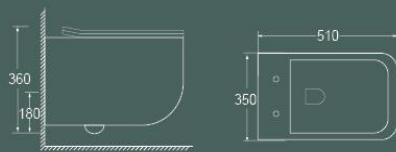

3910

510x350x360mm
Flushing system: Washdown
P trap: 180mm

3914

530x365x355mm
Flushing system: Washdown
P trap: 180mm