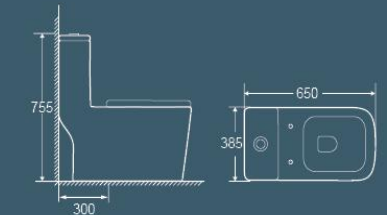

6748A Black

650x385x755mm
Flushing system: Siphonic
S-trap: 300mm