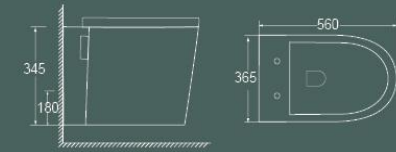

3913

525x360x330mm
Flushing system: Washdown
P trap: 180mm

3910

510x350x360mm
Flushing system: Washdown
P trap: 180mm

3914

530x365x355mm
Flushing system: Washdown
P trap: 180mm

3911

560x365x345mm
Flushing system: Washdown
P trap: 180mm