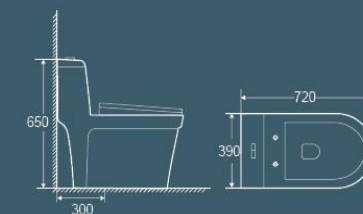

Double-shift Water Outlet

Removable cover plate

6737

705x365x755mm
Flushing system: Siphonic
S-trap: 300mm

6614

650x360x745mm
Flushing system: Siphonic
S-trap: 200/300mm

6616

700x380x720mm
Flushing system: Siphonic
S-trap: 300mm

6623

720x390x650mm
Flushing system: Siphonic
S-trap: 300mm

6625

700x380x800mm
Flushing system: Siphonic
S-trap: 200/250/300mm
P-trap: 180mm

6651

710x370x780mm
Flushing system: Siphonic
S-trap: 300mm

6629

670x350x720mm
Flushing system: Siphonic
S-trap: 300mm