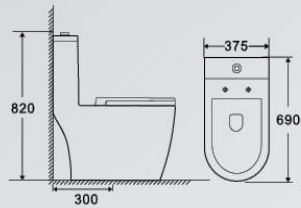

6691

670x370x715mm
Flushing system: Siphonic
S-trap: 300mm

ONE-PIECE TOILET

6741

690x375x820mm
Flushing system: Siphonic
S-trap: 300mm

Siphonic

Double-shift Water Outlet

Removable cover plate