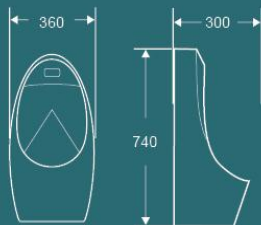

506

vertical auto-induction urinal
380x400x1050mm

502

Vertical urinal
460x370x980mm

505

wall-hung auto-induction urinal
330x290x685mm

513

wall-hung auto-Induction urinal
360x300x740mm