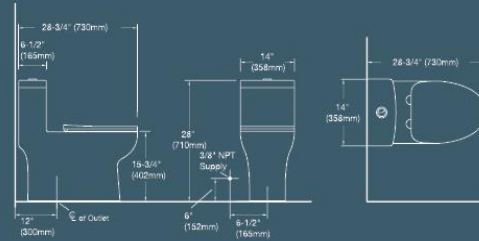

ONE-PIECE TOILET

6699
710x380x790mm
Flushing System: Siphonic
S-trap: 300mm