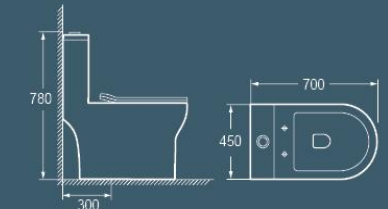

6710

740x488x670mm
Flushing system: Siphonic
S-trap: 300mm

6720

700x370x610mm
Flushing system: Siphonic
S-trap: 300mm

6711

720x510x665mm
Flushing system: Siphonic
S-trap: 300mm

6721

690x370x770mm
Flushing system: Siphonic
S-trap: 300mm

6725

670x370x770mm
Flushing system: Siphonic
S-trap: 300mm

6732

770x375x770mm
Flushing System: Siphonic
S-trap: 300mm

6728

685x370x770mm
Flushing system: Siphonic
S-trap: 300mm

6733

710x410x765mm
Flushing system: Siphonic
S-trap: 300mm

6729

690x390x775mm
Flushing System: Siphonic
S-trap: 300mm

6735

700x450x780mm
Flushing system: Siphonic
S-trap: 300mm

6731

720x390x765mm
Flushing system: Siphonic
S-trap: 300mm

6739

700x400x770mm
Flushing System: Siphonic
S-trap: 300mm