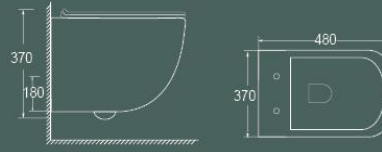

3909

510x345x340mm
Flushing system: Washdown
P trap: 180mm

3913

525x360x330mm
Flushing system: Washdown
P trap: 180mm

3910

510x350x360mm
Flushing system: Washdown
P trap: 180mm

3914

530x365x355mm
Flushing system: Washdown
P trap: 180mm

3911

560x365x345mm
Flushing system: Washdown
P trap: 180mm

3915

480x370x370mm
Flushing system: Washdown
P trap: 180mm

3912

525x365x355mm
Flushing system: Washdown
P trap: 180mm

3916

675x355x375mm
Flushing system: Washdown
P trap: 180mm