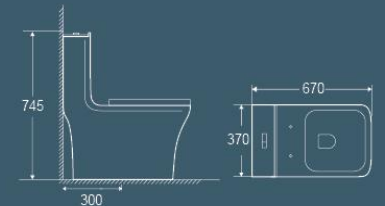

6741

690x375x820mm
Flushing system: Siphonic
S-trap: 300mm

6695

692x372x740mm
Flushing system: Siphonic
S-trap: 200/300mm
P-trap: 180mm

6703

670x370x745mm
Flushing System: Washdown
S-trap: 300mm

6705

720x430x780mm
Flushing system: Siphonic
S-trap: 300mm