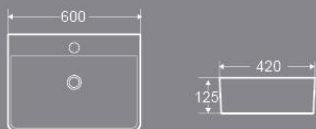

2103

Art Basin
670x370x130mm

2104

Art Basin
505x425x125mm

2109

Art Basin
405x405x120mm

2106

Art Basin
600x420x125mm