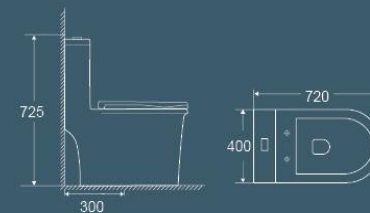

The inner surface of sewer is glazed so that the sewer is smooth and nowhere for dirt to hide, and no blocking any more.

ONE-PIECE TOILET

6501

700x380x740mm
Flushing system: Siphonic
S-trap: 300mm

6502

690x380x780mm
Flushing system: Siphonic
S-trap: 300mm

6503

720x400x725mm
Flushing system: Siphonic
S-trap: 300mm

6505

680x410x690mm
Flushing system: Siphonic
S-trap: 300mm

6507

720x390x630mm
Flushing system: Siphonic
S-trap: 300mm

6511

700x360x700mm
Flushing system: Siphonic
S-trap: 300mm