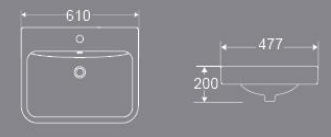

2121

Art Basin
610x410x175mm

2124
Art Basin
418x418x160mm

2125
Art Basin
435x435x164mm

2126
Art Basin
450x450x181mm

2128
Art Basin
415x415x117mm

2129
Art Basin
630x360x145mm

2130
Art Basin
610x477x200mm