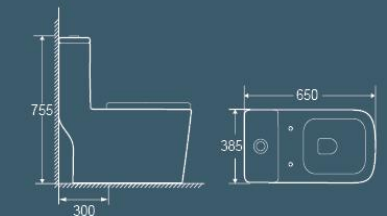

6999

800x500x680mm
Flushing System: Siphonic
S-trap: 300mm

6748

650x385x755mm
Flushing system: Siphonic
S-trap: 300mm

6748A Black

650x385x755mm
Flushing system: Siphonic
S-trap: 300mm

ONE-PIECE TOILET

6699
710x380x790mm
Flushing System: Siphonic
S-trap: 300mm