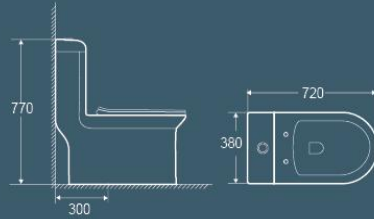

6741

690x375x820mm
Flushing system: Siphonic
S-trap: 300mm

6695

692x372x740mm
Flushing system: Siphonic
S-trap: 200/300mm
P-trap: 180mm

6703

670x370x745mm
Flushing System: Washdown
S-trap: 300mm

6705

720x430x780mm
Flushing system: Siphonic
S-trap: 300mm

6707

720x380x770mm
Flushing System: Siphonic
S-trap: 300mm

6715

680x360x780mm
Flushing mode : Siphonic
S-trap: 300mm

6709

710x365x715mm
Flushing system: Siphonic
S-trap: 300mm

6716

715x420x740mm
Flushing system: Siphonic
S-trap: 300mm