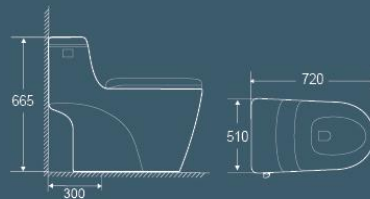

6710

740x488x670mm
Flushing system: Siphonic
S-trap: 300mm

6720

700x370x610mm
Flushing system: Siphonic
S-trap: 300mm

6711

720x510x665mm
Flushing system: Siphonic
S-trap: 300mm

6721

690x370x770mm
Flushing system: Siphonic
S-trap: 300mm

6725

670x370x770mm
Flushing system: Siphonic
S-trap: 300mm

6732

770x375x770mm
Flushing System: Siphonic
S-trap: 300mm

6728

685x370x770mm
Flushing system: Siphonic
S-trap: 300mm

6733

710x410x765mm
Flushing system: Siphonic
S-trap: 300mm