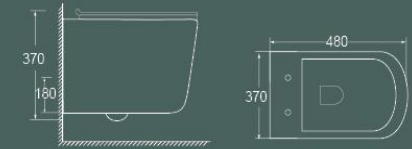

3903

610x385x410mm
Flushing system: Siphonic
S-trap: 300mm

3904

600x350x410mm
Flushing system: Siphonic
S-trap: 300mm

WALL-HUNG TOILET

3905

480x370x370mm
Flushing system: Washdown
P trap: 180mm

3906