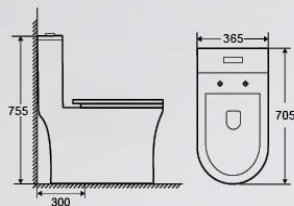

6510

690x360x760mm
Flushing system: Siphonic
S-trap: 300mm

6605

680x370x740mm
Flushing system: Siphonic
S-trap: 300mm

ONE-PIECE TOILET

6737

705x365x755mm
Flushing system: Siphonic
S-trap: 300mm

Siphonic

Double-shift Water Outlet

Removable cover plate

6737

705x365x755mm
Flushing system: Siphonic
S-trap: 300mm

6614

650x360x745mm
Flushing system: Siphonic
S-trap: 200/300mm

6616

700x380x720mm
Flushing system: Siphonic
S-trap: 300mm