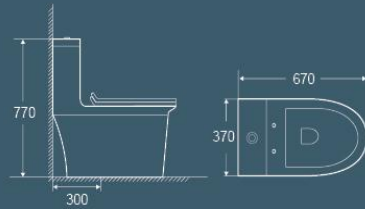

6710

740x488x670mm
Flushing system: Siphonic
S-trap: 300mm

6720

700x370x610mm
Flushing system: Siphonic
S-trap: 300mm

6711

720x510x665mm
Flushing system: Siphonic
S-trap: 300mm

6721

690x370x770mm
Flushing system: Siphonic
S-trap: 300mm

6725

670x370x770mm
Flushing system: Siphonic
S-trap: 300mm

6732

770x375x770mm
Flushing System: Siphonic
S-trap: 300mm

6728

685x370x770mm
Flushing system: Siphonic
S-trap: 300mm

6733

710x410x765mm
Flushing system: Siphonic
S-trap: 300mm