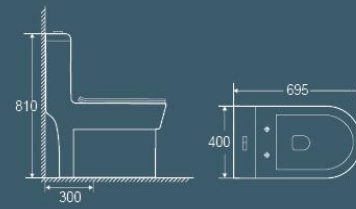

6665

710x375x710mm
Flushing System: Siphonic
S-trap: 300mm

6631

690x360x770mm
Flushing system: Siphonic
S-trap: 300mm

6682

660x350x720mm
Flushing System: Siphonic
S-trap: 300mm

6638

695x400x810mm
Flushing system: Siphonic
S-trap: 300mm