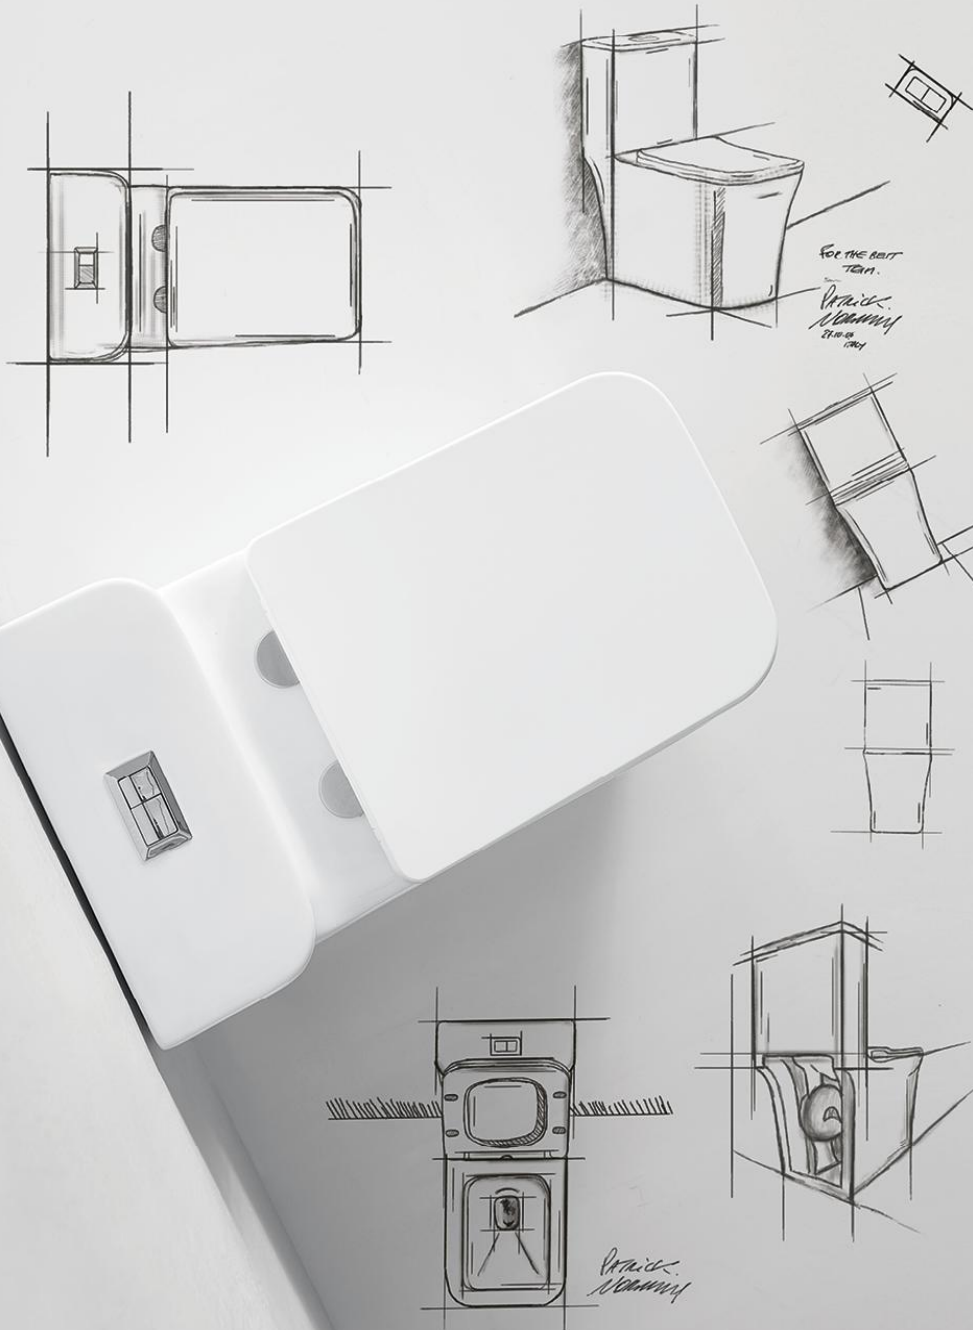

Double-shift Water Outlet

The design of Double-shift Water Outlet not only ensures the thorough cleaning, but also is water-saving.

Easy Assembly & Disassembly Cover

The cover adopts the technology of easy assembly & disassembly. It ensures the easy cleaning of the cover and nowhere for the dirt to hide.

Easy-cleaning Glazing

The glazing is carried out by high firing temperature so that the surface is smooth and easy to clean. The product always looks new even after long time using. There is no hard-to-reach places where bacteria can build up and odor can develop. Long-term cleanliness brings high-quality life experience.

Comfortable And Healthy

Because of high humidity, bathroom is the suitable space for microorganism growth. We choose the environmental protection material which can effectively remove the odour in the air and be good at disinfecting to ensure the bathroom's cleanliness and the fresh air. So we can enjoy a healthy bathroom life.

Mute Slow-down Seat Cover

Mute slow-down seat cover technology can reduce the noise, collision and breakage of the seat cover when it is closed.

Crystal Glaze

Crystal glaze is used with the new nano technology, and the firing temperature is strictly controlled over 1280 degree, which ensures the surface is greatly smooth, and no hidden, hard-to-reach places where bacteria can build up and odor can develop. Toilet is much easier to clean.

- 10% of normal cleaning time*
- 10% of normal detergent*
- 10% of normal water*

Antibacterial, Easy to Clean, Healthy
Scientific glaze formula ensures that the surface is hygienic and antibacterial.

Sewer Glazing

The inner surface of sewer is glazed so that the sewer is smooth and nowhere for dirt to hide, and no blocking any more.