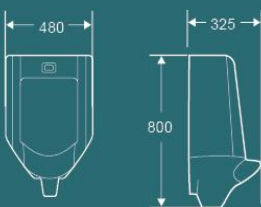

504

wall-hung urinal
575x315x715mm

508

wall-hung auto-Induction urinal
470x310x740mm

503

wall-hung urinal
310x325x645mm

512

wall-hung auto-Induction urinal
480x325x800mm