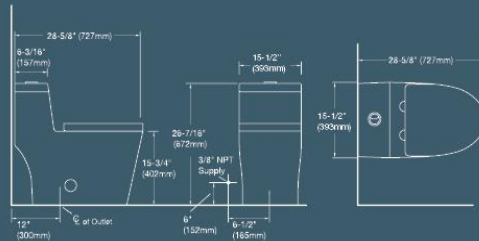

ONE-PIECE TOILET

6699
710x380x790mm
Flushing System: Siphonic
S-trap: 300mm