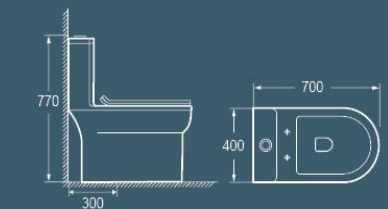

6729

690x390x775mm
Flushing System: Siphonic
S-trap: 300mm

6735

700x450x780mm
Flushing system: Siphonic
S-trap: 300mm

6731

720x390x765mm
Flushing system: Siphonic
S-trap: 300mm

6739

700x400x770mm
Flushing System: Siphonic
S-trap: 300mm