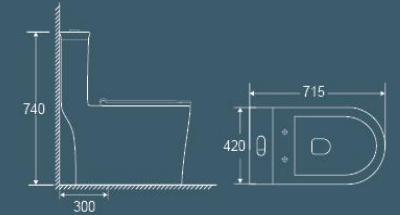

6707

720x380x770mm
Flushing System: Siphonic
S-trap: 300mm

6715

680x360x780mm
Flushing mode : Siphonic
S-trap: 300mm

6709

710x365x715mm
Flushing system: Siphonic
S-trap: 300mm

6716

715x420x740mm
Flushing system: Siphonic
S-trap: 300mm

6710

740x488x670mm
Flushing system: Siphonic
S-trap: 300mm

6720

700x370x610mm
Flushing system: Siphonic
S-trap: 300mm

6711

720x510x665mm
Flushing system: Siphonic
S-trap: 300mm

6721

690x370x770mm
Flushing system: Siphonic
S-trap: 300mm