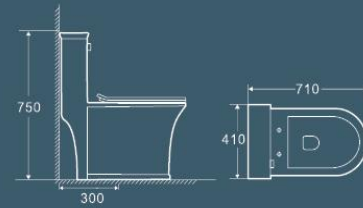

6503

720x400x725mm
Flushing system: Siphonic
S-trap: 300mm

6505

680x410x690mm
Flushing system: Siphonic
S-trap: 300mm

6507

720x390x630mm
Flushing system: Siphonic
S-trap: 300mm

6511

700x360x700mm
Flushing system: Siphonic
S-trap: 300mm

6508

710x410x750mm
Flushing system: Siphonic
S-trap: 300mm

6512

690x370x750mm
Flushing system: Siphonic
S-trap: 300mm

6509

690x360x760mm
Flushing system: Siphonic
S-trap: 300mm

6600

685x380x820mm
Flushing system: Washdown
S-trap: 250/300mm
P-trap: 180mm