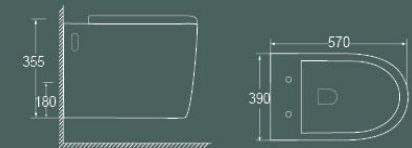

3907

670x390x355mm
Flushing system: Washdown
P trap: 180mm