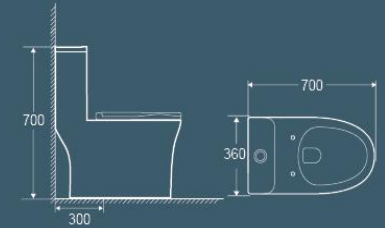

6503

720x400x725mm
Flushing system: Siphonic
S-trap: 300mm

6505

680x410x690mm
Flushing system: Siphonic
S-trap: 300mm

6507

720x390x630mm
Flushing system: Siphonic
S-trap: 300mm

6511

700x360x700mm
Flushing system: Siphonic
S-trap: 300mm