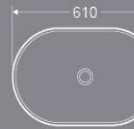

2121

Art Basin
610x410x175mm