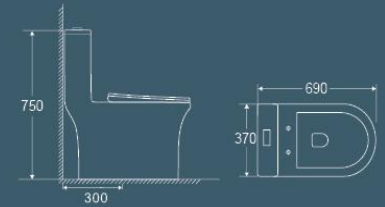

6503

720x400x725mm
Flushing system: Siphonic
S-trap: 300mm

6505

680x410x690mm
Flushing system: Siphonic
S-trap: 300mm

6507

720x390x630mm
Flushing system: Siphonic
S-trap: 300mm

6511

700x360x700mm
Flushing system: Siphonic
S-trap: 300mm

6508

710x410x750mm
Flushing system: Siphonic
S-trap: 300mm

6512

690x370x750mm
Flushing system: Siphonic
S-trap: 300mm

6509

690x360x760mm
Flushing system: Siphonic
S-trap: 300mm

6600

685x380x820mm
Flushing system: Washdown
S-trap: 250/300mm
P-trap: 180mm