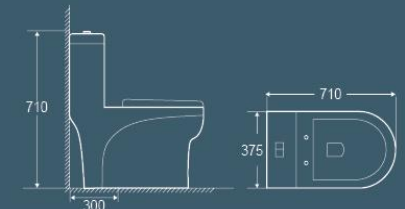

6631

690x360x770mm
Flushing system: Siphonic
S-trap: 300mm