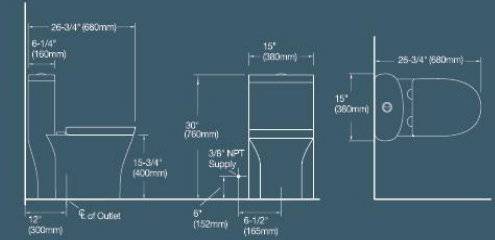

6999

800x500x680mm
Flushing System: Siphonic
S-trap: 300mm

6748

650x385x755mm
Flushing system: Siphonic
S-trap: 300mm

6748A Black

650x385x755mm
Flushing system: Siphonic
S-trap: 300mm

ONE-PIECE TOILET

6699
710x380x790mm
Flushing System: Siphonic
S-trap: 300mm

6692
680x380x760mm
Flushing system: Siphonic
S-trap: 300mm

6751
700x368x742mm
Flushing system: Siphonic
S-trap: 300mm

6749
730x358x710mm
Flushing system: Siphonic
S-trap: 300mm

6699
710x380x790mm
Flushing System: Siphonic
S-trap: 300mm