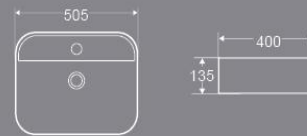

2110

Art Basin
505x385x120mm

2107

Art Basin
530x360x125mm

2111

Art Basin
505x400x135mm

2108

Art Basin
600x420x145mm