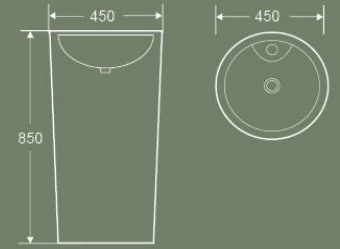

609

Pedestal basin
450x450x850mm

603

Pedestal basin
480x490x840mm