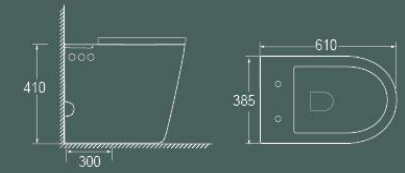

3903

610x385x410mm
Flushing system: Siphonic
S-trap: 300mm