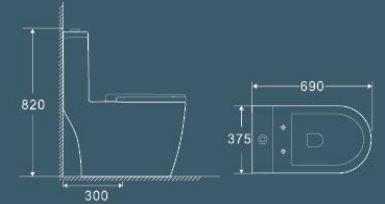

6691

670x370x715mm
Flushing system: Siphonic
S-trap: 300mm

ONE-PIECE TOILET

6741

690x375x820mm
Flushing system: Siphonic
S-trap: 300mm

Siphonic

Double-shift Water Outlet

Removable cover plate

6741

690x375x820mm
Flushing system: Siphonic
S-trap: 300mm

6695

692x372x740mm
Flushing system: Siphonic
S-trap: 200/300mm
P-trap: 180mm

6703

670x370x745mm
Flushing System: Washdown
S-trap: 300mm

6705

720x430x780mm
Flushing system: Siphonic
S-trap: 300mm