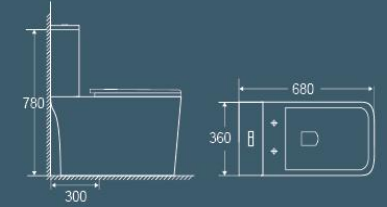

6709

710x365x715mm
Flushing system: Siphonic
S-trap: 300mm