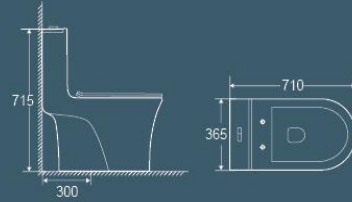

6707

720x380x770mm
Flushing System: Siphonic
S-trap: 300mm

6715

680x360x780mm
Flushing mode : Siphonic
S-trap: 300mm

6709

710x365x715mm
Flushing system: Siphonic
S-trap: 300mm

6716

715x420x740mm
Flushing system: Siphonic
S-trap: 300mm

6710

740x488x670mm
Flushing system: Siphonic
S-trap: 300mm

6720

700x370x610mm
Flushing system: Siphonic
S-trap: 300mm

6711

720x510x665mm
Flushing system: Siphonic
S-trap: 300mm

6721

690x370x770mm
Flushing system: Siphonic
S-trap: 300mm