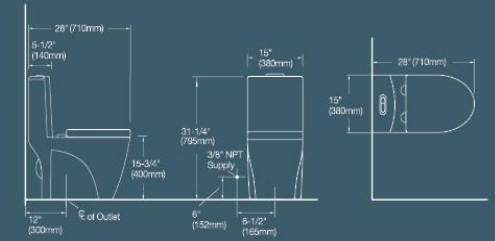

6692
680x380x760mm
Flushing system: Siphonic
S-trap: 300mm

6751
700x368x742mm
Flushing system: Siphonic
S-trap: 300mm

6749
730x358x710mm
Flushing system: Siphonic
S-trap: 300mm

6699
710x380x790mm
Flushing System: Siphonic
S-trap: 300mm