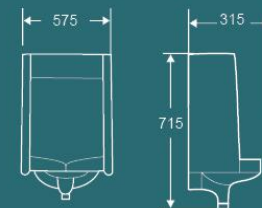

Model:	Size (LxWxH)
E-9060	615x465x185mm
E-9070	715x465x185mm
E-9075	765x460x185mm
E-9080	810x465x185mm
E-9090	910x465x185mm
E-9100	1100x465x185mm
E-9120	1215x465x185mm

E-9060

E-9070

E-9080

E-9100

E-9120

Model:	Size (LxWxH)
H9065	645x565x185mm
H9080	795x565x185mm
H9095	945x565x185mm
H9125	1250x565x185mm

H-9065

H-9080

H-9095

H-9125

Model:	Size (LxWxH)
D-9060	615x465x185mm
D-9070	715x465x185mm
D-9080	810x465x185mm
D-9090	910x465x185mm
D-9100	1100x465x185mm
D-9120	1215x465x185mm

D-9060

D-9070

D-9080

506

vertical auto-induction urinal
380x400x1050mm

502

Vertical urinal
460x370x980mm

505

wall-hung auto-induction urinal
330x290x685mm

513

wall-hung auto-Induction urinal
360x300x740mm

504

wall-hung urinal
575x315x715mm

508

wall-hung auto-Induction urinal
470x310x740mm

503

wall-hung urinal
310x325x645mm

512

wall-hung auto-Induction urinal
480x325x800mm