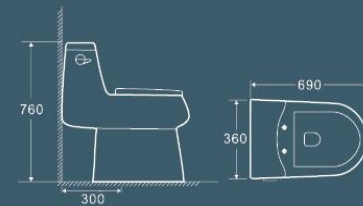

6508

710x410x750mm
Flushing system: Siphonic
S-trap: 300mm

6512

690x370x750mm
Flushing system: Siphonic
S-trap: 300mm

6509

690x360x760mm
Flushing system: Siphonic
S-trap: 300mm

6600

685x380x820mm
Flushing system: Washdown
S-trap: 250/300mm
P-trap: 180mm