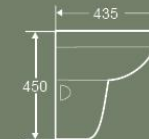

211A

Wall-hung basin
530x440x400mm

212A

Wall-hung basin
520x460x380mm

2201G

Wall-hung basin
545x435x450mm

2202G

Wall-hung basin
520x440x490mm