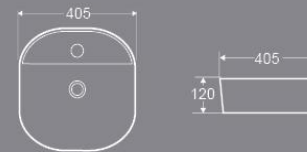

2103

Art Basin
670x370x130mm

2104

Art Basin
505x425x125mm

2109

Art Basin
405x405x120mm

2106

Art Basin
600x420x125mm