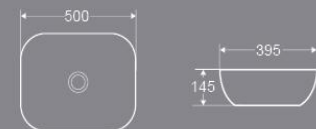

2113

Art Basin
535x420x155mm