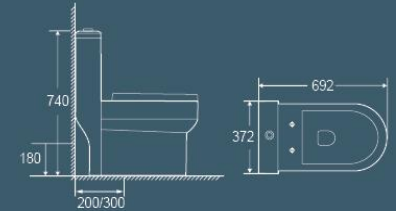

6703

670x370x745mm
Flushing System: Washdown
S-trap: 300mm