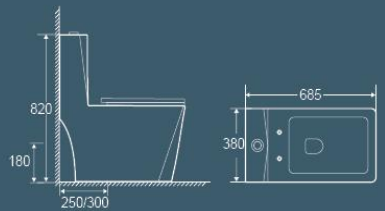

6508

710x410x750mm
Flushing system: Siphonic
S-trap: 300mm

6512

690x370x750mm
Flushing system: Siphonic
S-trap: 300mm

6509

690x360x760mm
Flushing system: Siphonic
S-trap: 300mm

6600

685x380x820mm
Flushing system: Washdown
S-trap: 250/300mm
P-trap: 180mm