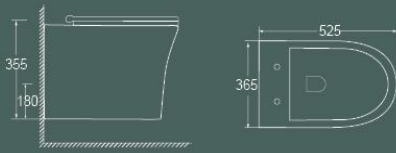

3912

525x365x355mm
Flushing system: Washdown
P trap: 180mm

3916

675x355x375mm
Flushing system: Washdown
P trap: 180mm