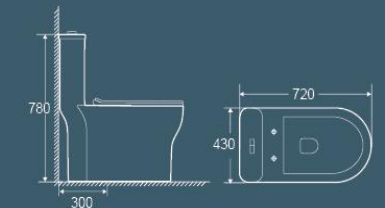

6741

690x375x820mm
Flushing system: Siphonic
S-trap: 300mm

6695

692x372x740mm
Flushing system: Siphonic
S-trap: 200/300mm
P-trap: 180mm

6703

670x370x745mm
Flushing System: Washdown
S-trap: 300mm

6705

720x430x780mm
Flushing system: Siphonic
S-trap: 300mm

6707

720x380x770mm
Flushing System: Siphonic
S-trap: 300mm

6715

680x360x780mm
Flushing mode : Siphonic
S-trap: 300mm

6709

710x365x715mm
Flushing system: Siphonic
S-trap: 300mm

6716

715x420x740mm
Flushing system: Siphonic
S-trap: 300mm