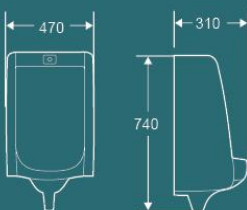

503

wall-hung urinal
310x325x645mm