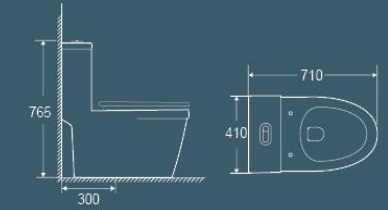

6725

670x370x770mm
Flushing system: Siphonic
S-trap: 300mm

6732

770x375x770mm
Flushing System: Siphonic
S-trap: 300mm

6728

685x370x770mm
Flushing system: Siphonic
S-trap: 300mm

6733

710x410x765mm
Flushing system: Siphonic
S-trap: 300mm

6729

690x390x775mm
Flushing System: Siphonic
S-trap: 300mm

6735

700x450x780mm
Flushing system: Siphonic
S-trap: 300mm

6731

720x390x765mm
Flushing system: Siphonic
S-trap: 300mm

6739

700x400x770mm
Flushing System: Siphonic
S-trap: 300mm