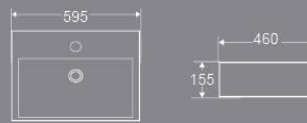

2104

Art Basin
505x425x125mm

2109

Art Basin
405x405x120mm

2106

Art Basin
600x420x125mm

2110

Art Basin
505x385x120mm

2107

Art Basin
530x360x125mm

2111

Art Basin
505x400x135mm

2108

Art Basin
600x420x145mm

2112

Art Basin
625x455x190mm

203

Art Basin
500x395x145mm

2113

Art Basin
535x420x155mm

206

Art Basin
600x400x150mm

2114

Art Basin
595x460x155mm