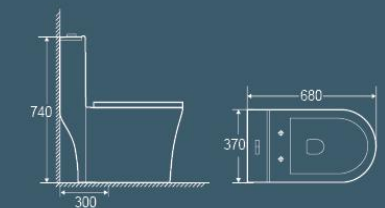

6507

720x390x630mm
Flushing system: Siphonic
S-trap: 300mm

6511

700x360x700mm
Flushing system: Siphonic
S-trap: 300mm

6508

710x410x750mm
Flushing system: Siphonic
S-trap: 300mm

6512

690x370x750mm
Flushing system: Siphonic
S-trap: 300mm

6509

690x360x760mm
Flushing system: Siphonic
S-trap: 300mm

6600

685x380x820mm
Flushing system: Washdown
S-trap: 250/300mm
P-trap: 180mm

6510

690x360x760mm
Flushing system: Siphonic
S-trap: 300mm

6605

680x370x740mm
Flushing system: Siphonic
S-trap: 300mm