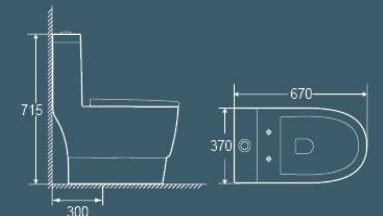

6625

700x380x800mm
Flushing system: Siphonic
S-trap: 200/250/300mm
P-trap: 180mm

6651

710x370x780mm
Flushing system: Siphonic
S-trap: 300mm

6629

670x350x720mm
Flushing system: Siphonic
S-trap: 300mm

6665

710x375x710mm
Flushing System: Siphonic
S-trap: 300mm

6631

690x360x770mm
Flushing system: Siphonic
S-trap: 300mm

6682

660x350x720mm
Flushing System: Siphonic
S-trap: 300mm

6638

695x400x810mm
Flushing system: Siphonic
S-trap: 300mm

6691

670x370x715mm
Flushing system: Siphonic
S-trap: 300mm