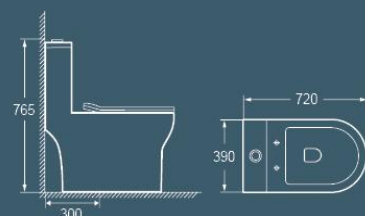

6729

690x390x775mm
Flushing System: Siphonic
S-trap: 300mm

6735

700x450x780mm
Flushing system: Siphonic
S-trap: 300mm

6731

720x390x765mm
Flushing system: Siphonic
S-trap: 300mm

6739

700x400x770mm
Flushing System: Siphonic
S-trap: 300mm