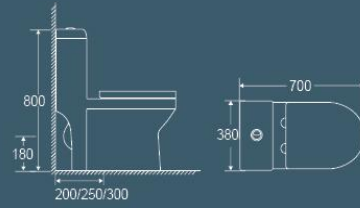

6623

720x390x650mm
Flushing system: Siphonic
S-trap: 300mm

6625

700x380x800mm
Flushing system: Siphonic
S-trap: 200/250/300mm
P-trap: 180mm

6651

710x370x780mm
Flushing system: Siphonic
S-trap: 300mm

6629

670x350x720mm
Flushing system: Siphonic
S-trap: 300mm