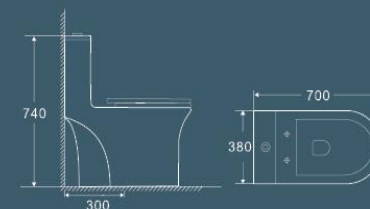

The inner surface of sewer is glazed so that the sewer is smooth and nowhere for dirt to hide, and no blocking any more.

ONE-PIECE TOILET

6501

700x380x740mm
Flushing system: Siphonic
S-trap: 300mm

6502

690x380x780mm
Flushing system: Siphonic
S-trap: 300mm