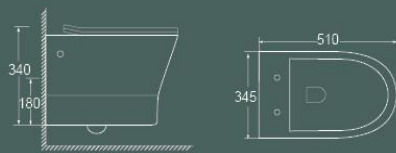

625x380x335mm
Flushing system: Washdown
P trap: 180mm

3907

670x390x355mm
Flushing system: Washdown
P trap: 180mm

3908

675x355x375mm
Flushing system: Washdown
P trap: 180mm

3909

510x345x340mm
Flushing system: Washdown
P trap: 180mm