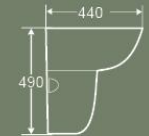

211A

Wall-hung basin
530x440x400mm

212A

Wall-hung basin
520x460x380mm

2201G

Wall-hung basin
545x435x450mm

2202G

Wall-hung basin
520x440x490mm