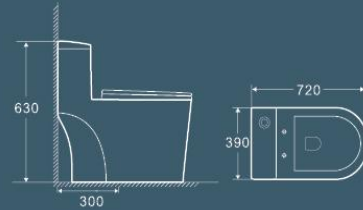

6503

720x400x725mm
Flushing system: Siphonic
S-trap: 300mm

6505

680x410x690mm
Flushing system: Siphonic
S-trap: 300mm

6507

720x390x630mm
Flushing system: Siphonic
S-trap: 300mm

6511

700x360x700mm
Flushing system: Siphonic
S-trap: 300mm