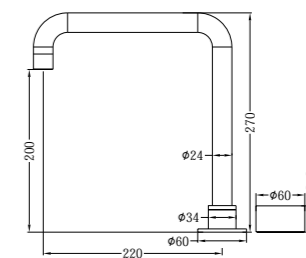

NR271901aGM

Tall Basin Set
Wels Rating: 5 Star, 6L/Min