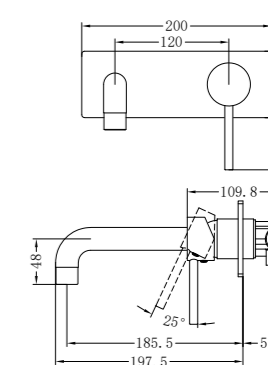

NR250807bCH

Wall Basin Mixer (Stylish Spout)
Wels Rating: 5 Star, 6L/Min