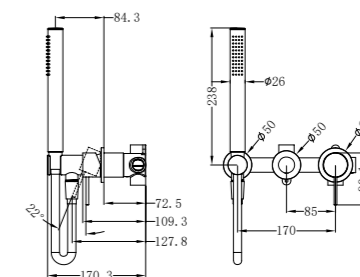

NR221903fBG

Shower Mixer Divertor System Separate Back Plate
Wels Rating: 4 Star, 7.5l/Min