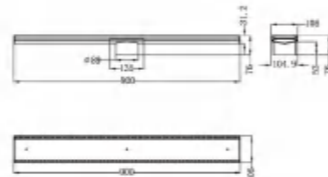

Tile Insert V Channel Floor Grate 89mm Outlet

NRFW001BG

Tile Insert Floor Waste 50mm Outlet