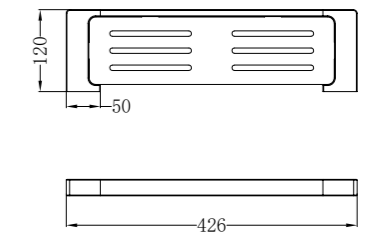

NR8024CH

Single Towel Rail 600mm

NR8030dCH

Double Towel Rail 800mm

NR8087aCH

Metal Shelf

NR8082GM

Robe Hook