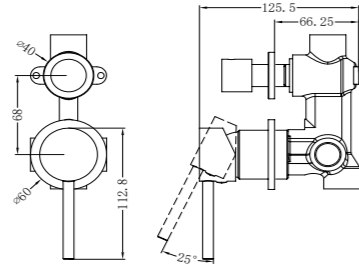

NR250809aCH

Shower Mixer With Divertor