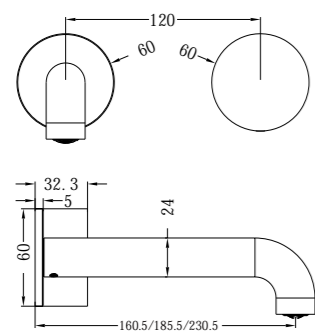

NR271901GM

Basin Set
Wels Rating: 6 Star, 4.5L/Min

NR271901aGM

Tall Basin Set
Wels Rating: 5 Star, 6L/Min

NR271907a160BN / NR271907a185BN / NR271907a230BN

Wall Basin Set 160mm/185mm/230mm Spout
Wels Rating: 5 Star, 6L/Min