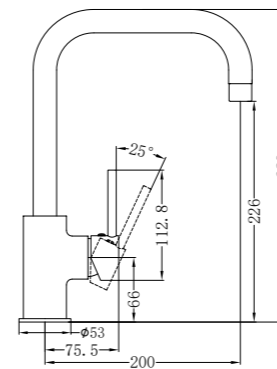

NR250806MB

Kitchen Mixer Square Shape
Wels Rating: 5 Star, 6L/Min