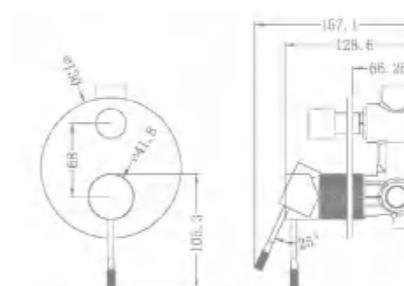

NR251908BN

Pull Out Sink Mixer
Wels Rating:5 Star 5L/Min

NR251907aBN

Wall Basin/Bath Mixer
Wels Rating:5 Star 6L/Min

NR251909eBN

Shower Mixer With Divertor Separate Plate
Wels Rating:N/A

NR251909aBN

Shower Mixer With Divertor
Wels Rating:N/A