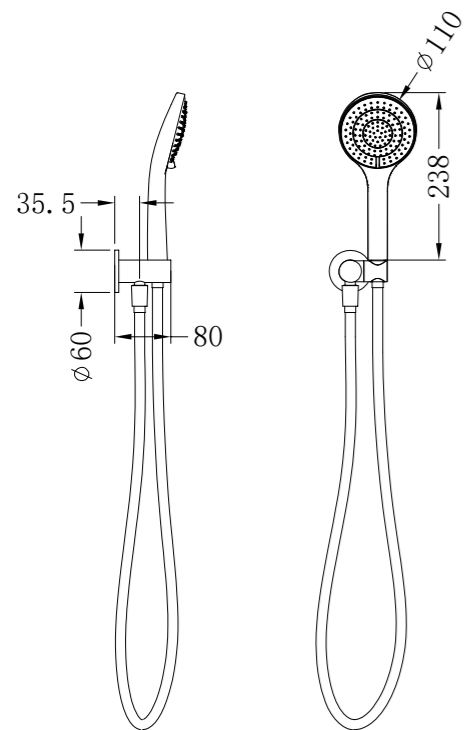

NR251905cGR