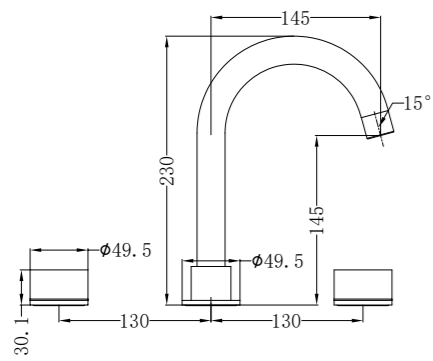

NR211701GM

Basin Set
Wels Rating: 5 Star, 6L/Min

NR211707GM

Kitchen Set
Wels Rating: 5 Star, 6L/Min