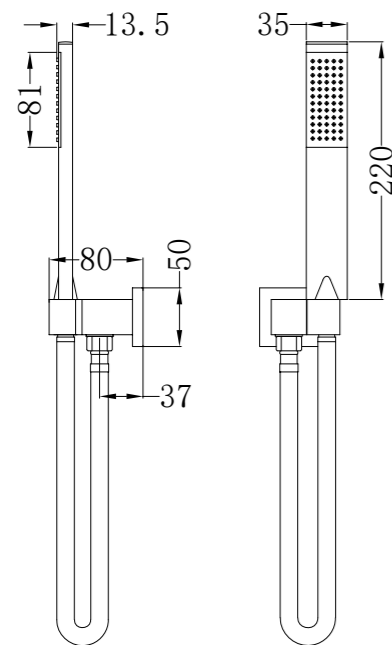

NR307BG

Round Shower Bracket
Wels Rating: 4 Star, 7.5L/Min

NR309CH

Square Shower On Bracket
Wels Rating: 3 Star, 8L/Min

NR309MB

Square Shower On Bracket
Wels Rating: 3 Star, 8L/Min

NR508077CH

Opal Hand Shower
Wels Rating: 3 Star, 9L/Min