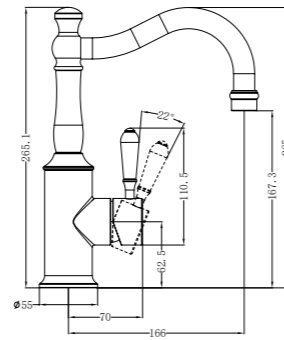

NR69210202CH

Basin Mixer Hook Spout With Metal Lever
Wels Rating: 5 Star, 6L/Min