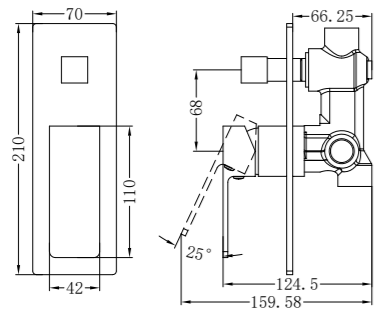

Shower Mixer with Divertor