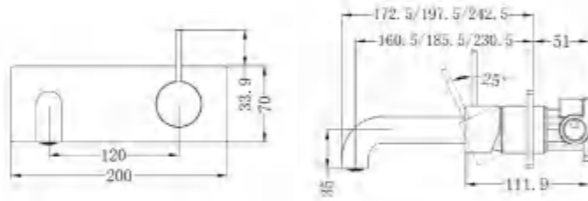

Basin Mixer
Wels Rating: 5 Star, 5L/Min

Tall Basin Mixer
Wels Rating: 5 Star, 5L/Min

Wall Basin Mixer
Separate Back Plate 160/185/230mm Spout
Wels Rating: 5 Star, 6L/Min

NR221907d160BZ
NR221907d185BZ / NR221907d230BZ

Wall Basin Mixer Handle Up
Separate Back Plate 160/185/230mm Spout
Wels Rating: 5 Star, 6L/Min

Wall Basin Mixer 160/185/230mm
Wels Rating: 5 Star, 6L/Min

Wall Basin Mixer Handle Up 160/185/230mm
Wels Rating: 5 Star, 6L/Min

Wall Basin Mixer Swivel Spout Handle Up
Wels Rating: 5 Star, 6L/Min

Wall Basin Mixer Swivel Spout
Wels Rating: 5 Star, 6L/Min