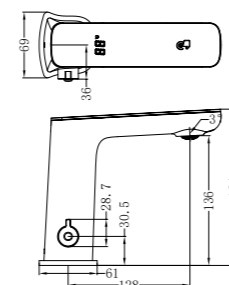

Sensor Mixer
Wels Rating: 5 Star, 5L/Min