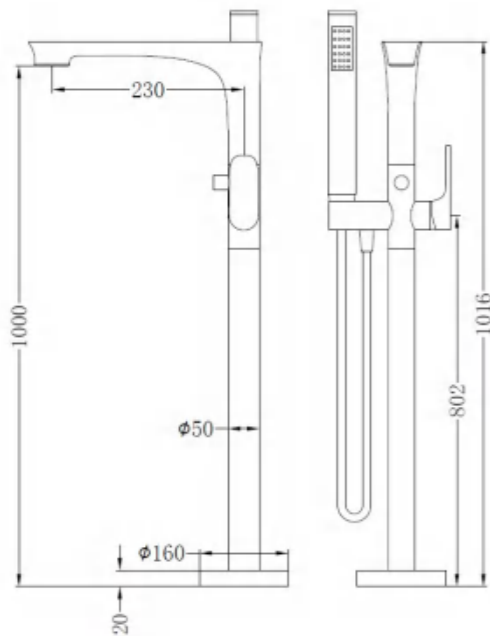

250mm Square Shower Head
Wels Rating: 3 Star, 9L/Min

NRROB1003BG

250mm Square Shower Head
Wels Rating: 3 Star, 9L/Min

NR321503aCH

Bianca Floor Standing Bath Mixer With Hand Shower
Wels Rating: o Star, 7L/Min