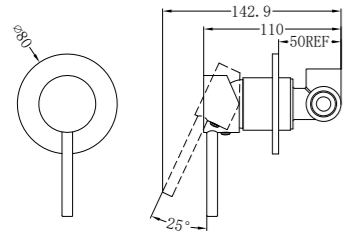

Shower Mixer

NR250809eCH

Shower Mixer With Divertor Separate Plate