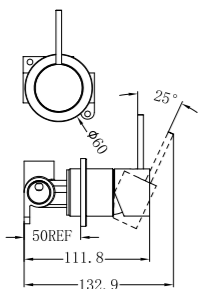

Wels Rating: 6 Star, 4.5L/Min

NR221901cMB

Hob Basin Mixer Square Spout
Wels Rating: 6 Star, 4.5L/Min

NR221903dMB

Wall Mounted Bath Mixer With Handshower
Wels Rating: 4 Star, 7.5L/Min

NR221909jMB

Shower Mixer With 60mm Plate Handle Up