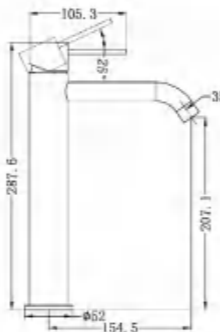

NR221907a160GM
NR221907a185GM / NR221907a230GM

Wall Basin Mixer 160/185/230mm
Wels Rating: 5 Star, 6L/Min