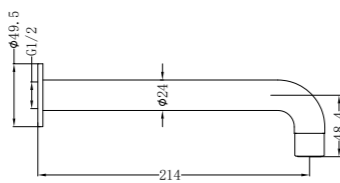

Basin/Bath Spout Only 215mm
WELS Rating: 5 Star, 6L/Min