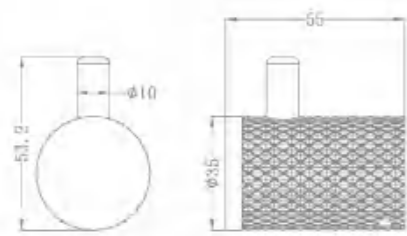

NR2586BN

Toilet Roll Holder

NR2581BN

Soap Dish Holder

NR2524dBN

Double Towel Rail 600mm

NR2582GR

Robe Hook