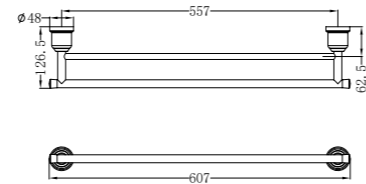

NR6924CH

Single Towel Rail 600mm

NR6924dCH

Double Towel Rail 600mm

NR6986MB

Toilet Roll Holder

NR6924MB

Single Towel Rail 600mm