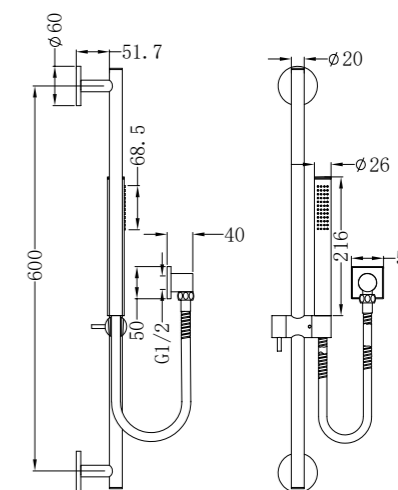

NR310CH

Dolce Rain Shower Rail With Push Button Shower
Wels Rating: 3 Star, 9L/Min

NR310BN

Dolce Rain Shower Rail With Push Button Shower
Wels Rating: 3 Star, 9L/Min

NR310MB

Dolce Rain Shower Rail With Push Button Shower
Wels Rating: 3 Star, 9L/Min

NR311CH

Dolce Shower Rail With Slim Hand Shower
Wels Rating: 4 Star, 7.5L/Min