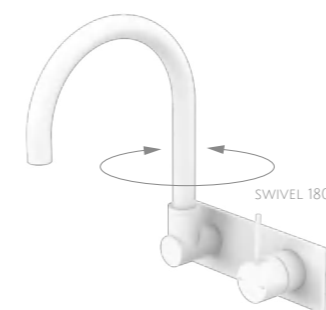

NR221909pMW

Wall Basin Mixer Swivel Spout Handle Up
Wels Rating: 5 Star, 6L/Min