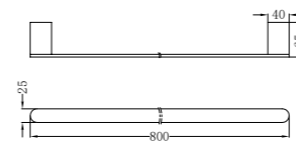

Single Towel Rail 800mm