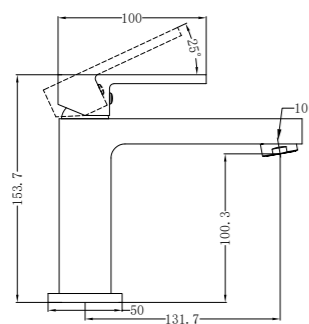

NR301307aBN

Wall Basin Mixer
Wels Rating: 5 Star, 6L/Min