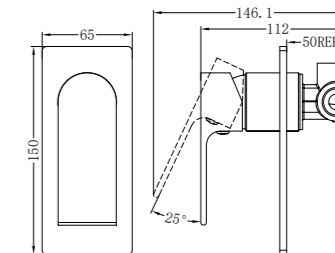

NR321509BG

Shower Mixer