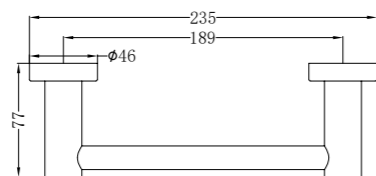

Single Towel Rail 800mm

NR1987aBG

Shower Shelf

NR1982BZ

Robe Hook

NR1980dBZ

Hand Towel Rail

NR1986dBZ