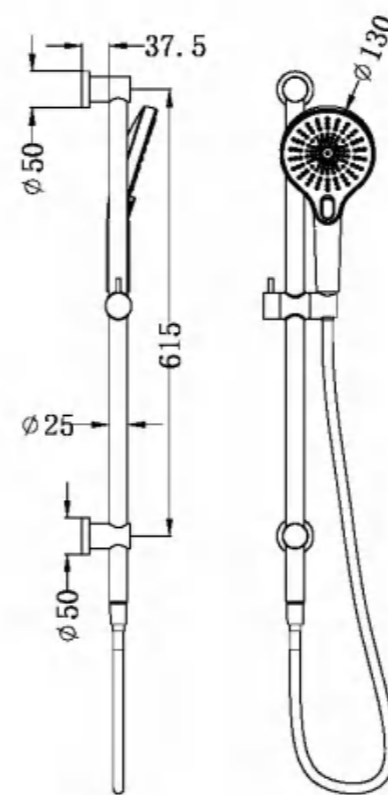

NR221905cGM

Mecca Hand Hold Shower
Wels Rating: 3 Star, 9L/Min

NR221905cBZ

Mecca Hand Hold Shower
Wels Rating: 3 Star, 9L/Min

NR221905dGM

Mecca Rail Shower
Wels Rating: 3 Star, 9L/Min

NR221905dBZ

Mecca Rail Shower
Wels Rating: 3 Star, 9L/Min