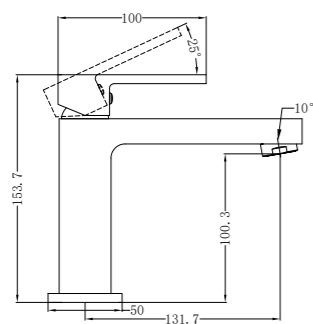

Wall Basin Mixer
Wels Rating: 5 Star, 6L/Min