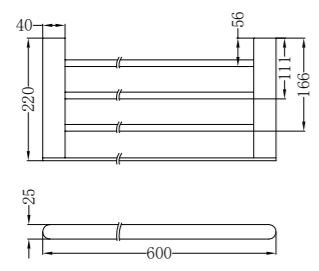

NR9030dMB

Double Towel Rail 800mm

NR9087aMB

Shower Shelf
● ● ● ● ●

NR9088MB

Toilet Brush Holder
● ● ● ● ●

NR9089MB

Towel Rack
● ● ● ● ●