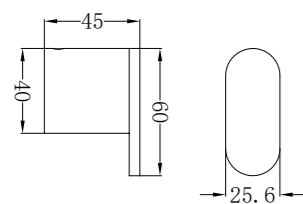

Robe Hook

Toilet Roll Holder With Phone Holder

Toilet Roll Holder

Single Towel Rail 800mm

Double Towel Rail 800mm

Shower Shelf

Hand Towel Rail

Single Towel Rail 600mm

Double Towel Rail 600mm

Toilet Brush Holder

Towel Rack

Soap Dish Holder