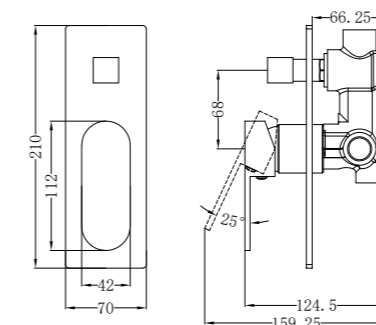

Shower Mixer With Divertor