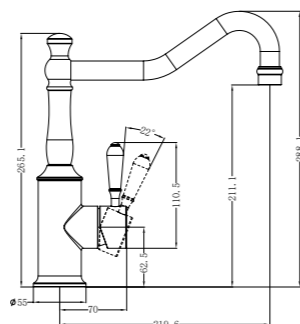

NR69210201AB

Basin Mixer Hook Spout With White Porcelain Lever
Wels Rating: 5 Star, 6L/Min

NR69210701AB

Kitchen Mixer Hook Spout With White Porcelain Lever
Wels Rating: 5 Star, 6L/Min

NR69210801AB

Pull Out Sink Mixer With Vegie Spray Function
With White Porcelain Lever
Wels Rating: 5 Star, 5L/Min