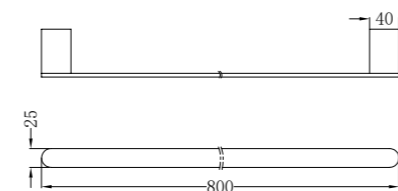

NR9024dCH

Double Towel Rail 600mm

NR9086CH

Toilet Roll Holder

NR9080CH

Hand Towel Rail

NR9030CH

Single Towel Rail 800mm