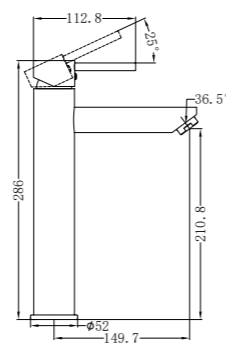

NR250804MB

Tall Basin Mixer
Wels Rating: 5 Star, 6L/Min