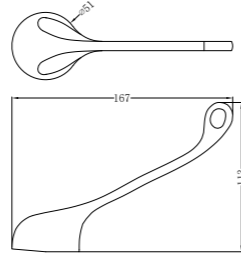

NR503022CH

Classic Care Handle Only