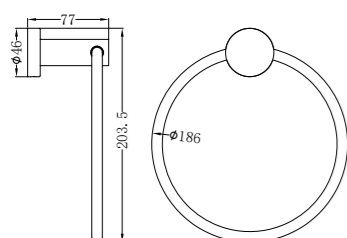

Towel Ring

NR1924dMW

Double Towel Rail 600mm

NR1924MW

Single Towel Rail 600mm

NR1930dMW

Double Towel Rail 800mm

NR1930MW