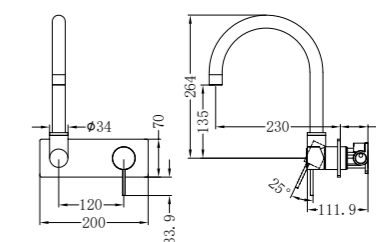

Basin Mixer
Wels Rating: 5 Star, 5L/Min

Tall Basin Mixer
Wels Rating: 5 Star, 5L/Min

Wall Basin Mixer
Separate Back Plate 160/185/230mm Spout
Wels Rating: 5 Star, 6L/Min

NR221907d160BN
NR221907d185BN / NR221907d230BN

Wall Basin Mixer Handle Up
Separate Back Plate 160/185/230mm Spout
Wels Rating: 5 Star, 6L/Min

Wall Basin Mixer 160/185/230mm
Wels Rating: 5 Star, 6L/Min

NR221907b160BN
NR221907b185BN / NR221907b230BN

Wall Basin Mixer Handle Up 160/185/230mm
Wels Rating: 5 Star, 6L/Min

Wall Basin Mixer Swivel Spout Handle Up
Wels Rating: 5 Star, 6L/Min

Wall Basin Mixer Swivel Spout
Wels Rating: 5 Star, 6L/Min