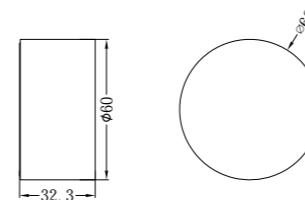

NR271909CH

Shower Mixer
Wels Rating: N/A