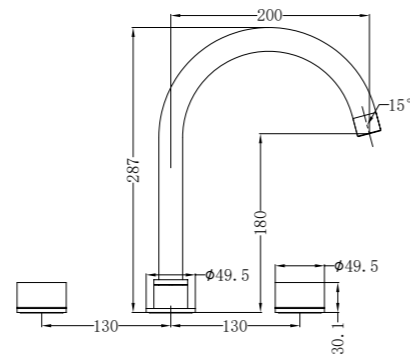

NR211703GM

Bath Set