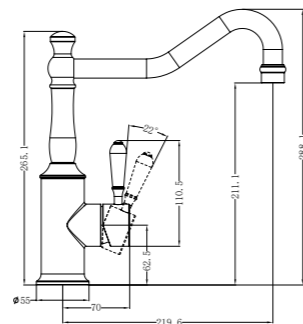

Kitchen Mixer Goosneck Spout With White Porcelain Lever
Wels Rating: 5 Star, 6L/Min

NR69210201MB

Basin Mixer Hook Spout With White Porcelain Lever
Wels Rating: 5 Star, 6L/Min

NR69210701MB

Kitchen Mixer Hook Spout With White Porcelain Lever
Wels Rating: 5 Star, 6L/Min