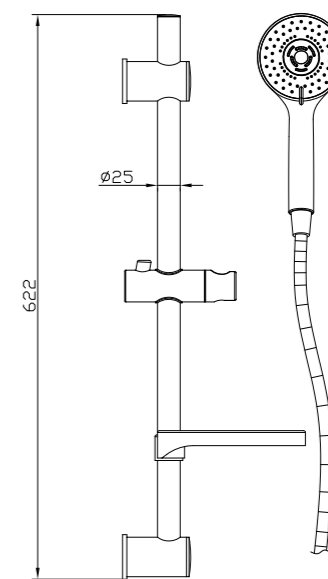

NR311CH

Dolce Shower Rail With Slim Hand Shower
Wels Rating: 4 Star, 7.5L/Min

NR232105aBN

Project Rail Shower
Wels Rating: 3 Star, 9L/Min

NR315MB

Project Rail Shower
Wels Rating: 4 Star, 7.5L/Min

NR315CH

Builder Budget Shower Rail
Wels Rating: 0 Star, 6L/Min