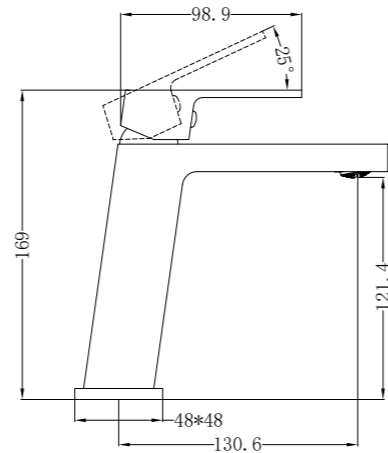

NR301507BN

Kitchen Mixer
Wels Rating: 5 Star, 5L/Min