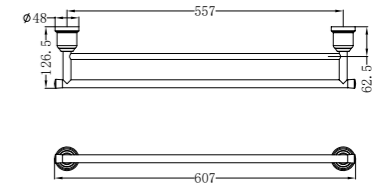

Double Towel Rail 600mm