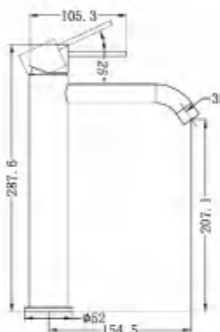

NR221907c160BG
NR221907c185BG / NR221907c230BG

Wall Basin Mixer
Separate Back Plate 160/185/230mm Spout
Wels Rating: 5 Star, 6L/Min