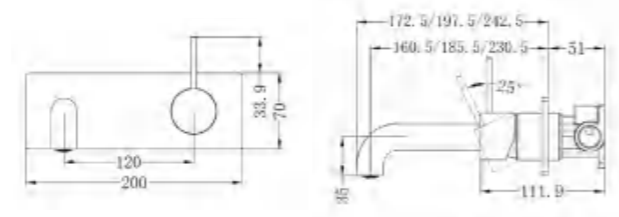

NR221909pMB

Wall Basin Mixer Swivel Spout Handle Up
Wels Rating: 5 Star, 6L/Min