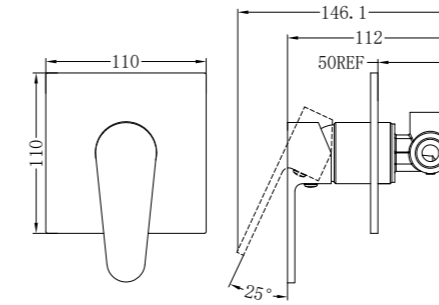

NR221401aCH

Tall Basin Mixer
Wels Rating: 5 Star, 6L/Min