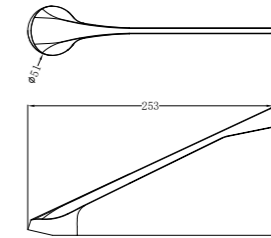

Classic Care Handle Only Extended Handle