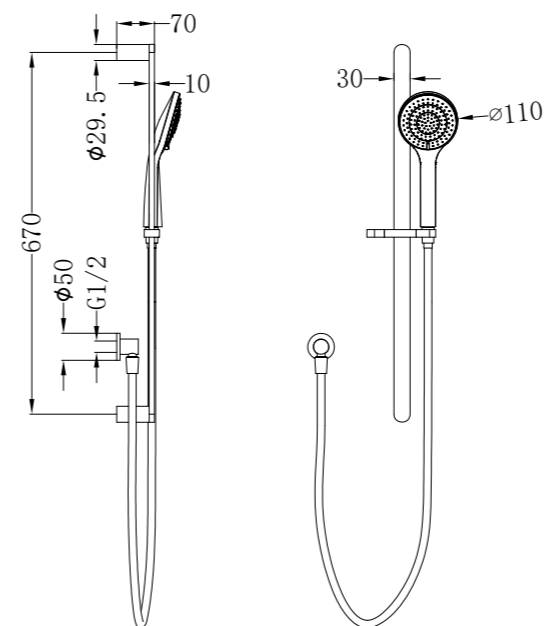

NR316BN

Celia New Shower Rail
Wels Rating: 4 Star, 6L/Min

NR316GM

Celia New Shower Rail
Wels Rating: 4 Star, 6L/Min

NR316BG

Celia New Shower Rail
Wels Rating: 4 Star, 6L/Min

NR303MB

Rain 3 Function Rail Shower
Wels Rating: 3 Star, 9L/Min