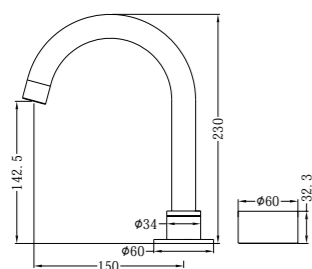

NR271901BG

Basin Set
Wels Rating: 6 Star, 4.5L/Min