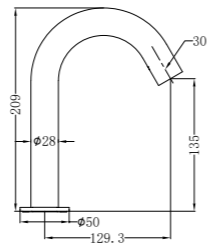

Electronic Basin Tap
Wels Rating: 6 Star, 6L/Min