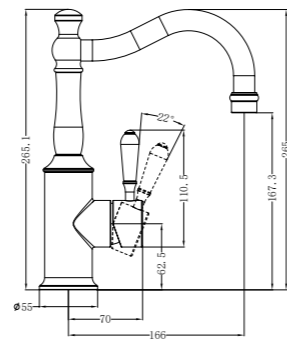

Kitchen Mixer Goosneck Spout With White Porcelain Lever
Wels Rating: 5 Star, 6L/Min

NR69210201MB

Basin Mixer Hook Spout With White Porcelain Lever
Wels Rating: 5 Star, 6L/Min

NR69210701MB

Kitchen Mixer Hook Spout With White Porcelain Lever
Wels Rating: 5 Star, 6L/Min