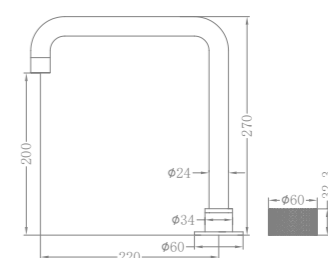

NR252001aBZ

Tall Basin Set
Wels Rating: 5 Star, 6L/Min