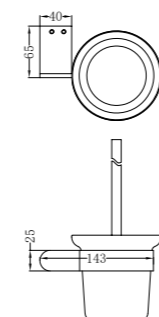

NR9024BG

Single Towel Rail 600mm

NR9024dBG

Double Towel Rail 600mm

NR9088BG

Toilet Brush Holder

NR9089BG

Towel Rack