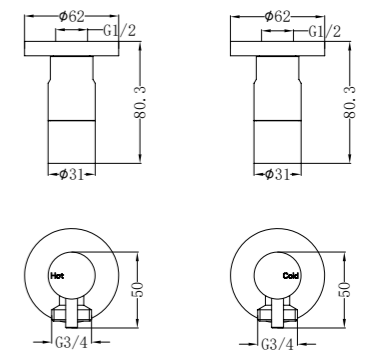

Washing Machine Tap Set

Washing Machine Tap Set

Washing Machine Tap Set

Washing Machine Tap Set

Washing Machine Tap Set

Washing Machine Tap Set

Washing Machine Tap Set