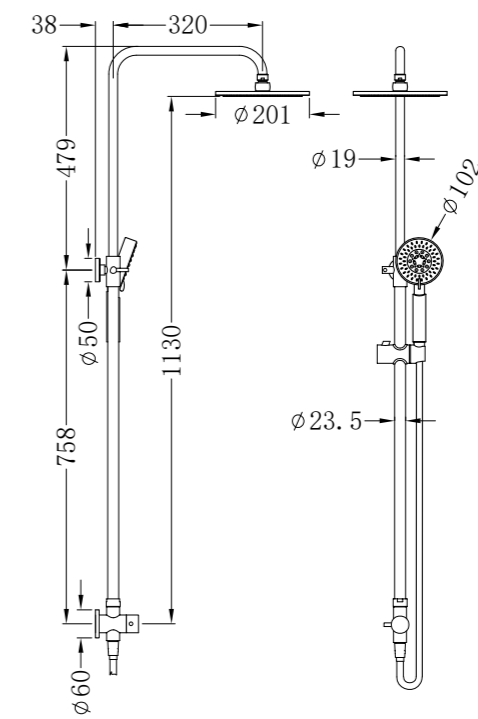

NR280705cbCH

Dolce Round Shower Set Bottom Inlet
Wels Rating: 3 Star, 8L/Min