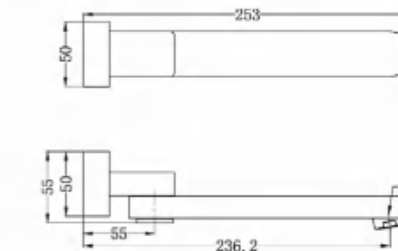

NR207BG

Swivel Bath Spout