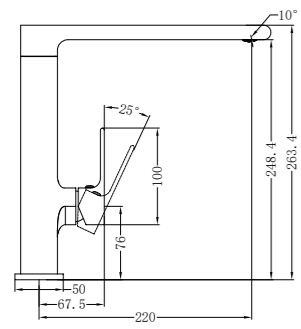

NR321509dGM

NR321507GM

Kitchen Mixer
Wels Rating: 5 Star, 5L/Min
●●●●●