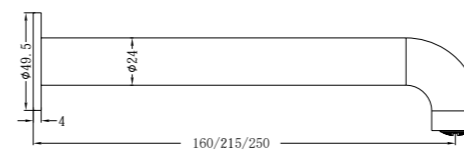

Basin/Bath Spout Only 160/215/250mm
Wels Rating: 5 Star, 6L/Min

NR221901cGM

Hob Basin Mixer Square Spout
Wels Rating: 6 Star, 4.5L/Min

NR221909jGM

Shower Mixer With 60mm Plate Handle Up

NR221909tGM

Shower Mixer With Divertor Separate Back Plate