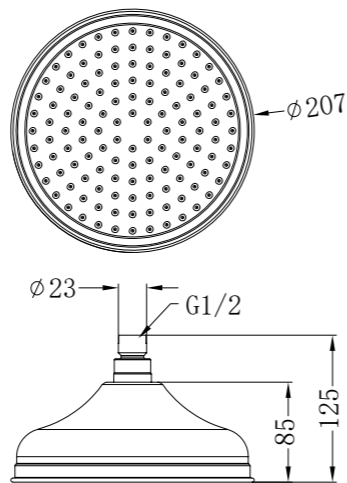

NR508MB

Shower Arm

NR508094MB

200mm Brass Shower Head
Wels Rating: 3 Star, 9L/Min