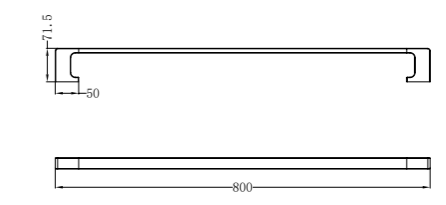

NR8030MB

Single Towel Rail 800mm