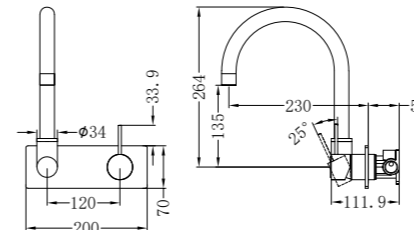

Basin Mixer
Wels Rating: 5 Star, 5L/Min

Tall Basin Mixer
Wels Rating: 5 Star, 5L/Min

Wall Basin Mixer
Separate Back Plate 160/185/230mm Spout
Wels Rating: 5 Star, 6L/Min

NR221907d160BZ
NR221907d185BZ / NR221907d230BZ

Wall Basin Mixer Handle Up
Separate Back Plate 160/185/230mm Spout
Wels Rating: 5 Star, 6L/Min

Wall Basin Mixer 160/185/230mm
Wels Rating: 5 Star, 6L/Min

Wall Basin Mixer Handle Up 160/185/230mm
Wels Rating: 5 Star, 6L/Min

Wall Basin Mixer Swivel Spout Handle Up
Wels Rating: 5 Star, 6L/Min

Wall Basin Mixer Swivel Spout
Wels Rating: 5 Star, 6L/Min