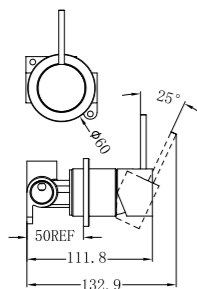

NR221901cBZ

Hob Basin Mixer Square Spout
Wels Rating: 6 Star, 4.5L/Min

NR221909jBZ

Shower Mixer With 60mm Plate Handle Up

NR221909tBZ

Shower Mixer With Divertor Separate Back Plate

NR221909hBZ

Shower Mixer With 60mm Plate