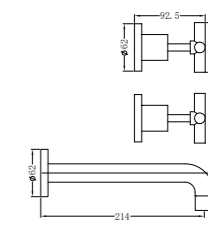

NR201607aBG

Wall Basin Set 215mm Spout
Wels Rating: 5 Star, 6L/Min