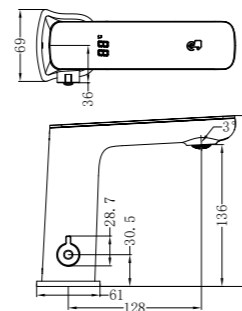

NR222102MB

Sensor Mixer
Wels Rating: 5 Star, 5L/Min