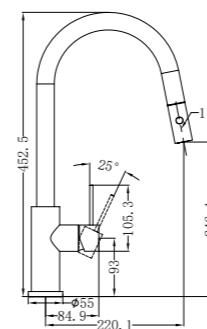

Wall Basin Mixer Swivel Spout
Wels Rating: 5 Star, 6L/Min

NR221909BZ

Shower Mixer

NR221909bBZ

Shower Mixer Handle Up

NR221908BZ

Pull Out Sink Mixer With Vegie Spray Function
Wels Rating: 5 Star, 5L/Min

NR221901bBZ