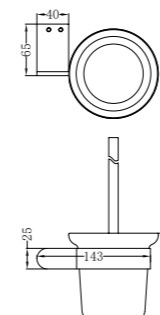

NR9024GM

Single Towel Rail 600mm

NR9024dGM

Double Towel Rail 600mm

NR9088GM

Toilet Brush Holder

NR9089GM

Towel Rack