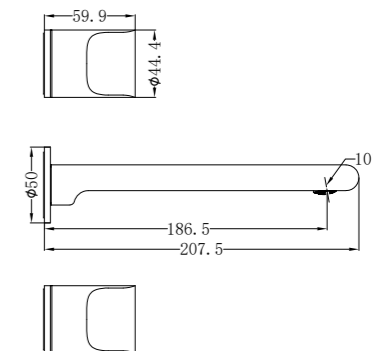

NR201707aGM

Wall Basin Set
Wels Rating: 6 Star, 4.5L/Min