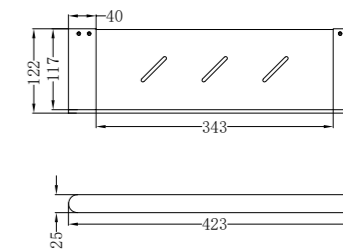

NR9030GM

Single Towel Rail 800mm

NR9030dGM

Double Towel Rail 800mm

NR9087aGM

Shower Shelf

NR9080GM

Hand Towel Rail