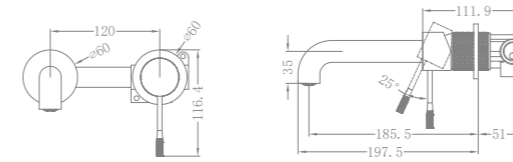

NR251909eBZ

Shower Mixer With Divertor Separate Plate
Wels Rating:N/A

NR251909aBZ

Shower Mixer With Divertor
Wels Rating:N/A

NR251909BZ

Shower Mixer
Wels Rating:N/A

NR251909hBZ

Shower Mixer With 60mm Plate
Wels Rating:N/A