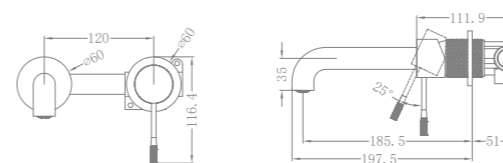

NR251909hBN

Shower Mixer With 60mm Plate
Wels Rating:N/A

NR251901GR

Basin Mixer
Wels Rating:5 Star 5L/Min

NR251901aGR

Tall Basin Mixer
Wels Rating:5 Star 5L/Min

NR251907bGR

Wall Basin/Bath Mixer Separate Back Plate
Wels Rating:5 Star 6L/Min