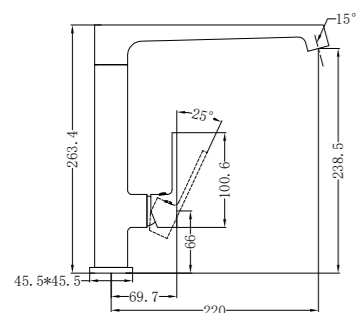

NR221407aMB