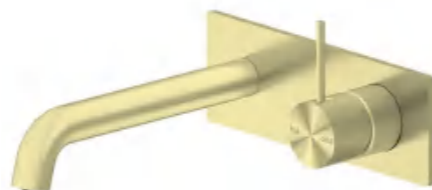

NR221907b160BG
NR221907b185BG / NR221907b230BG