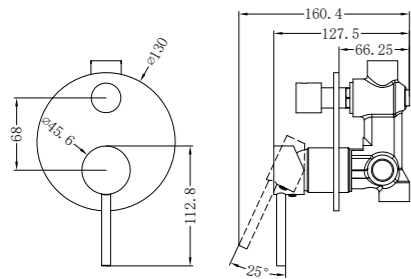

Shower Mixer With Divertor