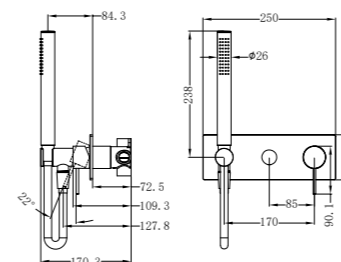

NR221909hGM

Shower Mixer With 60mm Plate

NR221909uGM

Shower Mixer With Horizontal 2 Way Divertor

NR221903eGM

Shower Mixer Divertor System
Wels Rating: 4 Star, 7.5l/Min

NR221903fGM

Shower Mixer Divertor System Separate Back Plate
Wels Rating: 4 Star, 7.5l/Min