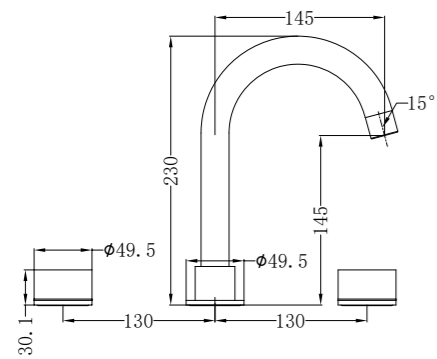

NR211701BN

Basin Set
Wels Rating: 5 Star, 6L/Min

NR211707BN

Kitchen Set
Wels Rating: 5 Star, 6L/Min