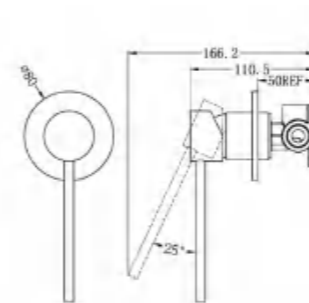

NR250809dCH

Dolce Care Shower Mixer