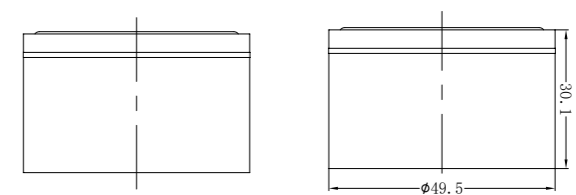

NR211709BG

Wall Top Assemblies

A decorative background featuring several sprigs of lavender flowers in the upper left and a small white bowl filled with dried lavender buds in the lower left. The overall aesthetic is clean and natural.