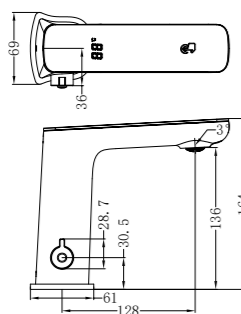

NR222102BN

Sensor Mixer
Wels Rating: 5 Star, 5L/Min