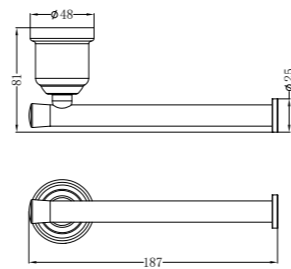

Toilet Roll Holder