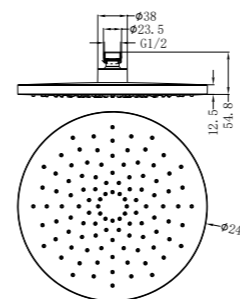

NR508088CH

250mm ABS Round Shower Head
Wels Rating: 4 Star, 7.5L/Min

NR508088MB

250mm ABS Round Shower Head
Wels Rating: 4 Star, 7.5L/Min

NR508088BN

250mm ABS Round Shower Head
Wels Rating: 4 Star, 7.5L/Min