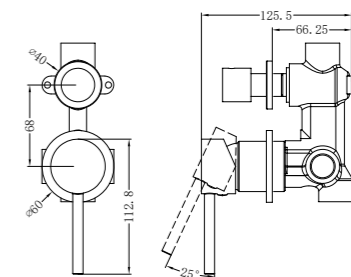

NR250809eBN

Shower Mixer