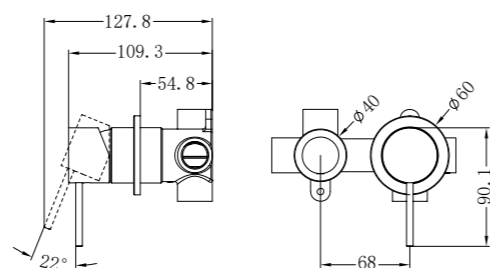

NR221909jGM

Shower Mixer With 60mm Plate Handle Up

NR221909tGM

Shower Mixer With Divertor Separate Back Plate

NR221909hGM

Shower Mixer With 60mm Plate

NR221909uGM

Shower Mixer With Horizontal 2 Way Divertor

NR221903eGM

Shower Mixer Divertor System
Wels Rating: 4 Star, 7.5l/Min

NR221903fGM

Shower Mixer Divertor System Separate Back Plate
Wels Rating: 4 Star, 7.5l/Min