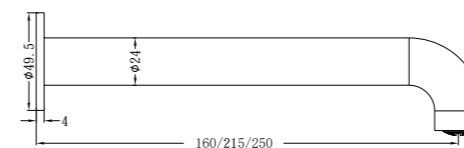

NR221903160MW

NR221903215MW / NR221903250MW

Basin/Bath Spout Only 160/215/250mm

Wels Rating: 5 Star, 6L/Min