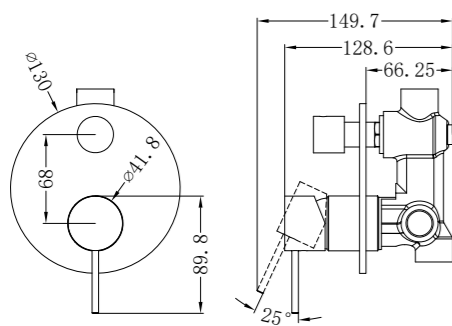

Shower Mixer With Diverter

NR221907GM