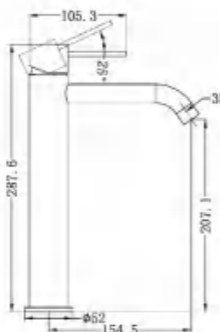

NR221907a160BZ
NR221907a185BZ / NR221907a230BZ

Wall Basin Mixer 160/185/230mm
Wels Rating: 5 Star, 6L/Min