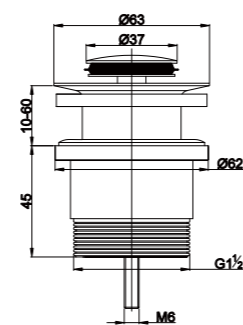

Universal Pop Up Waste

Universal Pop Up Waste

Universal Pop Up Waste

40mm Bath Pop-Up Plug
With Removable Waste No Overflow

40mm Bath Pop-Up Plug
With Removable Waste No Overflow

40mm Bath Pop-Up Plug
With Removable Waste No Overflow

Universal Pop Up Waste

Universal Pop Up Waste

Universal Pop Up Waste

40mm Bath Pop-Up Plug
With Removable Waste No Overflow

40mm Bath Pop-Up Plug
With Removable Waste No Overflow

40mm Bath Pop-Up Plug
With Removable Waste No Overflow

Universal Pop Up Waste

Universal Pop Up Waste

40mm Bath Pop-Up Plug
With Removable Waste No Overflow

40mm Bath Pop-Up Plug
With Removable Waste No Overflow

Universal Pop Up Waste

Universal Pop Up Waste