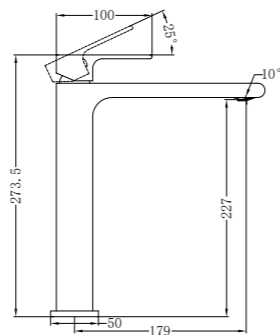

NR321501aBG

Tall Basin Mixer
WELS Rating: 5 Star, 5L/Min