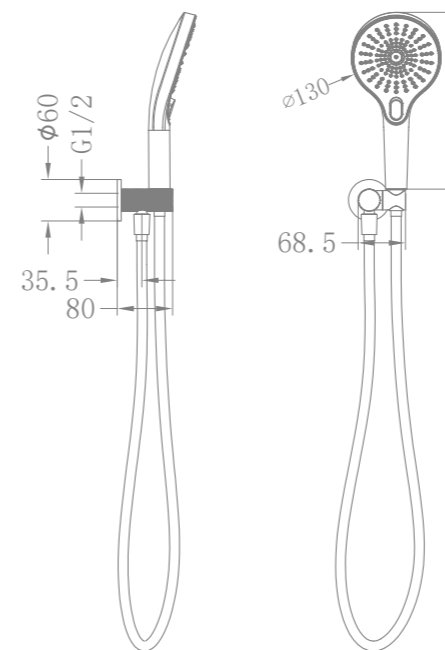

NR251905BN

Opal Shower Bracket With Air Shower
Wels Rating:3 Star 9L/Min

NR251905BG

Opal Shower Bracket With Air Shower
Wels Rating:3 Star 9L/Min

NR251905cBN

Opal Shower Bracket
Wels Rating:3 Star 9L/Min

NR251905cBG

Opal Shower Bracket
Wels Rating:3 Star 9L/Min