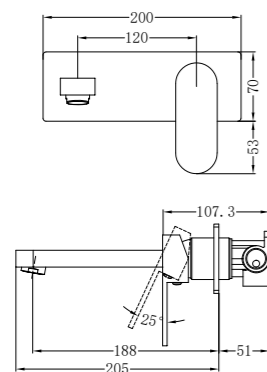

NR301301BN

Basin Mixer
Wels Rating: 5 Star, 6L/Min

NR301301aBN

Tall Basin Mixer
Wels Rating: 5 Star, 6L/Min

NR301309BN

Shower Mixer

NR301307aBN

Wall Basin Mixer
Wels Rating: 5 Star, 6L/Min

NR301306BN

Kitchen Mixer Gooseneck Spout
Wels Rating: 6 Star, 4.5L/Min

NR301309aBN

Shower Mixer With Divertor

NR301303BN

Bath Spout