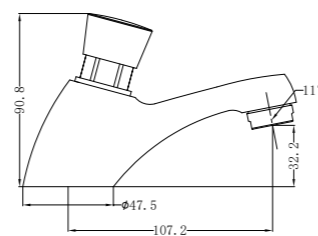

Auto Stop Taps
Wels Rating: 5 Star, 6.5L/Min