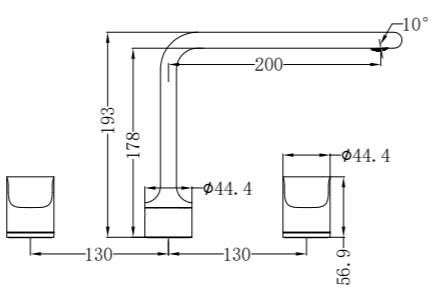

NR201707CH

Kitchen Set
Wels Rating: 6 Star, 4.5L/Min