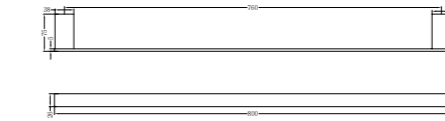

NR4630BN

Single Towel Rail 800mm