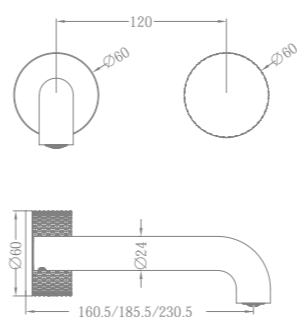

NR252007a160BZ / NR252007a185BZ / NR252007a230BZ

Wall Basin Set 160mm/185mm/230mm Spout
Wels Rating: 5 Star, 6L/Min