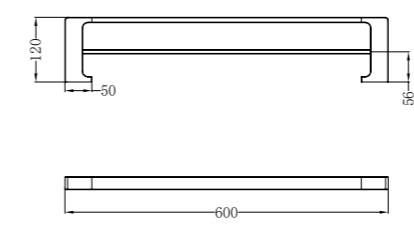

NR8080CH

Hand Towel Rail

NR8024dCH

Double Towel Rail 600mm

NR8030CH

Single Towel Rail 800mm

NR8081CH

Soap Dish Holder