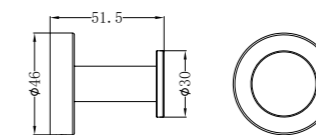

NR2024CH

Single Towel Rail 600mm

NR2024dCH

Double Towel Rail 600mm

NR2030CH

Single Towel Rail 800mm

NR2030dCH

Double Towel Rail 800mm

NR2024BN

Single Towel Rail 600mm

NR2024dBN

Double Towel Rail 600mm

NR2030BN

Single Towel Rail 800mm

NR2030dBN

Double Towel Rail 800mm

NR2080CH

Hand Towel Ring

NR2082CH

Robe Hook

NR2086CH

Toilet Roll Holder

NR2080BN

Hand Towel Ring

NR2082BN

Robe Hook

NR2086BN

Toilet Roll Holder