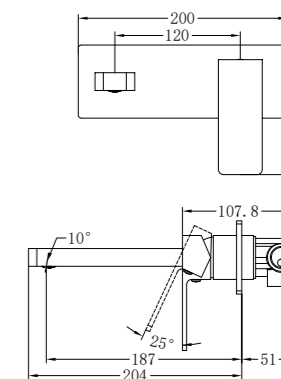

NR301507aMB

Wall Basin Mixer
Wels Rating: 5 Star, 5L/Min