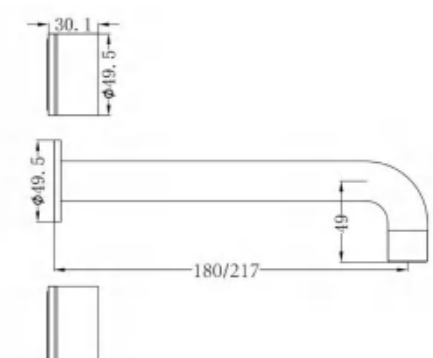

NR211707a180BG / NR211707a217BG

Wall Basin Set 180/217mm
Wels Rating: 5 Star, 6L/Min