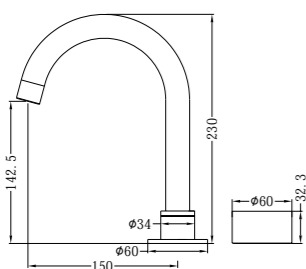

Basin Set
Wels Rating: 6 Star, 4.5L/Min

NR271901aCH