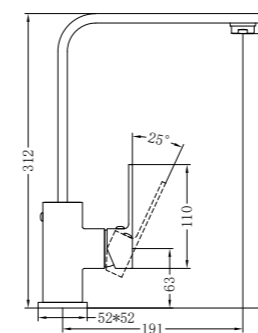

NR301506CH

Kitchen Mixer
Wels Rating: 4 Star, 7.5L/Min