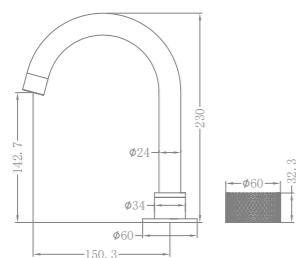

Wall Basin Set 160mm/185mm/230mm Spout
Wels Rating: 5 Star, 6L/Min

NR252008GR

Pull Out Kitchen Set
Wels Rating: 5 Star, 5L/Min

NR252001BG

Basin Set
Wels Rating: 6 Star, 4.5L/Min

NR252001aBG

Tall Basin Set
Wels Rating: 5 Star, 6L/Min