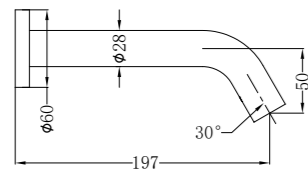

Wallmount Sensor Tap
Wels Rating: 6 Star, 4.5L/Min