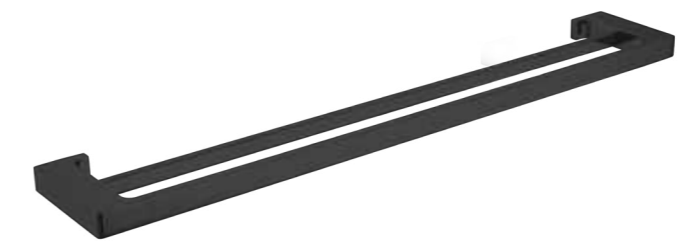

NR8030MB

Single Towel Rail 800mm