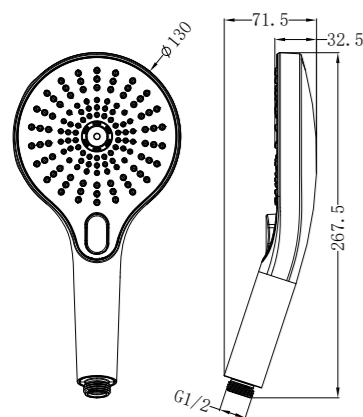

Opal Hand Shower
Wels Rating: 3 Star, 9L/Min

Opal Hand Shower
Wels Rating: 3 Star, 9L/Min

Opal Hand Shower
Wels Rating: 3 Star, 9L/Min

Air Hand Shower
Wels Rating: 3 Star 9L/Min

Air Hand Shower
Wels Rating: 3 Star 9L/Min

Opal Hand Shower
Wels Rating: 3 Star, 9L/Min

Opal Hand Shower
Wels Rating: 3 Star, 9L/Min

Opal Hand Shower
Wels Rating: 3 Star, 9L/Min

Air Hand Shower
Wels Rating: 3 Star 9L/Min

Air Hand Shower
Wels Rating: 3 Star 9L/Min