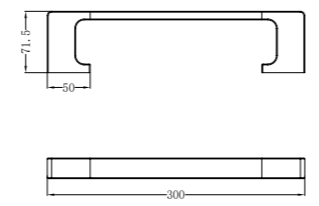

NR8080GM

Hand Towel Rail