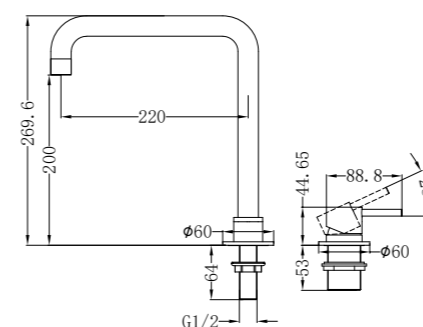

Wels Rating: 6 Star, 4.5L/Min

NR221901cMB

Hob Basin Mixer Square Spout
Wels Rating: 6 Star, 4.5L/Min

NR221903dMB

Wall Mounted Bath Mixer With Handshower
Wels Rating: 4 Star, 7.5L/Min

NR221909jMB

Shower Mixer With 60mm Plate Handle Up