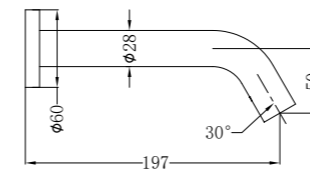

Wallmount Sensor Tap
Wels Rating: 6 Star, 4.5L/Min