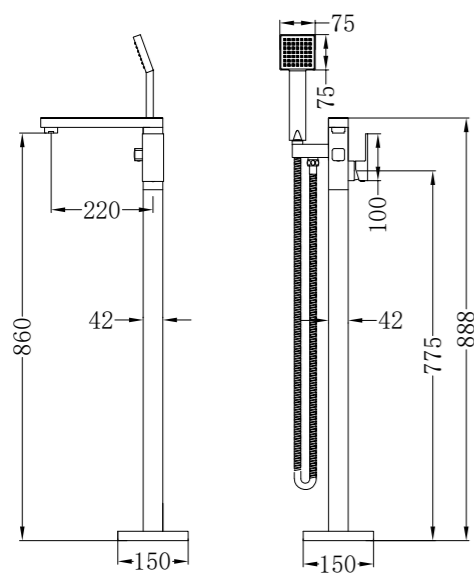

NR210903aBN

Round Floormount Mixer With Handshower
Wels Rating: o Star, 7L/Min

NR210903aBG

Round Floormount Mixer With Handshower
Wels Rating: o Star, 7L/Min