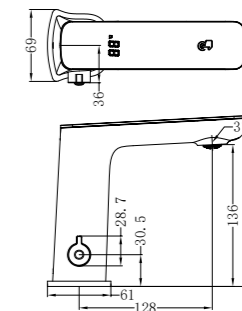

NR222102BG

Sensor Mixer
Wels Rating: 5 Star, 5L/Min