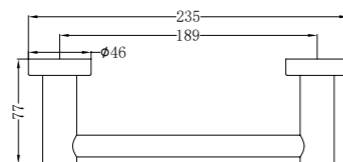

Hand Towel Rail