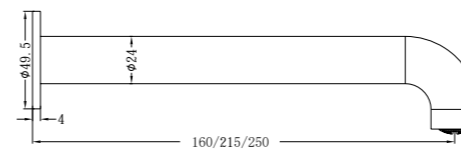

NR221903215BN / NR221903250BN

Basin/Bath Spout Only 160/215/250mm

Wels Rating: 5 Star, 6L/Min

NR221901bBN