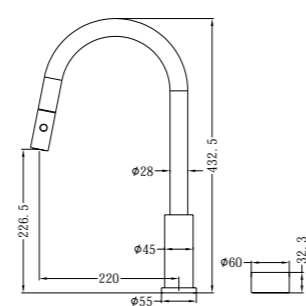

Pull Out Kitchen Set
Wels Rating: 5 Star, 5L/Min