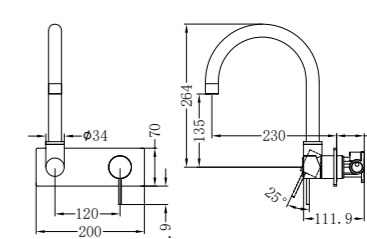

Basin Mixer
Wels Rating: 5 Star, 5L/Min

Tall Basin Mixer
Wels Rating: 5 Star, 5L/Min

Wall Basin Mixer
Separate Back Plate 160/185/230mm Spout
Wels Rating: 5 Star, 6L/Min

NR221907d160BG
NR221907d185BG / NR221907d230BG

Wall Basin Mixer Handle Up
Separate Back Plate 160/185/230mm Spout
Wels Rating: 5 Star, 6L/Min

Wall Basin Mixer 160/185/230mm
Wels Rating: 5 Star, 6L/Min

Wall Basin Mixer Handle Up 160/185/230mm
Wels Rating: 5 Star, 6L/Min

Wall Basin Mixer Handle Up
Wels Rating: 5 Star, 6L/Min

Wall Basin Mixer
Wels Rating: 5 Star, 6L/Min