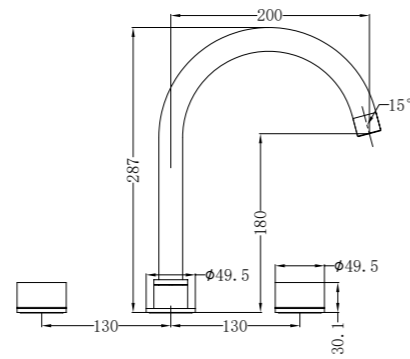

NR211703BN

Bath Set