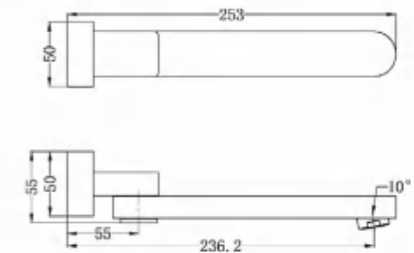

NR207CH

Swivel Bath Spout