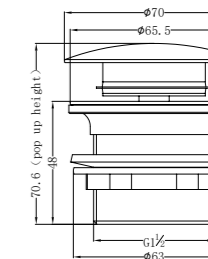

Universal Pop Up Waste