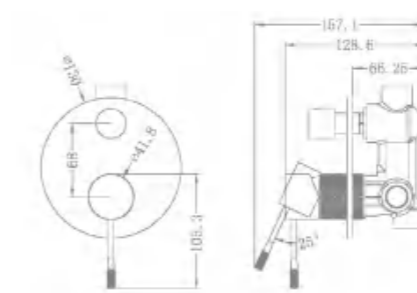

NR251909eBZ

Shower Mixer With Divertor Separate Plate
Wels Rating:N/A

NR251909aBZ

Shower Mixer With Divertor
Wels Rating:N/A

NR251909BZ

Shower Mixer
Wels Rating:N/A

NR251909hBZ

Shower Mixer With 60mm Plate
Wels Rating:N/A