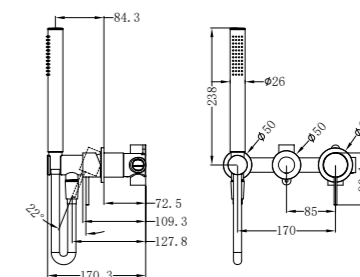

NR221903fGM

Shower Mixer Divertor System Separate Back Plate
Wels Rating: 4 Star, 7.5l/Min