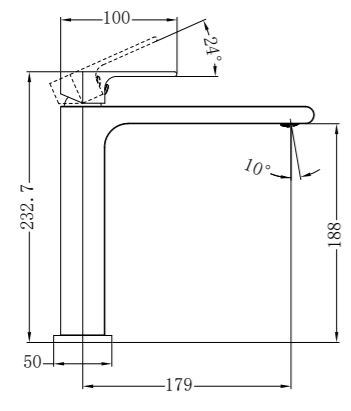

NR207CH

Swivel Bath Spout

NR321509dCH

Shower Mixer Round Plate

NR321501dCH

Mid Tall Basin Mixer
Wels Rating: 5 Star, 5L/Min

NR321509gCH

Shower Mixer With Diverter Separate Plate