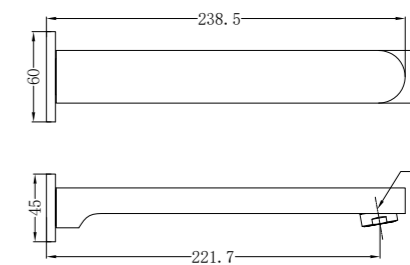

Shower Mixer With Divertor

Bath Spout