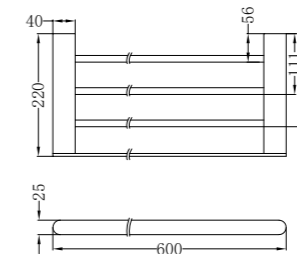

NR9024GM

Single Towel Rail 600mm

NR9024dGM

Double Towel Rail 600mm

NR9088GM

Toilet Brush Holder

NR9089GM

Towel Rack