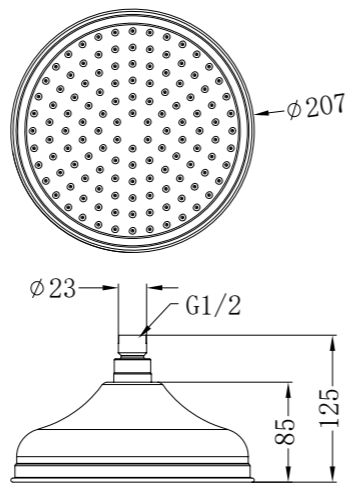

NR508AB

Shower Arm

NR508094AB

200mm Brass Shower Head
Wels Rating: 3 Star, 9L/Min