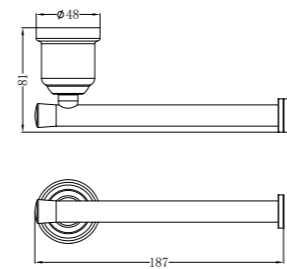

NR6924CH

Single Towel Rail 600mm

NR6924dCH

Double Towel Rail 600mm

NR6986MB

Toilet Roll Holder

NR6924MB

Single Towel Rail 600mm