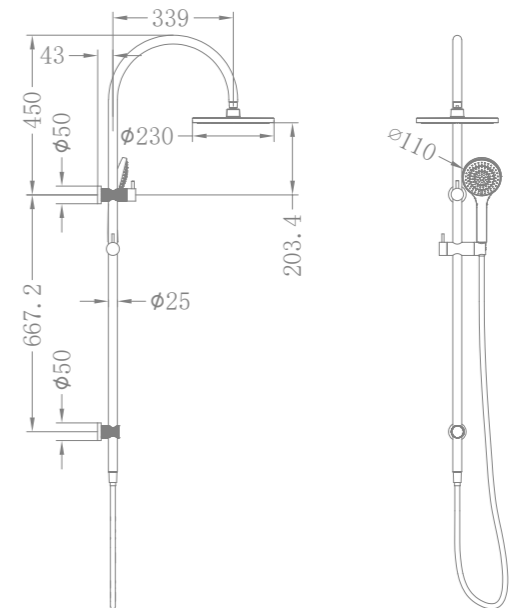

NR251905bBG

Opal Twin Shower Set With Air Shower
Wels Rating:2 Star 11L/Min