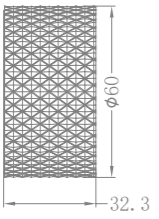

Shower Mixer