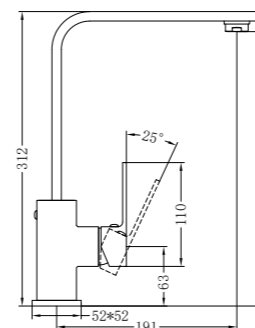

NR301506MB

Kitchen Mixer
Wels Rating: 4 Star, 7.5L/Min