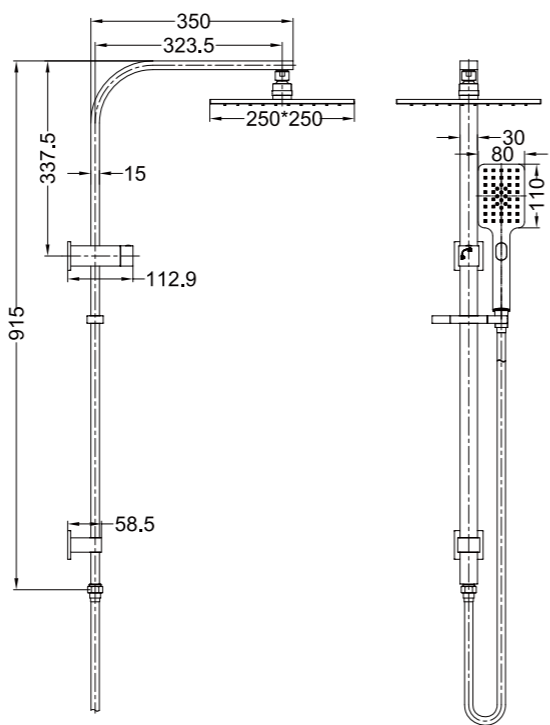

NR301505cCH

Celia/Bianca New Shower Set Square Head
Wels Rating: 4 Star, 7.5L/Min

NR301505cMB

Celia/Bianca New Shower Set Square Head
Wels Rating: 4 Star, 7.5L/Min

NR301505cBN

Celia/Bianca New Shower Set Square Head
Wels Rating: 4 Star, 7.5L/Min