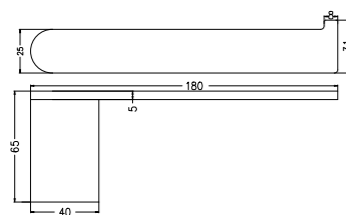

NR9024dMB

Double Towel Rail 600mm

NR9086MB

Toilet Roll Holder

NR9080MB

Hand Towel Rail

NR9030MB

Single Towel Rail 800mm