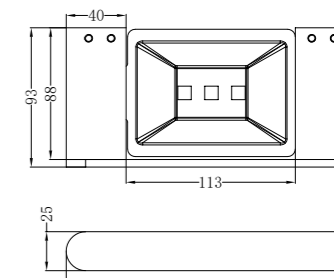

Soap Dish Holder