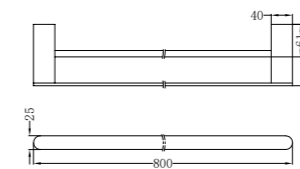

Double Towel Rail 800mm