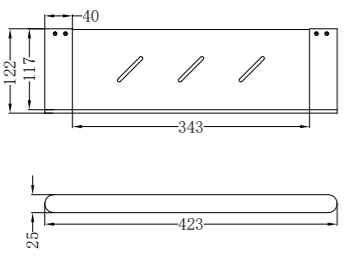

NR9030dMB

Double Towel Rail 800mm

NR9087aMB

Shower Shelf
● ● ● ● ●

NR9088MB

Toilet Brush Holder
● ● ● ● ●

NR9089MB

Towel Rack
● ● ● ● ●