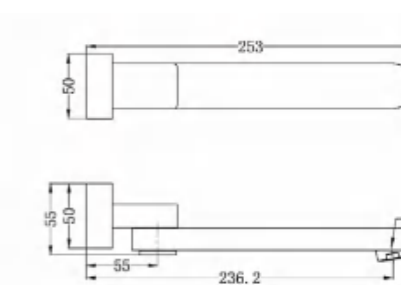

NR207MB

Swivel Bath Spout