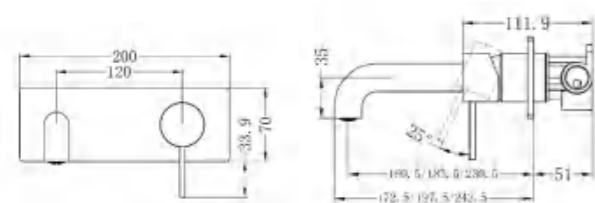

Basin Mixer
Wels Rating: 5 Star, 5L/Min

Tall Basin Mixer
Wels Rating: 5 Star, 5L/Min

Wall Basin Mixer
Separate Back Plate 160/185/230mm Spout
Wels Rating: 5 Star, 6L/Min

NR221907d160MW
NR221907d185MW / NR221907d230MW

Wall Basin Mixer Handle Up
Separate Back Plate 160/185/230mm Spout
Wels Rating: 5 Star, 6L/Min

Wall Basin Mixer 160/185/230mm
Wels Rating: 5 Star, 6L/Min

Wall Basin Mixer Handle Up 160/185/230mm
Wels Rating: 5 Star, 6L/Min

Wall Basin Mixer Swivel Spout Handle Up
Wels Rating: 5 Star, 6L/Min

Wall Basin Mixer Swivel Spout
Wels Rating: 5 Star, 6L/Min