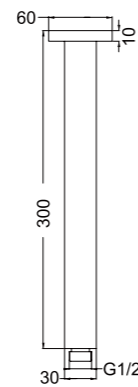

NR504300BN

Square Ceiling Arm

NR504300GM

Square Ceiling Arm

NR504300BG

Square Ceiling Arm

NR505CH

Square Swivel Shower Arm