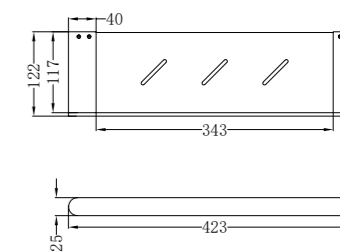

NR9030BG

Single Towel Rail 800mm

NR9030dBG

Double Towel Rail 800mm

NR9087aBG

Shower Shelf

NR9080BG

Hand Towel Rail