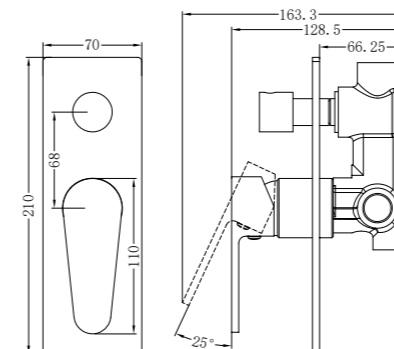

Shower Mixer with Divertor