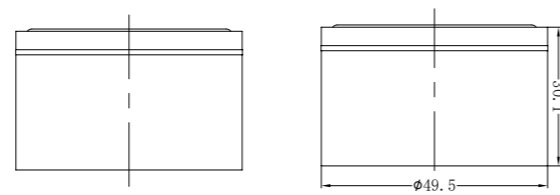

NR211709GM

Wall Top Assemblies