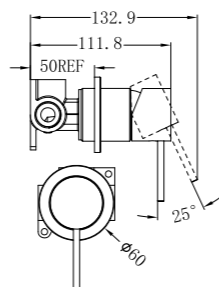

Hob Basin Mixer Square Spout
Wels Rating: 6 Star, 4.5L/Min

NR221909jBG

Shower Mixer With 60mm Plate Handle Up

NR221909tBG

Shower Mixer With Divertor Separate Back Plate

NR221909hBG

Shower Mixer With 60mm Plate