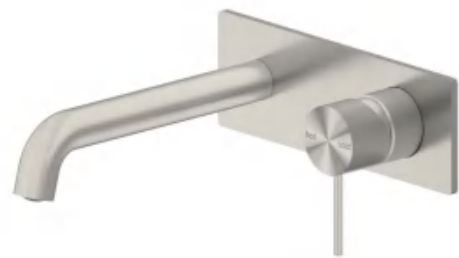

NR221907a160BN
NR221907a185BN / NR221907a230BN

Wall Basin Mixer 160/185/230mm
Wels Rating: 5 Star, 6L/Min