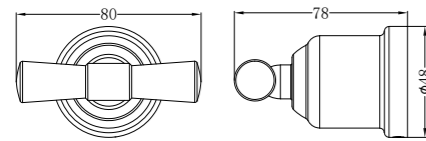

Robe Hook

Towel Ring

Robe Hook

Towel Ring

Toilet Roll Holder

Single Towel Rail 600mm

Double Towel Rail 600mm

Toilet Roll Holder

Single Towel Rail 600mm

Double Towel Rail 600mm