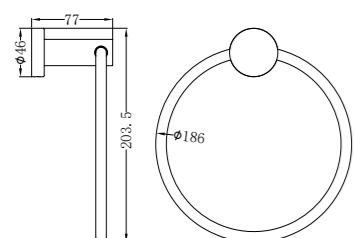

Towel Ring

NR1924dCH

Double Towel Rail 600mm

NR1924CH

Single Towel Rail 600mm

NR1930dCH

Double Towel Rail 800mm

NR1930CH