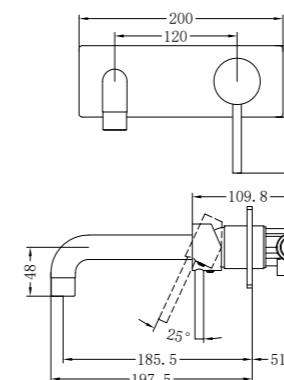

NR250807bMB

Wall Basin Mixer (Stylish Spout)
Wels Rating: 5 Star, 6L/Min