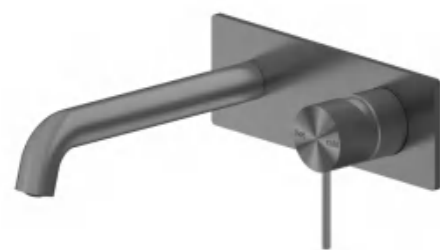

NR221907a160GM
NR221907a185GM / NR221907a230GM

Wall Basin Mixer 160/185/230mm
Wels Rating: 5 Star, 6L/Min