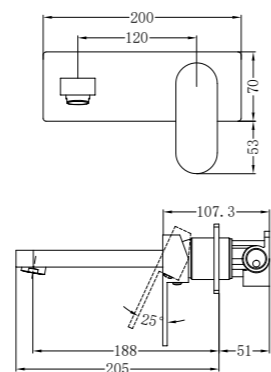

Basin Mixer
Wels Rating: 5 Star, 6L/Min

Tall Basin Mixer
Wels Rating: 5 Star, 6L/Min

Shower Mixer

Wall Basin Mixer
Wels Rating: 5 Star, 6L/Min

Kitchen Mixer Gooseneck Spout
Wels Rating: 6 Star, 4.5L/Min

Shower Mixer With Divertor

Bath Spout