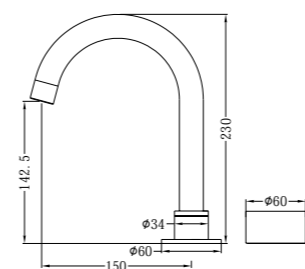

NR271901GM

Basin Set
Wels Rating: 6 Star, 4.5L/Min