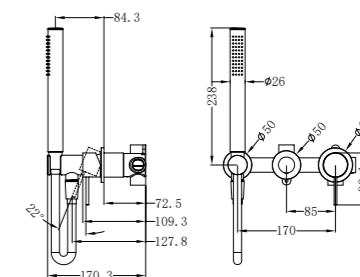

NR221903fBN

Shower Mixer Divertor System Separate Back Plate
Wels Rating: 4 Star, 7.5l/Min