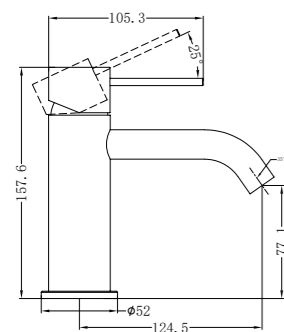

NR221907a160MW
NR221907a185MW / NR221907a230MW

Wall Basin Mixer 160/185/230mm
Wels Rating: 5 Star, 6L/Min