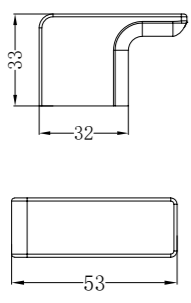

NR8024CH

Single Towel Rail 600mm

NR8030dCH

Double Towel Rail 800mm

NR8087aCH

Metal Shelf

NR8082GM

Robe Hook