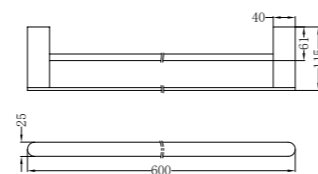

Double Towel Rail 600mm

NR9088BG