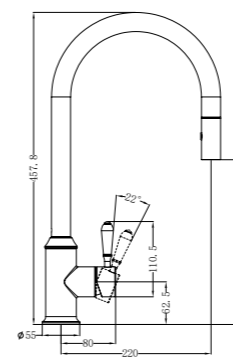

NR69210203CH

Basin Mixer Hook Spout With Black Porcelain Lever
Wels Rating: 5 Star, 6L/Min

NR69210703CH

Kitchen Mixer Hook Spout With Black Porcelain Lever
Wels Rating: 5 Star, 6L/Min

NR69210803CH

Pull Out Sink Mixer With Vegie Spray Function With Black Porcelain Lever
Wels Rating: 5 Star, 5L/Min