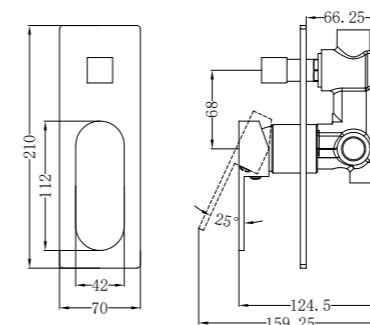

Shower Mixer With Divertor

Bath Spout