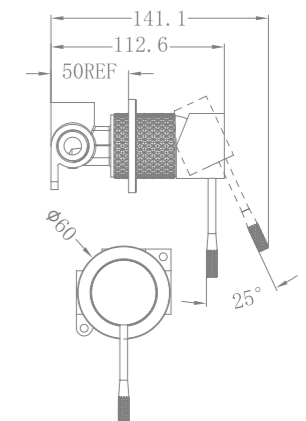

NR251909eBZ

Shower Mixer With Divertor Separate Plate
Wels Rating:N/A

NR251909aBZ

Shower Mixer With Divertor
Wels Rating:N/A

NR251909BZ

Shower Mixer
Wels Rating:N/A

NR251909hBZ

Shower Mixer With 60mm Plate
Wels Rating:N/A