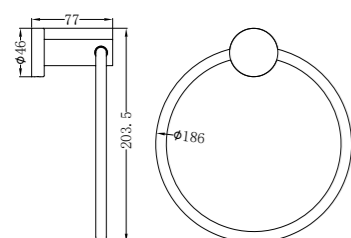

Towel Ring

NR1924dBN

Double Towel Rail 600mm

NR1924BN

Single Towel Rail 600mm

NR1930dBN

Double Towel Rail 800mm

NR1930BN