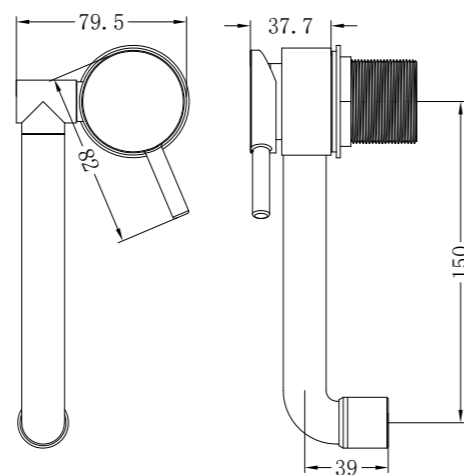

Caravan Range

X-Plus Range

Caravan External Shower
Wels Rating: 0 Star, 7L/Min

Caravan Low Profile Mixer
Wels Rating: 5 Star, 6L/Min

Wall Tops Assembly

Washing Machine Stops