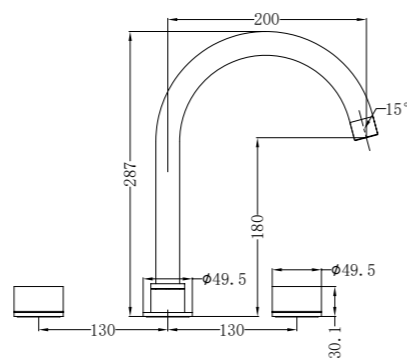

NR211703CH

Bath Set