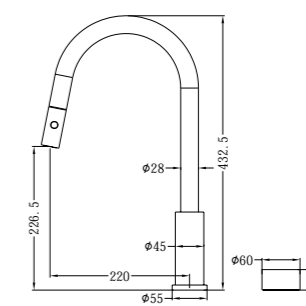

Pull Out Kitchen Set
Wels Rating: 5 Star, 5L/Min