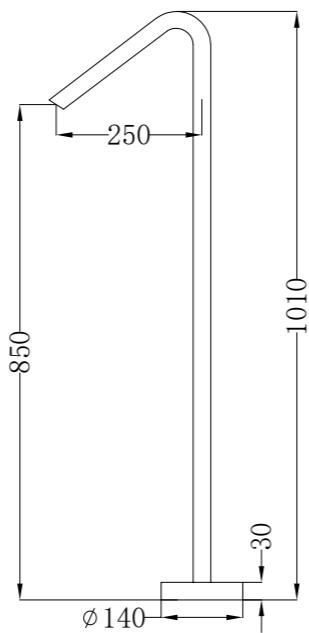

Mecca Floor Standing Bath Spout Only