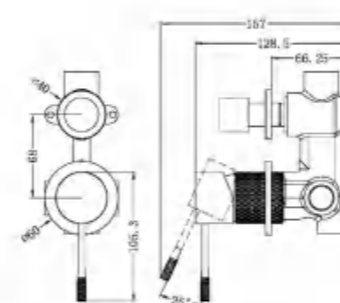

NR251908BN

Pull Out Sink Mixer
Wels Rating:5 Star 5L/Min

NR251907aBN

Wall Basin/Bath Mixer
Wels Rating:5 Star 6L/Min

NR251909eBN

Shower Mixer With Divertor Separate Plate
Wels Rating:N/A

NR251909aBN

Shower Mixer With Divertor
Wels Rating:N/A