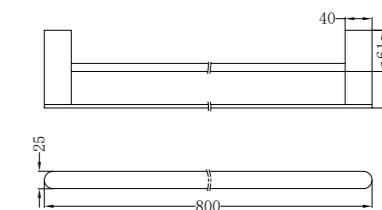

NR9030dCH

Double Towel Rail 800mm