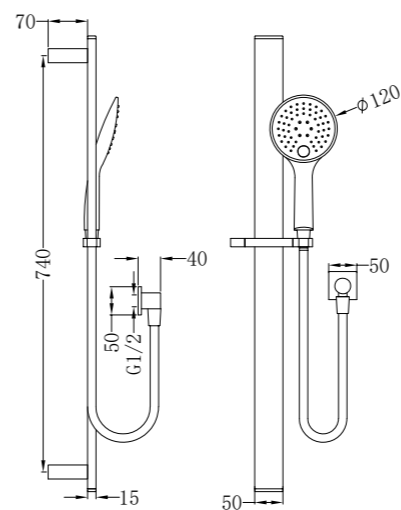

NR316CH

Celia New Shower Rail
Wels Rating: 4 Star, 6L/Min

NR303CH

Rain 3 Function Rail Shower
Wels Rating: 3 Star, 9L/Min