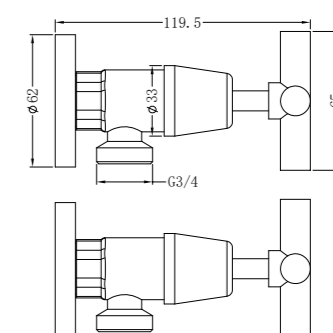

Washing Machine Stops