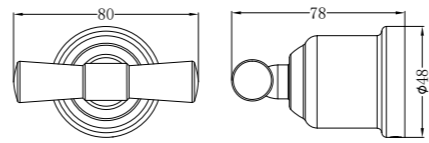

York
Range

Robe Hook

Towel Ring

Toilet Roll Holder

Single Towel Rail 600mm

Double Towel Rail 600mm