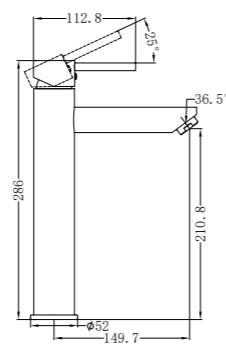

NR250804BN

Tall Basin Mixer
Wels Rating: 5 Star, 6L/Min