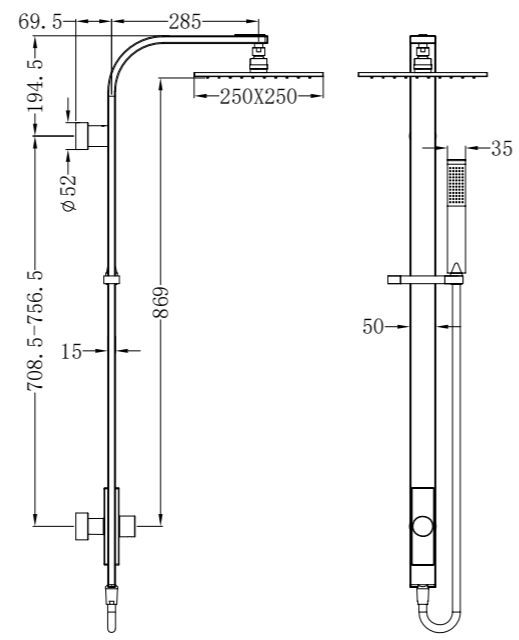

NR281305cCH

Rain Square Shower Set Single Hose
Wels Rating: o Star, 7L/Min

NR281305dCH

Rain Square Shower Set Double Hose
Wels Rating: o Star, 7L/Min