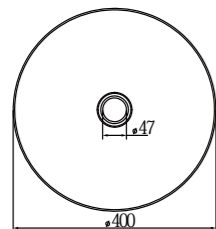

Round 400mm Stainless Steel Basin

Round 400mm Stainless Steel Basin

Square 400mm Stainless Steel Basin

Square 400mm Stainless Steel Basin

Round 400mm Stainless Steel Basin

Round 400mm Stainless Steel Basin

Square 400mm Stainless Steel Basin

Square 400mm Stainless Steel Basin