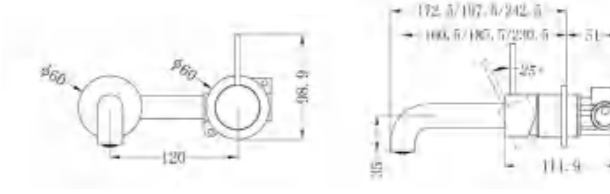

NR221907a160BZ
NR221907a185BZ / NR221907a230BZ

Wall Basin Mixer 160/185/230mm
Wels Rating: 5 Star, 6L/Min