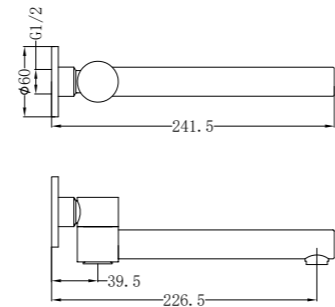

NR250809aCH

Shower Mixer With Divertor

NR250803200CH

Basin/Bath Spout Only 215mm
WELS Rating: 5 Star, 6L/Min

NR202CH

Wall Mounted Swivel Bath Spout

NR250802MB

Basin Mixer Straight Spout
Wels Rating: 5 Star, 6L/Min