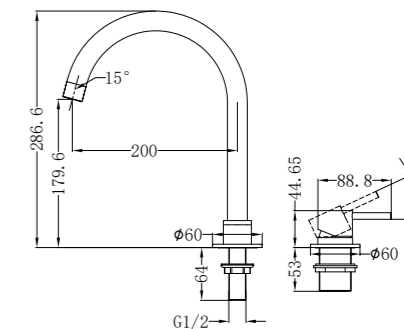

Hob Basin Mixer Round Spout
Wels Rating: 6 Star, 4.5L/Min