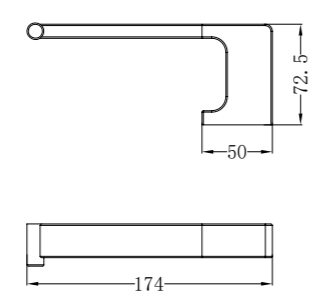

NR8086MB

Toilet Roll Holder