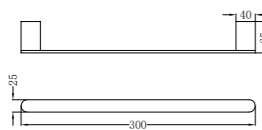

Robe Hook

Toilet Roll Holder With Phone Holder

Toilet Roll Holder

Single Towel Rail 800mm

Double Towel Rail 800mm

Shower Shelf

Hand Towel Rail

Single Towel Rail 600mm

Double Towel Rail 600mm

Toilet Brush Holder

Towel Rack

Soap Dish Holder