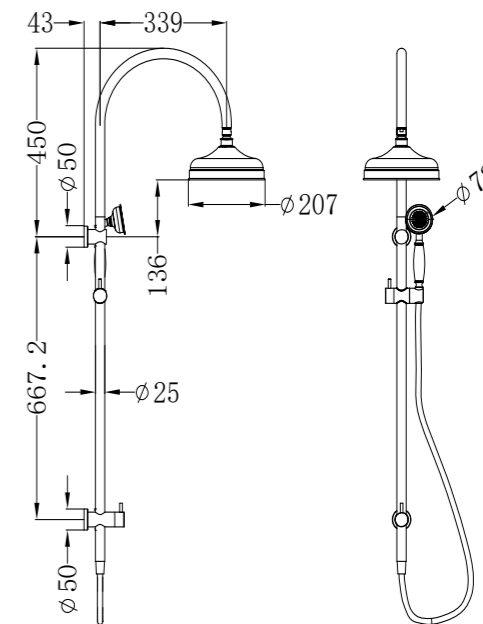

Toilet Roll Holder

NR6924AB

Single Towel Rail 600mm

NR6924dAB

Double Towel Rail 600mm

NR508CH

Shower Arm

NR69210501CH