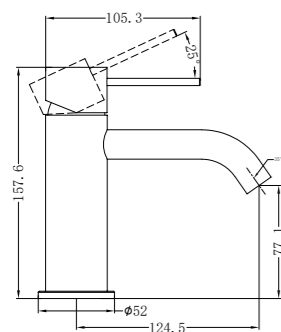

NR221907a160BZ
NR221907a185BZ / NR221907a230BZ

Wall Basin Mixer 160/185/230mm
Wels Rating: 5 Star, 6L/Min