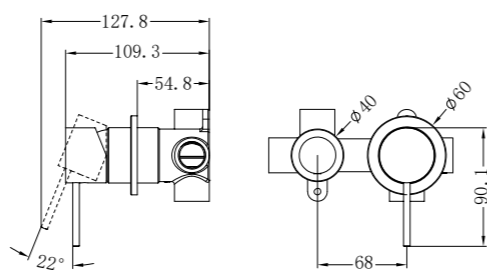

Shower Mixer With 60mm Plate Handle Up

NR221909tMW

Shower Mixer With Divertor Separate Back Plate

NR221909hMW

Shower Mixer With 60mm Plate

NR221909uMW

Shower Mixer With Horizontal 2 Way Divertor

NR221903eMW