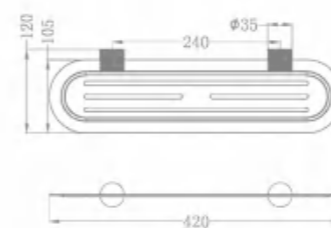

Metal Shelf