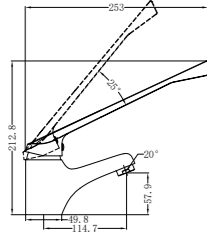

Classic Care Basin Mixer Extended Handle
Wels Rating: 4 Star, 7.5L/Min

NR110007dCH