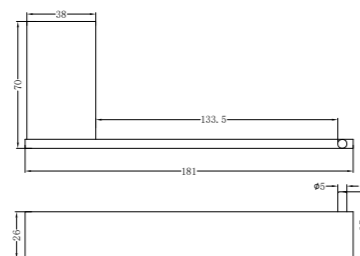

Toilet Roll Holder