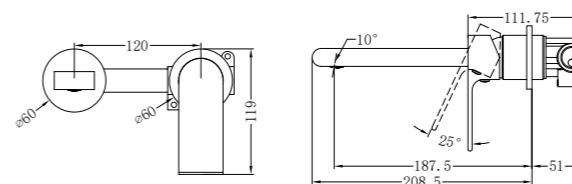

NR321509eBN

Wall Basin Mixer Separate Back Plate
Wels Rating: 5 Star, 5L/Min