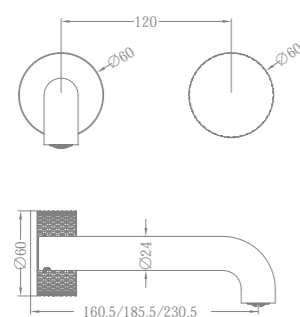

NR252001BZ

Basin Set
Wels Rating: 6 Star, 4.5L/Min

NR252001aBZ

Tall Basin Set
Wels Rating: 5 Star, 6L/Min

NR252007a160BG / NR252007a185BG / NR252007a230BG

Wall Basin Set 160mm/185mm/230mm Spout
Wels Rating: 5 Star, 6L/Min