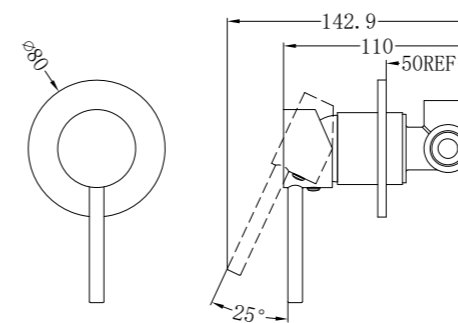

NR250809BN

Shower Mixer