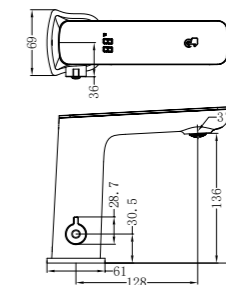

Sensor Mixer
Wels Rating: 5 Star, 5L/Min

NR222101BN