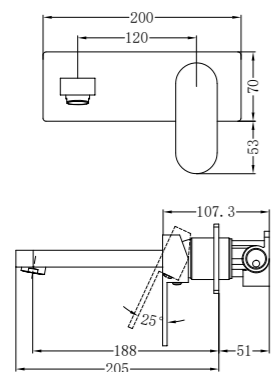

Basin Mixer
Wels Rating: 5 Star, 6L/Min

Tall Basin Mixer
Wels Rating: 5 Star, 6L/Min

Shower Mixer

Wall Basin Mixer
Wels Rating: 5 Star, 6L/Min

Kitchen Mixer Gooseneck Spout
Wels Rating: 6 Star, 4.5L/Min

Shower Mixer With Divertor

Bath Spout