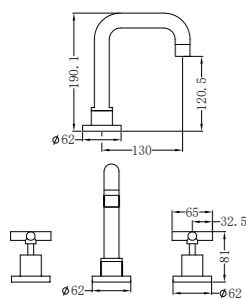

NR201601MB

Basin Set Fixed Spout
Wels Rating: 5 Star, 6L/Min

NR201607MB

Wall Kitchen Set Swivel Spout
Wels Rating: 5 Star, 6L/Min