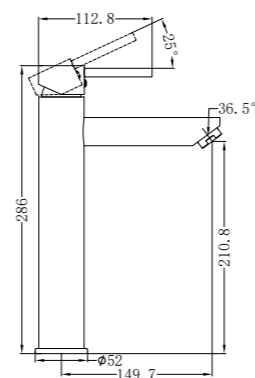

NR250804CH

Tall Basin Mixer
Wels Rating: 5 Star, 6L/Min