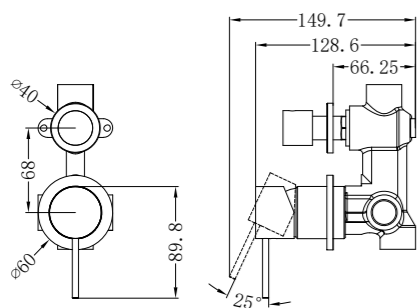

Hob Basin Mixer Square Spout
Wels Rating: 6 Star, 4.5L/Min

NR221909jBG

Shower Mixer With 60mm Plate Handle Up

NR221909tBG

Shower Mixer With Divertor Separate Back Plate

NR221909hBG

Shower Mixer With 60mm Plate