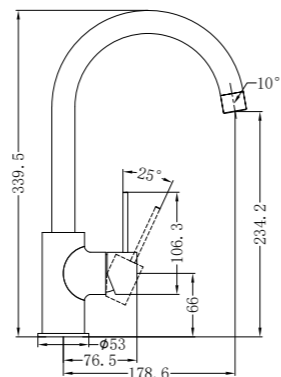

NR221907BZ

Kitchen Mixer
Wels Rating: 6 Star, 4.5L/Min