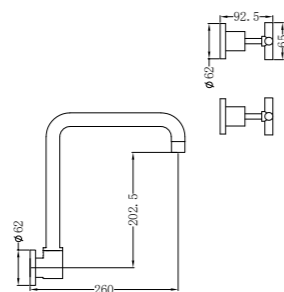

NR201607MB

Wall Kitchen Set Swivel Spout
Wels Rating: 5 Star, 6L/Min

NR201605MB

All Direction Shower Head
Wels Rating: 6L/Min, Not Star Rated

NR201607bBG

Wall Basin Set 180mm Spout
Wels Rating: 5 Star, 6L/Min