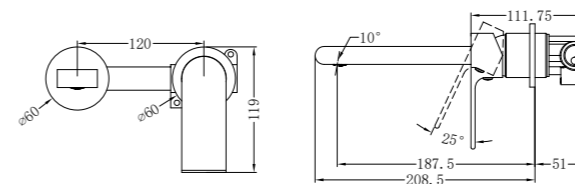

NR321509eBG

Wall Basin Mixer Separate Back Plate
WELS Rating: 5 Star, 5L/Min