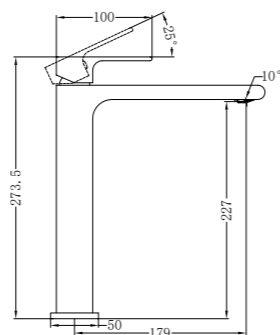

NR321501dMB

Bianca Mid Tall Basin Mixer
WELS Rating: 5 star, 5L/Min

NR321509hMB

Shower Mixer Round Plate 60mm

NR321501BN

Basin Mixer
Wels Rating: 5 Star, 5L/Min

NR321501aBN

Tall Basin Mixer
Wels Rating: 5 Star, 5L/Min