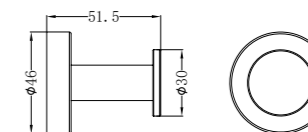

Hand Towel Ring

NR2082MB

Robe Hook

NR2030MB

Single Towel Rail 800mm

NR2030dMB

Double Towel Rail 800mm

NR2086MB