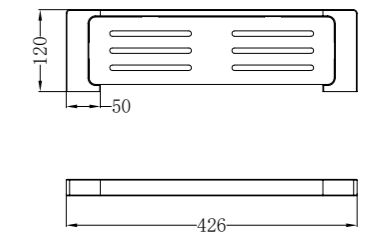

NR8081GM

Soap Dish Holder

NR8024GM

Single Towel Rail 600mm

NR8030dGM

Double Towel Rail 800mm

NR8087aGM

Metal Shelf