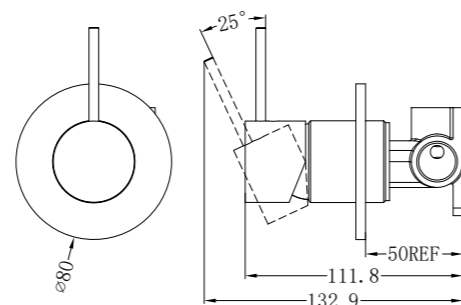

Shower Mixer Handle Up