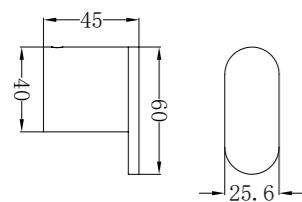

NR9030BN

Single Towel Rail 800mm

NR9030dBN

Double Towel Rail 800mm

NR9087aBN

Shower Shelf

NR9080BN

Hand Towel Rail