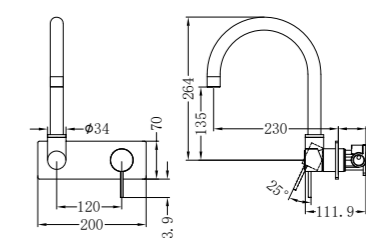

Basin Mixer
Wels Rating: 5 Star, 5L/Min

Tall Basin Mixer
Wels Rating: 5 Star, 5L/Min

Wall Basin Mixer
Separate Back Plate 160/185/230mm Spout
Wels Rating: 5 Star, 6L/Min

NR221907d160MW
NR221907d185MW / NR221907d230MW

Wall Basin Mixer Handle Up
Separate Back Plate 160/185/230mm Spout
Wels Rating: 5 Star, 6L/Min

Wall Basin Mixer 160/185/230mm
Wels Rating: 5 Star, 6L/Min

Wall Basin Mixer Handle Up 160/185/230mm
Wels Rating: 5 Star, 6L/Min

Wall Basin Mixer Swivel Spout Handle Up
Wels Rating: 5 Star, 6L/Min

Wall Basin Mixer Swivel Spout
Wels Rating: 5 Star, 6L/Min