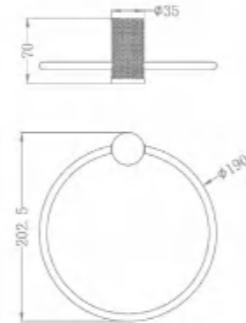

Robe Hook

Towel Ring

Metal Shelf

Single Towel Rail 600mm

Toilet Roll Holder

Soap Dish Holder

Double Towel Rail 600mm