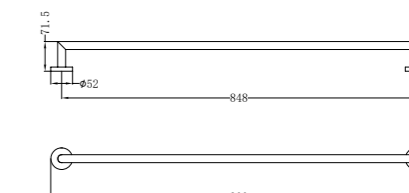

NR3688CH

Toilet Brush Holder

NR3682CH

Robe Hook

NR3630CH

Single Towel Rail 700mm

NR3630ICH

Single Towel Rail 900mm