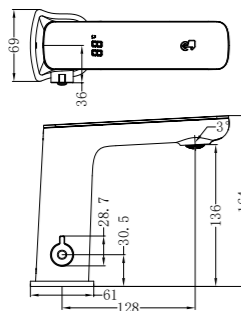

NR222102CH

Sensor Mixer
Wels Rating: 5 Star, 5L/Min