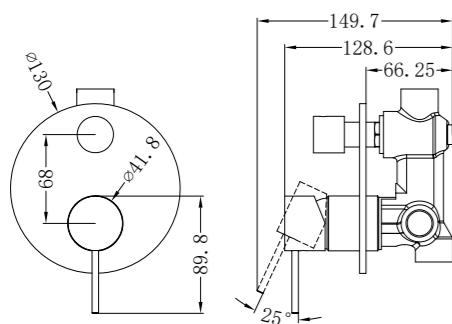

Shower Mixer With Divertor