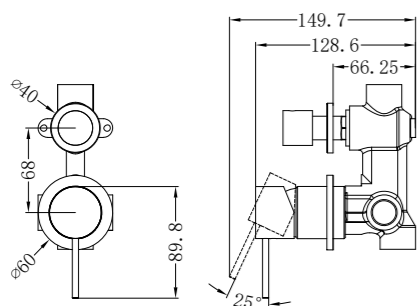

Wall Mounted Bath Mixer With Handshower

Wels Rating: 4 Star, 7.5L/Min

NR221909jCH

Shower Mixer With 60mm Plate Handle Up

NR221909tCH

Shower Mixer With Divertor Separate Back Plate

NR221909hCH

Shower Mixer With 60mm Plate