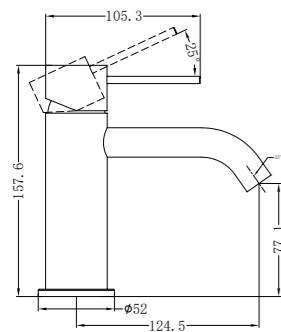

NR221907a160GM
NR221907a185GM / NR221907a230GM

Wall Basin Mixer 160/185/230mm
Wels Rating: 5 Star, 6L/Min