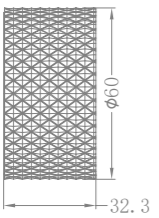

Shower Mixer