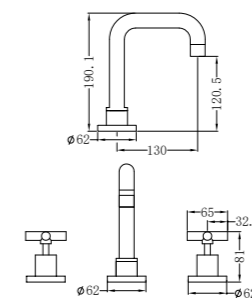

NR201601BG

Basin Set Fixed Spout
Wels Rating: 5 Star, 6L/Min

NR201607BG

Wall Kitchen Set Swivel Spout
Wels Rating: 5 Star, 6L/Min