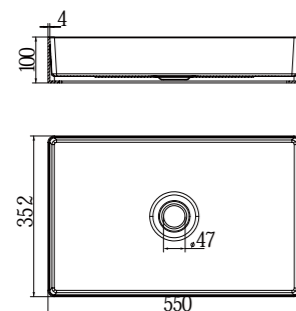

Rectangle Stainless Steel Basin

Rectangle Stainless Steel Basin