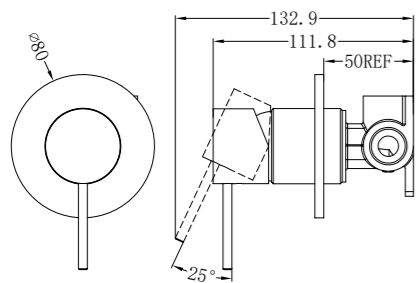

NR221909pBN

Wall Basin Mixer Swivel Spout Handle Up
Wels Rating: 5 Star, 6L/Min

NR221909qBN

Wall Basin Mixer Swivel Spout
Wels Rating: 5 Star, 6L/Min

NR221909BN

Shower Mixer

NR221909aBN

Shower Mixer With Divertor