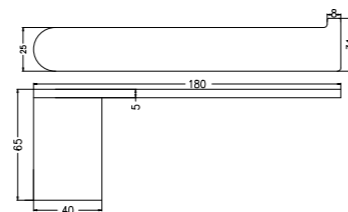

Toilet Roll Holder