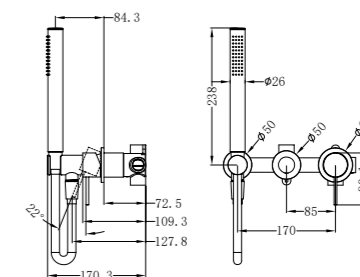

NR221903fMB

Shower Mixer Divertor System Separate Back Plate
Wels Rating: 4 Star, 7.5l/Min