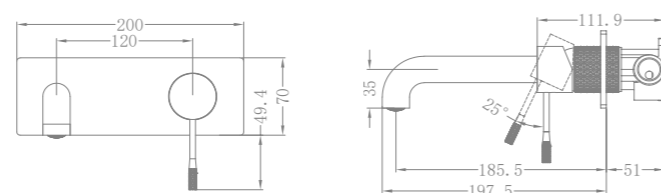

NR251907bBG

Wall Basin/Bath Mixer Separate Back Plate
Wels Rating:5 Star 6L/Min

NR251909BG

Shower Mixer
Wels Rating:N/A

NR251908BG

Pull Out Sink Mixer
Wels Rating:5 Star 5L/Min

NR251907aBG

Wall Basin/Bath Mixer
Wels Rating:5 Star 6L/Min