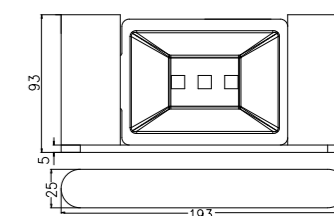

Robe Hook

Toilet Roll Holder With Phone Holder

Toilet Roll Holder

Single Towel Rail 800mm

Double Towel Rail 800mm

Shower Shelf

Hand Towel Rail

Single Towel Rail 600mm

Double Towel Rail 600mm

Toilet Brush Holder

Towel Rack

Soap Dish Holder