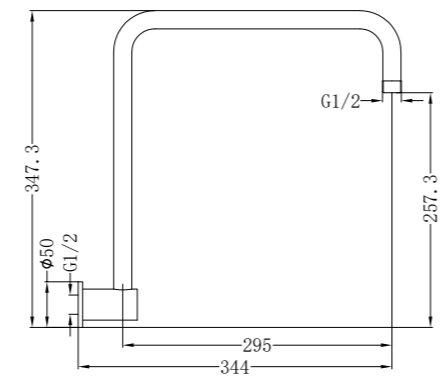

NR505GM

Square Swivel Shower Arm

NR505BG

Square Swivel Shower Arm

NR505MB

Square Swivel Shower Arm

NR505BN

Square Swivel Shower Arm