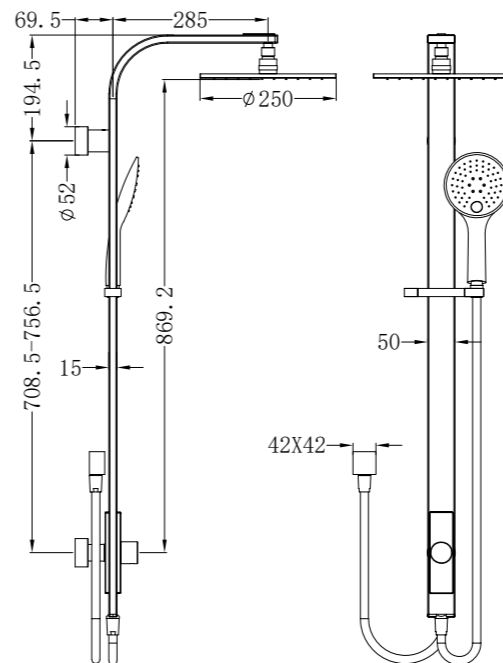

NR250805aBG

Dolce Shower Set
Wels Rating: 3 Star, 8L/Min

NR281305aCH

Rain Round Shower Set Single Hose
Wels Rating: 3 star, 9L/Min

NR281305bCH

Rain Round Shower Set Double Hose
Wels Rating: 3 star, 9L/Min

NR281305aMB