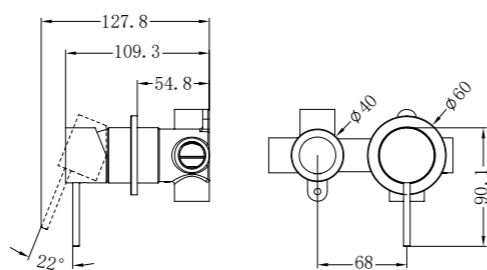

NR221909jBN

Shower Mixer With 60mm Plate Handle Up

NR221909tBN

Shower Mixer With Divertor Separate Back Plate

NR221909hBN

Shower Mixer With 60mm Plate

NR221909uBN

Shower Mixer With Horizontal 2 Way Divertor

NR221903eBN

Shower Mixer Divertor System
Wels Rating: 4 Star, 7.5l/Min

NR221903fBN

Shower Mixer Divertor System Separate Back Plate
Wels Rating: 4 Star, 7.5l/Min