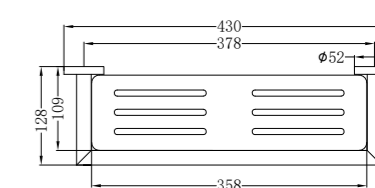

Toilet Brush Holder

Robe Hook

Single Towel Rail 700mm

Single Towel Rail 900mm

Toilet Roll Holder

Hand Towel Rail

Double Towel Rail 700mm

Double Towel Rail 900mm

Metal Shelf