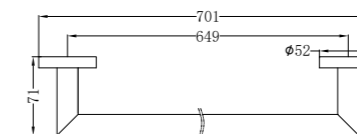

NR3688CH

Toilet Brush Holder

NR3682CH

Robe Hook

NR3630CH

Single Towel Rail 700mm

NR3630ICH

Single Towel Rail 900mm