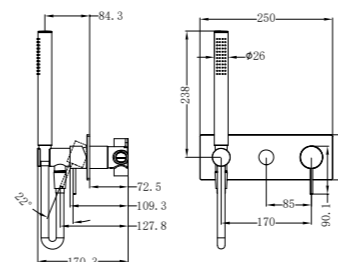

NR221903eBG

Shower Mixer Divertor System
Wels Rating: 4 Star, 7.5l/Min