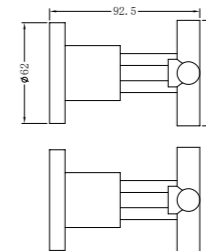

NR201609BG

Wall Tops Assembly