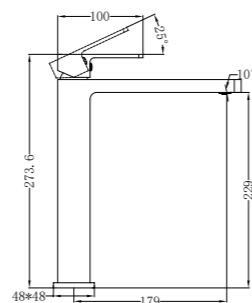

NR301501aBN

Tall Basin Mixer
Wels Rating: 5 Star, 5L/Min