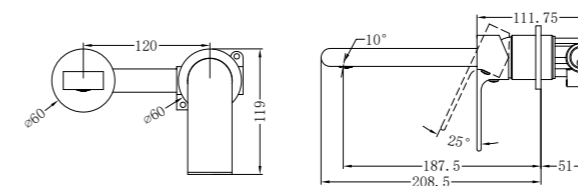

NR321509eMB

Wall Basin Mixer Separate Back Plate
WELS Rating: 5 Star, 5L/Min