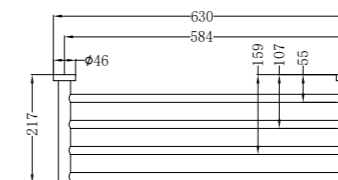

Robe Hook

Hand Towel Rail

Double Toilet Roll Holder

Toilet Brush Holder

Towel Rack

Toilet Roll Holder

Towel Ring

Double Towel Rail 600mm

Single Towel Rail 600mm

Double Towel Rail 800mm

Single Towel Rail 800mm

Shower Shelf