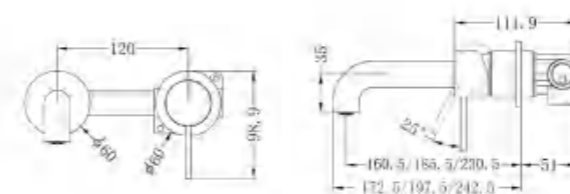

NR221907d160BG
NR221907d185BG / NR221907d230BG