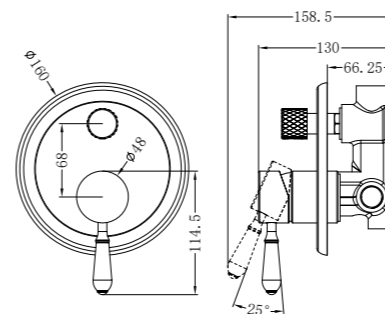

NR692109a02CH

Shower Mixer With Divertor With Metal Lever