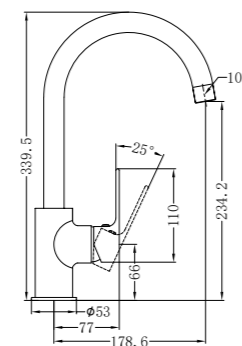

NR321506MB

Kitchen Mixer Gooseneck Spout
WELS Rating: 6 Star, 4.5L/Min