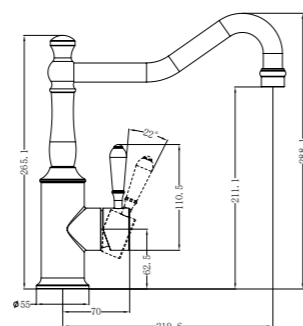

NR69210701CH

Kitchen Mixer Hook Spout With White Porcelain Lever
Wels Rating: 5 Star, 6L/Min