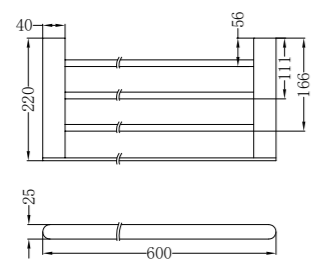

NR9030dCH

Double Towel Rail 800mm

NR9087aCH

Shower Shelf
● ● ● ● ●

NR9089CH

Towel Rack
● ● ● ● ●

NR9088CH

Toilet Brush Holder
● ● ● ● ●