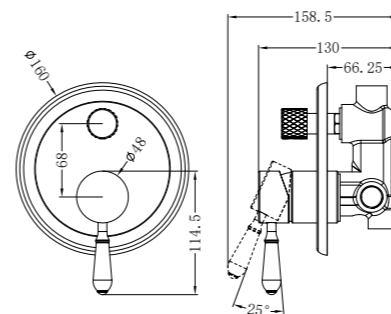

NR692109a01MB

Shower Mixer With Divertor With White Porcelain Lever