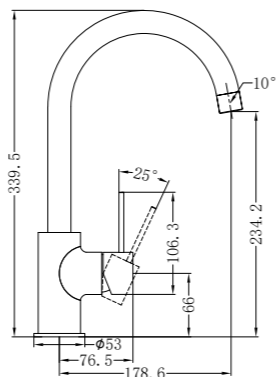

Kitchen Mixer

Wels Rating: 6 Star, 4.5L/Min

NR221901cCH

Hob Basin Mixer Square Spout

Wels Rating: 6 Star, 4.5L/Min