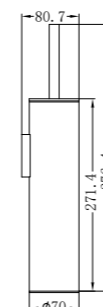

Toilet Brush Holder