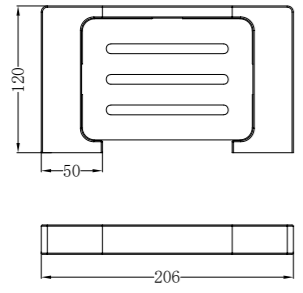

NR8081GM

Soap Dish Holder