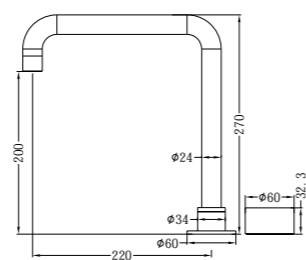

Tall Basin Set
Wels Rating: 5 Star, 6L/Min

NR271901MB