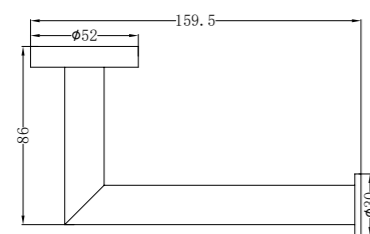

Toilet Brush Holder

Robe Hook

Single Towel Rail 700mm

Single Towel Rail 900mm

Toilet Roll Holder

Hand Towel Rail

Double Towel Rail 700mm

Double Towel Rail 900mm

Metal Shelf