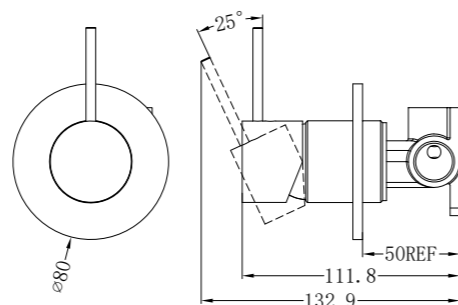

NR221909qGM

Wall Basin Mixer Swivel Spout
Wels Rating: 5 Star, 6L/Min

NR221909GM

Shower Mixer

NR221909bGM

Shower Mixer Handle Up

NR221908GM

Pull Out Sink Mixer With Vegie Spray Function
Wels Rating: 5 Star, 5L/Min