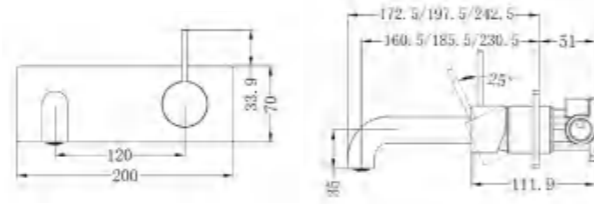

Basin Mixer
Wels Rating: 5 Star, 5L/Min

Tall Basin Mixer
Wels Rating: 5 Star, 5L/Min

Wall Basin Mixer
Separate Back Plate 160/185/230mm Spout
Wels Rating: 5 Star, 6L/Min

NR221907d160BN
NR221907d185BN / NR221907d230BN

Wall Basin Mixer Handle Up
Separate Back Plate 160/185/230mm Spout
Wels Rating: 5 Star, 6L/Min

Wall Basin Mixer 160/185/230mm
Wels Rating: 5 Star, 6L/Min

NR221907b160BN
NR221907b185BN / NR221907b230BN

Wall Basin Mixer Handle Up 160/185/230mm
Wels Rating: 5 Star, 6L/Min

Wall Basin Mixer Swivel Spout Handle Up
Wels Rating: 5 Star, 6L/Min

Wall Basin Mixer Swivel Spout
Wels Rating: 5 Star, 6L/Min