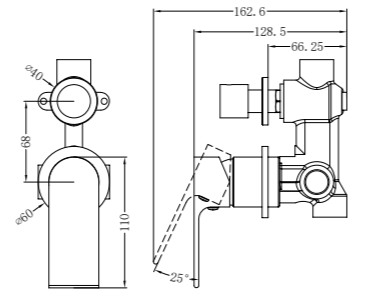

Shower Mixer With Divertor Separate Plate

NR321501dBN