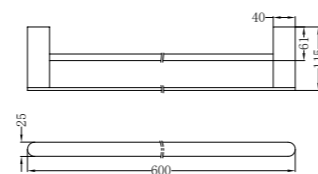

Double Towel Rail 600mm

NR9088GM