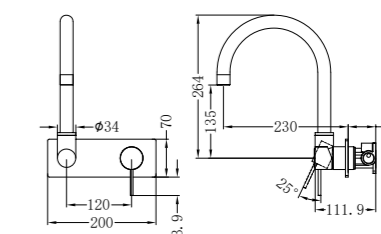

Basin Mixer
Wels Rating: 5 Star, 5L/Min

Tall Basin Mixer
Wels Rating: 5 Star, 5L/Min

Wall Basin Mixer 160/185/230mm
Wels Rating: 5 Star, 6L/Min

Wall Basin Mixer Handle Up 160/185/230mm
Wels Rating: 5 Star, 6L/Min

Wall Basin Mixer
Separate Back Plate 160/185/230mm Spout
Wels Rating: 5 Star, 6L/Min

NR221907d160GM
NR221907d185GM / NR221907d230GM

Wall Basin Mixer Handle Up
Separate Back Plate 160/185/230mm Spout
Wels Rating: 5 Star, 6L/Min

Wall Basin Mixer Swivel Spout Handle Up
Wels Rating: 5 Star, 6L/Min

Wall Basin Mixer Swivel Spout
Wels Rating: 5 Star, 6L/Min