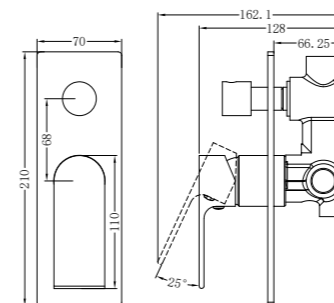

NR321509aBN

Shower Mixer With Divertor