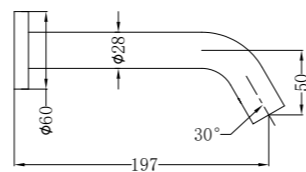

NR401BN

Wallmount Sensor Tap
Wels Rating: 6 Star, 4.5L/Min