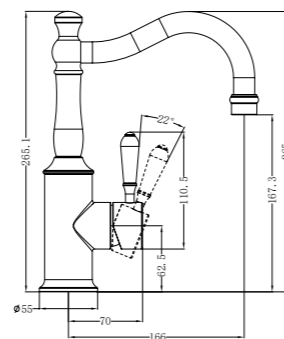

NR69210201AB

Basin Mixer Hook Spout With White Porcelain Lever
Wels Rating: 5 Star, 6L/Min

NR69210701AB

Kitchen Mixer Hook Spout With White Porcelain Lever
Wels Rating: 5 Star, 6L/Min

NR69210801AB

Pull Out Sink Mixer With Vegie Spray Function
With White Porcelain Lever
Wels Rating: 5 Star, 5L/Min