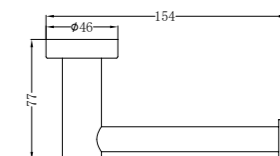

Toilet Roll Holder