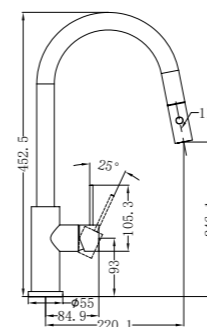

NR221909BG

Shower Mixer

NR221909bBG

Shower Mixer Handle Up

NR221908BG

Pull Out Sink Mixer With Vegie Spray Function
Wels Rating: 5 Star, 5L/Min

NR221901bBG

Hob Basin Mixer Round Spout
Wels Rating: 6 Star, 4.5L/Min