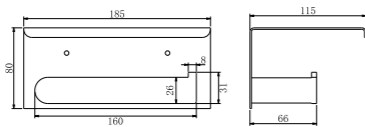

Toilet Roll Holder With Phone Holder