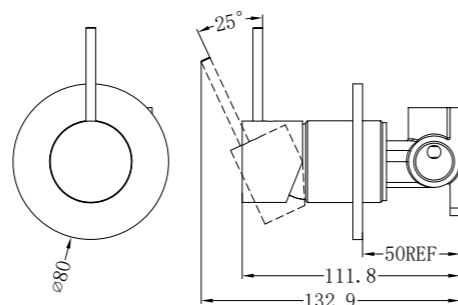

Shower Mixer Handle Up

NR221908CH

Pull Out Sink Mixer With Vegie Spray Function

Wels Rating: 5 Star, 5L/Min