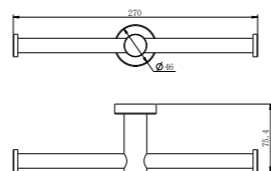

Double Toilet Roll Holder