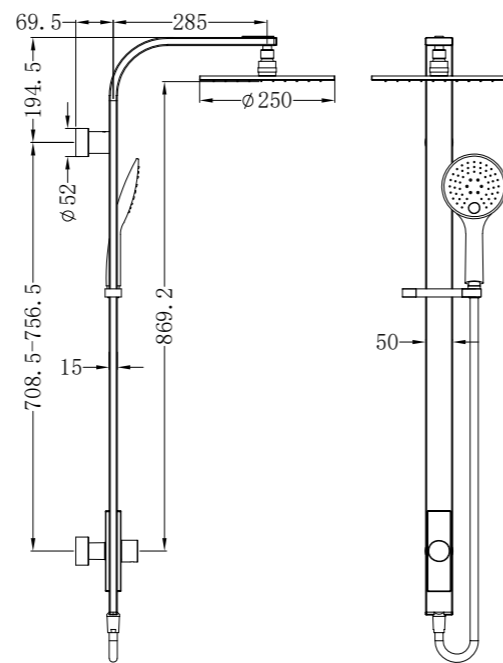

NR250805aBG

Dolce Shower Set
Wels Rating: 3 Star, 8L/Min

NR281305aCH

Rain Round Shower Set Single Hose
Wels Rating: 3 star, 9L/Min

NR281305bCH

Rain Round Shower Set Double Hose
Wels Rating: 3 star, 9L/Min

NR281305aMB