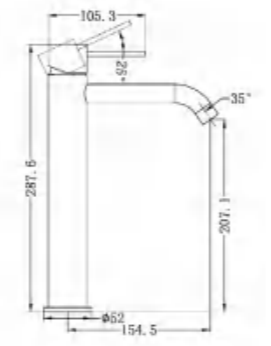

Tall Basin Mixer
Wels Rating: 5 Star, 5L/Min

NR221907c160MB
NR221907c185MB / NR221907c230MB

Wall Basin Mixer
Separate Back Plate 160/185/230mm Spout
Wels Rating: 5 Star, 6L/Min