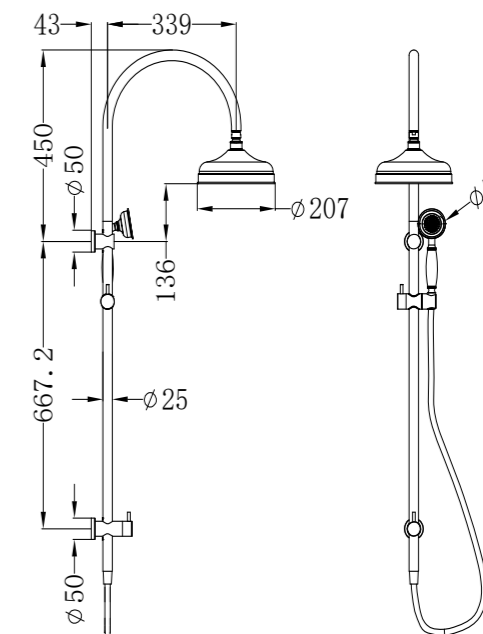

NR69210501CH

Twin Shower With White Porcelain Hand Shower
Wels Rating: 3 Star, 9L/Min