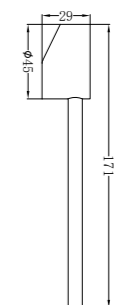

NR110009dCH

Classic Care Shower Mixer

NR503022CH

Classic Care Handle Only

NR503069CH

Dolce Care Handle Only

NR503069MB

Dolce Care Handle Only