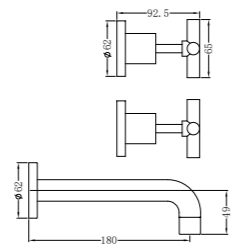

NR201607bMB

Wall Basin Set 180mm Spout
Wels Rating: 5 Star, 6L/Min