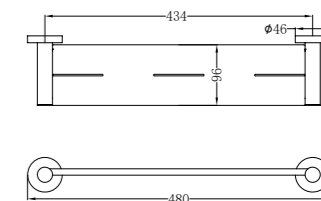

Shower Shelf