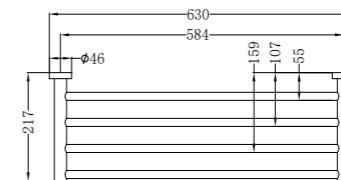

NR1986BN

Toilet Roll Holder