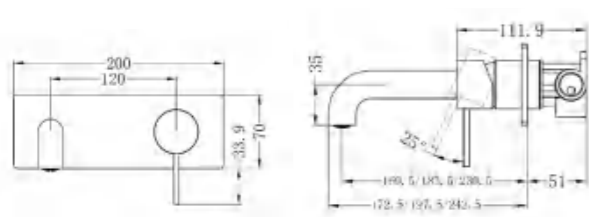

NR221907b160BG
NR221907b185BG / NR221907b230BG

Wall Basin Mixer Handle Up 160/185/230mm
Wels Rating: 5 Star, 6L/Min

NR221909pBG

Wall Basin Mixer Handle Up
Wels Rating: 5 Star, 6L/Min

NR221909qBG

Wall Basin Mixer
Wels Rating: 5 Star, 6L/Min