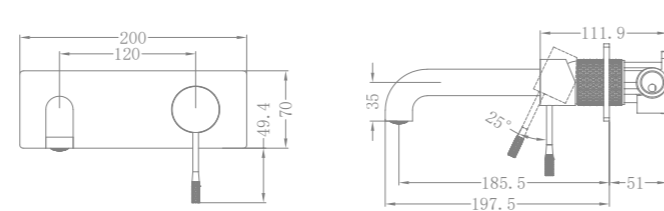

NR251908BZ

Pull Out Sink Mixer
Wels Rating:5 Star 5L/Min

NR251901aBZ

Tall Basin Mixer
Wels Rating:5 Star 5L/Min

NR251907aBZ

Wall Basin/Bath Mixer
Wels Rating:5 Star 6L/Min

NR251907bBZ

Wall Basin/Bath Mixer Separate Back Plate
Wels Rating:5 Star 6L/Min