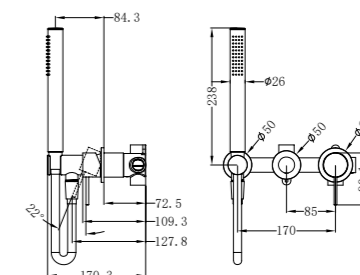

NR221903fCH

Shower Mixer Divertor System Separate Back Plate
Wels Rating: 4 Star, 7.5l/Min