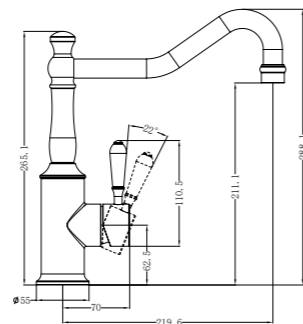

Kitchen Mixer Hook Spout With Metal Lever
Wels Rating: 5 Star, 6L/Min

NR69210802AB