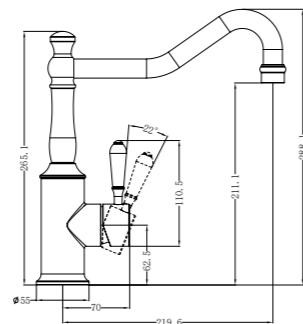

NR69210902CH

Shower Mixer With Metal Lever

NR69210602CH

Kitchen Mixer Goosneck Spout With Metal Lever
Wels Rating: 5 Star, 6L/Min

NR69210702CH

Kitchen Mixer Hook Spout With Metal Lever
Wels Rating: 5 Star, 6L/Min