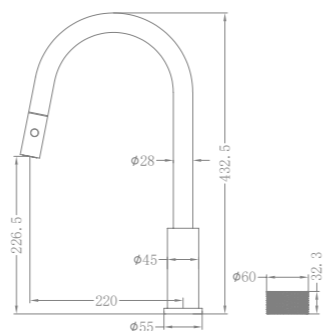

NR252008BG

Pull Out Kitchen Set
Wels Rating: 5 Star, 5L/Min