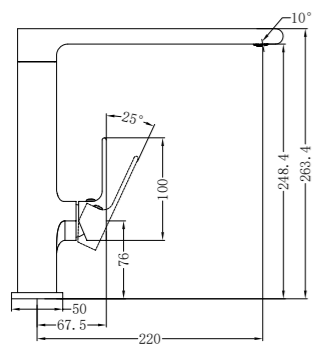

NR321509dCH

NR321507CH

Kitchen Mixer
Wels Rating: 5 Star, 5L/Min