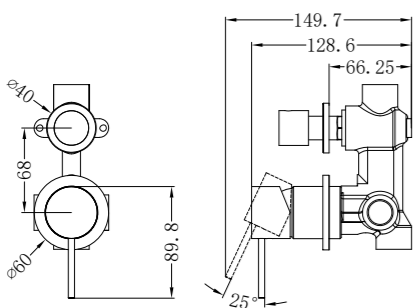

NR221909tMB

Shower Mixer With Divertor Separate Back Plate