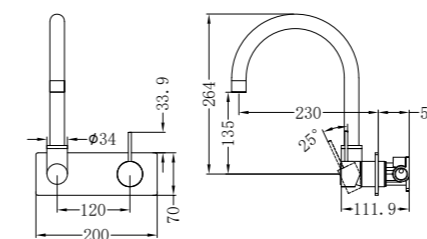

NR221909qCH

Wall Basin Mixer Swivel Spout
Wels Rating: 5 Star, 6L/Min