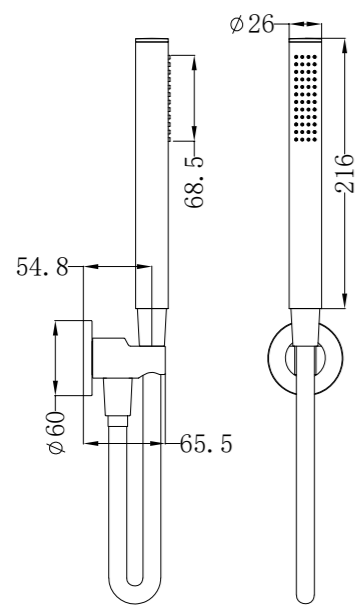

NR307CH

Round Shower Bracket
Wels Rating: 4 Star, 7.5L/Min

NR307MB

Round Shower Bracket
Wels Rating: 4 Star, 7.5L/Min

NR307BN

Round Shower Bracket
Wels Rating: 4 Star, 7.5L/Min

NR307GM

Round Shower Bracket
Wels Rating: 4 Star, 7.5L/Min

NR307BG

Round Shower Bracket
Wels Rating: 4 Star, 7.5L/Min