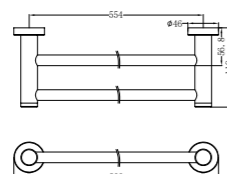

Single Towel Rail 600mm

NR2024dCH

Double Towel Rail 600mm

NR2030CH

Single Towel Rail 800mm

NR2030dCH

Double Towel Rail 800mm

NR2024BN