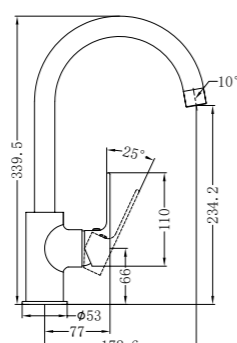

NR321506BN

Kitchen Mixer Gooseneck Spout
Wels Rating: 6 Star, 4.5L/Min