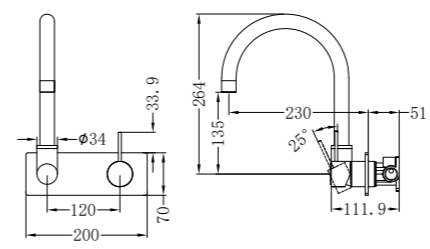

NR221909qMB

Wall Basin Mixer Swivel Spout
Wels Rating: 5 Star, 6L/Min