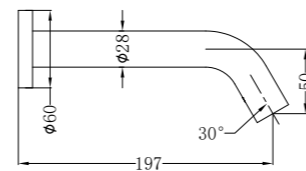

NR401MW

Wallmount Sensor Tap
Wels Rating: 6 Star, 4.5L/Min