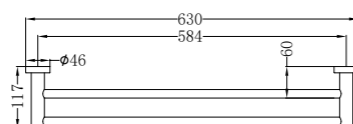

Towel Ring

NR1924dCH

Double Towel Rail 600mm

NR1924CH

Single Towel Rail 600mm

NR1930dCH

Double Towel Rail 800mm

NR1930CH