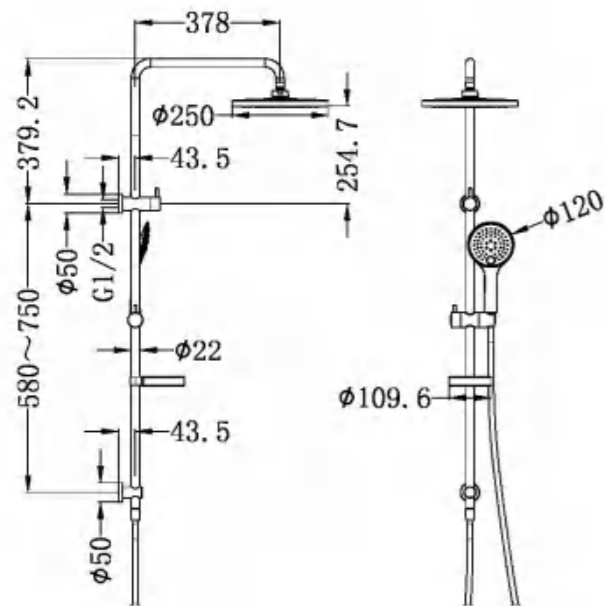

NR232105MB

Project Twin Shower Set
Wels Rating: 4 Star, 7.5L/Min