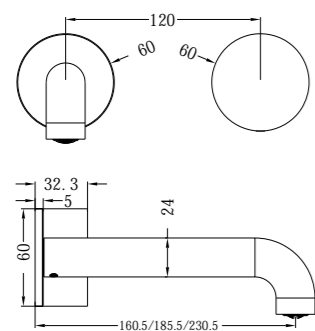

Shower Mixer
Wels Rating: N/A

NR271907a160BG / NR271907a185BG / NR271907a230BG

Wall Basin Set 160mm/185mm/230mm Spout
Wels Rating: N/A

NR271908BG

Pull Out Kitchen Set
Wels Rating: 5 Star, 5L/Min

NR271909BN