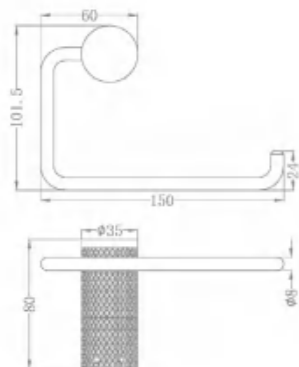

NR2580aGR

Towel Ring

NR2587aGR

Metal Shelf

NR2524GR

Single Towel Rail 600mm

NR2586GR

Toilet Roll Holder