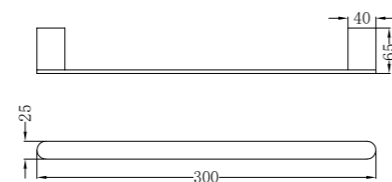

NR9024dMB

Double Towel Rail 600mm

NR9086MB

Toilet Roll Holder

NR9080MB

Hand Towel Rail

NR9030MB

Single Towel Rail 800mm