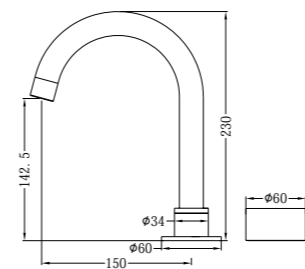

Basin Set
Wels Rating: 6 Star, 4.5L/Min

NR271901aMB