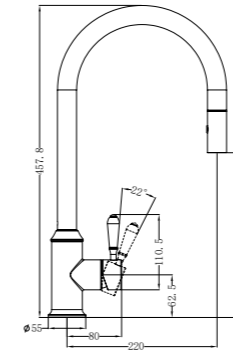

NR69210202AB

Basin Mixer Hook Spout With Metal Lever
Wels Rating: 5 Star, 6L/Min

NR69210702AB

Kitchen Mixer Hook Spout With Metal Lever
Wels Rating: 5 Star, 6L/Min

NR69210802AB

Pull Out Sink Mixer With Vegie Spray Function With Metal Lever
Wels Rating: 5 Star, 5L/Min