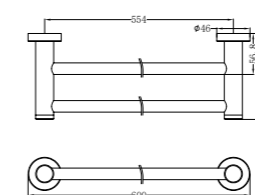

Single Towel Rail 600mm

NR2024dBN

Double Towel Rail 600mm

NR2030BN

Single Towel Rail 800mm

NR2030dBN

Double Towel Rail 800mm

NR2080CH