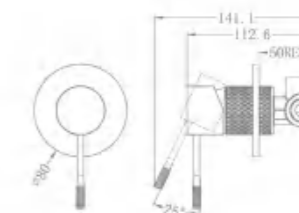

Shower Mixer
Wels Rating:N/A

NR251908BG