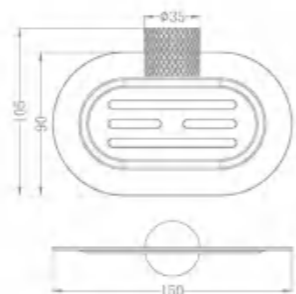

Soap Dish Holder