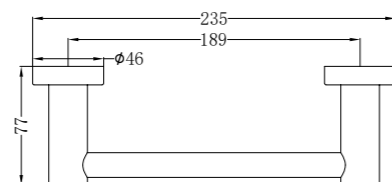

Single Towel Rail 800mm

NR1987aGM

Shower Shelf

NR1982BG

Robe Hook

NR1980aBG

Hand Towel Rail

NR1986dGM