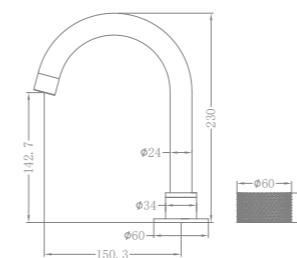

NR252001BZ

Basin Set
Wels Rating: 6 Star, 4.5L/Min