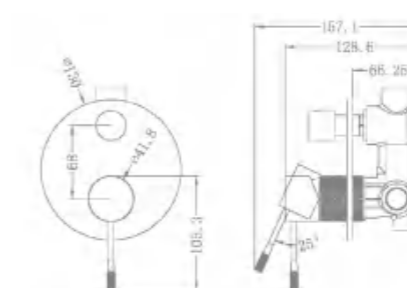

Shower Mixer With Divertor
Wels Rating:N/A

NR251909hBG