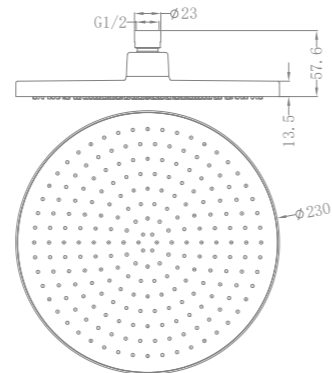

NR508079BG

Opal Shower Head
Wels Rating:2 Star, 11L/Min

NR508079BZ

Opal Shower Head
Wels Rating:2 Star, 11L/Min

NR508076MW

Air Shower Head
Wels Rating:2 Star 11L/Min

NRROA1001CH

250m Round Shower Head
Wels Rating:3 Star, 9L/Min