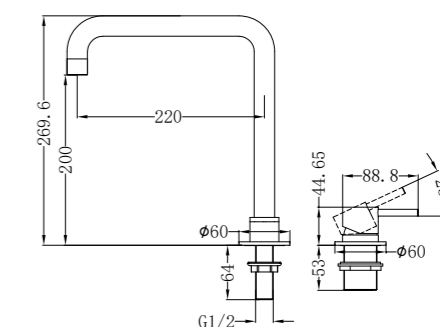

NR221909MW

Shower Mixer

NR221909aMW

Shower Mixer With Divertor

NR221909bMW

Shower Mixer Handle Up

NR221907MW

Kitchen Mixer

Wels Rating: 6 Star, 4.5L/Min

NR221908MW

Pull Out Sink Mixer With Vegie Spray Function

Wels Rating: 5 Star, 5L/Min

NR221903160MW

NR221903215MW / NR221903250MW

Basin/Bath Spout Only 160/215/250mm

Wels Rating: 5 Star, 6L/Min

NR221901bMW

Hob Basin Mixer Round Spout

Wels Rating: 6 Star, 4.5L/Min

NR221901cMW

Hob Basin Mixer Square Spout

Wels Rating: 6 Star, 4.5L/Min