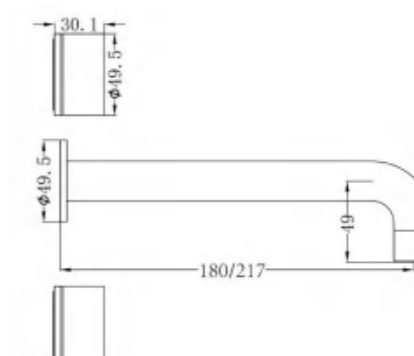

NR211707a180MB / NR211707a217MB

Wall Basin Set 180/217mm
Wels Rating: 5 Star, 6L/Min