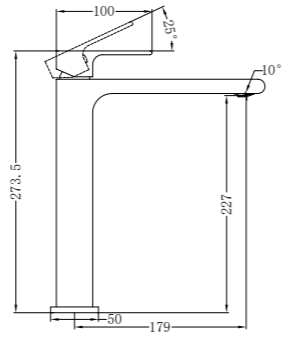

NR321501aGM

Tall Basin Mixer
Wels Rating: 5 Star, 5L/Min
●●●●●