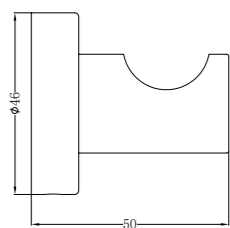

Robe Hook

Hand Towel Rail

Double Toilet Roll Holder

Toilet Brush Holder

Towel Rack

Toilet Roll Holder

Towel Ring

Double Towel Rail 600mm

Single Towel Rail 600mm

Double Towel Rail 800mm

Single Towel Rail 800mm

Shower Shelf