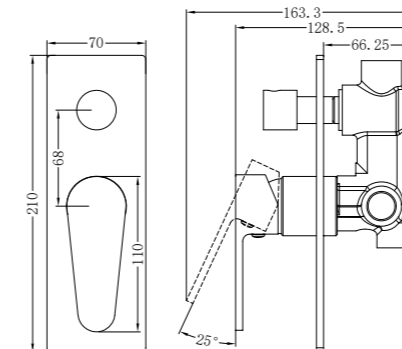

NR221409aCH

Shower Mixer with Divertor