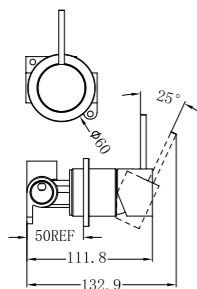

Hob Basin Mixer Square Spout
Wels Rating: 6 Star, 4.5L/Min

NR221909jBG

Shower Mixer With 60mm Plate Handle Up

NR221909tBG

Shower Mixer With Divertor Separate Back Plate

NR221909hBG

Shower Mixer With 60mm Plate