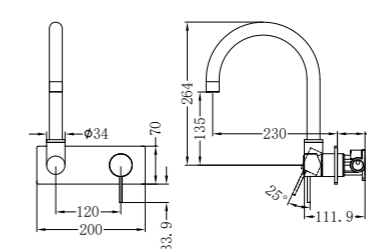

**NR221903160CH
NR221903215CH / NR221903250CH**

Basin/Bath Spout Only 160/215/250mm
Wels Rating: 5 Star, 6L/Min