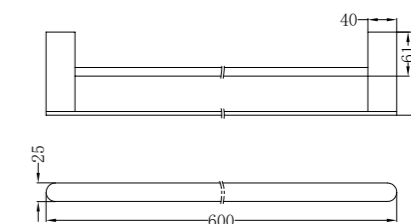

NR9024dCH

Double Towel Rail 600mm