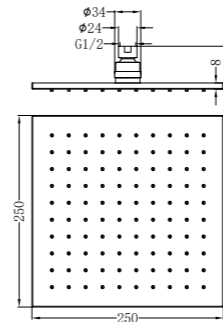

NRROB1003CH

250mm Square Shower Head
Wels Rating: 3 Star, 9L/Min

NRROB1003GM

250mm Square Shower Head
Wels Rating: 3 Star, 9L/Min

NRROB1003BN

250mm Square Shower Head
Wels Rating: 3 Star, 9L/Min

NRROB1003MB