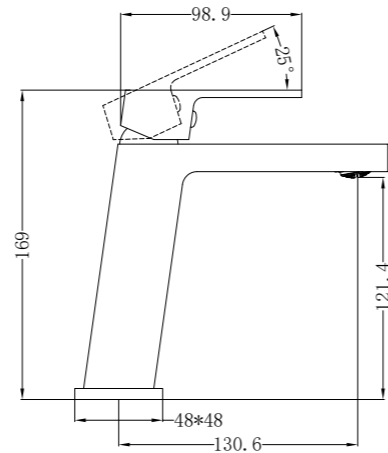

NR281303CH

Bath Spout

NR206CH

Swivel Bath Spout

NR301501MB

Basin Mixer Angle Spout
Wels Rating: 5 Star, 5L/Min

NR301507MB

Kitchen Mixer
Wels Rating: 5 Star, 5L/Min