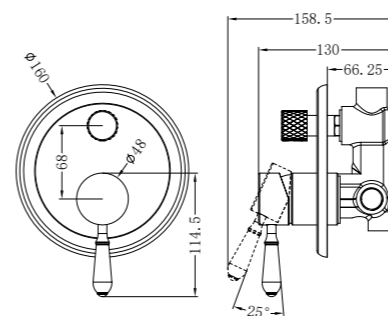

NR692109a03CH

Shower Mixer With Divertor With Black Porcelain Lever