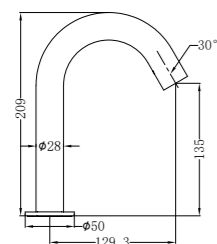

NR402BN

Electronic Basin Tap
Wels Rating: 6 Star, 6L/Min