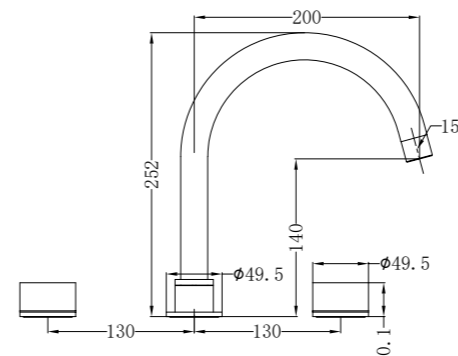

NR211701MB

Basin Set
Wels Rating: 5 Star, 6L/Min

NR211707MB

Kitchen Set
Wels Rating: 5 Star, 6L/Min

NR211703MB

Bath Set

NR211707a180MB / NR211707a217MB

Wall Basin Set 180/217mm
Wels Rating: 5 Star, 6L/Min

NR211709MB

Wall Top Assemblies