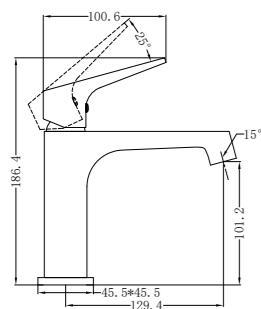

Basin Mixer
Wels Rating: 5 Star, 6L/Min