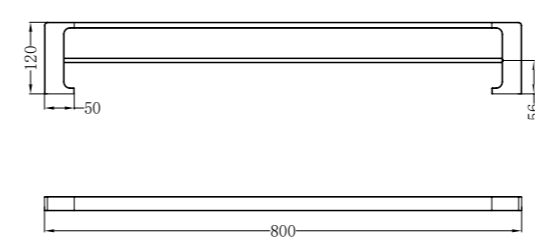

NR8087aMB

Metal Shelf

Celia Range

With its strong edges and streamlined design, the Celia collection will add a trendy touch to any bathroom, kitchen or laundry space. Its well-defined edges and elegant curves are perfectly complemented by the gorgeously rounded taps for a look that is luxurious and modern.