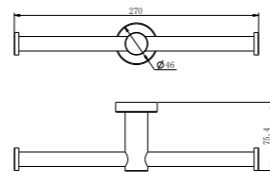

Double Toilet Roll Holder