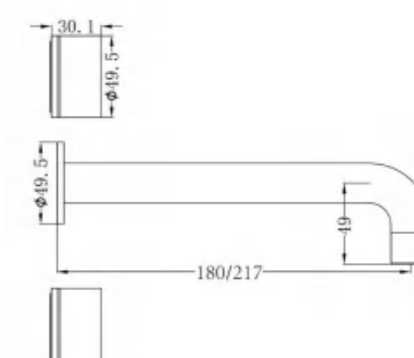

Wall Basin Set 180/217mm
Wels Rating: 5 Star, 6L/Min