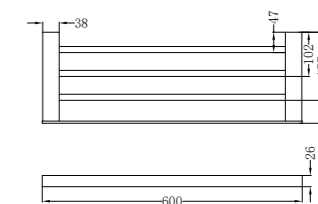

NR4688MB

Toilet Brush Holder

NR4624MB

Single Towel Rail 600mm

NR4630MB

Single Towel Rail 800mm

NR4689MB

Towel Rack