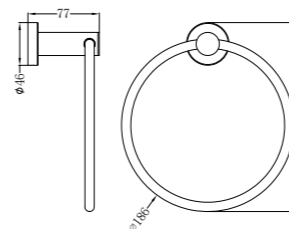

Hand Towel Ring