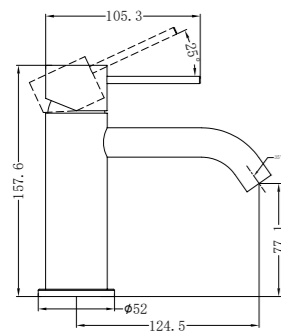

NR221907a160BN
NR221907a185BN / NR221907a230BN

Wall Basin Mixer 160/185/230mm
Wels Rating: 5 Star, 6L/Min