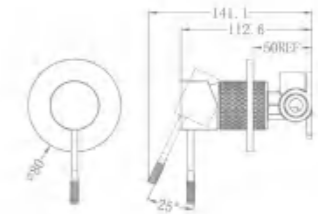

NR251909eBZ

Shower Mixer With Divertor Separate Plate
Wels Rating:N/A

NR251909aBZ

Shower Mixer With Divertor
Wels Rating:N/A

NR251909BZ

Shower Mixer
Wels Rating:N/A

NR251909hBZ

Shower Mixer With 60mm Plate
Wels Rating:N/A