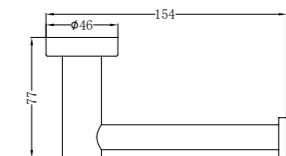

NR1980BN

Towel Ring