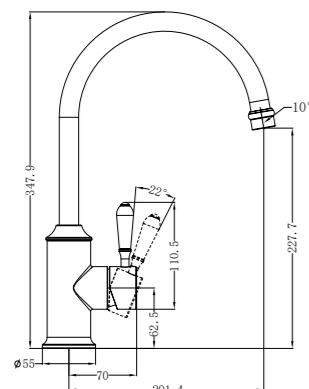

NR69210101CH

Basin Mixer With White Porcelain Lever
Wels Rating: 5 Star, 6L/Min

NR69210601CH

Kitchen Mixer Goosneck Spout With White Porcelain Lever
Wels Rating: 5 Star, 6L/Min

NR69210201CH

Basin Mixer Hook Spout With White Porcelain Lever
Wels Rating: 5 Star, 6L/Min