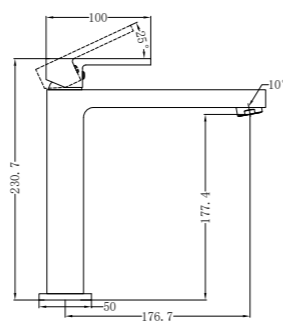

Wall Basin Mixer
Wels Rating: 5 Star, 6L/Min