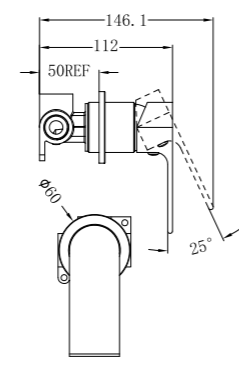

NR321509gBN

Shower Mixer With Divertor Separate Plate

NR321501dBN

Bianca Mid Tall Basin Mixer
Wels Rating: 5 star, 5L/Min

NR321509hBN

Shower Mixer Round Plate 60mm

NR321501GM

Basin Mixer
Wels Rating: 5 Star, 5L/Min
●●●●●