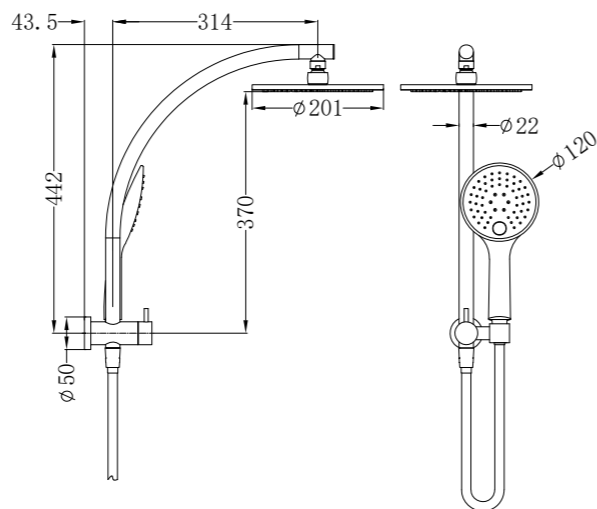

NR250805bBN
Dolce 2 in 1 Shower
(250mm Shower Head)
Wels Rating: 4 star, 7.5L/Min

NR250805bGM
Dolce 2 in 1 Shower
(250mm Shower Head)
Wels Rating: 4 star, 7.5L/Min

NR250805bBG
Dolce 2 in 1 Shower
(250mm Shower Head)
Wels Rating: 4 star, 7.5L/Min