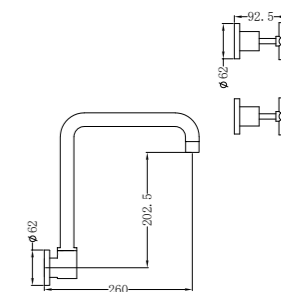

NR201607aMB

Wall Basin Set 215mm Spout
Wels Rating: 5 Star, 6L/Min

NR201607bMB

Wall Basin Set 180mm Spout
Wels Rating: 5 Star, 6L/Min

NR201609BG

Wall Tops Assembly

NR201607aBG

Wall Basin Set 215mm Spout
Wels Rating: 5 Star, 6L/Min

NR201601MB

Basin Set Fixed Spout
Wels Rating: 5 Star, 6L/Min

NR201607MB

Wall Kitchen Set Swivel Spout
Wels Rating: 5 Star, 6L/Min

NR201605MB

All Direction Shower Head
Wels Rating: 6L/Min, Not Star Rated

NR201607bBG

Wall Basin Set 180mm Spout
Wels Rating: 5 Star, 6L/Min

NR201601BG

Basin Set Fixed Spout
Wels Rating: 5 Star, 6L/Min

NR201607BG

Wall Kitchen Set Swivel Spout
Wels Rating: 5 Star, 6L/Min