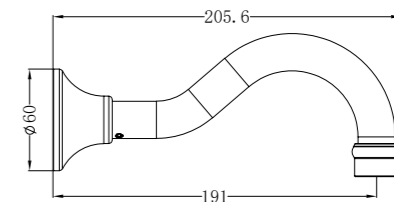

Bath Spout Only