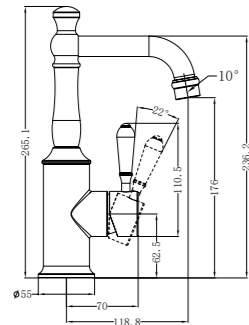

NR69210102MB

Basin Mixer With Metal Lever
Wels Rating: 5 Star, 6L/Min