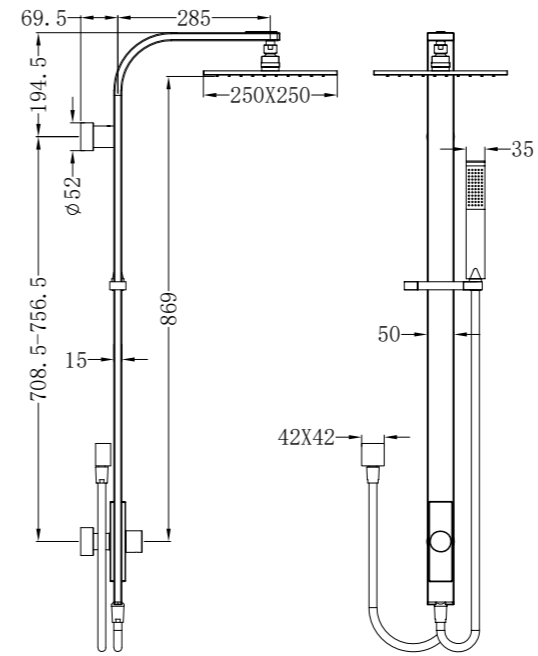

NR281305cCH

Rain Square Shower Set Single Hose
Wels Rating: o Star, 7L/Min

NR281305dCH

Rain Square Shower Set Double Hose
Wels Rating: o Star, 7L/Min