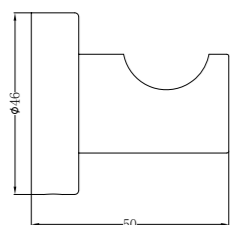

Single Towel Rail 800mm

NR1987aGM

Shower Shelf

NR1982BG

Robe Hook

NR1980aBG

Hand Towel Rail

NR1986dGM