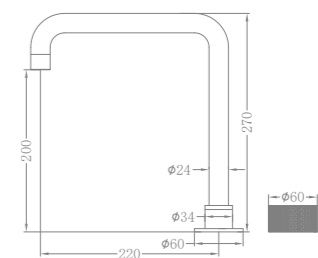

NR252007a160BN / NR252007a185BN / NR252007a230BN

Wall Basin Set 160mm/185mm/230mm Spout
Wels Rating: 5 Star, 6L/Min

NR252008BN

Pull Out Kitchen Set
Wels Rating: 5 Star, 5L/Min

NR252007a160GR / NR252007a185GR / NR252007a230GR