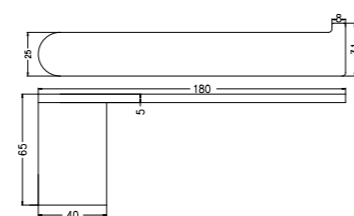

NR9030BG

Single Towel Rail 800mm

NR9030dBG

Double Towel Rail 800mm

NR9087aBG

Shower Shelf

NR9080BG

Hand Towel Rail