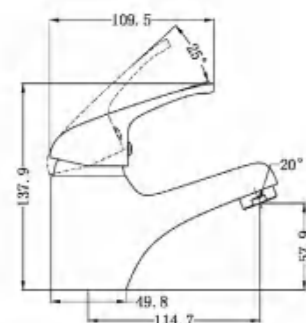

Basin Mixer
Wels Rating: 4 Star, 7.5L/Min