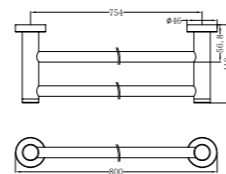

Single Towel Rail 600mm

NR2024dCH

Double Towel Rail 600mm

NR2030CH

Single Towel Rail 800mm

NR2030dCH

Double Towel Rail 800mm

NR2024BN