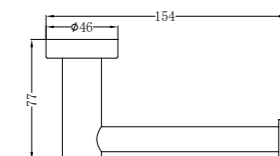

Toilet Roll Holder

Towel Ring