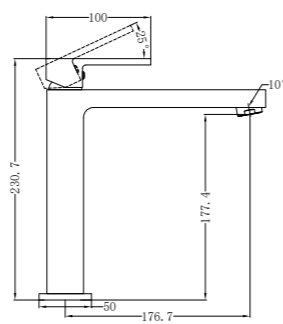

NR301306BN

Kitchen Mixer Gooseneck Spout
Wels Rating: 6 Star, 4.5L/Min