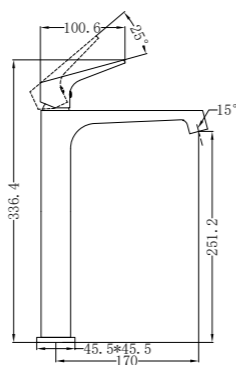

Tall Basin Mixer
Wels Rating: 5 Star, 6L/Min