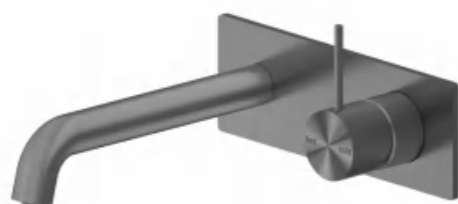

NR221901GM

Basin Mixer
Wels Rating: 5 Star, 5L/Min

NR221901aGM

Tall Basin Mixer
Wels Rating: 5 Star, 5L/Min

NR221907a160GM
NR221907a185GM / NR221907a230GM

Wall Basin Mixer 160/185/230mm
Wels Rating: 5 Star, 6L/Min