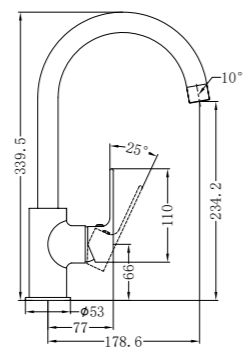

NR321506GM

Kitchen Mixer Gooseneck Spout
Wels Rating: 6 Star, 4.5L/Min
●●●●●