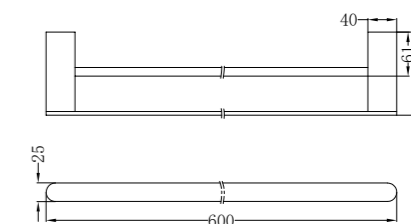

NR9024dMB

Double Towel Rail 600mm

NR9086MB

Toilet Roll Holder

NR9080MB

Hand Towel Rail

NR9030MB

Single Towel Rail 800mm