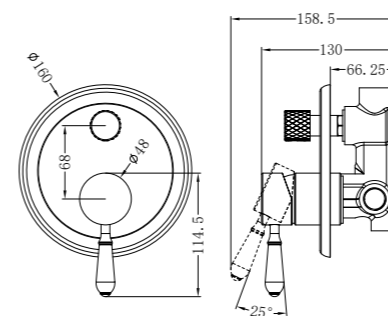

NR692109a02MB

Shower Mixer With Divertor With Metal Lever