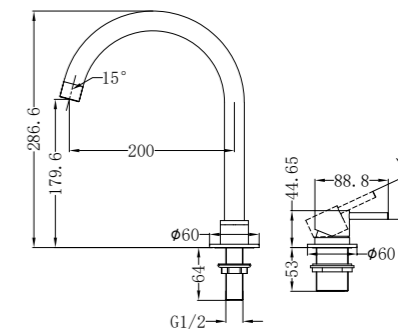

Shower Mixer

Shower Mixer Handle Up

Pull Out Sink Mixer With Vegie Spray Function
Wels Rating: 5 Star, 5L/Min

Hob Basin Mixer Round Spout
Wels Rating: 6 Star, 4.5L/Min

Shower Mixer With Divertor

Kitchen Mixer

Wels Rating: 6 Star, 4.5L/Min

Hob Basin Mixer Square Spout
Wels Rating: 6 Star, 4.5L/Min

Wall Mounted Bath Mixer With Handshower
Wels Rating: 4 Star, 7.5L/Min