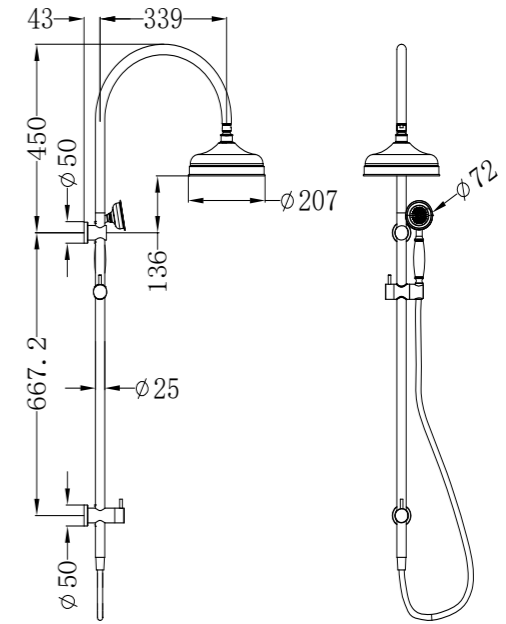

NR508AB

Shower Arm

NR508094AB

200mm Brass Shower Head
Wels Rating: 3 Star, 9L/Min

NR69210501AB

Twin Shower With White Porcelain Hand Shower
Wels Rating: 3 Star, 9L/Min

NR69210502AB

Twin Shower With Metal Hand Shower
Wels Rating: 3 Star, 9L/Min