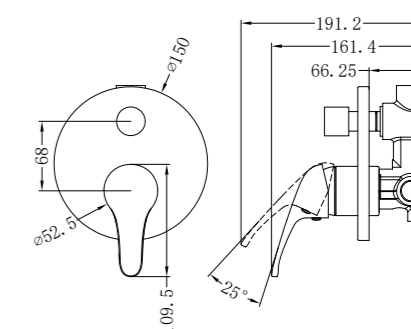

Shower Mixer with Divertor