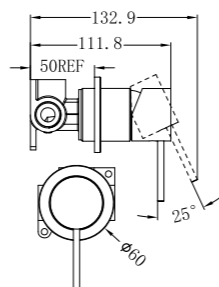

NR221901cBZ

Hob Basin Mixer Square Spout
Wels Rating: 6 Star, 4.5L/Min

NR221909jBZ

Shower Mixer With 60mm Plate Handle Up

NR221909tBZ

Shower Mixer With Divertor Separate Back Plate

NR221909hBZ

Shower Mixer With 60mm Plate