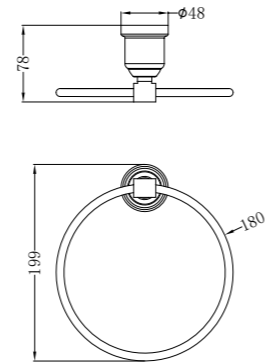

Robe Hook

Towel Ring

Robe Hook

Towel Ring

Toilet Roll Holder

Single Towel Rail 600mm

Double Towel Rail 600mm

Toilet Roll Holder

Single Towel Rail 600mm

Double Towel Rail 600mm