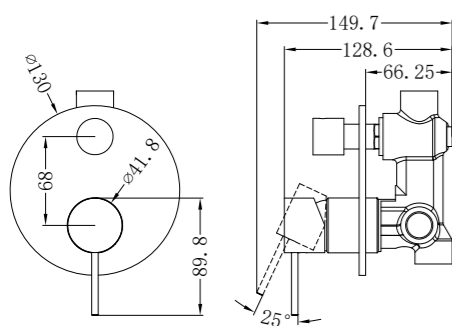

Shower Mixer With Diverter