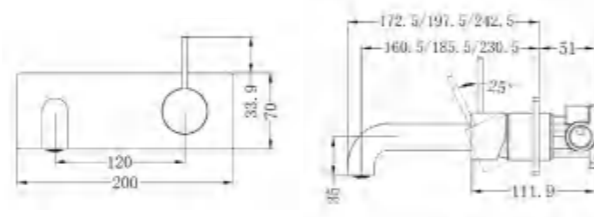

NR221907b160CH / NR221907b185CH / NR221907b230CH

Wall Basin Mixer Handle Up 160/185/230mm
Wels Rating: 5 Star, 6L/Min

NR221909pCH

Wall Basin Mixer Swivel Spout Handle Up
Wels Rating: 5 Star, 6L/Min