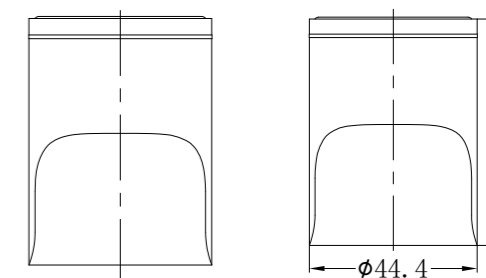

NR201701GM

Basin Set
Wels Rating: 6 Star, 4.5L/Min

NR201707GM

Kitchen Set
Wels Rating: 6 Star, 4.5L/Min

NR201707aGM

Wall Basin Set
Wels Rating: 6 Star, 4.5L/Min

NR201703GM

Bath Set

NR201709GM

Wall Top Assemblies