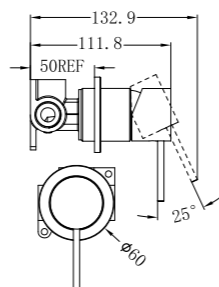

Shower Mixer With 60mm Plate Handle Up

NR221909tMW

Shower Mixer With Divertor Separate Back Plate

NR221909hMW

Shower Mixer With 60mm Plate

NR221909uMW

Shower Mixer With Horizontal 2 Way Divertor

NR221903eMW