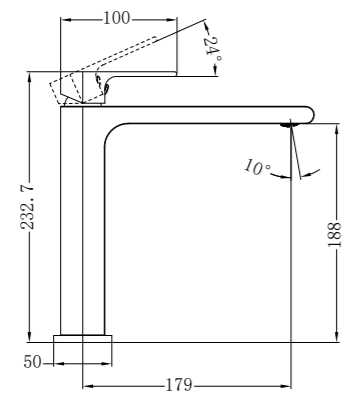

NR321509gBN

Shower Mixer With Divertor Separate Plate

NR321501dBN

Bianca Mid Tall Basin Mixer
Wels Rating: 5 star, 5L/Min

NR321509hBN

Shower Mixer Round Plate 60mm

NR321501GM

Basin Mixer
Wels Rating: 5 Star, 5L/Min
●●●●●