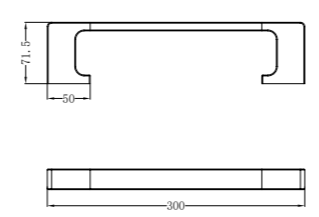

NR8082MB

Robe Hook

NR8086MB

Toilet Roll Holder

NR8080MB

Hand Towel Rail

NR8024dMB

Double Towel Rail 600mm