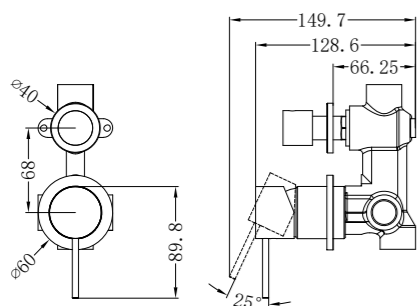

NR221901cBZ

Hob Basin Mixer Square Spout
Wels Rating: 6 Star, 4.5L/Min

NR221909jBZ

Shower Mixer With 60mm Plate Handle Up

NR221909tBZ

Shower Mixer With Divertor Separate Back Plate

NR221909hBZ

Shower Mixer With 60mm Plate