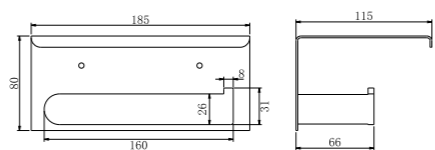

NR9024MB

Single Towel Rail 600mm