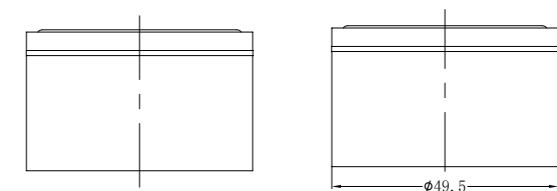

Wall Top Assemblies