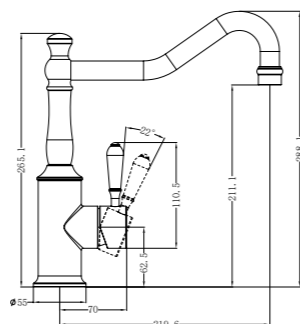

NR69210703CH

Kitchen Mixer Hook Spout With Black Porcelain Lever
Wels Rating: 5 Star, 6L/Min