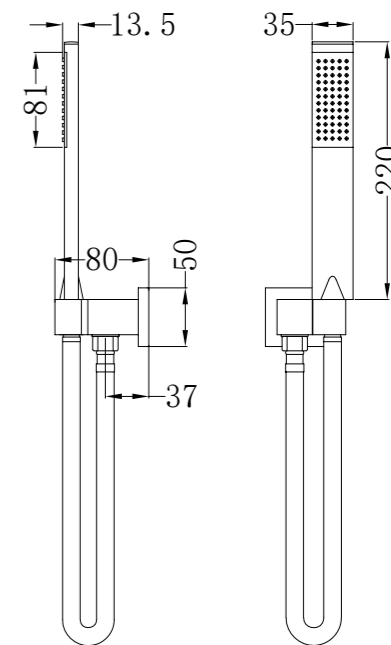

NR307BG

Round Shower Bracket
Wels Rating: 4 Star, 7.5L/Min

NR309CH

Square Shower On Bracket
Wels Rating: 3 Star, 8L/Min

NR309MB

Square Shower On Bracket
Wels Rating: 3 Star, 8L/Min

NR508077CH

Opal Hand Shower
Wels Rating: 3 Star, 9L/Min