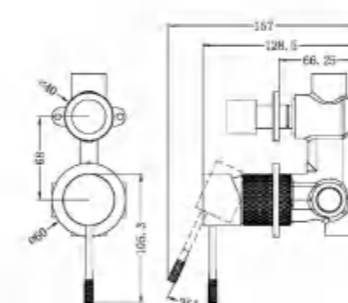

NR251909GR

Shower Mixer
Wels Rating:N/A

NR251908GR

Pull Out Sink Mixer
Wels Rating:5 Star 5L/Min

NR251907aGR

Wall Basin/Bath Mixer
Wels Rating:5 Star 6L/Min

NR251909eGR

Shower Mixer With Divertor Separate Plate
Wels Rating:N/A