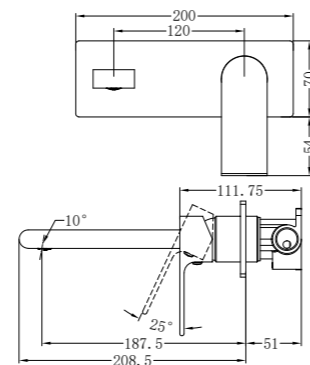

NR321507aBN

Wall Basin Mixer
Wels Rating: 5 Star, 5L/Min