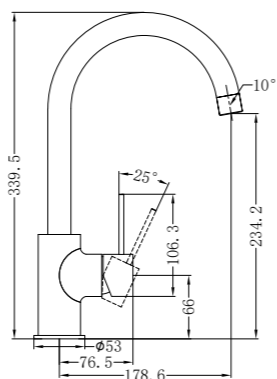

NR221907BG

Kitchen Mixer

Wels Rating: 6 Star, 4.5L/Min