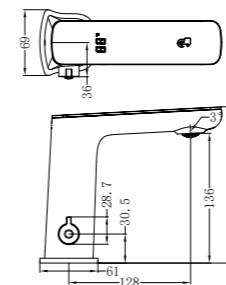

Sensor Mixer
Wels Rating: 5 Star, 5L/Min