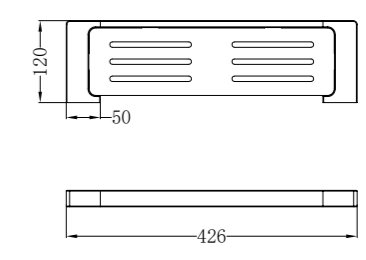

NR8087aMB

Metal Shelf