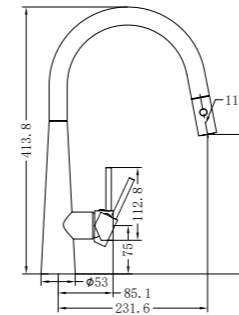

NR581009cCH

Dolce Pull Out Sink Mixer With Vegie Spray Function
Wels Rating: 5 Star, 6L/Min

NR581009cGM

Dolce Pull Out Sink Mixer With Vegie Spray Function
Wels Rating: 5 Star, 6L/Min