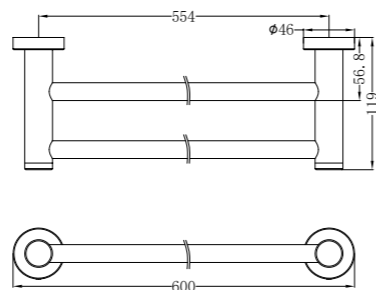

Robe Hook

NR2086BN

Toilet Roll Holder

NR2024MB

Single Towel Rail 600mm

NR2024dMB

Double Towel Rail 600mm

NR2080MB