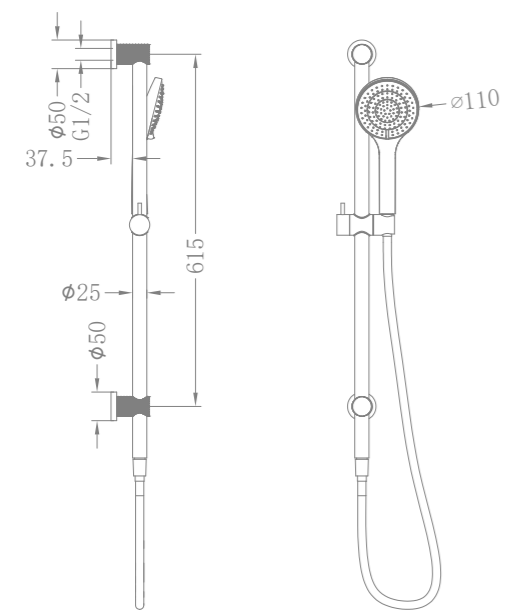

NR301505bCH

Celia 2 In 1 Shower
Wels Rating: 3 Star, 8L/Min

NR251905aBN

Opal Shower Rail With Air Shower
Wels Rating:3 Star 9L/Min

NR251905aBG

Opal Shower Rail With Air Shower
Wels Rating:3 Star 9L/Min

NR251905dBN