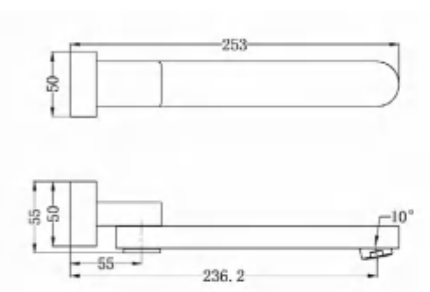

NR207GM

Swivel Bath Spout
●●●●●