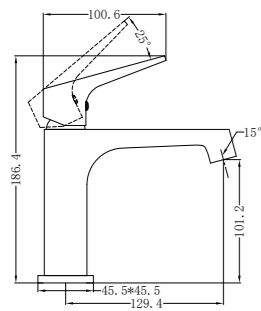

NR221401CH

Basin Mixer
Wels Rating: 5 Star, 6L/Min