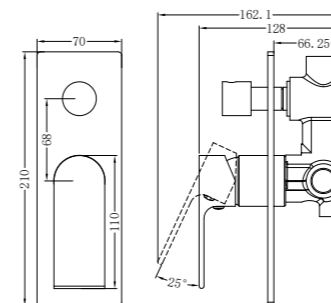

NR321509aBG

Shower Mixer With Divertor