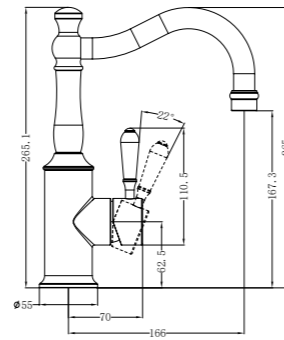

Basin Mixer Hook Spout With Metal Lever
Wels Rating: 5 Star, 6L/Min

NR69210702AB