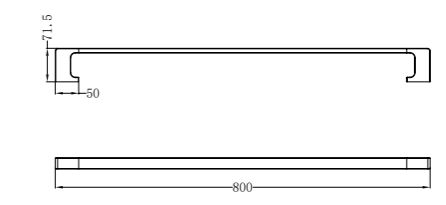

NR8030GM

Single Towel Rail 800mm