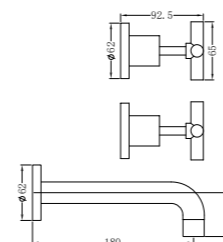

NR201607bBG

Wall Basin Set 180mm Spout
Wels Rating: 5 Star, 6L/Min