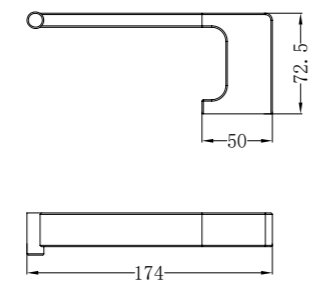

NR8086CH

Toilet Roll Holder