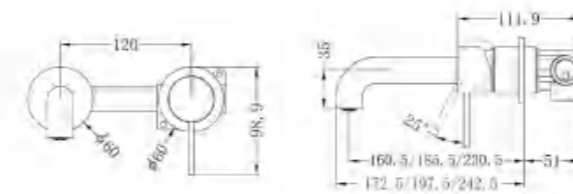

NR221907c160CH / NR221907c185CH / NR221907c230CH

Wall Basin Mixer
Separate Back Plate 160/185/230mm Spout
Wels Rating: 5 Star, 6L/Min