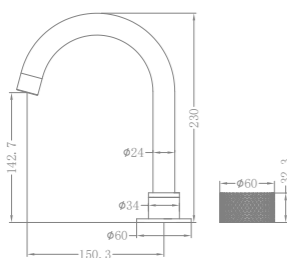

NR252001BN

Basin Set
Wels Rating: 6 Star, 4.5L/Min