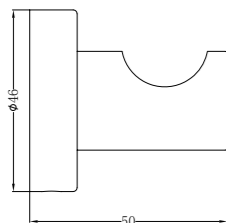

Single Towel Rail 800mm

NR1987aBG

Shower Shelf

NR1982BZ

Robe Hook

NR1980dBZ

Hand Towel Rail

NR1986dBZ