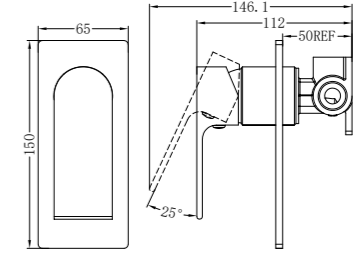

NR321509GM

Shower Mixer
●●●●●