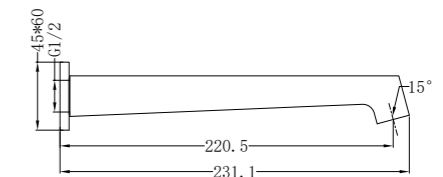

NR221403CH

Bath Spout