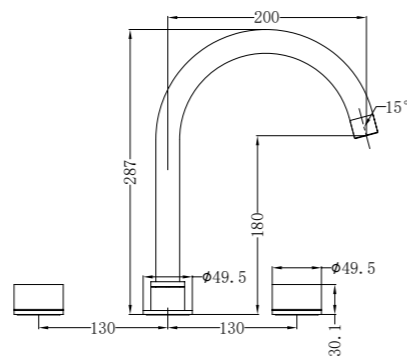

NR211703BG

Bath Set