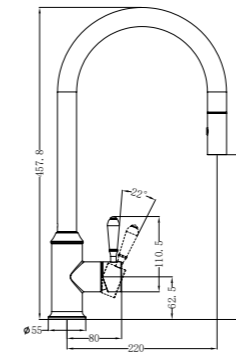

NR69210102MB

Basin Mixer With Metal Lever
Wels Rating: 5 Star, 6L/Min

NR69210202MB

Basin Mixer Hook Spout With Metal Lever
Wels Rating: 5 Star, 6L/Min

NR69210802MB

Pull Out Sink Mixer With Vegie Spray Function
With Metal Lever
Wels Rating: 5 Star, 5L/Min