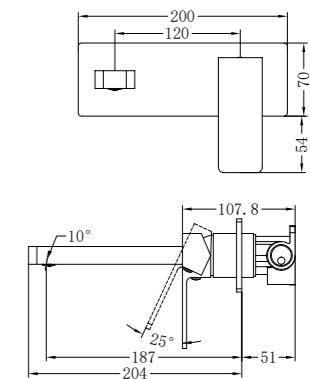

NR301507aCH

Wall Basin Mixer
Wels Rating: 5 Star, 5L/Min