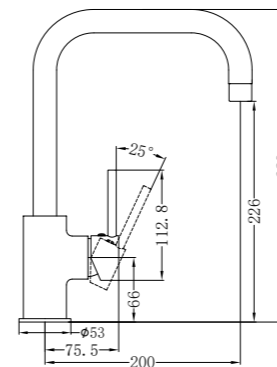

NR250806BN

Kitchen Mixer Square Shape
Wels Rating: 5 Star, 6L/Min