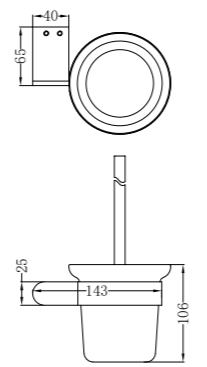

NR9030dMB

Double Towel Rail 800mm

NR9087aMB

Shower Shelf
● ● ● ● ●

NR9088MB

Toilet Brush Holder
● ● ● ● ●

NR9089MB

Towel Rack
● ● ● ● ●