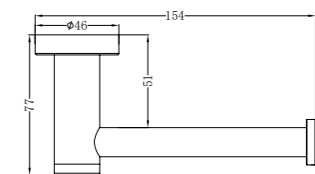

Robe Hook

NR2086BN

Toilet Roll Holder

NR2024MB

Single Towel Rail 600mm

NR2024dMB

Double Towel Rail 600mm

NR2080MB