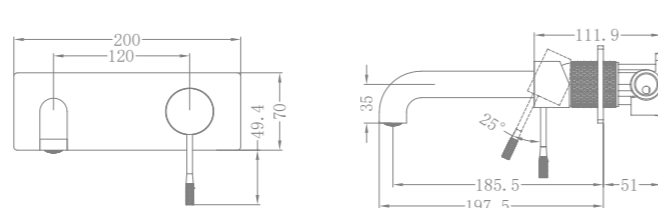

NR251909GR

Shower Mixer
Wels Rating:N/A

NR251908GR

Pull Out Sink Mixer
Wels Rating:5 Star 5L/Min

NR251907aGR

Wall Basin/Bath Mixer
Wels Rating:5 Star 6L/Min

NR251909eGR

Shower Mixer With Divertor Separate Plate
Wels Rating:N/A