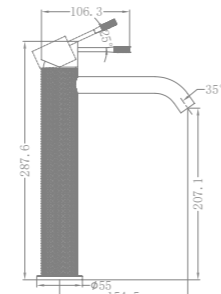

NR251909aGR

Shower Mixer With Divertor
Wels Rating:N/A

NR251909hGR

Shower Mixer With 60mm Plate
Wels Rating:N/A

NR251901BG

Basin Mixer
Wels Rating:5 Star 5L/Min

NR251901aBG

Tall Basin Mixer
Wels Rating:5 Star 5L/Min