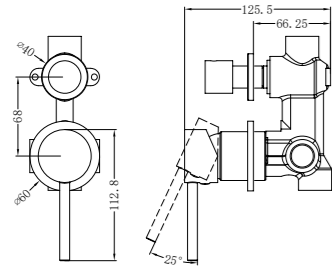

Shower Mixer With Divertor Separate Plate

NR250809aMB