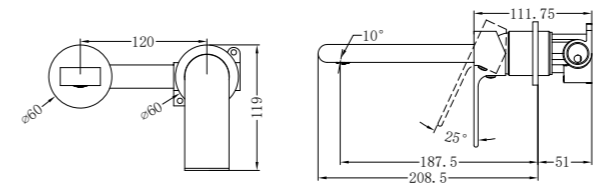

NR321509eGM

Wall Basin Mixer Separate Back Plate
Wels Rating: 5 Star, 5L/Min
●●●●●