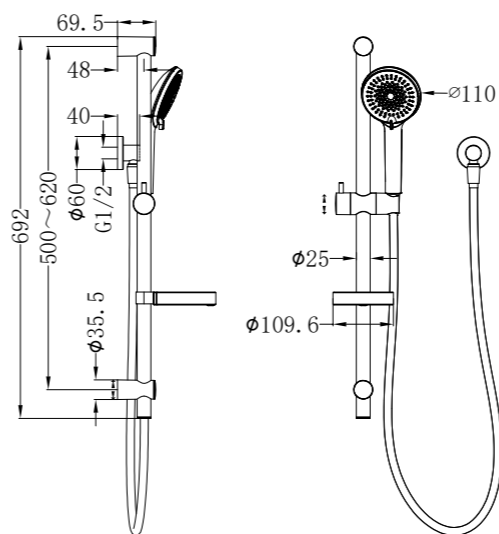

NR311CH

Dolce Shower Rail With Slim Hand Shower
Wels Rating: 4 Star, 7.5L/Min

NR232105aBN

Project Rail Shower
Wels Rating: 3 Star, 9L/Min

NR315MB

Project Rail Shower
Wels Rating: 4 Star, 7.5L/Min

NR315CH

Builder Budget Shower Rail
Wels Rating: 0 Star, 6L/Min