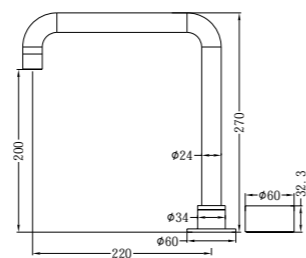

NR271901aBG

Tall Basin Set
Wels Rating: 5 Star, 6L/Min