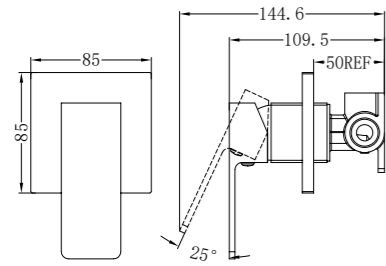

Shower Mixer