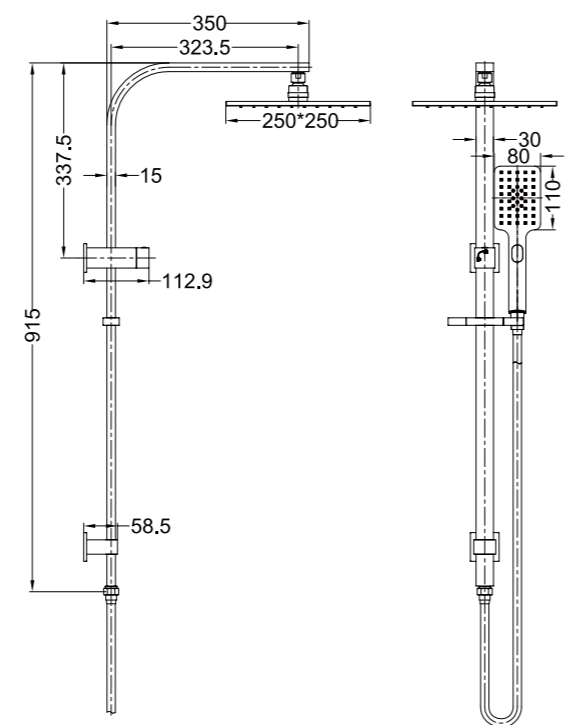

NR250805cCH

Bianca Shower Set
Wels Rating: Not Star, 7L/Min

NR250805cMB

Bianca Shower Set
Wels Rating: 4 Star, 7.5L/Min

NR250805cBN

Bianca Shower Set
Wels Rating: 4 Star, 7.5L/Min

NR250805cGM

Bianca Shower Set
Wels Rating: 4 Star, 7.5L/Min

NR250805cBG

Bianca Shower Set
Wels Rating: 4 Star, 7.5L/Min