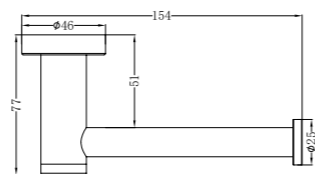

NR2080BN

Hand Towel Ring