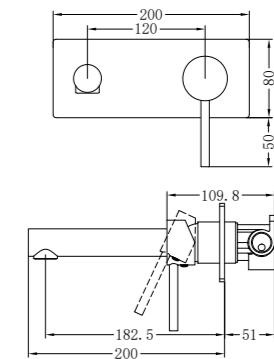

NR250807aMB

Wall Basin Mixer (Straight Spout)
Wels Rating: 5 Star, 6L/Min