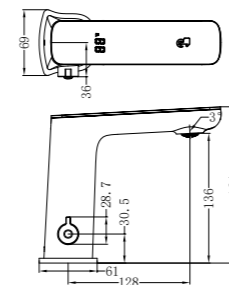

Sensor Mixer
Wels Rating: 5 Star, 5L/Min