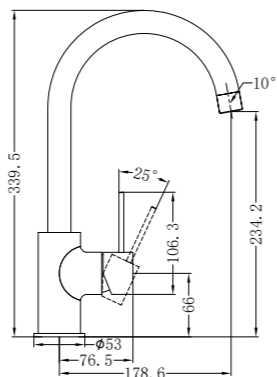

Wels Rating: 6 Star, 4.5L/Min

NR221901cMB

Hob Basin Mixer Square Spout
Wels Rating: 6 Star, 4.5L/Min

NR221903dMB

Wall Mounted Bath Mixer With Handshower
Wels Rating: 4 Star, 7.5L/Min

NR221909jMB

Shower Mixer With 60mm Plate Handle Up