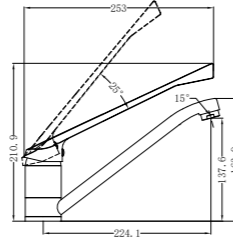

Classic Care Sink Mixer Extended Handle
Wels Rating: 4 Star, 7.5L/Min