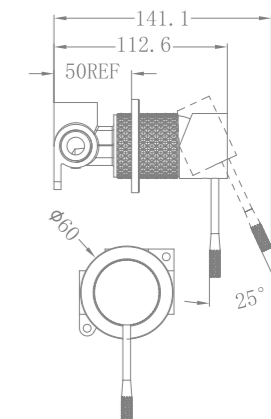

Shower Mixer With 60mm Plate
Wels Rating:N/A