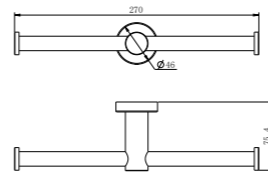

Double Toilet Roll Holder