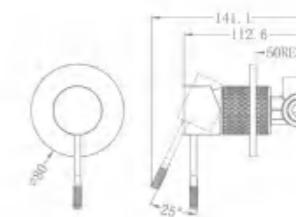

Shower Mixer
Wels Rating:N/A