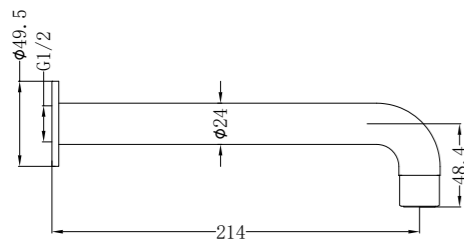

Basin/Bath Spout Only 215mm
Wels Rating: 5 Star, 6L/Min