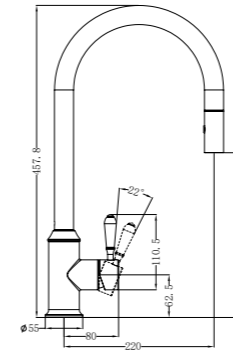

NR69210102CH

Basin Mixer With Metal Lever
Wels Rating: 5 Star, 6L/Min

NR69210202CH

Basin Mixer Hook Spout With Metal Lever
Wels Rating: 5 Star, 6L/Min

NR69210802CH

Pull Out Sink Mixer With Veggie Spray Function With Metal Lever
Wels Rating: 5 Star, 5L/Min