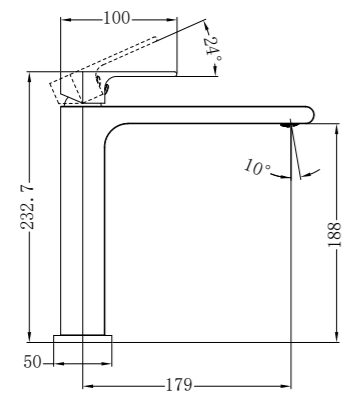

NR321509dGM

Shower Mixer Round Plate

NR321501dGM

Bianca Mid Tall Basin Mixer
WELS Rating: 5 star, 5L/Min

NR321509gGM

Shower Mixer With Divertor Separate Plate

NR321509hGM

Shower Mixer Round Plate 60mm