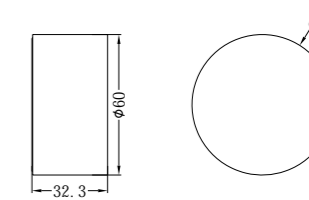

Shower Mixer
Wels Rating: N/A

NR271909GM

Shower Mixer
Wels Rating: N/A

NR271909BG

Shower Mixer
Wels Rating: N/A

Claudia Range

Following extensive research, design and modification,
Claudia was born as our first Sensor Mixer tap.