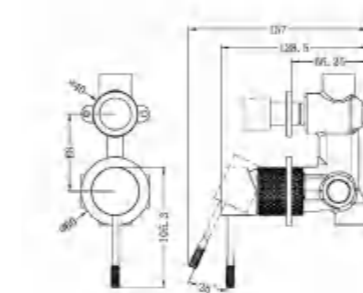

NR251909eBZ

Shower Mixer With Divertor Separate Plate
Wels Rating:N/A

NR251909aBZ

Shower Mixer With Divertor
Wels Rating:N/A

NR251909BZ

Shower Mixer
Wels Rating:N/A

NR251909hBZ

Shower Mixer With 60mm Plate
Wels Rating:N/A