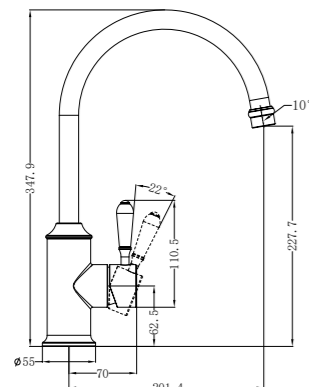

NR69210603CH

Kitchen Mixer Goosneck Spout With Black Porcelain Lever
Wels Rating: 5 Star, 6L/Min