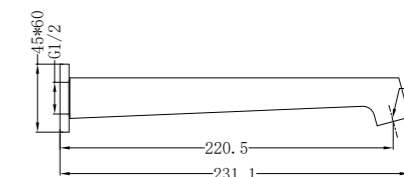

Basin Mixer
Wels Rating: 5 Star, 6L/Min

Tall Basin Mixer
Wels Rating: 5 Star, 6L/Min

Shower Mixer

Kitchen Mixer
Wels Rating: 5 Star, 6L/Min

Wall Basin Mixer
Wels Rating: 5 Star, 6L/Min

Shower Mixer with Divertor

Bath Spout