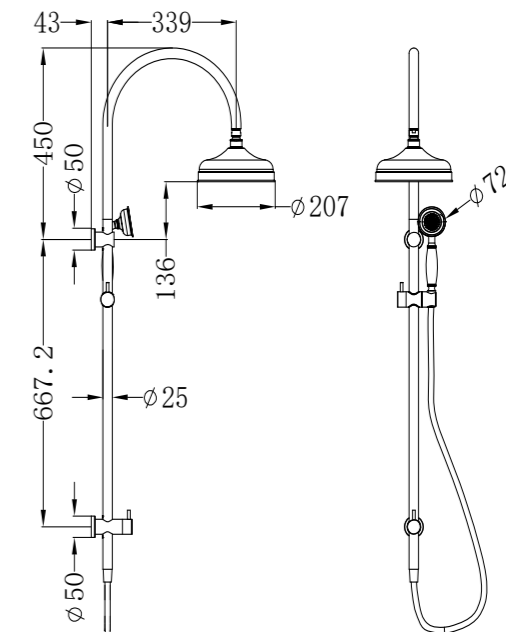

NR508MB

Shower Arm

NR508094MB

200mm Brass Shower Head
Wels Rating: 3 Star, 9L/Min

NR69210501MB

Twin Shower With White Porcelain Hand Shower
Wels Rating: 3 Star, 9L/Min

NR69210502MB

Twin Shower With Metal Hand Shower
Wels Rating: 3 Star, 9L/Min