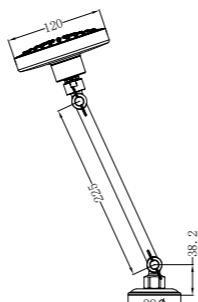

NR201605MB

All Direction Shower Head
Wels Rating: 6L/Min, Not Star Rated