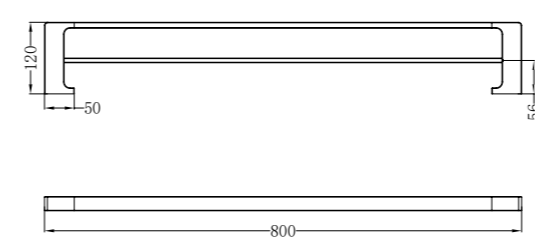

NR8030dCH

Double Towel Rail 800mm