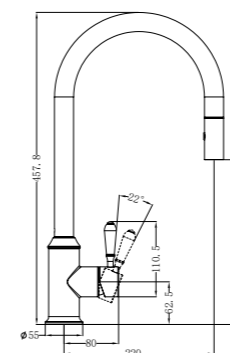

NR69210201AB

Basin Mixer Hook Spout With White Porcelain Lever
Wels Rating: 5 Star, 6L/Min

NR69210701AB

Kitchen Mixer Hook Spout With White Porcelain Lever
Wels Rating: 5 Star, 6L/Min

NR69210801AB

Pull Out Sink Mixer With Vegie Spray Function
With White Porcelain Lever
Wels Rating: 5 Star, 5L/Min