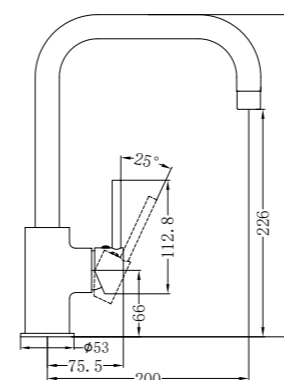

NR250806CH

Kitchen Mixer Square Shape
Wels Rating: 5 Star, 6L/Min