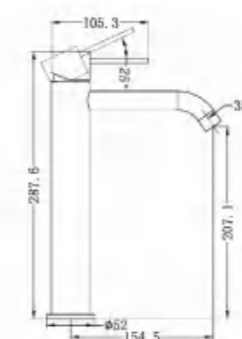

NR221907a160MW
NR221907a185MW / NR221907a230MW

Wall Basin Mixer 160/185/230mm
Wels Rating: 5 Star, 6L/Min