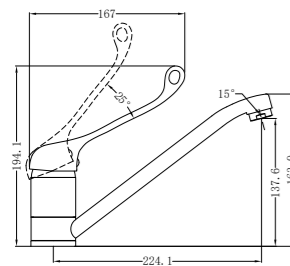

Classic Care Sink Mixer
Wels Rating: 4 Star, 7.5L/Min

NR110007eCH