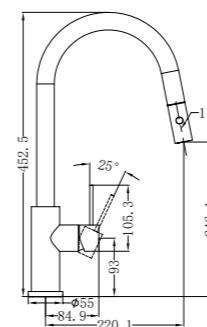

NR221901bCH