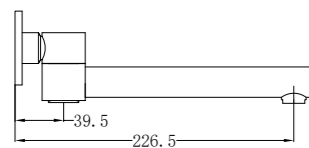

NR3688CH

Wall Mounted Swivel Bath Spout

Wall Mounted Swivel Bath Spout