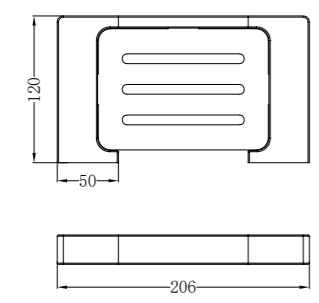

NR8081MB

Soap Dish Holder