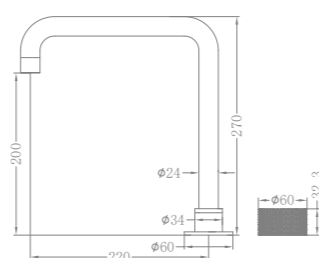

NR252001aBN

Tall Basin Set
Wels Rating: 5 Star, 6L/Min