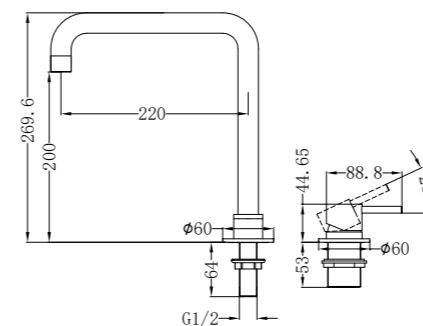

Shower Mixer

Shower Mixer Handle Up

Pull Out Sink Mixer With Vegie Spray Function

Wels Rating: 5 Star, 5L/Min

Hob Basin Mixer Round Spout

Wels Rating: 6 Star, 4.5L/Min

Shower Mixer With Diverter

Kitchen Mixer

Wels Rating: 6 Star, 4.5L/Min

Hob Basin Mixer Square Spout

Wels Rating: 6 Star, 4.5L/Min

Wall Mounted Bath Mixer With Handshower

Wels Rating: 4 Star, 7.5L/Min