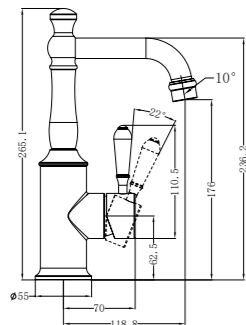

NR69210101CH

Basin Mixer With White Porcelain Lever
Wels Rating: 5 Star, 6L/Min

NR69210601CH

Kitchen Mixer Goosneck Spout With White Porcelain Lever
Wels Rating: 5 Star, 6L/Min

NR69210201CH

Basin Mixer Hook Spout With White Porcelain Lever
Wels Rating: 5 Star, 6L/Min