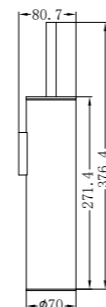

Toilet Brush Holder

NR1989BN