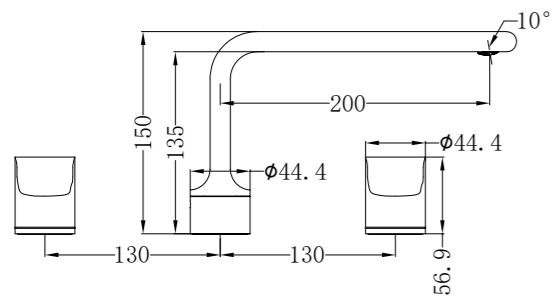

NR201703CH

Bath Set