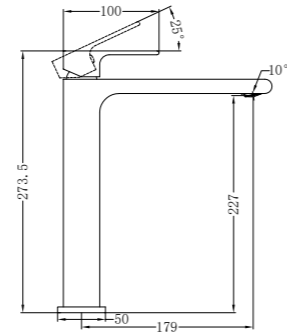

NR321501aCH

Tall Basin Mixer
Wels Rating: 5 Star, 5L/Min