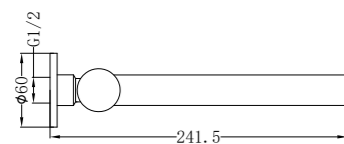

Wall Mounted Swivel Bath Spout

Wall Mounted Swivel Bath Spout