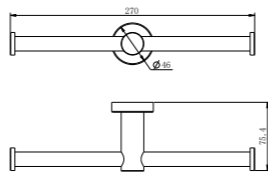

Double Toilet Roll Holder