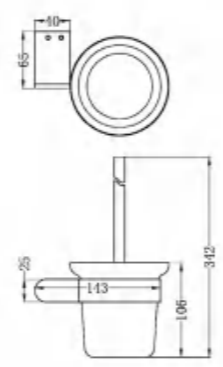

NR9030dCH

Double Towel Rail 800mm

NR9087aCH

Shower Shelf
● ● ● ● ●

NR9089CH

Towel Rack
● ● ● ● ●

NR9088CH

Toilet Brush Holder
● ● ● ● ●