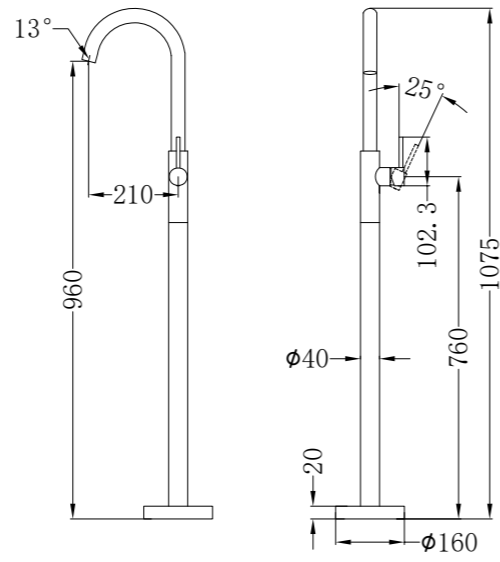

Floormount Mixer