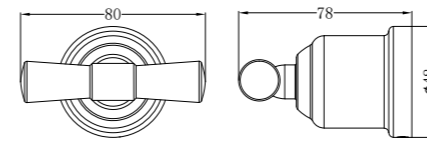

Robe Hook

Towel Ring

Robe Hook

Towel Ring

Toilet Roll Holder

Single Towel Rail 600mm

Double Towel Rail 600mm

Toilet Roll Holder

Single Towel Rail 600mm

Double Towel Rail 600mm