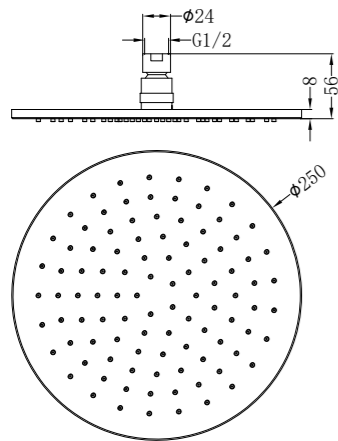

NRROA0802MB

200mm Round Shower Head
Wels Rating: 3 Star, 9L/Min