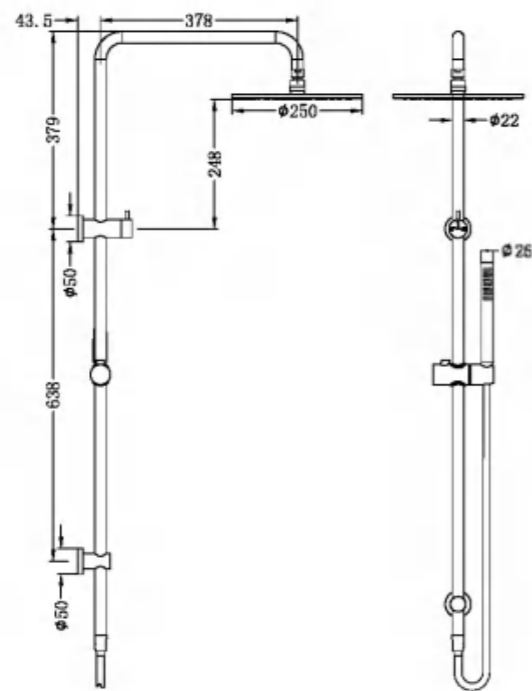

NR280705csCH

Dolce Round Shower Column With Slim Hand Shower
Wels Rating: 3 Star, 8L/Min