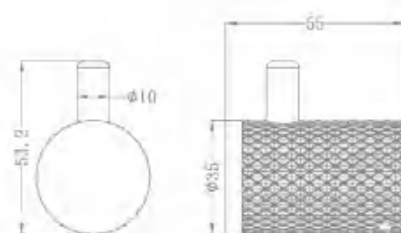

Robe Hook

Towel Ring

Metal Shelf

Single Towel Rail 600mm

Toilet Roll Holder

Soap Dish Holder

Double Towel Rail 600mm