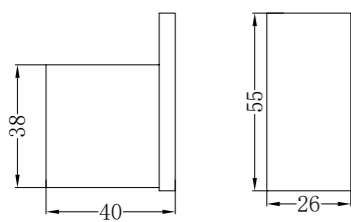

Toilet Brush Holder

Single Towel Rail 600mm

Single Towel Rail 800mm

Towel Rack

Robe Hook

Toilet Roll Holder

Hand Towel Rail

Double Towel Rail 600mm

Double Towel Rail 800mm

Metal Shelf