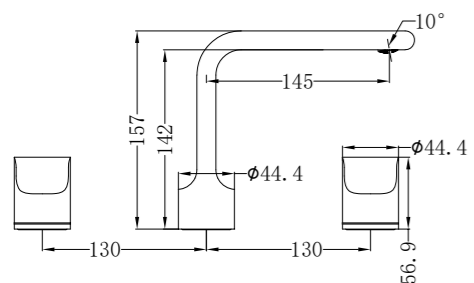

NR201701GM

Basin Set
Wels Rating: 6 Star, 4.5L/Min