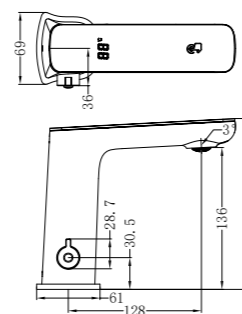

NR222102BZ

Sensor Mixer
Wels Rating: 5 Star, 5L/Min