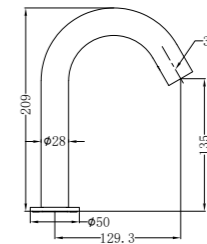

Electronic Basin Tap
Wels Rating: 6 Star, 6L/Min