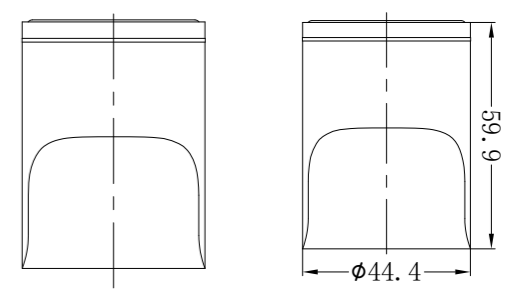

NR201709CH

Wall Top Assemblies