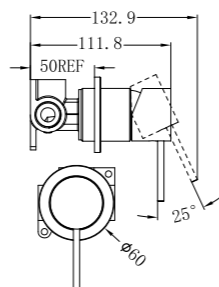

NR221909hMB

Shower Mixer With 60mm Plate

NR221909uMB

Shower Mixer With Horizontal 2 Way Divertor