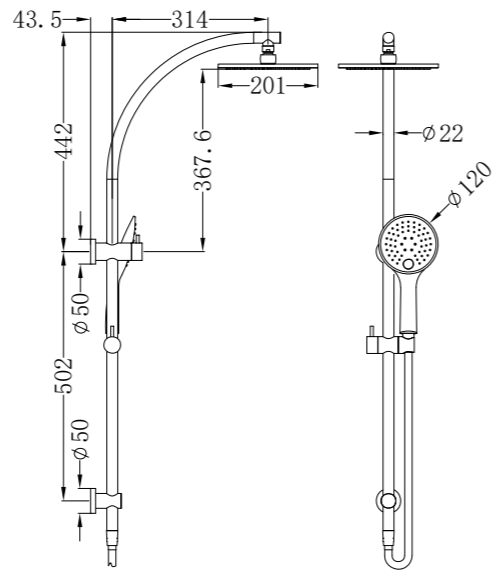

NR280705eCH

Dolce Shower Column Set
Wels Rating: 3 Star, 8L/Min