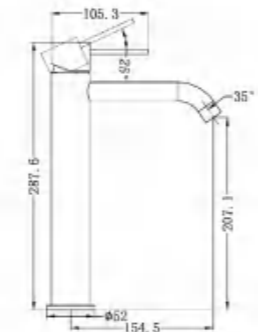

NR221907a160BN
NR221907a185BN / NR221907a230BN

Wall Basin Mixer 160/185/230mm
Wels Rating: 5 Star, 6L/Min