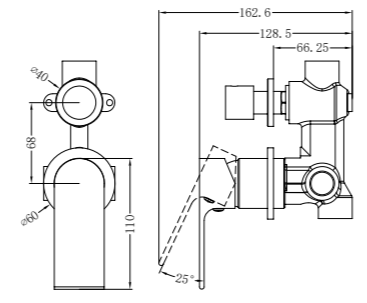

Shower Mixer With Divertor Separate Plate

NR321501dBG