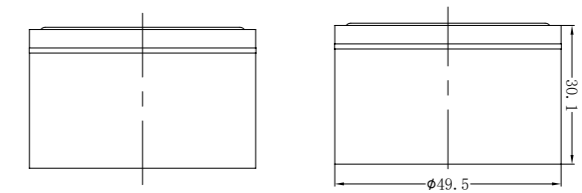

NR211709BN

Wall Top Assemblies