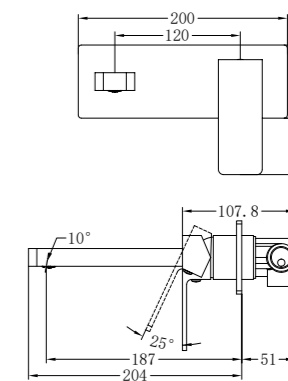

NR301507aBN

Wall Basin Mixer
Wels Rating: 5 Star, 5L/Min