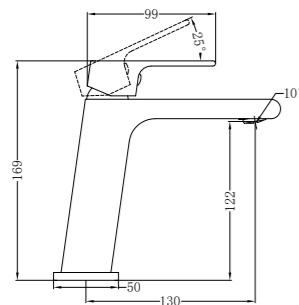

NR321509hCH

Shower Mixer Round Plate 60mm

NR321501MB

Basin Mixer
WELS Rating: 5 Star, 5L/Min

NR321501aMB

Tall Basin Mixer
WELS Rating: 5 Star, 5L/Min

NR321509eMB

Wall Basin Mixer Separate Back Plate
WELS Rating: 5 Star, 5L/Min