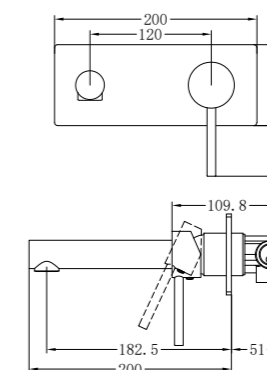

NR250807aCH

Wall Basin Mixer (Straight Spout)
Wels Rating: 5 Star, 6L/Min