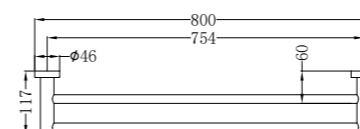

Towel Ring

NR1924dCH

Double Towel Rail 600mm

NR1924CH

Single Towel Rail 600mm

NR1930dCH

Double Towel Rail 800mm

NR1930CH