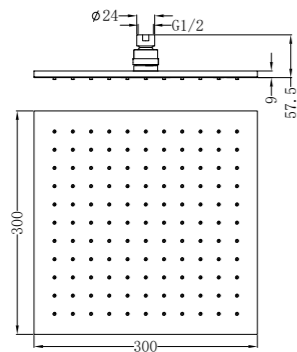

NRROB0803MB

200mm Square Shower Head
Wels Rating: 3 Star, 9L/Min