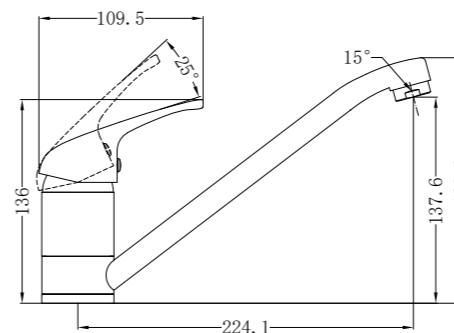

Classic Range

NR110007CH

Kitchen Mixer
Wels Rating: 4 Star, 7.5L/Min