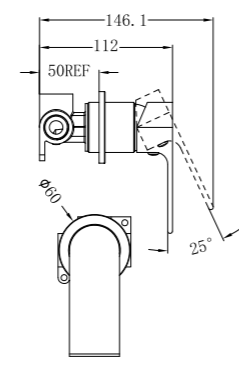

NR321509hCH

Shower Mixer Round Plate 60mm

NR9082CH

Robe Hook

NR9086aCH

Toilet Roll Holder With Phone Holder

NR9024CH

Single Towel Rail 600mm