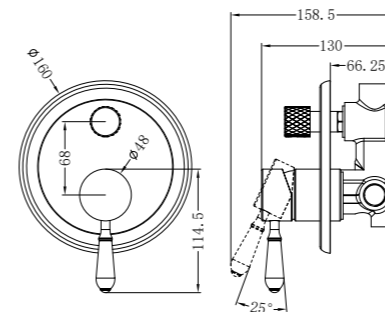

Shower Mixer With Divertor With Metal Lever