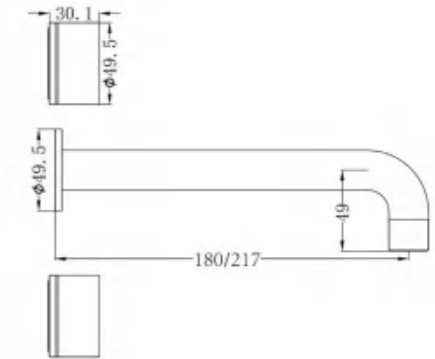

NR211707a180BN / NR211707a217BN

Wall Basin Set 180/217mm
Wels Rating: 5 Star, 6L/Min