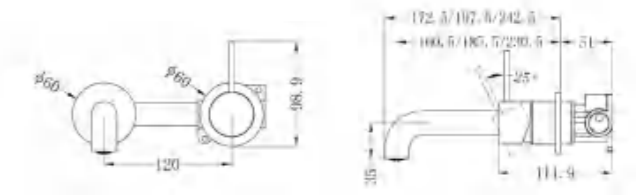

Wall Basin Mixer Handle Up
Separate Back Plate 160/185/230mm Spout
Wels Rating: 5 Star, 6L/Min

NR221907a160MB
NR221907a185MB / NR221907a230MB

Wall Basin Mixer 160/185/230mm
Wels Rating: 5 Star, 6L/Min