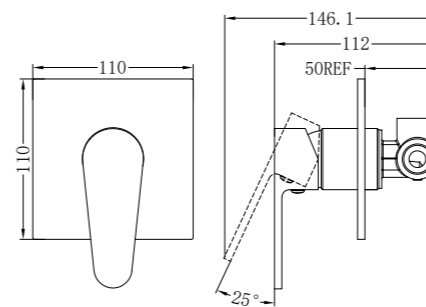

Tall Basin Mixer
Wels Rating: 5 Star, 6L/Min