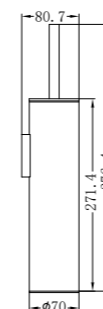

Toilet Brush Holder

NR1989MW

Towel Rack