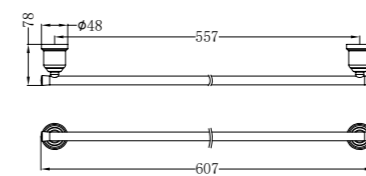

Single Towel Rail 600mm