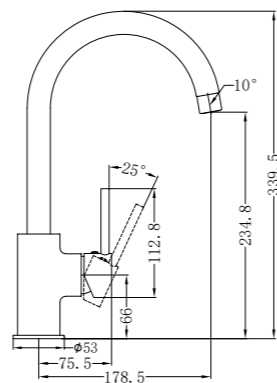

NR250802aMB

Basin Mixer Stylish Spout
Wels Rating: 5 Star, 6L/Min

NR250804MB

Tall Basin Mixer
Wels Rating: 5 Star, 6L/Min

NR250807MB

Kitchen Mixer Gooseneck
Wels Rating: 4 Star, 7.5L/Min

NR250806MB

Kitchen Mixer Square Shape
Wels Rating: 5 Star, 6L/Min