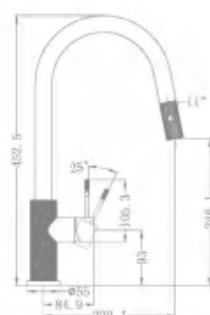

NR251907bBG

Wall Basin/Bath Mixer Separate Back Plate
Wels Rating:5 Star 6L/Min

NR251909BG

Shower Mixer
Wels Rating:N/A

NR251908BG

Pull Out Sink Mixer
Wels Rating:5 Star 5L/Min

NR251907aBG

Wall Basin/Bath Mixer
Wels Rating:5 Star 6L/Min