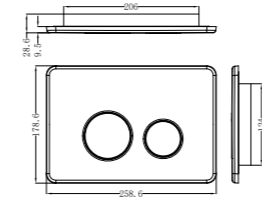

NRFG002HSMB

Tile Insert V Channel Floor Grate 50mm Outlet

NRPL001BG

In Wall Toilet Push Plate

NRPL001BZ

In Wall Toilet Push Plate

NRFG002HSBG

Tile Insert V Channel Floor Grate 50mm Outlet