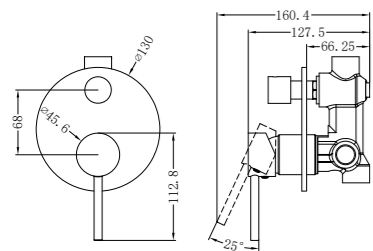

Shower Mixer

Shower Mixer With Divertor Separate Plate

Shower Mixer With Divertor

Basin/Bath Spout Only 215mm
WELS Rating: 5 Star, 6L/Min

Wall Mounted Swivel Bath Spout