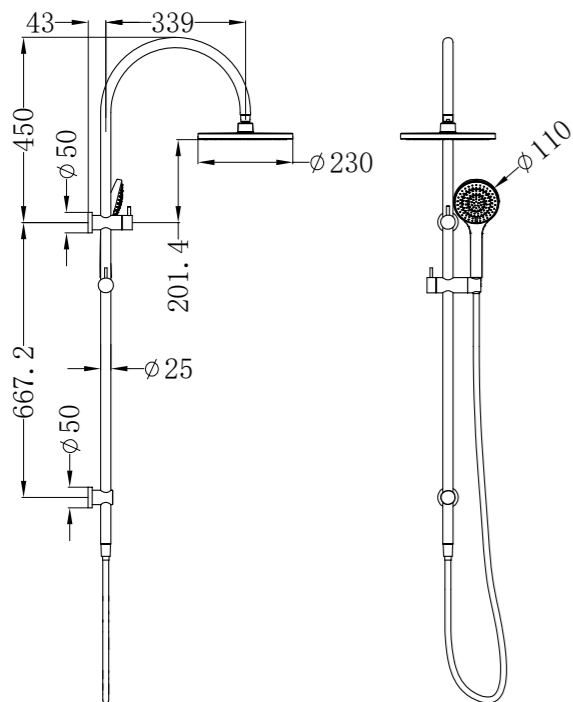

NR221905aBG

Mecca Rail Shower With Air Shower
Wels Rating: 3 Star, 9L/Min

NR221905aMW

Mecca Rail Shower With Air Shower
Wels Rating: 3 Star, 9L/Min

NR221905bCH

Mecca Twin Shower With Air Shower
Wels Rating: 2 Star, 11L/Min