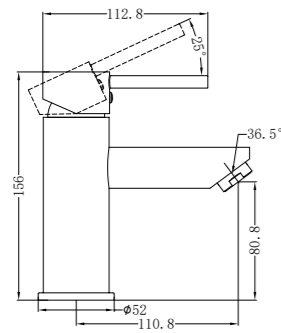

NR250809aMB

Shower Mixer With Divertor

NR250803200MB

Basin/Bath Spout Only 215mm
Wels Rating: 5 Star, 6L/Min

NR202MB

Wall Mounted Swivel Bath Spout

NR250802BN

Basin Mixer Straight Spout
Wels Rating: 5 Star, 6L/Min