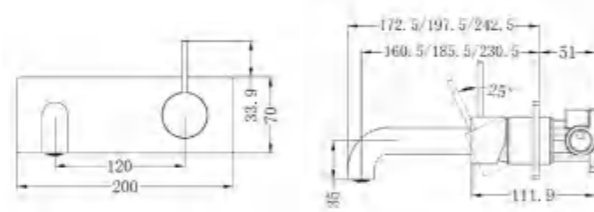

Basin Mixer
Wels Rating: 5 Star, 5L/Min

Tall Basin Mixer
Wels Rating: 5 Star, 5L/Min

Wall Basin Mixer
Separate Back Plate 160/185/230mm Spout
Wels Rating: 5 Star, 6L/Min

NR221907d160MW
NR221907d185MW / NR221907d230MW

Wall Basin Mixer Handle Up
Separate Back Plate 160/185/230mm Spout
Wels Rating: 5 Star, 6L/Min

Wall Basin Mixer 160/185/230mm
Wels Rating: 5 Star, 6L/Min

Wall Basin Mixer Handle Up 160/185/230mm
Wels Rating: 5 Star, 6L/Min

Wall Basin Mixer Swivel Spout Handle Up
Wels Rating: 5 Star, 6L/Min

Wall Basin Mixer Swivel Spout
Wels Rating: 5 Star, 6L/Min