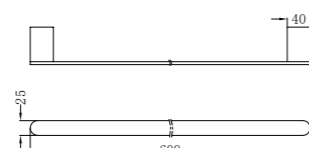

Single Towel Rail 600mm