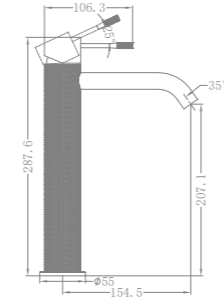

Tall Basin Mixer
Wels Rating:5 Star 5L/Min