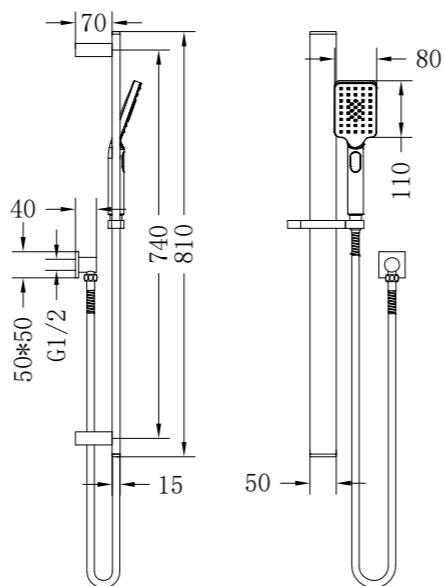

NR316CH

Celia New Shower Rail
Wels Rating: 4 Star, 6L/Min

NR303CH

Rain 3 Function Rail Shower
Wels Rating: 3 Star, 9L/Min