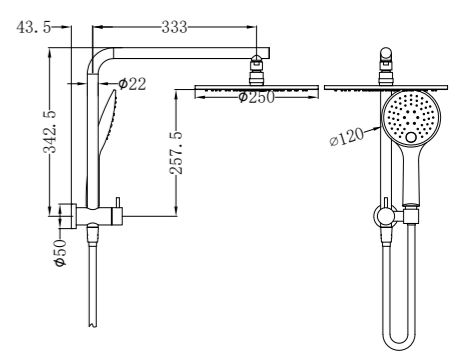

NR200705cCH
Dolce Square 2 In 1 Shower Set
Wels Rating: 3 Star, 8L/Min