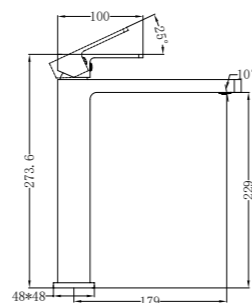

NR301501aMB

Tall Basin Mixer
Wels Rating: 5 Star, 5L/Min