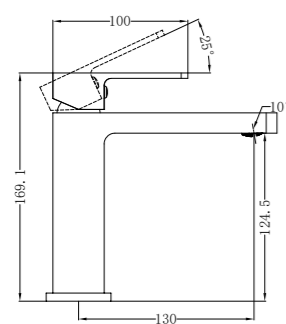

NR301502BN

Straight Basin Mixer
Wels Rating: 5 Star, 6L/Min