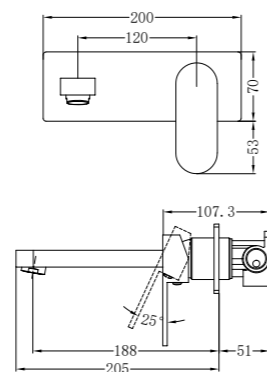

Kitchen Mixer Gooseneck Spout
Wels Rating: 6 Star, 4.5L/Min