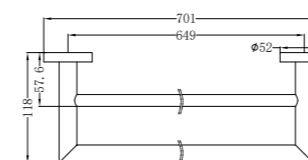

Toilet Brush Holder

Robe Hook

Single Towel Rail 700mm

Single Towel Rail 900mm

Toilet Roll Holder

Hand Towel Rail

Double Towel Rail 700mm

Double Towel Rail 900mm

Metal Shelf