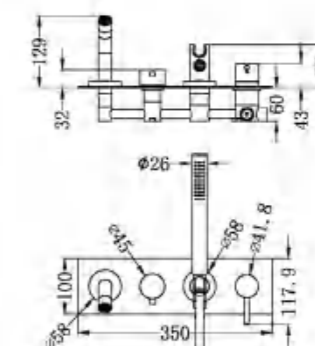

Wels Rating: 6 Star, 4.5L/Min

NR221901cMB

Hob Basin Mixer Square Spout
Wels Rating: 6 Star, 4.5L/Min

NR221903dMB

Wall Mounted Bath Mixer With Handshower
Wels Rating: 4 Star, 7.5L/Min

NR221909jMB

Shower Mixer With 60mm Plate Handle Up