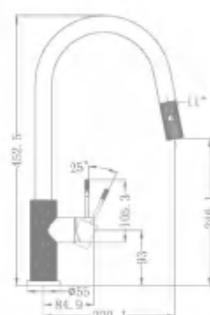

Pull Out Sink Mixer
Wels Rating:5 Star 5L/Min

NR251907aGR