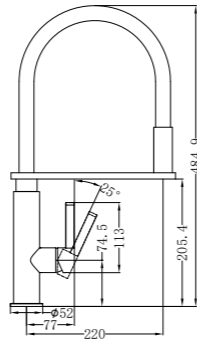

NR221707CH

Rit Pull Out Sink Mixer With Vegie Spray Function
Wels Rating: 5 Star, 6L/Min