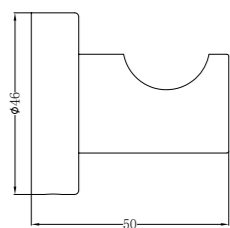

NR1980aBN

Hand Towel Rail