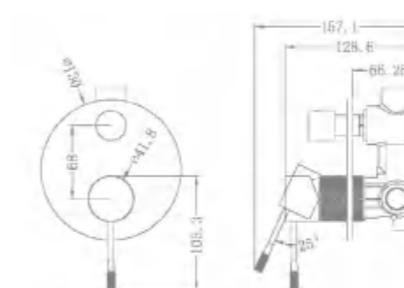

Shower Mixer With Divertor
Wels Rating:N/A

NR251909hGR