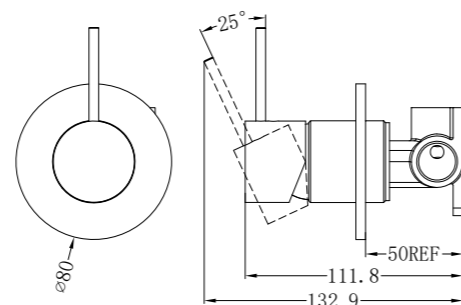

Wall Basin Mixer Swivel Spout
Wels Rating: 5 Star, 6L/Min

NR221909BZ

Shower Mixer

NR221909bBZ

Shower Mixer Handle Up

NR221908BZ

Pull Out Sink Mixer With Vegie Spray Function
Wels Rating: 5 Star, 5L/Min

NR221901bBZ