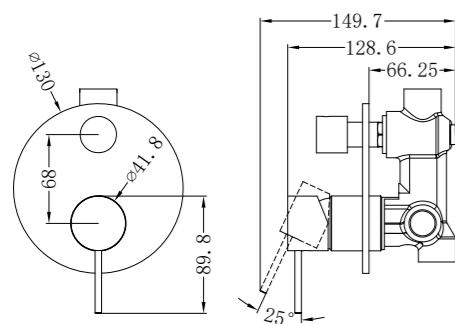

NR221909aMW

Shower Mixer With Divertor