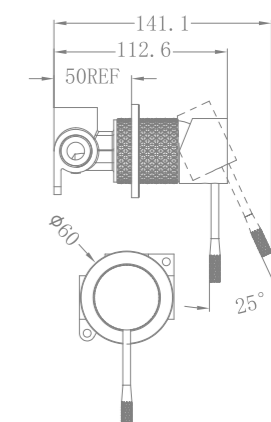

Shower Mixer With 60mm Plate
Wels Rating:N/A