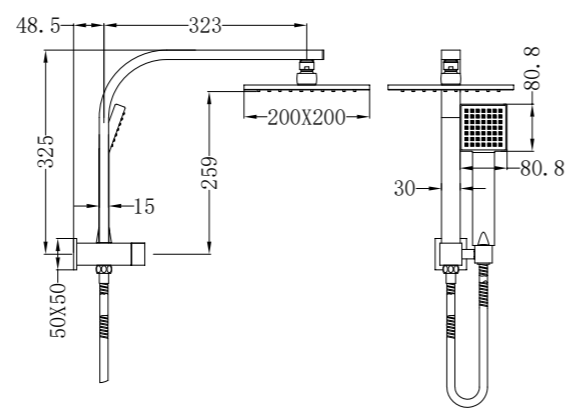

NR250805bCH
Dolce 2 in 1 Shower
Wels Rating: 3 star, 8L/Min

NR200705cCH
Dolce Square 2 In 1 Shower Set
Wels Rating: 3 Star, 8L/Min

NR250805bMB
Dolce 2 in 1 Shower
(250mm Shower Head)
Wels Rating: 4 star, 7.5L/Min