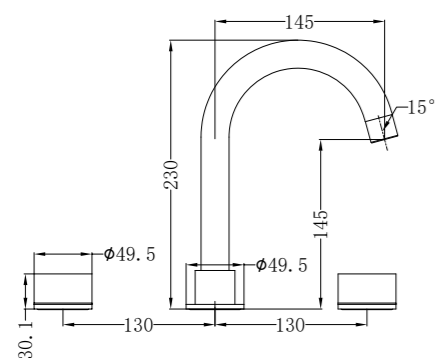

NR211707CH

Kitchen Set
Wels Rating: 5 Star, 6L/Min