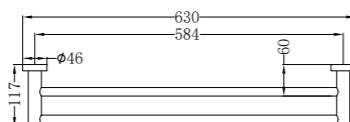

Towel Ring

NR1924dMW

Double Towel Rail 600mm

NR1924MW

Single Towel Rail 600mm

NR1930dMW

Double Towel Rail 800mm

NR1930MW