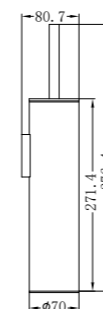

Toilet Brush Holder