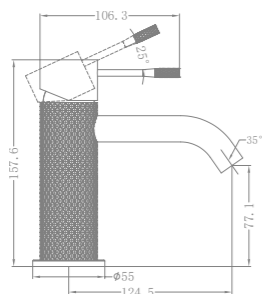

NR251909aGR

Shower Mixer With Divertor
Wels Rating:N/A

NR251909hGR

Shower Mixer With 60mm Plate
Wels Rating:N/A

NR251901BG

Basin Mixer
Wels Rating:5 Star 5L/Min

NR251901aBG

Tall Basin Mixer
Wels Rating:5 Star 5L/Min