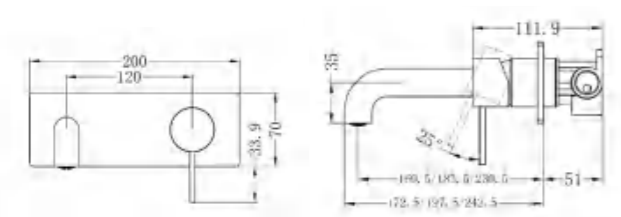

NR221909MB

Wall Basin Mixer Handle Up 160/185/230mm
Wels Rating: 5 Star, 6L/Min