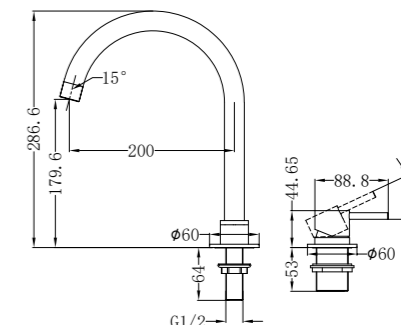

Shower Mixer Handle Up

NR221908CH

Pull Out Sink Mixer With Vegie Spray Function

Wels Rating: 5 Star, 5L/Min

NR221901bCH

Hob Basin Mixer Round Spout

Wels Rating: 6 Star, 4.5L/Min

NR221909aCH