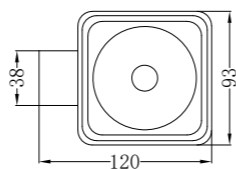

Toilet Brush Holder