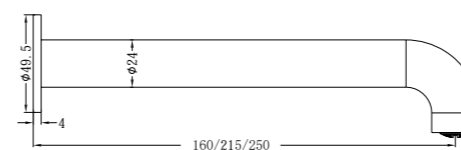

**NR221903160BG
NR221903215BG / NR221903250BG**

Basin/Bath Spout Only 160/215/250mm
Wels Rating: 5 Star, 6L/Min