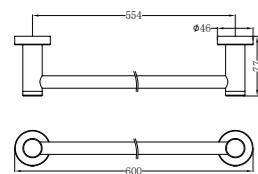

Single Towel Rail 600mm

NR2024dCH

Double Towel Rail 600mm

NR2030CH

Single Towel Rail 800mm

NR2030dCH

Double Towel Rail 800mm

NR2024BN