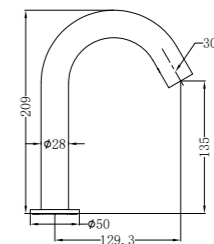

NR402BZ

Electronic Basin Tap
Wels Rating: 6 Star, 6L/Min