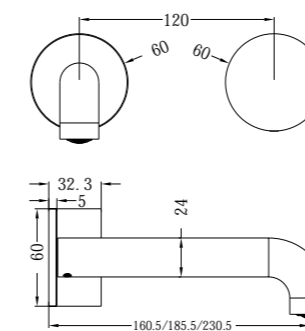

NR271907a160GM / NR271907a185GM / NR271907a230GM

Wall Basin Set 160mm/185mm/230mm Spout
Wels Rating: 5 Star, 6L/Min