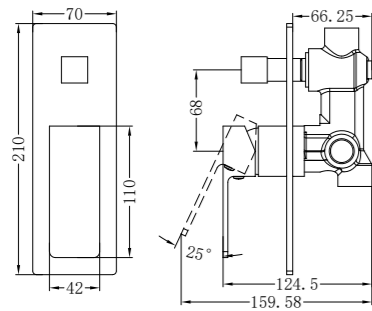

Shower Mixer with Divertor