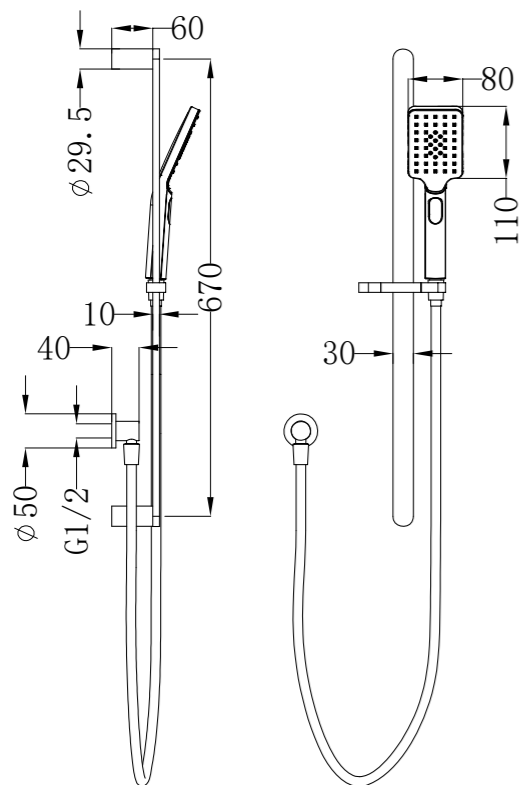

NR30802MB

Bianca/Ecco Rail Shower With Air Shower
Wels Rating: 3 Star, 9L/Min

NR30802BN

Bianca/Ecco Rail Shower With Air Shower
Wels Rating: 3 Star, 9L/Min

NR30803CH

Bianca/Ecco Rail Shower
Wels Rating: 4 Star, 6L/Min