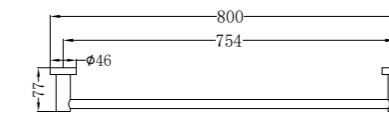

Single Towel Rail 800mm