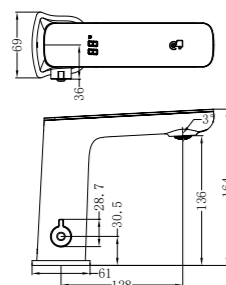

Sensor Mixer
Wels Rating: 5 Star, 5L/Min