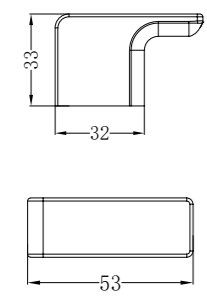

NR8082MB

Robe Hook