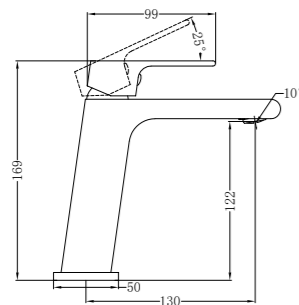

NR321501dMB

Bianca Mid Tall Basin Mixer
WELS Rating: 5 star, 5L/Min

NR321509hMB

Shower Mixer Round Plate 60mm

NR321501BN

Basin Mixer
Wels Rating: 5 Star, 5L/Min

NR321501aBN

Tall Basin Mixer
Wels Rating: 5 Star, 5L/Min