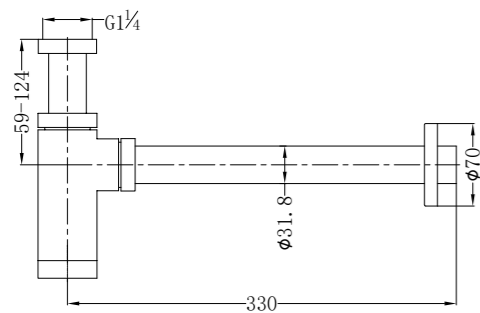

Bottle Trap (32mm)

Bottle Trap (32mm)

Bottle Trap (40mm)

Bottle Trap (40mm)

Bottle Trap (40mm)

Bottle Trap (40mm)

Bottle Trap (40mm)

Bottle Trap (40mm)

Bottle Trap (40mm)

Bottle Trap (40mm)