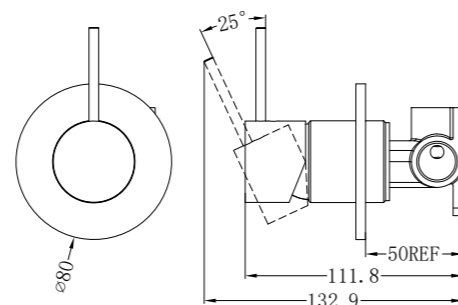

Wall Basin Mixer Swivel Spout
Wels Rating: 5 Star, 6L/Min

NR221909MW

Shower Mixer

NR221909aMW

Shower Mixer With Divertor

NR221909bMW

Shower Mixer Handle Up

NR221907MW