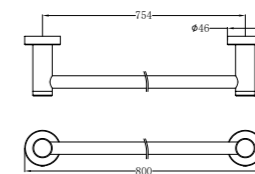

Single Towel Rail 600mm

NR2024dBN

Double Towel Rail 600mm

NR2030BN

Single Towel Rail 800mm

NR2030dBN

Double Towel Rail 800mm

NR2080CH