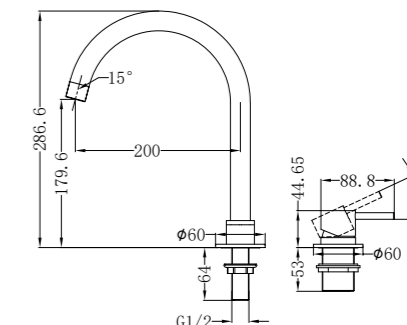

NR221901bMW

Hob Basin Mixer Round Spout

Wels Rating: 6 Star, 4.5L/Min

NR221901cMW

Hob Basin Mixer Square Spout

Wels Rating: 6 Star, 4.5L/Min