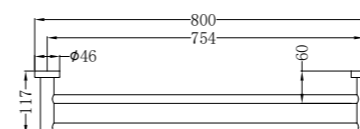

Towel Ring

NR1924dBG

Double Towel Rail 600mm

NR1924BG

Single Towel Rail 600mm

NR1930dBG

Double Towel Rail 800mm

NR1930BG