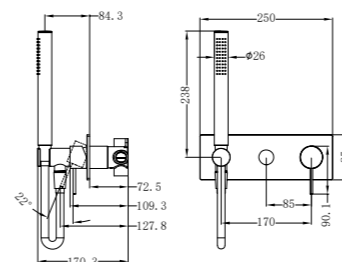

NR221909tMB

Shower Mixer With Divertor Separate Back Plate

NR221909hMB

Shower Mixer With 60mm Plate

NR221909uMB

Shower Mixer With Horizontal 2 Way Divertor

NR221903eMB

Shower Mixer Divertor System
Wels Rating: 4 Star, 7.5l/Min