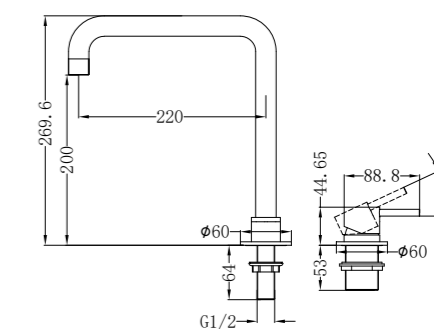

Hob Basin Mixer Square Spout

Wels Rating: 6 Star, 4.5L/Min