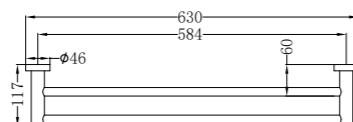

Towel Ring

NR1924dBG

Double Towel Rail 600mm

NR1924BG

Single Towel Rail 600mm

NR1930dBG

Double Towel Rail 800mm

NR1930BG