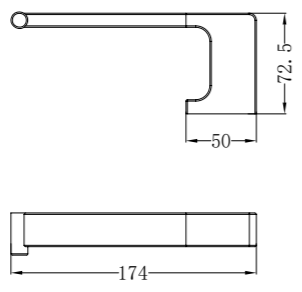

NR8086GM

Toilet Roll Holder