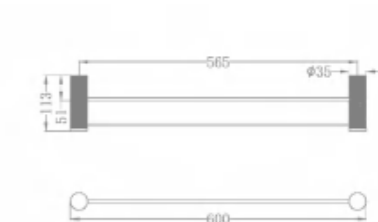

NR2524BZ

Single Towel Rail 600mm

NR2586BZ

Toilet Roll Holder

NR2581BZ

Soap Dish Holder

NR2524dBZ

Double Towel Rail 600mm