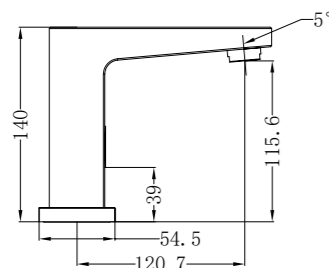

Electronic Basin Tap
Wels Rating: 6 Star, 6L/Min