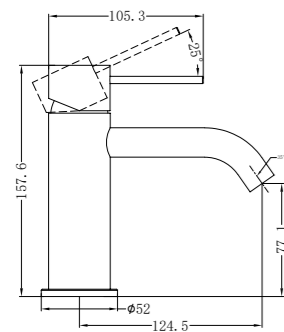

NR221901CH

Basin Mixer
Wels Rating: 5 Star, 5L/Min