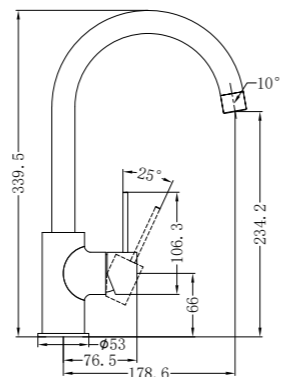

Kitchen Mixer

Wels Rating: 6 Star, 4.5L/Min