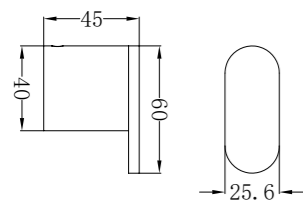

Robe Hook

Toilet Roll Holder With Phone Holder

Toilet Roll Holder

Single Towel Rail 800mm

Double Towel Rail 800mm

Shower Shelf

Hand Towel Rail

Single Towel Rail 600mm

Double Towel Rail 600mm

Toilet Brush Holder

Towel Rack

Soap Dish Holder