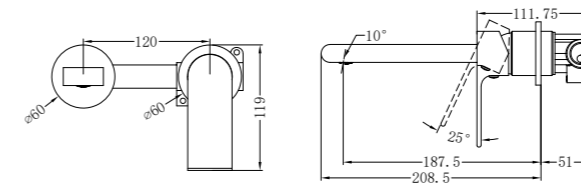

NR321509eCH

Wall Basin Mixer Separate Back Plate
Wels Rating: 5 Star, 5L/Min