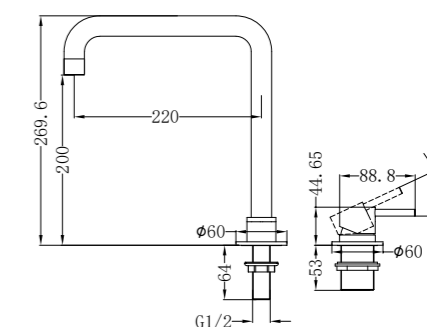

Hob Basin Mixer Square Spout
Wels Rating: 6 Star, 4.5L/Min

NR221909jBG

Shower Mixer With 60mm Plate Handle Up

NR221909tBG

Shower Mixer With Divertor Separate Back Plate

NR221909hBG

Shower Mixer With 60mm Plate