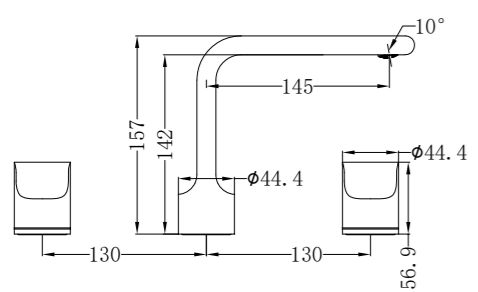

NR201701CH

Basin Set
Wels Rating: 6 Star, 4.5L/Min