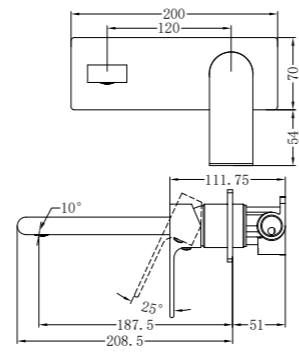

NR321507aGM

Wall Basin Mixer
Wels Rating: 5 Star, 5L/Min
●●●●●