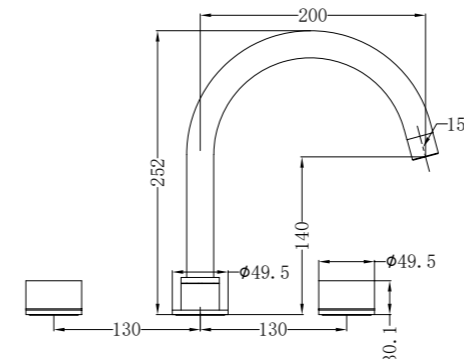

NR211701BN

Basin Set
Wels Rating: 5 Star, 6L/Min

NR211707BN

Kitchen Set
Wels Rating: 5 Star, 6L/Min

NR211703BN

Bath Set

NR211707a180BN / NR211707a217BN

Wall Basin Set 180/217mm
Wels Rating: 5 Star, 6L/Min

NR211709BN

Wall Top Assemblies