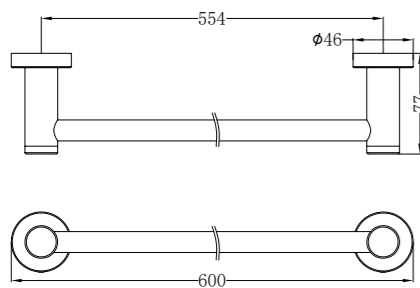

Robe Hook

NR2086BN

Toilet Roll Holder

NR2024MB

Single Towel Rail 600mm

NR2024dMB

Double Towel Rail 600mm

NR2080MB