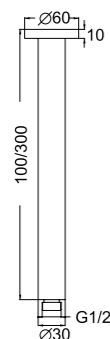

NR503100GM / NR503300GM

Round Ceiling Arm 100/300mm