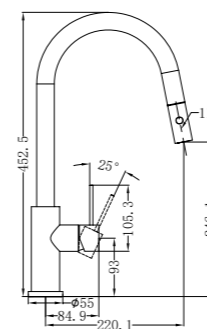

NR221903160BN

NR221903215BN / NR221903250BN

Basin/Bath Spout Only 160/215/250mm

Wels Rating: 5 Star, 6L/Min

NR221901bBN

Hob Basin Mixer Round Spout

Wels Rating: 6 Star, 4.5L/Min

NR221901cBN