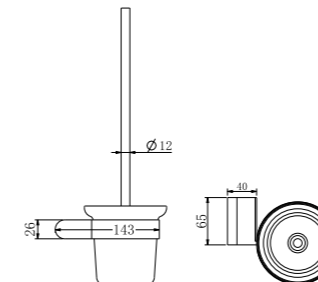

Robe Hook

Toilet Roll Holder With Phone Holder

Toilet Roll Holder

Single Towel Rail 800mm

Double Towel Rail 800mm

Shower Shelf

Hand Towel Rail

Single Towel Rail 600mm

Double Towel Rail 600mm

Toilet Brush Holder

Towel Rack

Soap Dish Holder