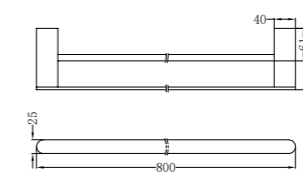

NR9030BN

Single Towel Rail 800mm

NR9030dBN

Double Towel Rail 800mm

NR9087aBN

Shower Shelf

NR9080BN

Hand Towel Rail