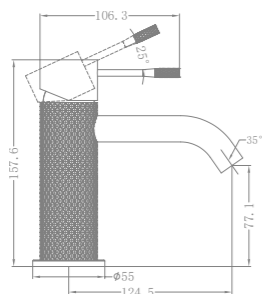

NR251909hBN

Shower Mixer With 60mm Plate
Wels Rating:N/A

NR251901GR

Basin Mixer
Wels Rating:5 Star 5L/Min

NR251901aGR

Tall Basin Mixer
Wels Rating:5 Star 5L/Min

NR251907bGR

Wall Basin/Bath Mixer Separate Back Plate
Wels Rating:5 Star 6L/Min