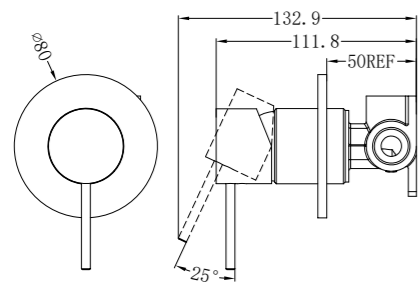

NR221909MW

Shower Mixer