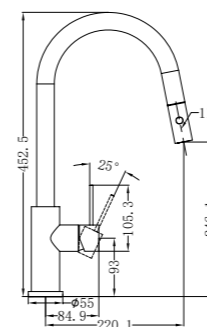

Pull Out Sink Mixer With Vegie Spray Function
Wels Rating: 5 Star, 5L/Min

NR221901bMB

Hob Basin Mixer Round Spout
Wels Rating: 6 Star, 4.5L/Min