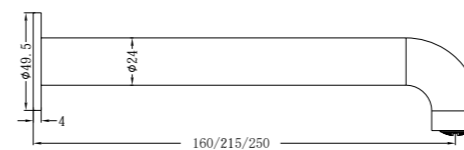

Hob Basin Mixer Round Spout
Wels Rating: 6 Star, 4.5L/Min

NR221909aBZ

Shower Mixer With Divertor

NR221907BZ

Kitchen Mixer
Wels Rating: 6 Star, 4.5L/Min

**NR221903160BZ
NR221903215BZ / NR221903250BZ**

Basin/Bath Spout Only 160/215/250mm
Wels Rating: 5 Star, 6L/Min