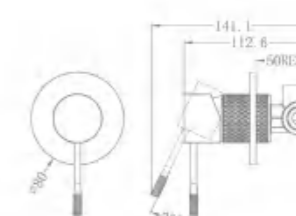

Shower Mixer
Wels Rating:N/A