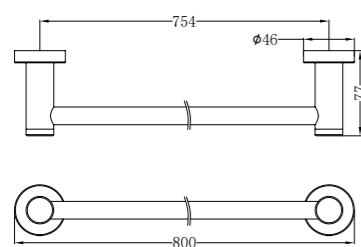

Hand Towel Ring

NR2082MB

Robe Hook

NR2030MB

Single Towel Rail 800mm

NR2030dMB

Double Towel Rail 800mm

NR2086MB