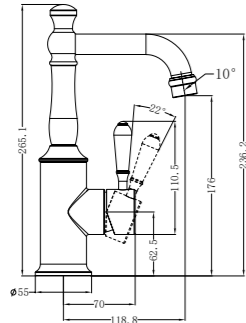

NR69210102CH

Basin Mixer With Metal Lever
Wels Rating: 5 Star, 6L/Min