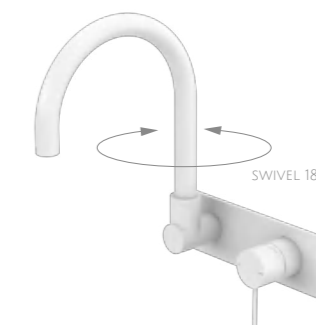

NR221909qMW

Wall Basin Mixer Swivel Spout
Wels Rating: 5 Star, 6L/Min