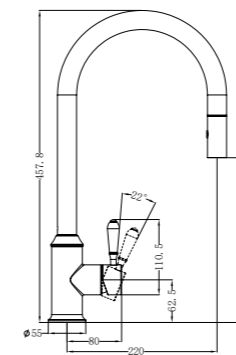

NR69210801MB

Pull Out Sink Mixer With Vegie Spray Function With White Porcelain Lever
Wels Rating: 5 Star, 5L/Min