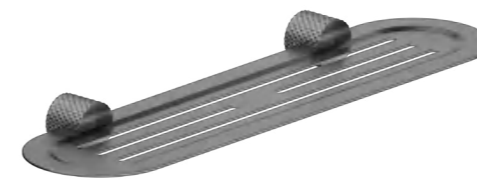

Robe Hook

Towel Ring

Metal Shelf

Single Towel Rail 600mm

Toilet Roll Holder

Soap Dish Holder

Double Towel Rail 600mm