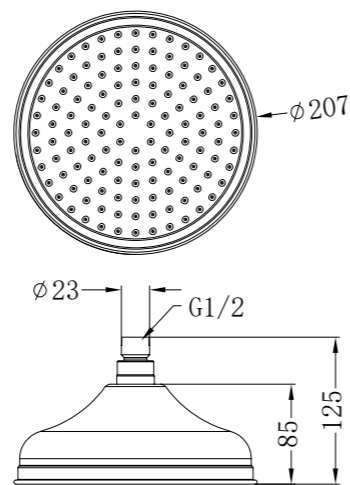

NR508094CH

200mm Brass Shower Head
Wels Rating: 3 Star, 9L/Min

NR69210502CH

Twin Shower With Metal Hand Shower
Wels Rating: 3 Star, 9L/Min