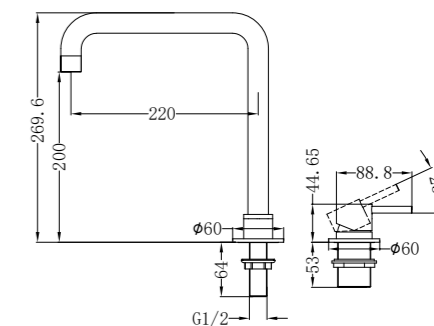

NR221901cBZ

Hob Basin Mixer Square Spout
Wels Rating: 6 Star, 4.5L/Min