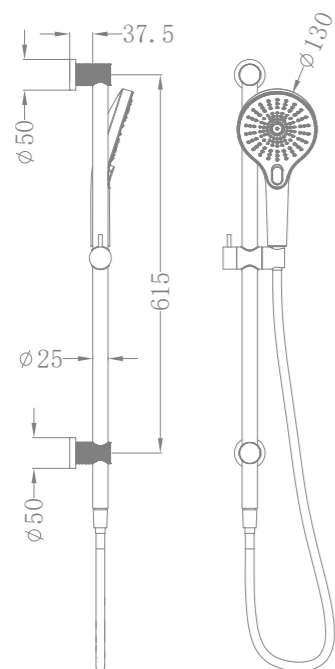

NR251905dBN

Opal Shower Rail
Wels Rating:3 Star 9L/Min

NR251905dBG

Opal Shower Rail
Wels Rating:3 Star 9L/Min

NR251905dGR

Opal Rail Shower
Wels Rating:3 Star 9L/Min

NR251905dBZ

Opal Rail Shower
Wels Rating:3 Star 9L/Min