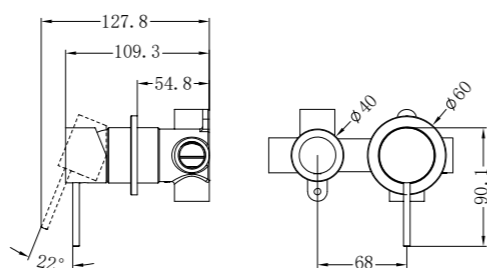

NR221909jCH

Shower Mixer With 60mm Plate Handle Up

NR221909tCH

Shower Mixer With Divertor Separate Back Plate

NR221909hCH

Shower Mixer With 60mm Plate

NR221909uCH

Shower Mixer With Horizontal 2 Way Divertor

NR221903eCH

Shower Mixer Divertor System
Wels Rating: 4 Star, 7.5l/Min

NR221903fCH

Shower Mixer Divertor System Separate Back Plate
Wels Rating: 4 Star, 7.5l/Min