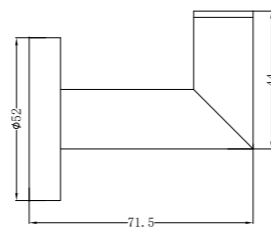

NR3688CH

Toilet Brush Holder

NR3682CH

Robe Hook

NR3630CH

Single Towel Rail 700mm

NR3630ICH

Single Towel Rail 900mm