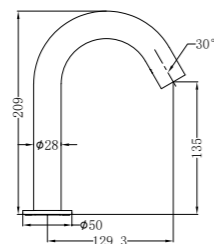

NR402GM

Electronic Basin Tap
Wels Rating: 6 Star, 6L/Min