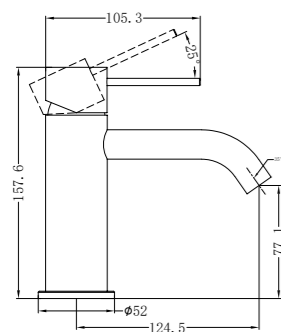

NR221907c160BG
NR221907c185BG / NR221907c230BG

Wall Basin Mixer
Separate Back Plate 160/185/230mm Spout
Wels Rating: 5 Star, 6L/Min