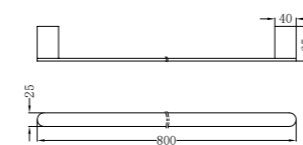

NR9030BG

Single Towel Rail 800mm

NR9030dBG

Double Towel Rail 800mm

NR9087aBG

Shower Shelf

NR9080BG

Hand Towel Rail