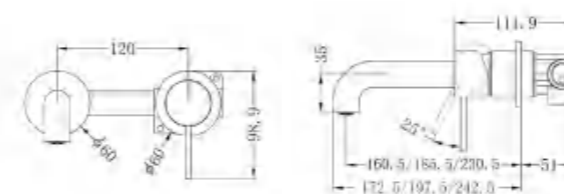

NR221907a160BZ
NR221907a185BZ / NR221907a230BZ

Wall Basin Mixer 160/185/230mm
Wels Rating: 5 Star, 6L/Min