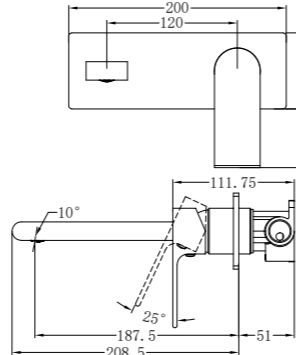

NR321507aBG

Wall Basin Mixer
WELS Rating: 5 Star, 5L/Min