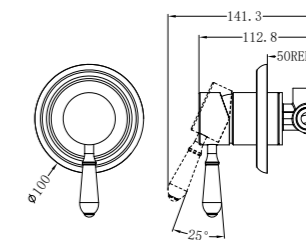

NR69210901CH

Shower Mixer With White Porcelain Lever