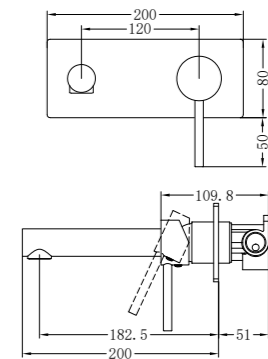

NR250807bBN

Wall Basin Mixer (Stylish Spout)
Wels Rating: 5 Star, 6L/Min