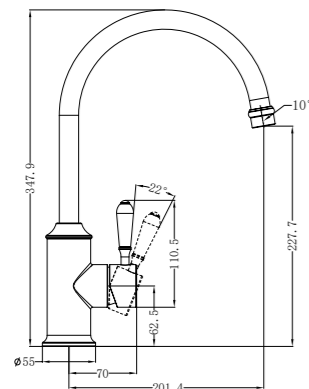

NR69210901AB

Shower Mixer With White Porcelain Lever

NR692109a01AB

Shower Mixer With Divertor With White Porcelain Lever

NR69210102AB

Basin Mixer With Metal Lever
Wels Rating: 5 Star, 6L/Min

NR69210602AB

Kitchen Mixer Goosneck Spout With Metal Lever
Wels Rating: 5 Star, 6L/Min