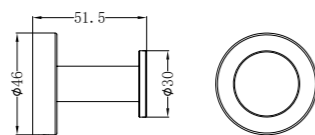

NR2080BN

Hand Towel Ring