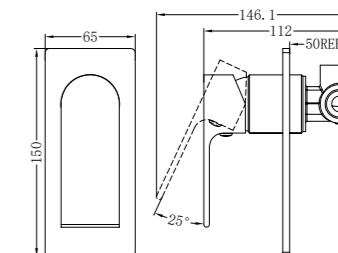

NR321509BN

Shower Mixer