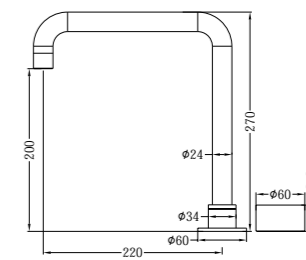

NR271907a160CH / NR271907a185CH / NR271907a230CH

Wall Basin Set 160mm/185mm/230mm Spout
Wels Rating: 5 Star, 6L/Min

NR271908CH

Pull Out Kitchen Set
Wels Rating: 5 Star, 5L/Min

NR271907a160MB / NR271907a185MB / NR271907a230MB