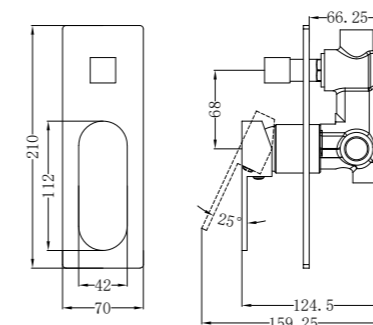

NR301309aBN

Shower Mixer With Divertor