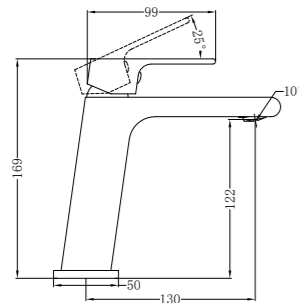

NR321501BG

Basin Mixer
WELS Rating: 5 Star, 5L/Min