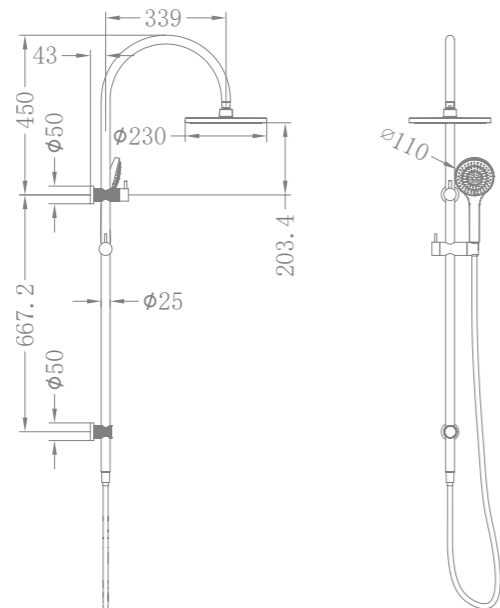

NR251905bBN

Opal Twin Shower Set With Air Shower
Wels Rating:2 Star 11L/Min