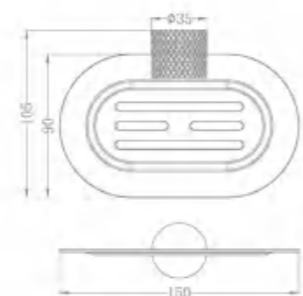

NR2524BZ

Single Towel Rail 600mm

NR2586BZ

Toilet Roll Holder

NR2581BZ

Soap Dish Holder

NR2524dBZ

Double Towel Rail 600mm