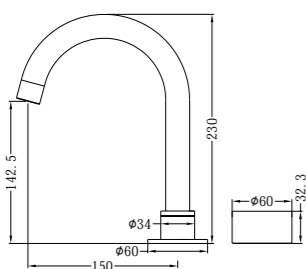

Wall Basin Set 160mm/185mm/230mm Spout
Wels Rating: 5 Star, 6L/Min

NR271908MB

Pull Out Kitchen Set
Wels Rating: 5 Star, 5L/Min

NR271901BN

Basin Set
Wels Rating: 6 Star, 4.5L/Min

NR271901aBN

Tall Basin Set
Wels Rating: 5 Star, 6L/Min