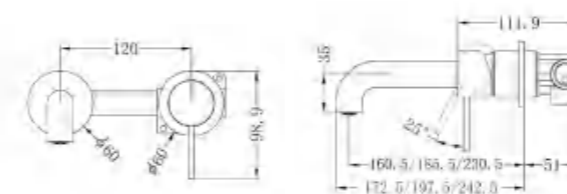

NR221907a160MW
NR221907a185MW / NR221907a230MW

Wall Basin Mixer 160/185/230mm
Wels Rating: 5 Star, 6L/Min