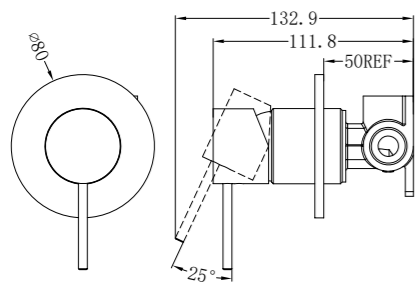

NR221909qGM

Wall Basin Mixer Swivel Spout
Wels Rating: 5 Star, 6L/Min

NR221909GM

Shower Mixer

NR221909bGM

Shower Mixer Handle Up

NR221908GM

Pull Out Sink Mixer With Vegie Spray Function
Wels Rating: 5 Star, 5L/Min