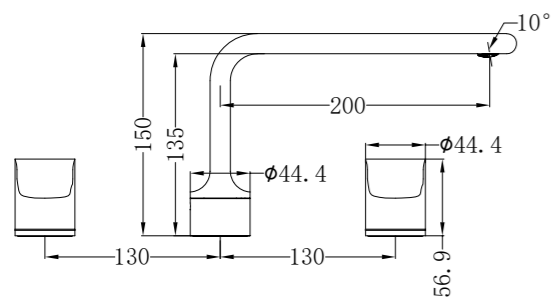

NR201703GM

Bath Set

NR201709GM

Wall Top Assemblies