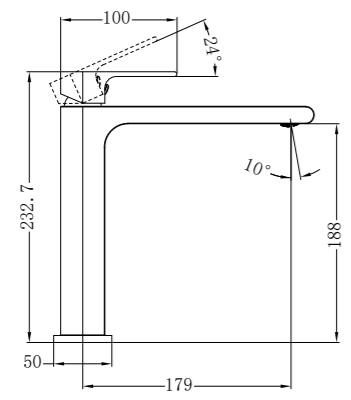

NR321509hCH

Shower Mixer Round Plate 60mm

NR9082CH

Robe Hook

NR9086aCH

Toilet Roll Holder With Phone Holder

NR9024CH

Single Towel Rail 600mm