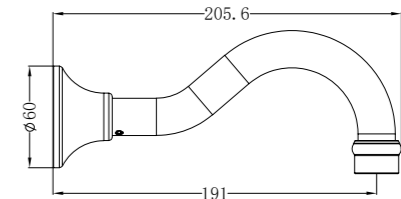

NR692103CH

Bath Spout Only