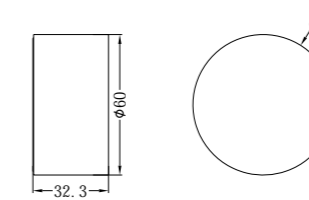

NR271909GM

Shower Mixer
Wels Rating: N/A