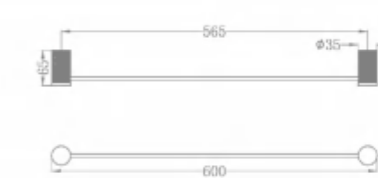

Single Towel Rail 600mm