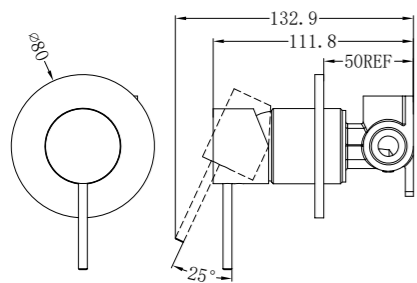

Wall Basin Mixer Swivel Spout
Wels Rating: 5 Star, 6L/Min

NR221903160MB
NR221903215MB / NR221903250MB

Basin/Bath Spout Only 160/215/250mm
Wels Rating: 5 Star, 6L/Min

NR221909MB

Shower Mixer

NR221909bMB

Shower Mixer Handle Up