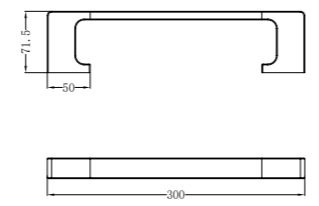

NR8080CH

Hand Towel Rail

NR8024dCH

Double Towel Rail 600mm

NR8030CH

Single Towel Rail 800mm

NR8081CH

Soap Dish Holder