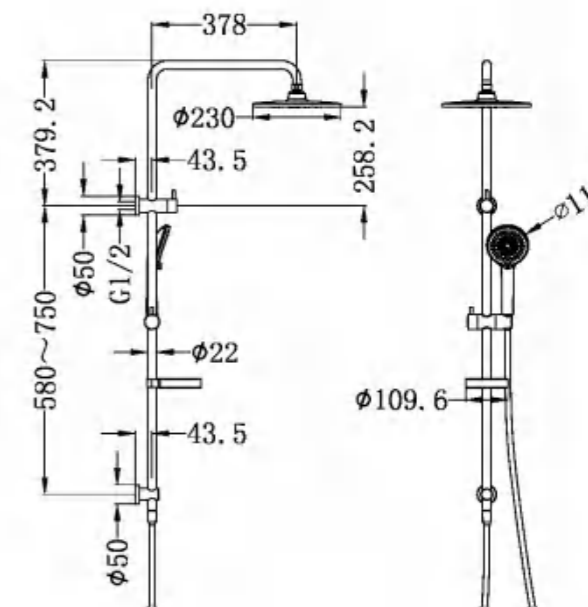

NR232105MB

Project Twin Shower Set
Wels Rating: 4 Star, 7.5L/Min