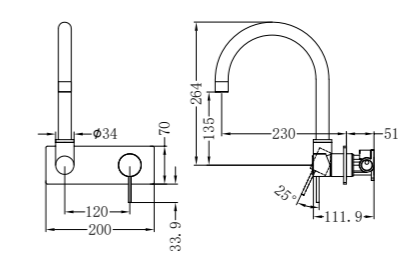

NR221903160MB
NR221903215MB / NR221903250MB

Basin/Bath Spout Only 160/215/250mm
Wels Rating: 5 Star, 6L/Min