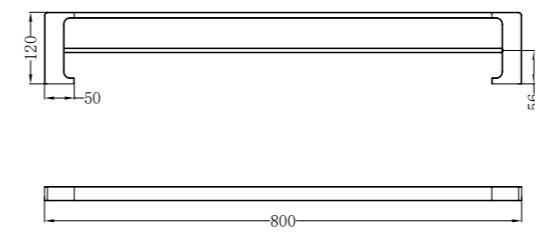

NR8081GM

Soap Dish Holder

NR8024GM

Single Towel Rail 600mm

NR8030dGM

Double Towel Rail 800mm

NR8087aGM

Metal Shelf