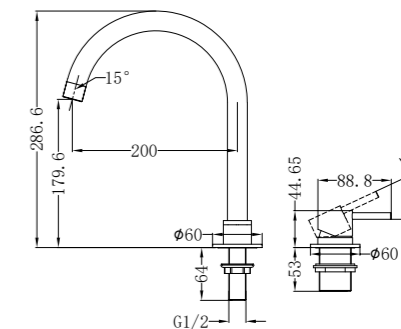

NR221909BG

Shower Mixer

NR221909bBG

Shower Mixer Handle Up

NR221908BG

Pull Out Sink Mixer With Vegie Spray Function
Wels Rating: 5 Star, 5L/Min

NR221901bBG

Hob Basin Mixer Round Spout
Wels Rating: 6 Star, 4.5L/Min