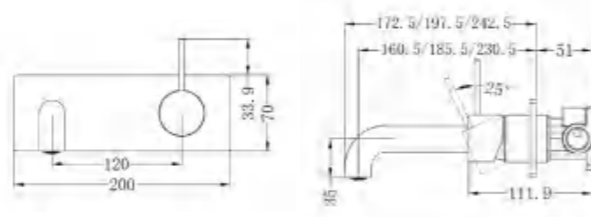

Wall Basin Mixer Handle Up 160/185/230mm
Wels Rating: 5 Star, 6L/Min

NR221909pBG

Wall Basin Mixer Handle Up
Wels Rating: 5 Star, 6L/Min