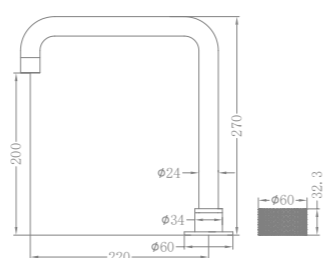

Wall Basin Set 160mm/185mm/230mm Spout
Wels Rating: 5 Star, 6L/Min

NR252008GR

Pull Out Kitchen Set
Wels Rating: 5 Star, 5L/Min

NR252001BG

Basin Set
Wels Rating: 6 Star, 4.5L/Min

NR252001aBG

Tall Basin Set
Wels Rating: 5 Star, 6L/Min