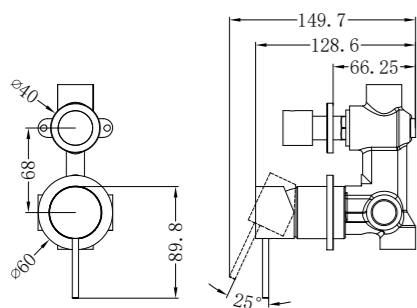

Basin/Bath Spout Only 160/215/250mm
Wels Rating: 5 Star, 6L/Min

NR221901cGM

Hob Basin Mixer Square Spout
Wels Rating: 6 Star, 4.5L/Min

NR221909jGM

Shower Mixer With 60mm Plate Handle Up

NR221909tGM

Shower Mixer With Divertor Separate Back Plate