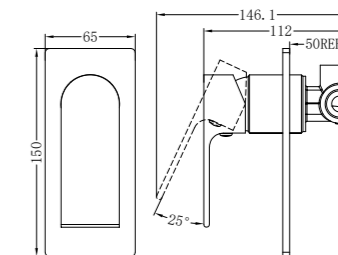

NR321509MB

Shower Mixer