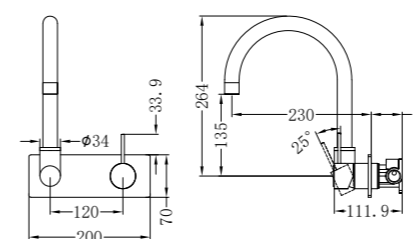

NR221909qBG

Wall Basin Mixer
Wels Rating: 5 Star, 6L/Min