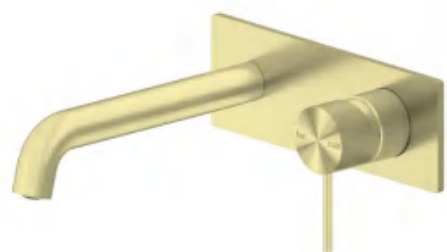

Wall Basin Mixer Handle Up
Separate Back Plate 160/185/230mm Spout
Wels Rating: 5 Star, 6L/Min

NR221907a160BG
NR221907a185BG / NR221907a230BG

Wall Basin Mixer 160/185/230mm
Wels Rating: 5 Star, 6L/Min