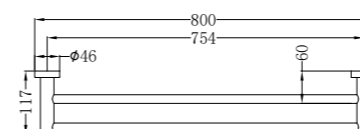

Towel Ring

NR1924dGM

Double Towel Rail 600mm

NR1924GM

Single Towel Rail 600mm

NR1930dGM

Double Towel Rail 800mm

NR1930GM