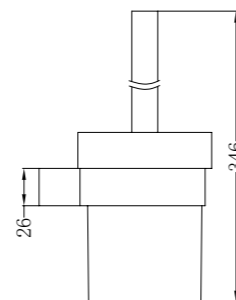

Toilet Brush Holder