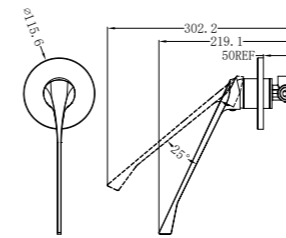

Classic Care Shower Mixer Extended Handle