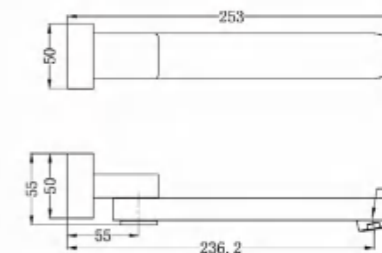

NR207BN

Swivel Bath Spout