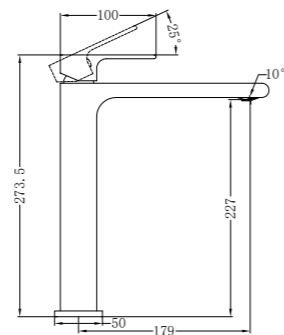

NR321509hCH

Shower Mixer Round Plate 60mm

NR321501MB

Basin Mixer
WELS Rating: 5 Star, 5L/Min

NR321501aMB

Tall Basin Mixer
WELS Rating: 5 Star, 5L/Min

NR321509eMB

Wall Basin Mixer Separate Back Plate
WELS Rating: 5 Star, 5L/Min