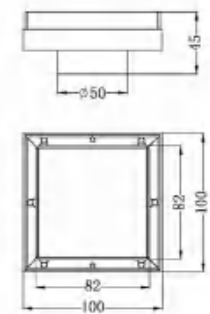

In Wall Toilet Push Plate

In Wall Toilet Push Plate

In Wall Toilet Push Plate

Tile Insert V Channel Floor Grate 50mm Outlet

Tile Insert V Channel Floor Grate 50mm Outlet

Tile Insert V Channel Floor Grate 50mm Outlet

In Wall Toilet Push Plate

In Wall Toilet Push Plate

Tile Insert V Channel Floor Grate 50mm Outlet

Tile Insert V Channel Floor Grate 50mm Outlet

Tile Insert V Channel Floor Grate 89mm Outlet

Tile Insert V Channel Floor Grate 89mm Outlet

Tile Insert V Channel Floor Grate 89mm Outlet

Tile Insert Floor Waste 50mm Outlet

Tile Insert Floor Waste 50mm Outlet

Tile Insert Floor Waste 50mm Outlet

Tile Insert V Channel Floor Grate 89mm Outlet

Tile Insert V Channel Floor Grate 89mm Outlet

Tile Insert Floor Waste 50mm Outlet

Tile Insert Floor Waste 50mm Outlet