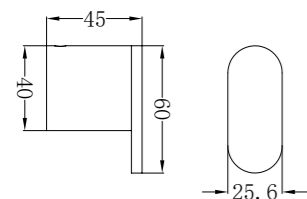

NR9024MB

Single Towel Rail 600mm