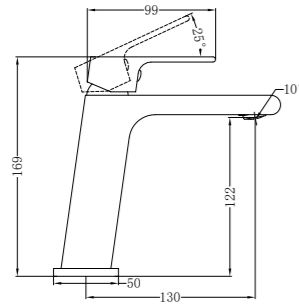

NR321501CH

Basin Mixer
Wels Rating: 5 Star, 5L/Min

NR321501aCH

Tall Basin Mixer
Wels Rating: 5 Star, 5L/Min

NR321509eCH

Wall Basin Mixer Separate Back Plate
Wels Rating: 5 Star, 5L/Min

NR321509CH

Shower Mixer

NR321507CH

Kitchen Mixer
Wels Rating: 5 Star, 5L/Min

NR321506CH

Kitchen Mixer Gooseneck Spout
Wels Rating: 6 Star, 4.5L/Min

NR321507aCH

Wall Basin Mixer
Wels Rating: 5 Star, 5L/Min

NR321509aCH

Shower Mixer With Divertor

NR207CH

Swivel Bath Spout