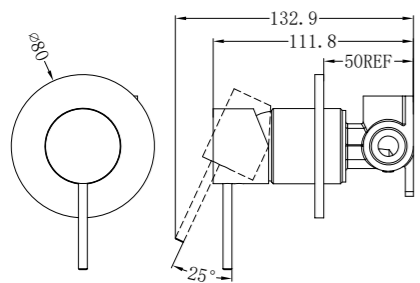

NR221909BZ

Shower Mixer