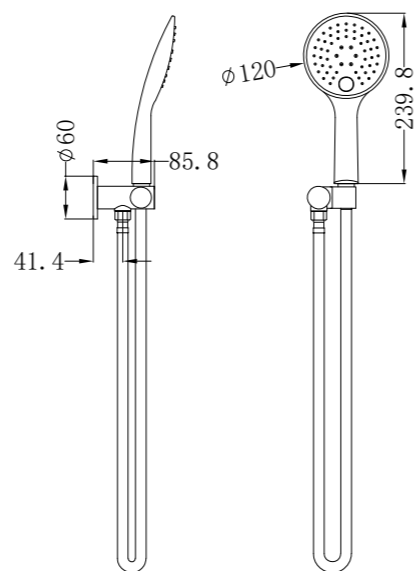

NR305CH

Rain 3 Function Rail Shower Bracket
Wels Rating: 3 Star, 9L/Min

NR306CH

Rain 3 Function Rail Shower Bracket Square
Wels Rating: 3 Star, 9L/Min