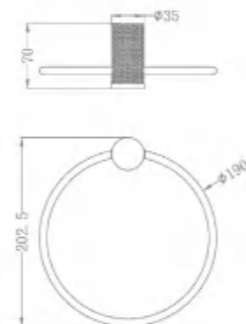

NR2581GR

Soap Dish Holder

SKU:NR2524dGR

Double Towel Rail 600mm

NR2582BG

Robe Hook

NR2580aBG

Towel Ring