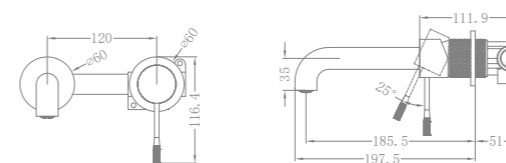

NR251909BG