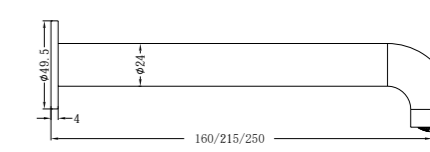

NR221901CH

Basin Mixer
Wels Rating: 5 Star, 5L/Min

NR221901aCH

Tall Basin Mixer
Wels Rating: 5 Star, 5L/Min

NR221907c160CH / NR221907c185CH / NR221907c230CH

Wall Basin Mixer
Separate Back Plate 160/185/230mm Spout
Wels Rating: 5 Star, 6L/Min

NR221907d160CH / NR221907d185CH / NR221907d230CH

Wall Basin Mixer Handle Up
Separate Back Plate 160/185/230mm Spout
Wels Rating: 5 Star, 6L/Min

NR221907a160CH / NR221907a185CH / NR221907a230CH

Wall Basin Mixer 160/185/230mm
Wels Rating: 5 Star, 6L/Min

NR221907b160CH / NR221907b185CH / NR221907b230CH

Wall Basin Mixer Handle Up 160/185/230mm
Wels Rating: 5 Star, 6L/Min

NR221909pCH

Wall Basin Mixer Swivel Spout Handle Up
Wels Rating: 5 Star, 6L/Min

NR221909qCH

Wall Basin Mixer Swivel Spout
Wels Rating: 5 Star, 6L/Min

**NR221903160CH
NR221903215CH / NR221903250CH**

Basin/Bath Spout Only 160/215/250mm
Wels Rating: 5 Star, 6L/Min