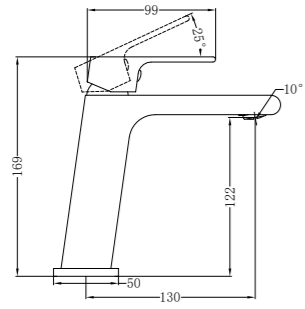

NR321509gBN

Shower Mixer With Divertor Separate Plate

NR321501dBN

Bianca Mid Tall Basin Mixer
Wels Rating: 5 star, 5L/Min

NR321509hBN

Shower Mixer Round Plate 60mm

NR321501GM

Basin Mixer
Wels Rating: 5 Star, 5L/Min
●●●●●