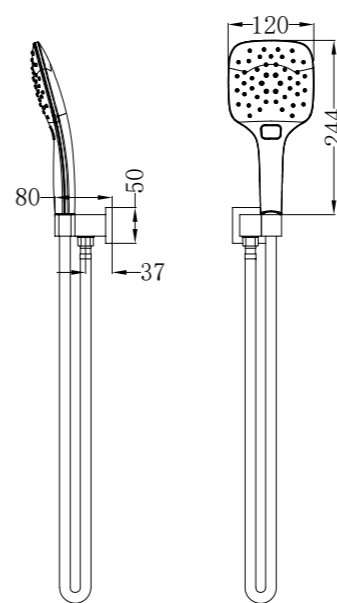

NR305CH

Rain 3 Function Rail Shower Bracket
Wels Rating: 3 Star, 9L/Min

NR306CH

Rain 3 Function Rail Shower Bracket Square
Wels Rating: 3 Star, 9L/Min