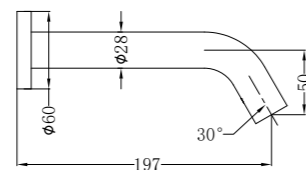

NR401BG

Wallmount Sensor Tap
Wels Rating: 6 Star, 4.5L/Min