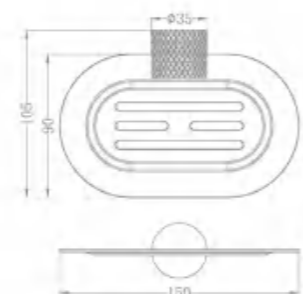

NR2587aBG

Metal Shelf

NR2524BG

Single Towel Rail 600mm

NR2586BG

Toilet Roll Holder

NR2581BG

Soap Dish Holder