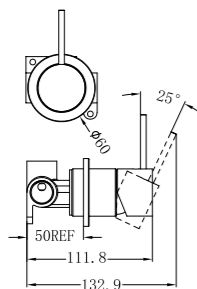

Hob Basin Mixer Square Spout

Wels Rating: 6 Star, 4.5L/Min

NR221909jBN

Shower Mixer With 60mm Plate Handle Up

NR221909tBN

Shower Mixer With Divertor Separate Back Plate

NR221909hBN

Shower Mixer With 60mm Plate