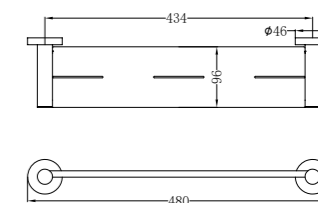

Shower Shelf