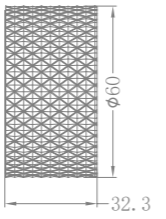

Shower Mixer