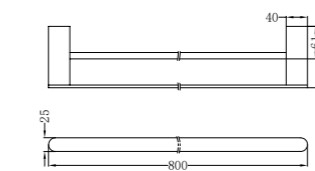

NR9030BG

Single Towel Rail 800mm

NR9030dBG

Double Towel Rail 800mm

NR9087aBG

Shower Shelf

NR9080BG

Hand Towel Rail