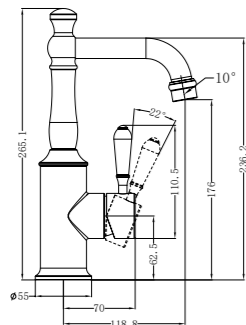

NR69210103CH

Basin Mixer With Black Porcelain Lever
Wels Rating: 5 Star, 6L/Min