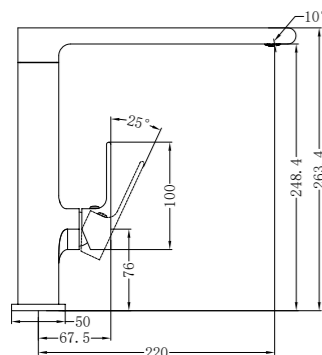

NR321509dBG

NR321507BG

Kitchen Mixer
WELS Rating: 5 Star, 5L/Min