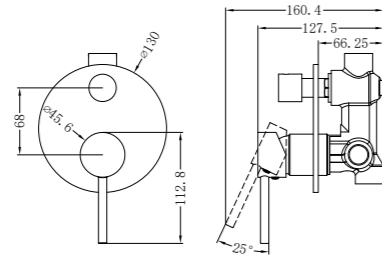

Shower Mixer With Divertor