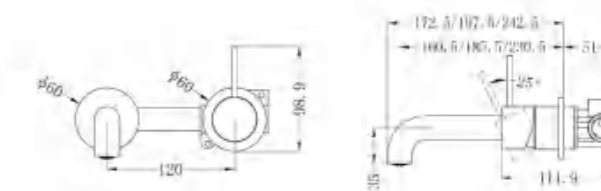

NR221907a160BN
NR221907a185BN / NR221907a230BN

Wall Basin Mixer 160/185/230mm
Wels Rating: 5 Star, 6L/Min