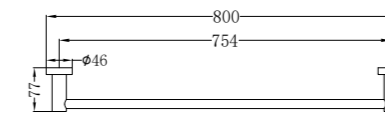

Single Towel Rail 800mm