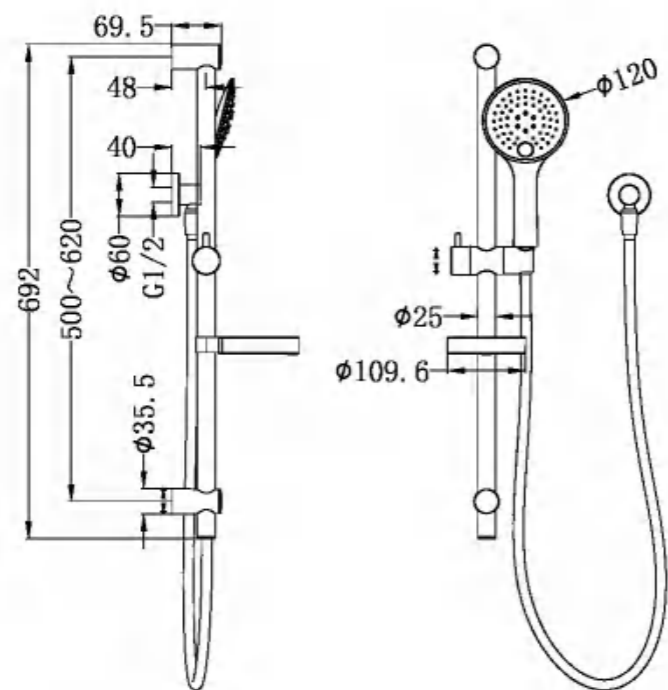

NR251905BN

Opal Shower Bracket With Air Shower
Wels Rating:3 Star 9L/Min

NR251905BG

Opal Shower Bracket With Air Shower
Wels Rating:3 Star 9L/Min

NR251905cBN

Opal Shower Bracket
Wels Rating:3 Star 9L/Min

NR251905cBG