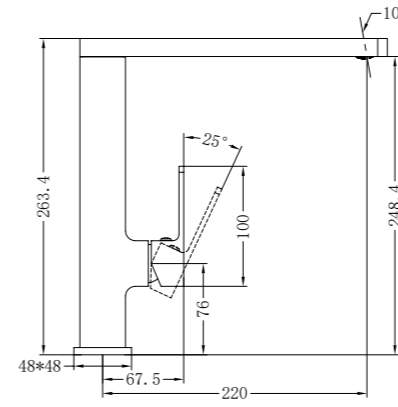

NR301507CH

Kitchen Mixer
Wels Rating: 5 Star, 5L/Min