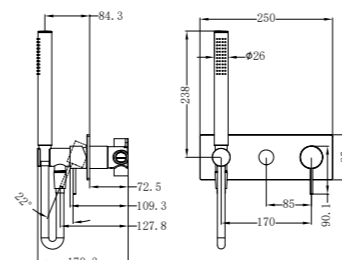

NR221903eCH

Shower Mixer Divertor System
Wels Rating: 4 Star, 7.5l/Min