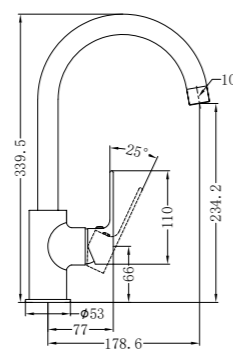

NR321506BG

Kitchen Mixer Gooseneck Spout
WELS Rating: 6 Star, 4.5L/Min