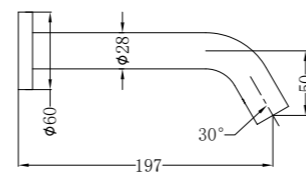

NR401BZ

Wallmount Sensor Tap
Wels Rating: 6 Star, 4.5L/Min