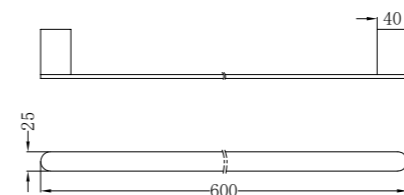

NR9024dCH

Double Towel Rail 600mm

NR9086CH

Toilet Roll Holder

NR9080CH

Hand Towel Rail

NR9030CH

Single Towel Rail 800mm