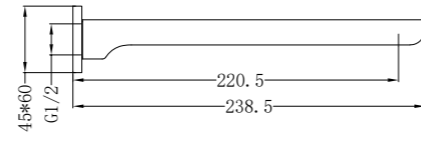

Shower Mixer

Bath Spout

Shower Mixer with Divertor

Swivel Bath Spout