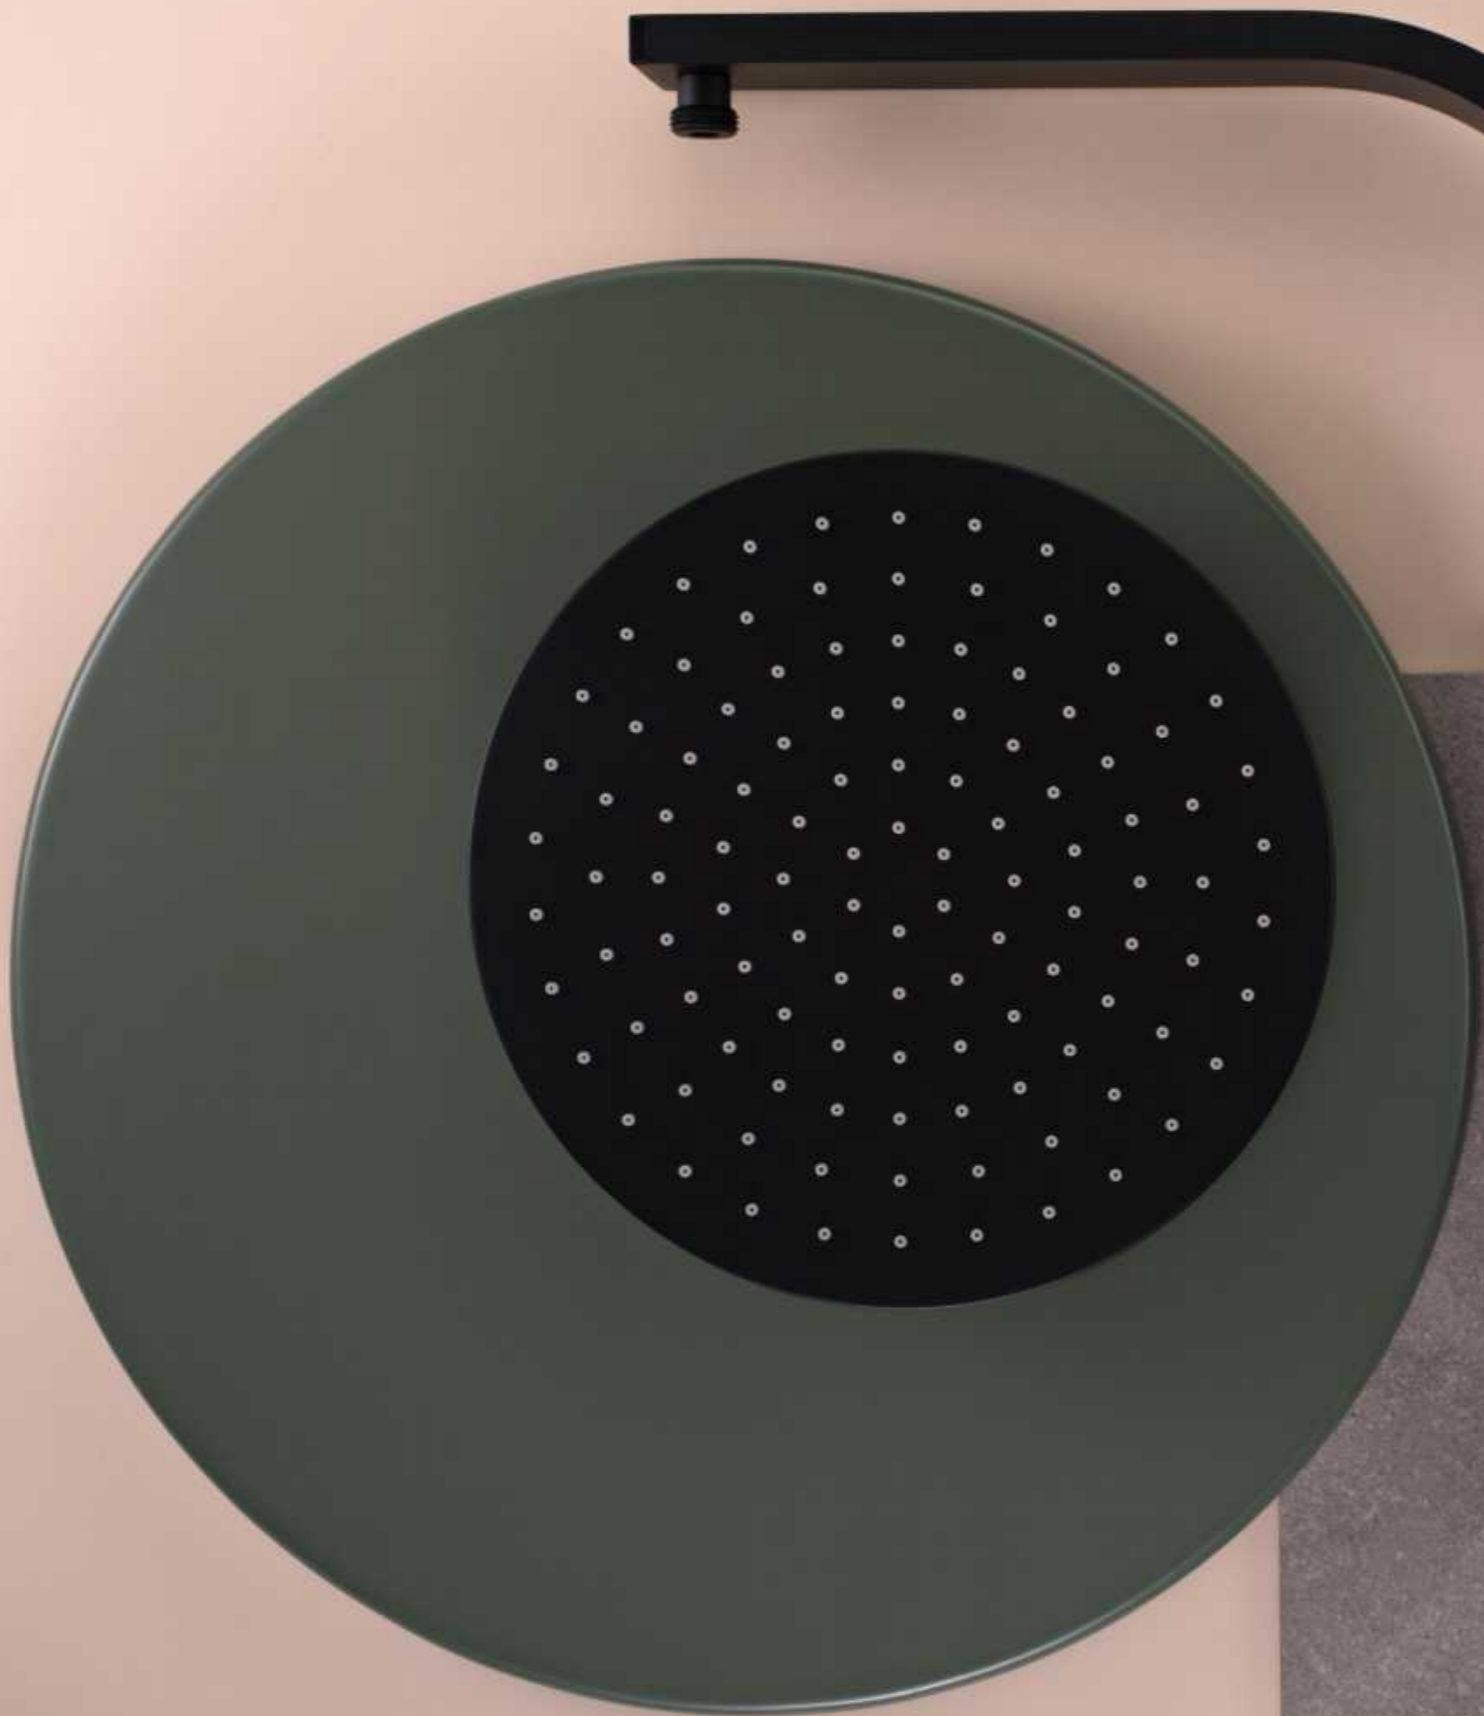

NR232105cBN

Project Twin Shower Set
Wels Rating: Not Star, 6L/Min

NR232105MB

Project Twin Shower Set
Wels Rating: 4 Star, 7.5L/Min

NR200705bbCH
Vibe Square Shower Set Bottom Inlet
Wels Rating: 0 star, 6L/Min