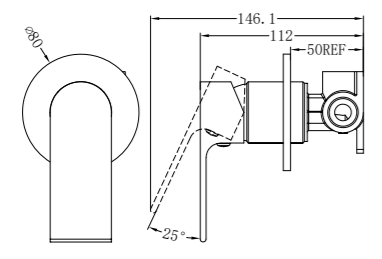

Shower Mixer Round Plate