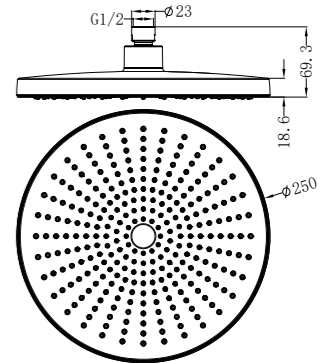

NR508079BG

Opal Shower Head
Wels Rating:2 Star, 11L/Min

NR508079BZ

Opal Shower Head
Wels Rating:2 Star, 11L/Min

NR508076MW

Air Shower Head
Wels Rating:2 Star 11L/Min

NRROA1001CH

250m Round Shower Head
Wels Rating:3 Star, 9L/Min