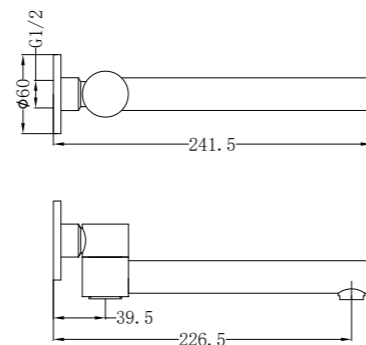

NR250809aMB

Shower Mixer With Divertor

NR250803200MB

Basin/Bath Spout Only 215mm
Wels Rating: 5 Star, 6L/Min

NR202MB

Wall Mounted Swivel Bath Spout

NR250802BN

Basin Mixer Straight Spout
Wels Rating: 5 Star, 6L/Min