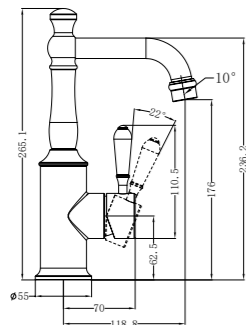

NR69210101AB

Basin Mixer With White Porcelain Lever
Wels Rating: 5 Star, 6L/Min