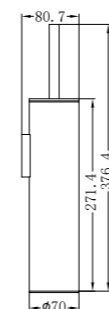

Toilet Brush Holder