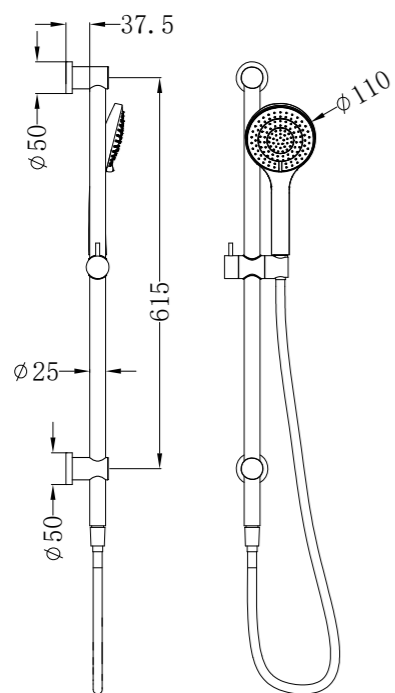

NR221905aCH

Mecca Rail Shower With Air Shower
Wels Rating: 3 Star, 9L/Min

NR221905aMB

Mecca Rail Shower With Air Shower
Wels Rating: 3 Star, 9L/Min

NR221905aBN

Mecca Rail Shower With Air Shower
Wels Rating: 3 Star, 9L/Min

NR221905aBG

Mecca Rail Shower With Air Shower
Wels Rating: 3 Star, 9L/Min

NR221905aMW

Mecca Rail Shower With Air Shower
Wels Rating: 3 Star, 9L/Min