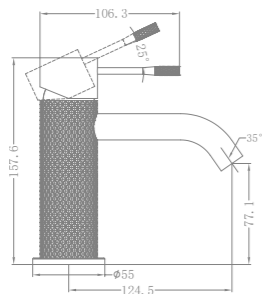

Basin Mixer
Wels Rating:5 Star 5L/Min

NR251901aBN