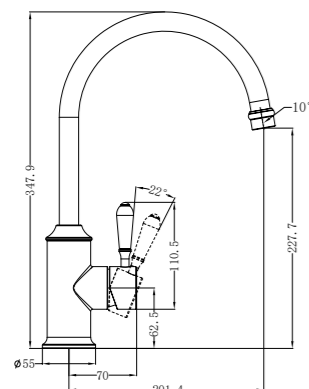

NR69210602MB

Kitchen Mixer Goosneck Spout With Metal Lever
Wels Rating: 5 Star, 6L/Min