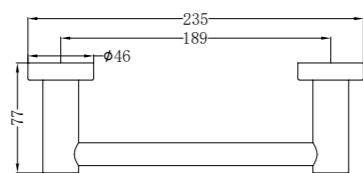

Hand Towel Rail