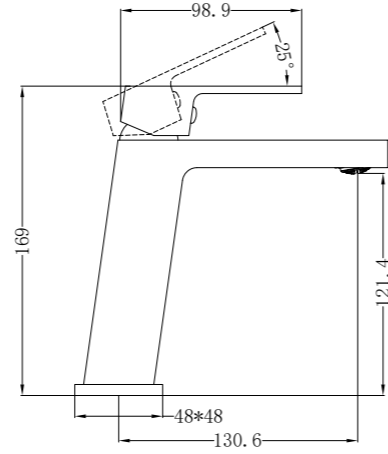

NR301507CH

Kitchen Mixer
Wels Rating: 5 Star, 5L/Min