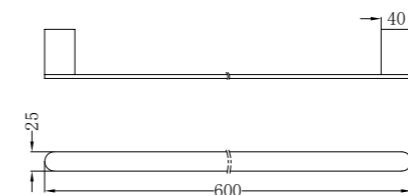

NR9024dMB

Double Towel Rail 600mm

NR9086MB

Toilet Roll Holder

NR9080MB

Hand Towel Rail

NR9030MB

Single Towel Rail 800mm