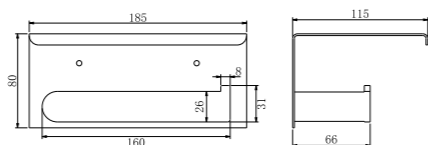

NR9086aCH

Toilet Roll Holder With Phone Holder