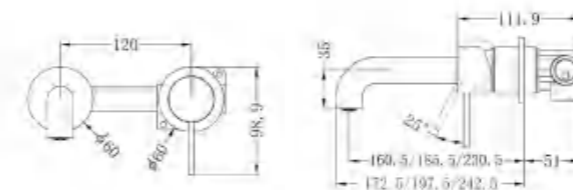

NR221907a160BN
NR221907a185BN / NR221907a230BN

Wall Basin Mixer 160/185/230mm
Wels Rating: 5 Star, 6L/Min