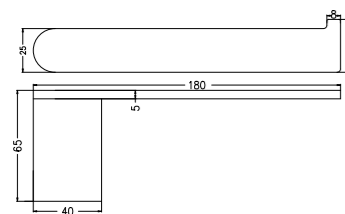

NR9024dCH

Double Towel Rail 600mm

NR9086CH

Toilet Roll Holder

NR9080CH

Hand Towel Rail

NR9030CH

Single Towel Rail 800mm