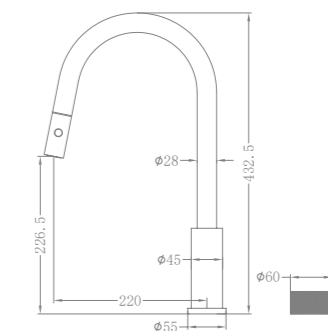

NR252008BG

Pull Out Kitchen Set
Wels Rating: 5 Star, 5L/Min

NR252007a160BZ / NR252007a185BZ / NR252007a230BZ

Wall Basin Set 160mm/185mm/230mm Spout
Wels Rating: 5 Star, 6L/Min

NR252008BZ

Pull Out Kitchen Set
Wels Rating: 5 Star, 5L/Min