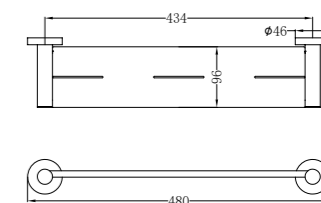

Shower Shelf