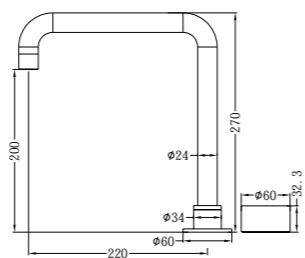

Wall Basin Set 160mm/185mm/230mm Spout
Wels Rating: 5 Star, 6L/Min

NR271908MB

Pull Out Kitchen Set
Wels Rating: 5 Star, 5L/Min

NR271901BN

Basin Set
Wels Rating: 6 Star, 4.5L/Min

NR271901aBN

Tall Basin Set
Wels Rating: 5 Star, 6L/Min