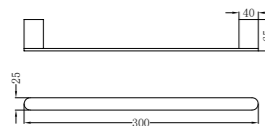

NR9030GM

Single Towel Rail 800mm

NR9030dGM

Double Towel Rail 800mm

NR9087aGM

Shower Shelf

NR9080GM

Hand Towel Rail