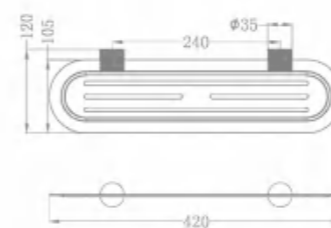

NR2524dBG

Double Towel Rail 600mm

NR2582BZ

Robe Hook

NR2580aBZ

Towel Ring

NR2587aBZ

Metal Shelf