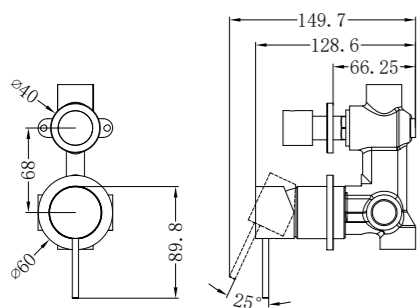

Shower Mixer With 60mm Plate Handle Up

NR221909tMW

Shower Mixer With Divertor Separate Back Plate

NR221909hMW

Shower Mixer With 60mm Plate

NR221909uMW

Shower Mixer With Horizontal 2 Way Divertor

NR221903eMW