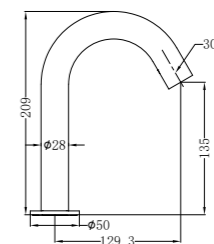

NR402MW

Electronic Basin Tap
Wels Rating: 6 Star, 6L/Min