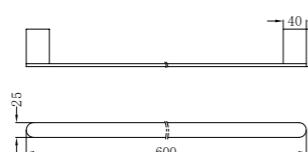

Robe Hook

Toilet Roll Holder With Phone Holder

Toilet Roll Holder

Single Towel Rail 800mm

Double Towel Rail 800mm

Shower Shelf

Hand Towel Rail

Single Towel Rail 600mm

Double Towel Rail 600mm

Toilet Brush Holder

Towel Rack

Soap Dish Holder