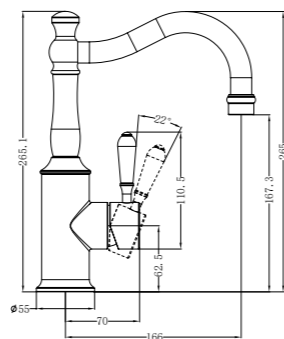

NR69210203CH

Basin Mixer Hook Spout With Black Porcelain Lever
Wels Rating: 5 Star, 6L/Min