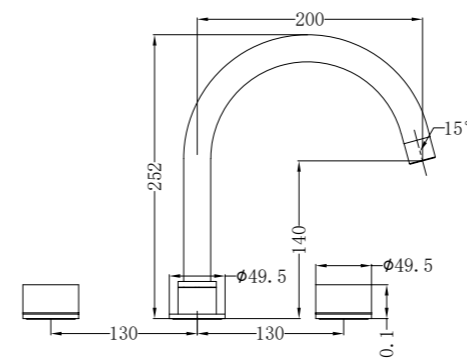

NR211707a180CH / NR211707a217CH