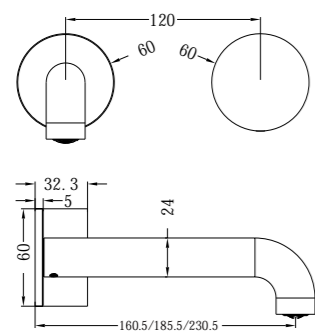

NR271907a160CH / NR271907a185CH / NR271907a230CH

Wall Basin Set 160mm/185mm/230mm Spout
Wels Rating: 5 Star, 6L/Min

NR271908CH

Pull Out Kitchen Set
Wels Rating: 5 Star, 5L/Min

NR271907a160MB / NR271907a185MB / NR271907a230MB