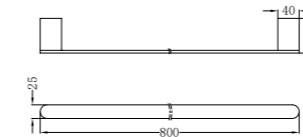

NR9030BN

Single Towel Rail 800mm

NR9030dBN

Double Towel Rail 800mm

NR9087aBN

Shower Shelf

NR9080BN

Hand Towel Rail