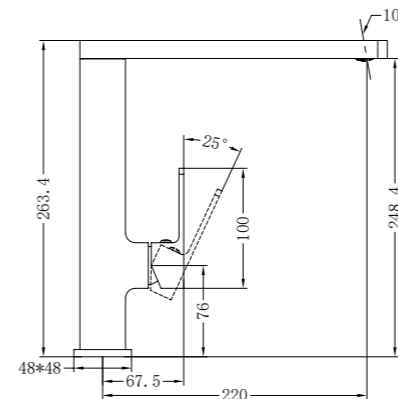

NR281303CH

Bath Spout

NR206CH

Swivel Bath Spout

NR301501MB

Basin Mixer Angle Spout
Wels Rating: 5 Star, 5L/Min

NR301507MB

Kitchen Mixer
Wels Rating: 5 Star, 5L/Min