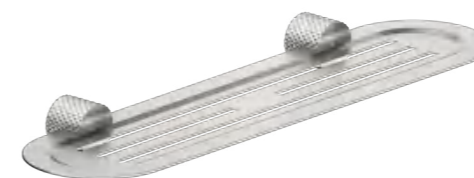

Robe Hook

Towel Ring

Metal Shelf

Single Towel Rail 600mm

Toilet Roll Holder

Soap Dish Holder

Double Towel Rail 600mm