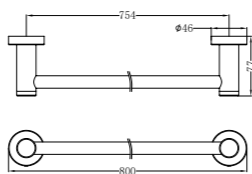

Single Towel Rail 600mm

NR2024dCH

Double Towel Rail 600mm

NR2030CH

Single Towel Rail 800mm

NR2030dCH

Double Towel Rail 800mm

NR2024BN