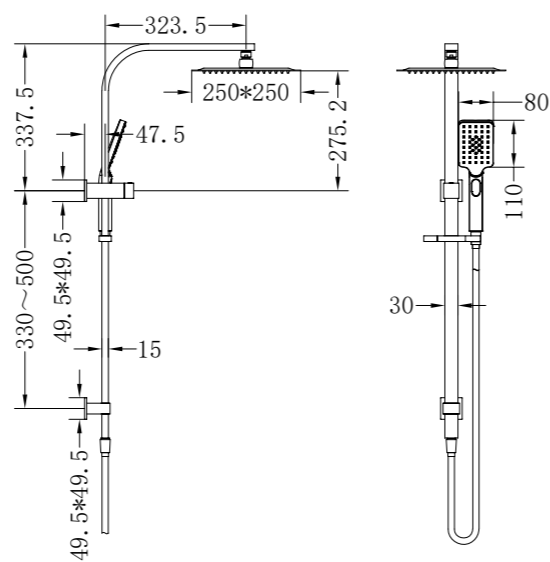

Mecca Rail Shower
Wels Rating: 3 Star, 9L/Min

NR221905dBZ

Mecca Rail Shower
Wels Rating: 3 Star, 9L/Min

NR221905eGM

Mecca Twin Shower
Wels Rating: 2 Star, 11L/Min

NR221905eBZ

Mecca Twin Shower
Wels Rating: 2 Star, 11L/Min