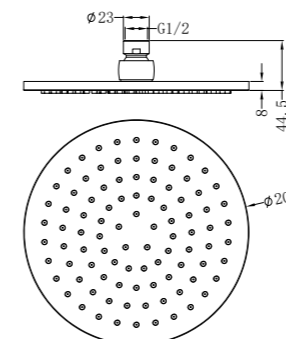

NR508088CH

250mm ABS Round Shower Head
Wels Rating: 4 Star, 7.5L/Min

NR508088MB

250mm ABS Round Shower Head
Wels Rating: 4 Star, 7.5L/Min

NR508088BN

250mm ABS Round Shower Head
Wels Rating: 4 Star, 7.5L/Min