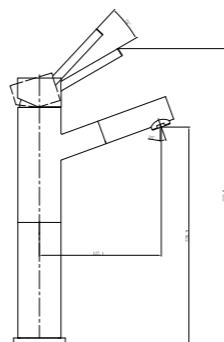

NR250801aCH

Tall Basin Mixer Angle Spout
Wels Rating: 4 Star, 7.5L/Min