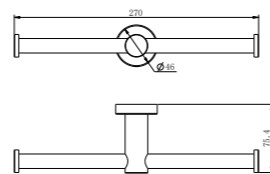

Double Toilet Roll Holder