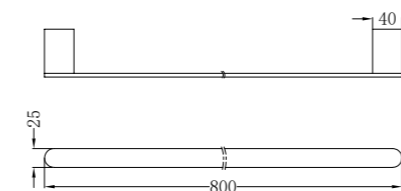

Robe Hook

Toilet Roll Holder With Phone Holder

Single Towel Rail 600mm

Double Towel Rail 600mm

Toilet Roll Holder

Hand Towel Rail

Single Towel Rail 800mm

Double Towel Rail 800mm