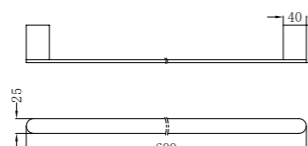

Single Towel Rail 600mm