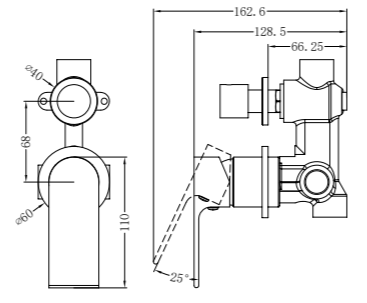

NR321509aMB

Shower Mixer With Divertor

NR207MB

Swivel Bath Spout

NR321509dMB

Shower Mixer Round Plate

NR321509gMB

Shower Mixer With Divertor Separate Plate