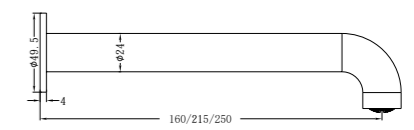

Basin Mixer
Wels Rating: 5 Star, 5L/Min

Tall Basin Mixer
Wels Rating: 5 Star, 5L/Min

Wall Basin Mixer
Separate Back Plate 160/185/230mm Spout
Wels Rating: 5 Star, 6L/Min

NR221907d160MB
NR221907d185MB / NR221907d230MB

Wall Basin Mixer Handle Up
Separate Back Plate 160/185/230mm Spout
Wels Rating: 5 Star, 6L/Min

Wall Basin Mixer 160/185/230mm
Wels Rating: 5 Star, 6L/Min

Wall Basin Mixer Handle Up 160/185/230mm
Wels Rating: 5 Star, 6L/Min

Wall Basin Mixer Swivel Spout Handle Up
Wels Rating: 5 Star, 6L/Min

Wall Basin Mixer Swivel Spout
Wels Rating: 5 Star, 6L/Min

Basin/Bath Spout Only 160/215/250mm
Wels Rating: 5 Star, 6L/Min