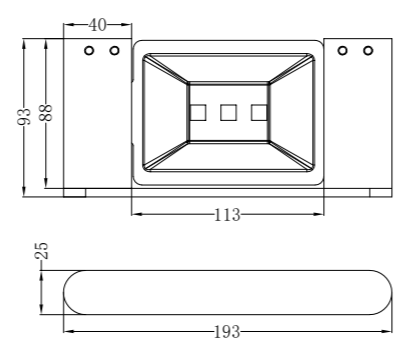

Soap Dish Holder
● ● ● ● ●