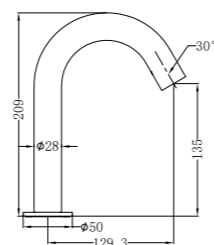

NR402BG

Electronic Basin Tap
Wels Rating: 6 Star, 6L/Min