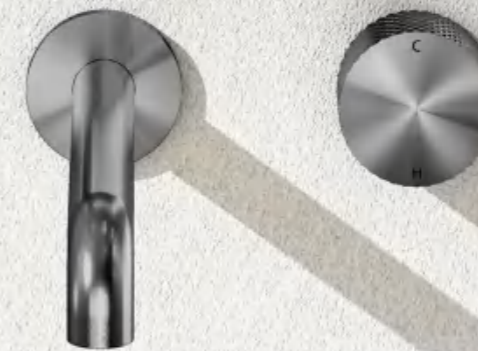

But it's not just how the Progressive range looks that makes it such a stand out. It's how it works. The mixer handle works through three separate zones – cold water only, a mix of hot and cold and hot water only – for more efficient water usage. You can see and feel the quality the moment you come into contact with them. The tactile finish on the handles, for example is the perfect combination of visual appeal and welcome practicality. We have carefully considered not just the aesthetic appeal, but the everyday ease of use.