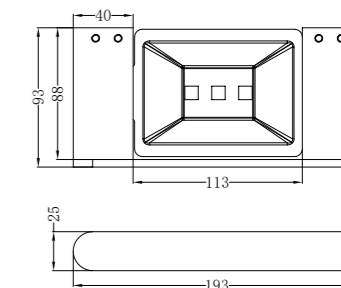

Soap Dish Holder