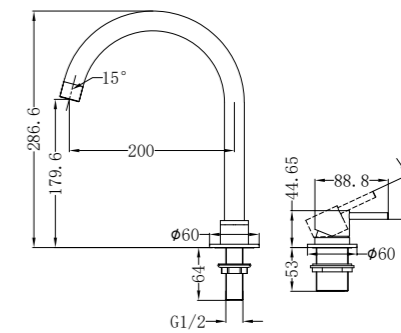

NR221901bBZ

Hob Basin Mixer Round Spout
Wels Rating: 6 Star, 4.5L/Min