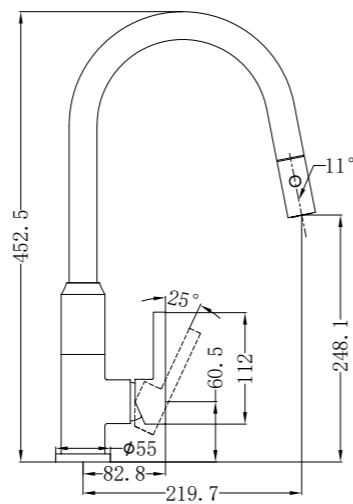

NR231708CH

Pearl Pull Out Sink Mixer With Vegie Spray Function
Wels Rating: 5 Star, 6L/Min