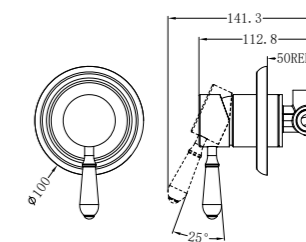

NR69210903CH

Shower Mixer With Black Porcelain Lever