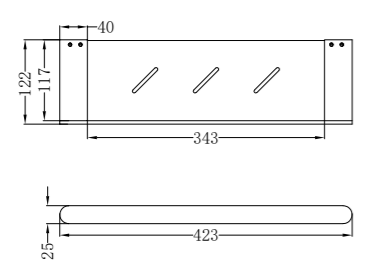

NR9030dCH

Double Towel Rail 800mm

NR9087aCH

Shower Shelf
● ● ● ● ●

NR9089CH

Towel Rack
● ● ● ● ●

NR9088CH

Toilet Brush Holder
● ● ● ● ●