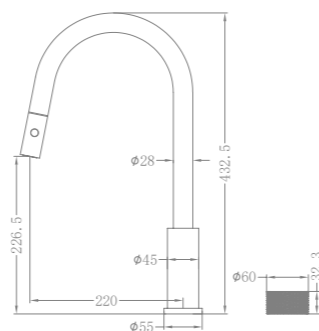

NR252007a160BN / NR252007a185BN / NR252007a230BN

Wall Basin Set 160mm/185mm/230mm Spout
Wels Rating: 5 Star, 6L/Min

NR252008BN

Pull Out Kitchen Set
Wels Rating: 5 Star, 5L/Min

NR252007a160GR / NR252007a185GR / NR252007a230GR