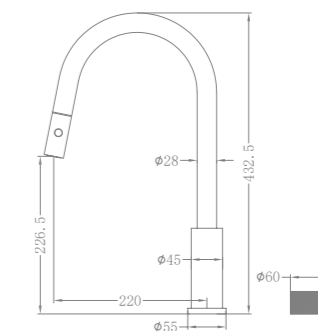

NR252008GR

Pull Out Kitchen Set
Wels Rating: 5 Star, 5L/Min