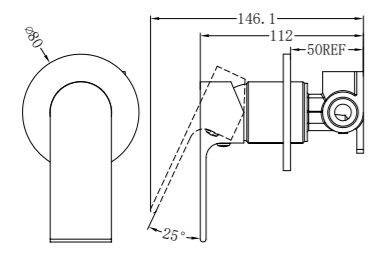

Shower Mixer Round Plate

NR321501dGM