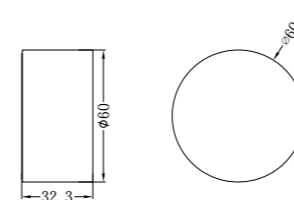

NR271909BN

Shower Mixer
Wels Rating: N/A