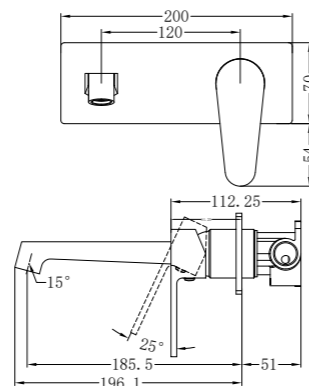

Wall Basin Mixer
Wels Rating: 5 Star, 6L/Min