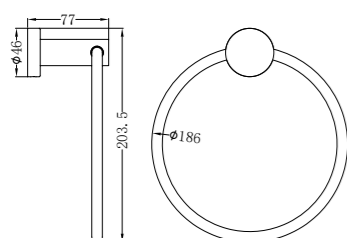

Towel Ring

NR1924dBZ

Double Towel Rail 600mm

NR1924BZ

Single Towel Rail 600mm

NR1930dBZ

Double Towel Rail 800mm

NR1930BZ