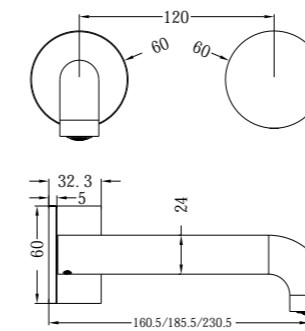

Wall Basin Set 160mm/185mm/230mm Spout
Wels Rating: 5 Star, 6L/Min