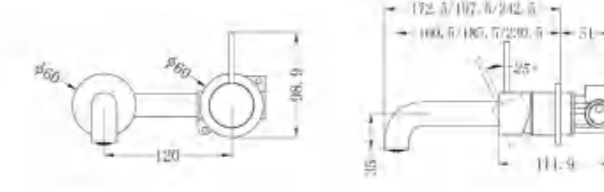

Wall Basin Mixer Handle Up
Separate Back Plate 160/185/230mm Spout
Wels Rating: 5 Star, 6L/Min

NR221909pGM

Wall Basin Mixer Swivel Spout Handle Up
Wels Rating: 5 Star, 6L/Min