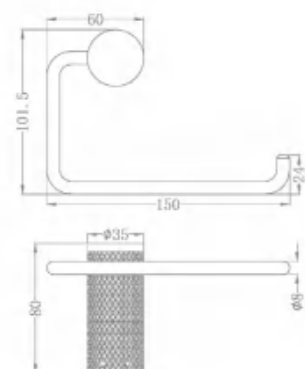

Toilet Roll Holder