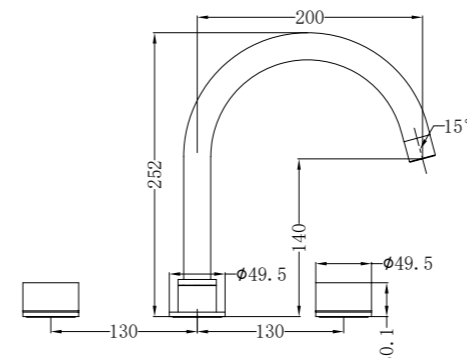

NR211701BG

Basin Set
Wels Rating: 5 Star, 6L/Min

NR211707BG

Kitchen Set
Wels Rating: 5 Star, 6L/Min

NR211703BG

Bath Set

NR211707a180BG / NR211707a217BG

Wall Basin Set 180/217mm
Wels Rating: 5 Star, 6L/Min

NR211709BG

Wall Top Assemblies