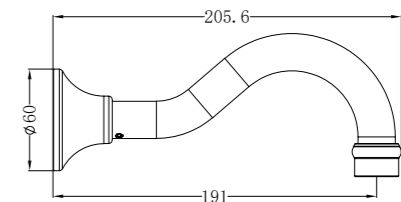

NR692103MB

Bath Spout Only