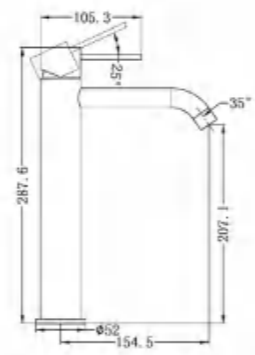

NR221901aCH

Tall Basin Mixer
Wels Rating: 5 Star, 5L/Min