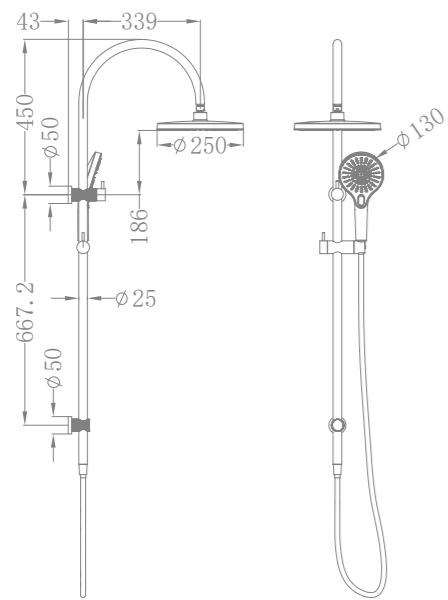

NR251905eBN

Twin Shower Set
Wels Rating:2 Star 11L/Min

NR251905eBG

Twin Shower Set
Wels Rating:2 Star 11L/Min

NR251905eGR

Twin Shower Set
Wels Rating:2 Star 11L/Min

NR251905eBZ

Twin Shower Set
Wels Rating:2 Star 11L/Min