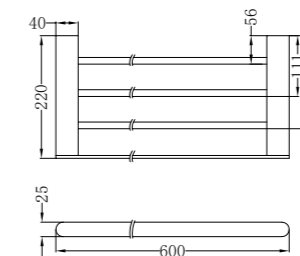

NR9024BG

Single Towel Rail 600mm

NR9024dBG

Double Towel Rail 600mm

NR9088BG

Toilet Brush Holder

NR9089BG

Towel Rack