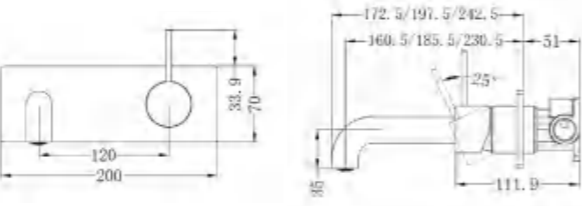

NR221907c160GM
NR221907c185GM / NR221907c230GM

Wall Basin Mixer
Separate Back Plate 160/185/230mm Spout
Wels Rating: 5 Star, 6L/Min