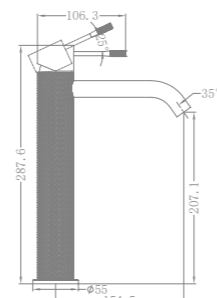

NR251909hBN

Shower Mixer With 60mm Plate
Wels Rating:N/A

NR251901GR

Basin Mixer
Wels Rating:5 Star 5L/Min

NR251901aGR

Tall Basin Mixer
Wels Rating:5 Star 5L/Min

NR251907bGR

Wall Basin/Bath Mixer Separate Back Plate
Wels Rating:5 Star 6L/Min