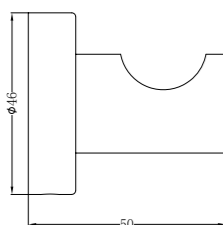

Robe Hook

Hand Towel Rail

Double Toilet Roll Holder

Toilet Brush Holder

Towel Rack

Toilet Roll Holder

Towel Ring

Double Towel Rail 600mm

Single Towel Rail 600mm

Double Towel Rail 800mm

Single Towel Rail 800mm

Shower Shelf