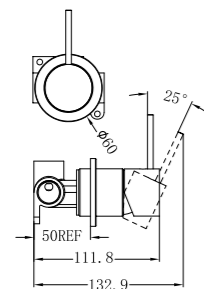

Wall Mounted Bath Mixer With Handshower

Wels Rating: 4 Star, 7.5L/Min

NR221909jCH

Shower Mixer With 60mm Plate Handle Up

NR221909tCH

Shower Mixer With Divertor Separate Back Plate

NR221909hCH

Shower Mixer With 60mm Plate