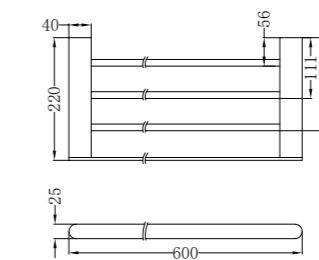

Robe Hook

Toilet Roll Holder With Phone Holder

Toilet Roll Holder

Single Towel Rail 800mm

Double Towel Rail 800mm

Shower Shelf

Hand Towel Rail

Single Towel Rail 600mm

Double Towel Rail 600mm

Toilet Brush Holder

Towel Rack

Soap Dish Holder