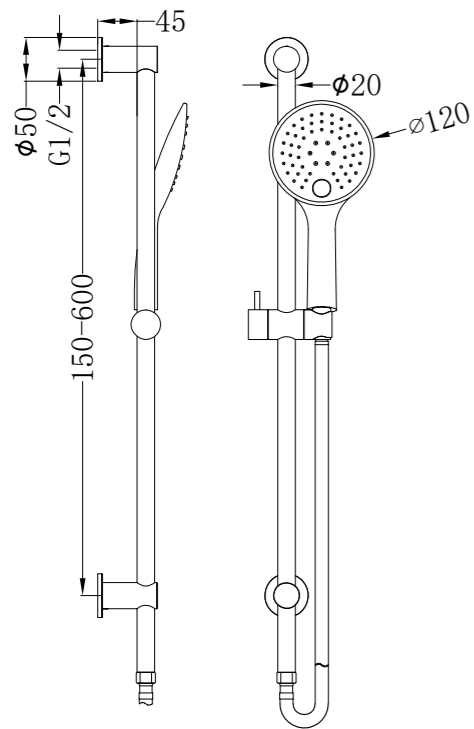

NR314MB

3 Function Rail Shower
Wels Rating: 3 Star, 9L/Min