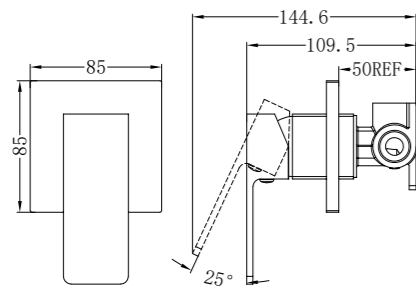

Shower Mixer