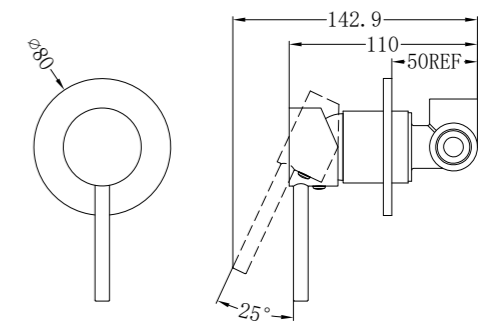

NR250807bMB

Wall Basin Mixer (Stylish Spout)
Wels Rating: 5 Star, 6L/Min

NR250807aMB

Wall Basin Mixer (Straight Spout)
Wels Rating: 5 Star, 6L/Min

NR250809MB

Shower Mixer

NR250809eMB

Shower Mixer With Divertor Separate Plate