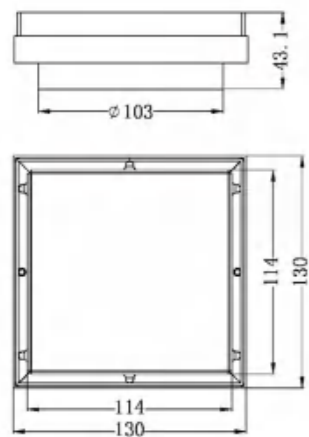

NRB401rBN

Tile Insert Floor Waste 100mm Outlet

Tile Insert Floor Waste 100mm Outlet

Tile Insert Floor Waste 100mm Outlet

Tile Insert Floor Waste 100mm Outlet

Tile Insert Floor Waste 100mm Outlet