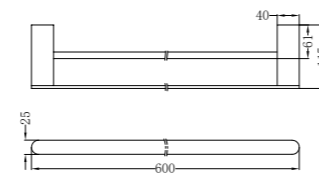

Robe Hook

Toilet Roll Holder With Phone Holder

Toilet Roll Holder

Single Towel Rail 800mm

Double Towel Rail 800mm

Shower Shelf

Hand Towel Rail

Single Towel Rail 600mm

Double Towel Rail 600mm

Toilet Brush Holder

Towel Rack

Soap Dish Holder