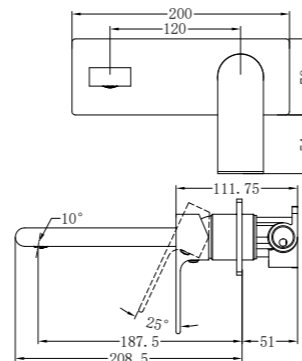

NR321507aMB

Wall Basin Mixer
WELS Rating: 5 Star, 5L/Min