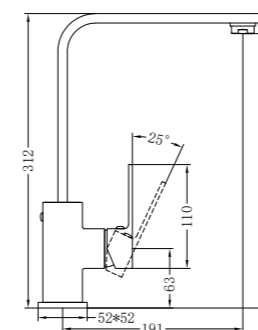

NR301506BN

Kitchen Mixer
Wels Rating: 4 Star, 7.5L/Min