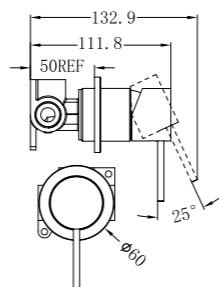

NR221909hGM

Shower Mixer With 60mm Plate

NR221909uGM

Shower Mixer With Horizontal 2 Way Divertor