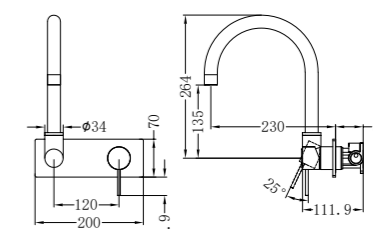

Basin Mixer
Wels Rating: 5 Star, 5L/Min

Tall Basin Mixer
Wels Rating: 5 Star, 5L/Min

Wall Basin Mixer
Separate Back Plate 160/185/230mm Spout
Wels Rating: 5 Star, 6L/Min

NR221907d160BZ
NR221907d185BZ / NR221907d230BZ

Wall Basin Mixer Handle Up
Separate Back Plate 160/185/230mm Spout
Wels Rating: 5 Star, 6L/Min

Wall Basin Mixer 160/185/230mm
Wels Rating: 5 Star, 6L/Min

Wall Basin Mixer Handle Up 160/185/230mm
Wels Rating: 5 Star, 6L/Min

Wall Basin Mixer Swivel Spout Handle Up
Wels Rating: 5 Star, 6L/Min

Wall Basin Mixer Swivel Spout
Wels Rating: 5 Star, 6L/Min