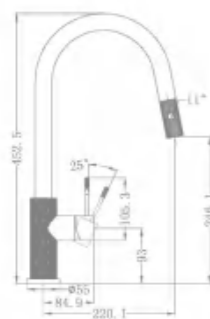

Pull Out Sink Mixer
Wels Rating:5 Star 5L/Min