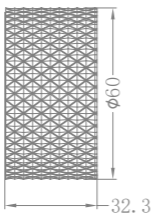

Shower Mixer