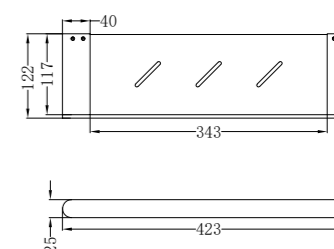

NR9030BN

Single Towel Rail 800mm

NR9030dBN

Double Towel Rail 800mm

NR9087aBN

Shower Shelf

NR9080BN

Hand Towel Rail