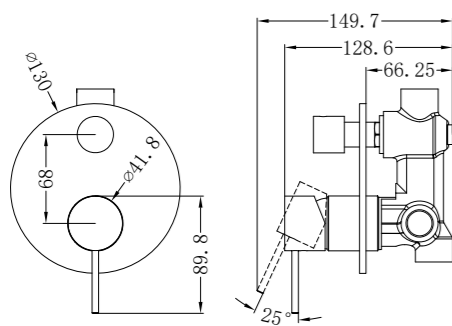

Shower Mixer With Divertor