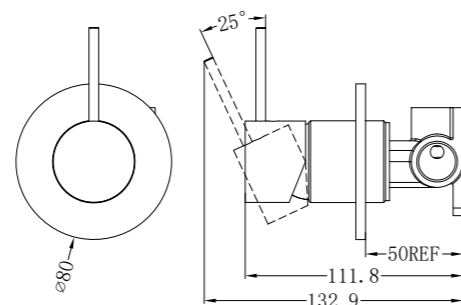

NR221909bBG

Shower Mixer Handle Up