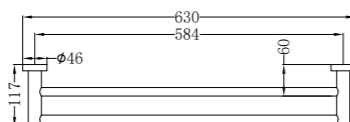

Towel Ring

NR1924dGM

Double Towel Rail 600mm

NR1924GM

Single Towel Rail 600mm

NR1930dGM

Double Towel Rail 800mm

NR1930GM