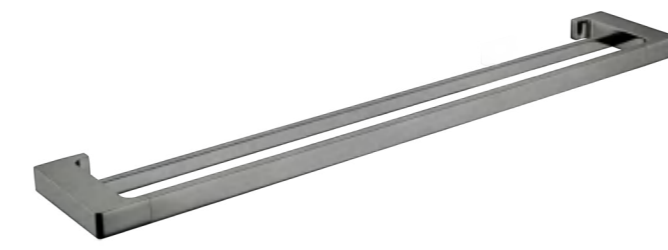

NR8024GM

Single Towel Rail 600mm

NR8030dGM

Double Towel Rail 800mm