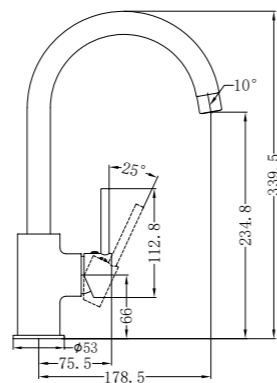

NR250807BN

Kitchen Mixer Gooseneck
Wels Rating: 4 Star, 7.5L/Min