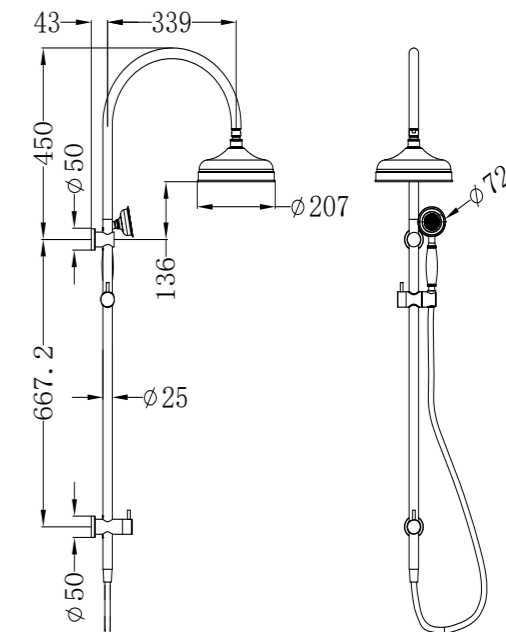

NR508AB

Shower Arm

NR508094AB

200mm Brass Shower Head
Wels Rating: 3 Star, 9L/Min

NR69210501AB

Twin Shower With White Porcelain Hand Shower
Wels Rating: 3 Star, 9L/Min

NR69210502AB

Twin Shower With Metal Hand Shower
Wels Rating: 3 Star, 9L/Min