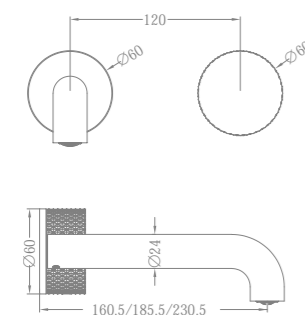

NR252007a160BN / NR252007a185BN / NR252007a230BN

Wall Basin Set 160mm/185mm/230mm Spout
Wels Rating: 5 Star, 6L/Min

NR252008BN

Pull Out Kitchen Set
Wels Rating: 5 Star, 5L/Min

NR252007a160GR / NR252007a185GR / NR252007a230GR