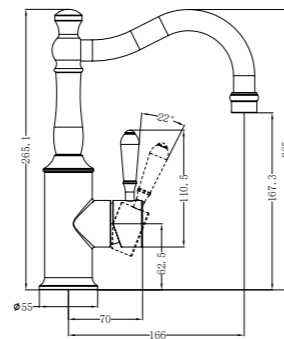

NR69210202MB

Basin Mixer Hook Spout With Metal Lever
Wels Rating: 5 Star, 6L/Min