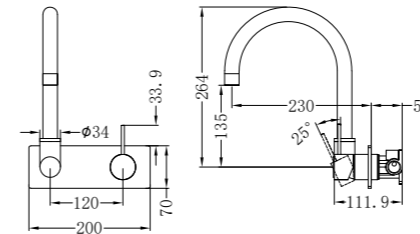

NR221909qGM

Wall Basin Mixer Swivel Spout
Wels Rating: 5 Star, 6L/Min