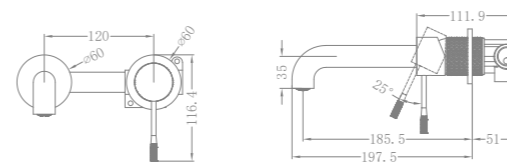

Basin Mixer
Wels Rating:5 Star 5L/Min

Tall Basin Mixer
Wels Rating:5 Star 5L/Min

Wall Basin/Bath Mixer Separate Back Plate
Wels Rating:5 Star 6L/Min

Shower Mixer
Wels Rating:N/A

Pull Out Sink Mixer
Wels Rating:5 Star 5L/Min

Wall Basin/Bath Mixer
Wels Rating:5 Star 6L/Min

Shower Mixer With Divertor Separate Plate
Wels Rating:N/A

Shower Mixer With Divertor
Wels Rating:N/A

Shower Mixer With 60mm Plate
Wels Rating:N/A