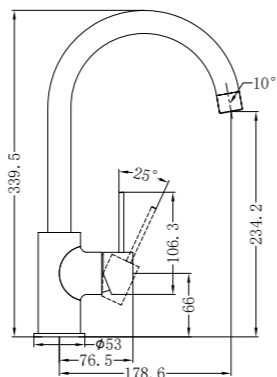

Kitchen Mixer
Wels Rating: 6 Star, 4.5L/Min

NR221903160GM