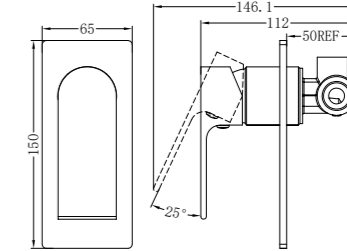

NR321509CH

Shower Mixer