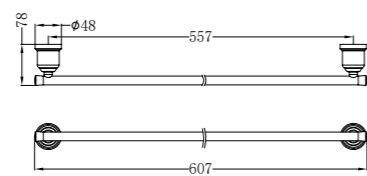

NR6924CH

Single Towel Rail 600mm

NR6924dCH

Double Towel Rail 600mm

NR6986MB

Toilet Roll Holder

NR6924MB

Single Towel Rail 600mm