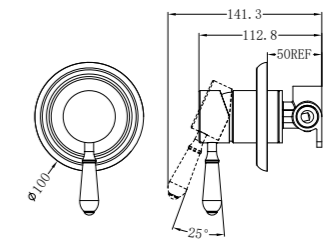

NR69210902MB

Shower Mixer With Metal Lever