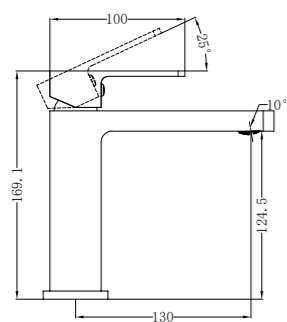

NR301502MB

Straight Basin Mixer
Wels Rating: 5 Star, 6L/Min