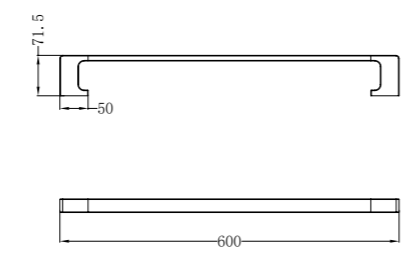

NR8030MB

Single Towel Rail 800mm

NR8081MB

Soap Dish Holder

NR8024MB

Single Towel Rail 600mm

NR8030dMB

Double Towel Rail 800mm