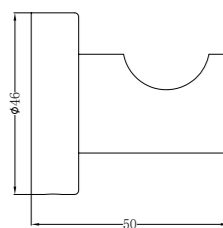

Single Towel Rail 800mm

NR1987aCH

Shower Shelf

NR1982MB

Robe Hook

NR1980aMB

Hand Towel Rail

NR1986dMB