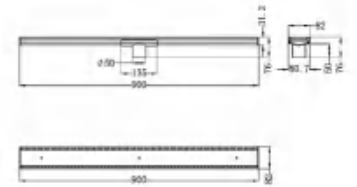

Tile Insert V Channel Floor Grate 50mm Outlet

Tile Insert V Channel Floor Grate 89mm Outlet