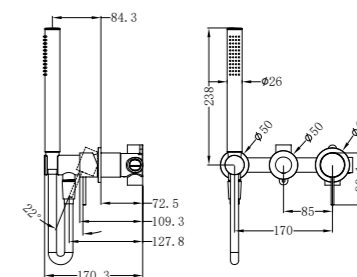

NR221903fMW

Shower Mixer Divertor System Separate Back Plate
Wels Rating: 4 Star, 7.5l/Min