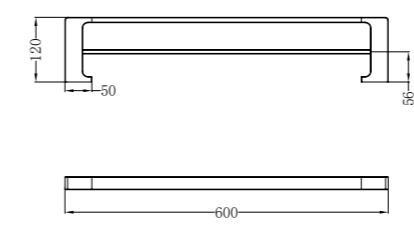

NR8086GM

Toilet Roll Holder

NR8080GM

Hand Towel Rail

NR8024dGM

Double Towel Rail 600mm

NR8030GM

Single Towel Rail 800mm