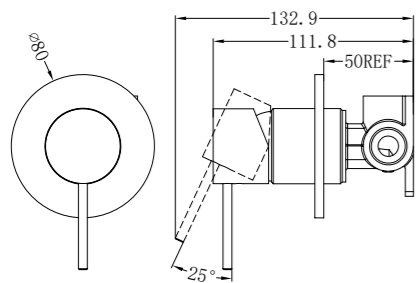

Wall Basin Mixer Swivel Spout
Wels Rating: 5 Star, 6L/Min

**NR221903160CH
NR221903215CH / NR221903250CH**

Basin/Bath Spout Only 160/215/250mm
Wels Rating: 5 Star, 6L/Min

NR221909CH

Shower Mixer

NR221909bCH