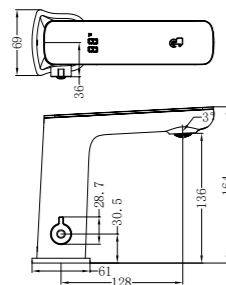

A perfect illustration of a high-end sensor tap.

With the latest sensor technology, visual display panel, unique shape and
abundant colour choices, Claudia is an outstanding addition.

NR222101CH

Sensor Mixer
Wels Rating: 5 Star, 5L/Min