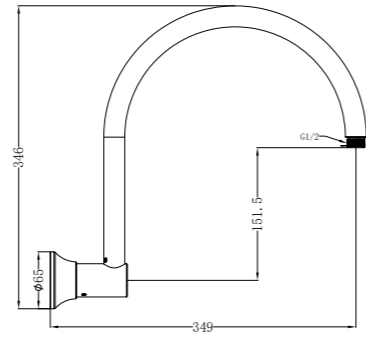

NR508MB

Shower Arm

NR508094MB

200mm Brass Shower Head
Wels Rating: 3 Star, 9L/Min

NR69210501MB

Twin Shower With White Porcelain Hand Shower
Wels Rating: 3 Star, 9L/Min

NR69210502MB

Twin Shower With Metal Hand Shower
Wels Rating: 3 Star, 9L/Min