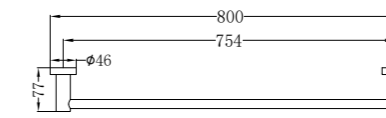

Single Towel Rail 800mm