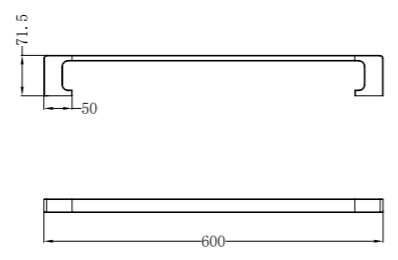

NR8024CH

Single Towel Rail 600mm