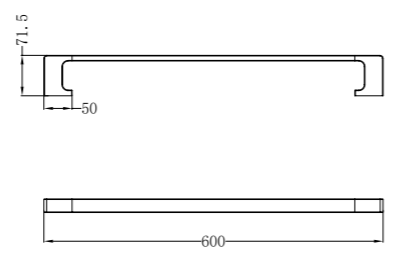

NR8024GM

Single Towel Rail 600mm

NR8030dGM

Double Towel Rail 800mm