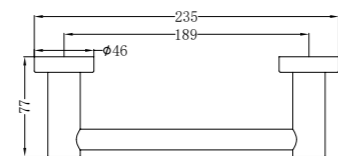

Hand Towel Rail