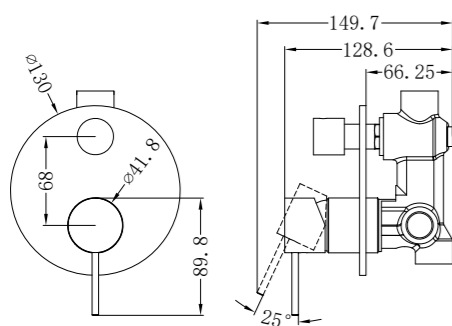

NR221909aBG

Shower Mixer With Divertor