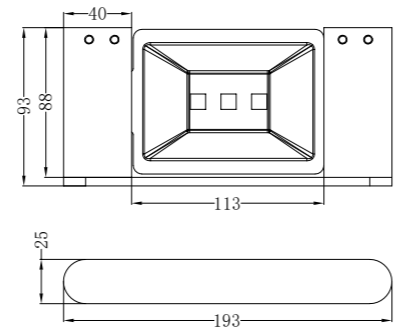

Soap Dish Holder
● ● ● ● ●