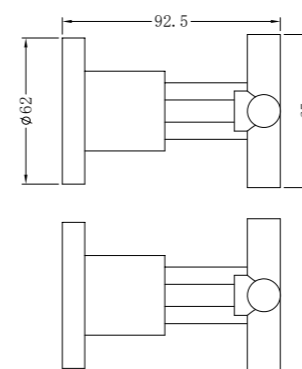

Wall Tops Assembly