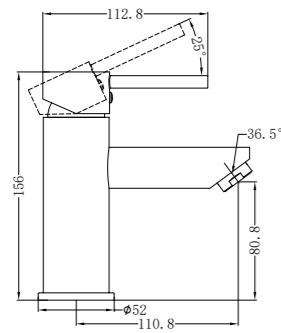

NR250802MB

Basin Mixer Straight Spout
Wels Rating: 5 Star, 6L/Min