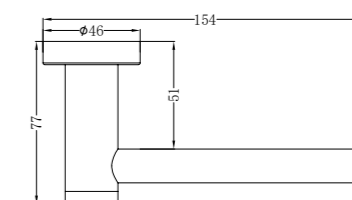

Toilet Roll Holder