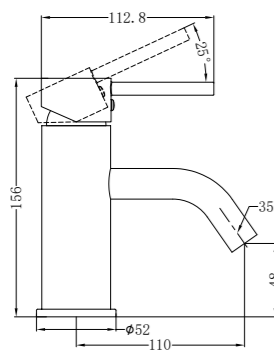

NR250802aMB

Basin Mixer Stylish Spout
Wels Rating: 5 Star, 6L/Min