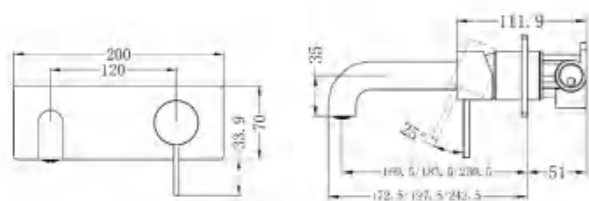

Basin Mixer
Wels Rating: 5 Star, 5L/Min

Tall Basin Mixer
Wels Rating: 5 Star, 5L/Min

Wall Basin Mixer
Separate Back Plate 160/185/230mm Spout
Wels Rating: 5 Star, 6L/Min

NR221907d160BZ
NR221907d185BZ / NR221907d230BZ

Wall Basin Mixer Handle Up
Separate Back Plate 160/185/230mm Spout
Wels Rating: 5 Star, 6L/Min

Wall Basin Mixer 160/185/230mm
Wels Rating: 5 Star, 6L/Min

Wall Basin Mixer Handle Up 160/185/230mm
Wels Rating: 5 Star, 6L/Min

Wall Basin Mixer Swivel Spout Handle Up
Wels Rating: 5 Star, 6L/Min

Wall Basin Mixer Swivel Spout
Wels Rating: 5 Star, 6L/Min