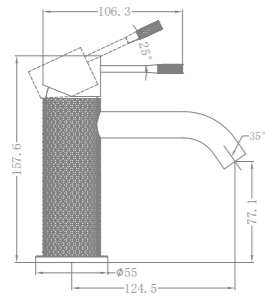

NR251909eBG

Shower Mixer With Divertor Separate Plate
Wels Rating:N/A

NR251909aBG

Shower Mixer With Divertor
Wels Rating:N/A

NR251909hBG

Shower Mixer With 60mm Plate
Wels Rating:N/A

NR251901BZ

Basin Mixer
Wels Rating:5 Star 5L/Min