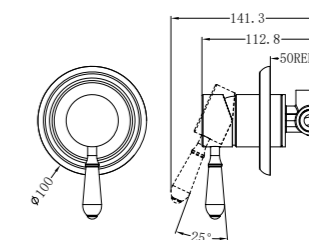

NR69210901AB

Shower Mixer With White Porcelain Lever