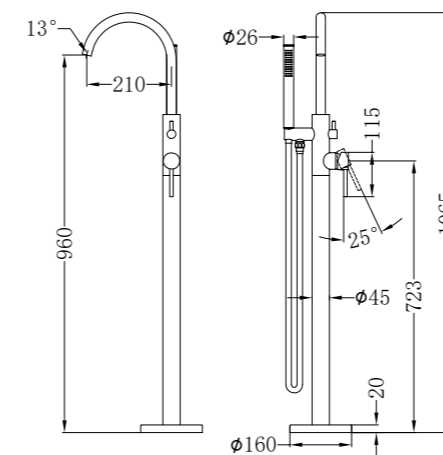

NR210903aBN

Round Floormount Mixer With Handshower
Wels Rating: o Star, 7L/Min

NR210903aBG

Round Floormount Mixer With Handshower
Wels Rating: o Star, 7L/Min