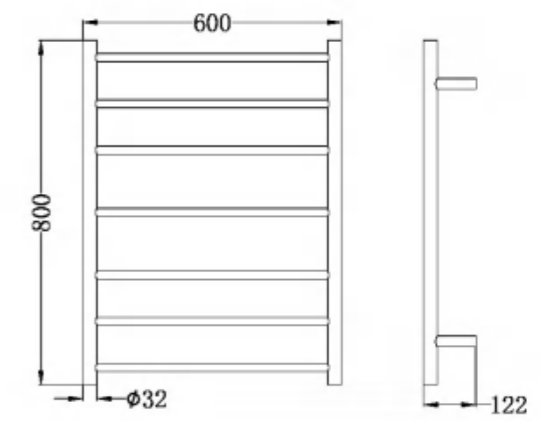

Accessories

NR190001CH

Towel Ladders