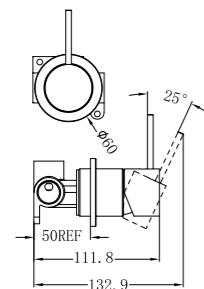

Basin/Bath Spout Only 160/215/250mm
Wels Rating: 5 Star, 6L/Min

NR221901cGM

Hob Basin Mixer Square Spout
Wels Rating: 6 Star, 4.5L/Min

NR221909jGM

Shower Mixer With 60mm Plate Handle Up

NR221909tGM

Shower Mixer With Divertor Separate Back Plate