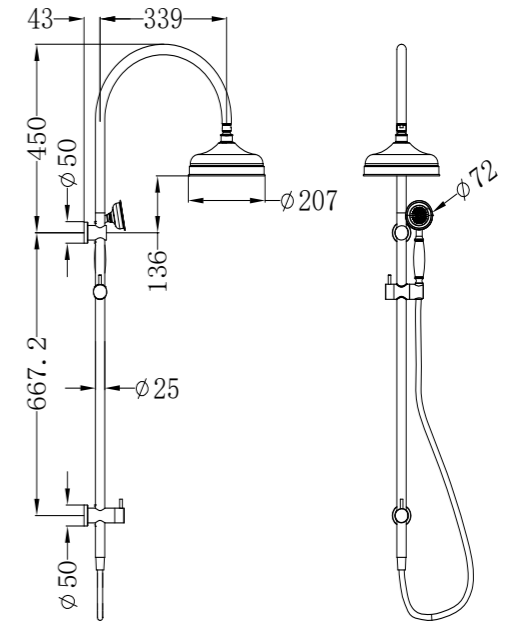

NR508MB

Shower Arm

NR508094MB

200mm Brass Shower Head
Wels Rating: 3 Star, 9L/Min

NR69210501MB

Twin Shower With White Porcelain Hand Shower
Wels Rating: 3 Star, 9L/Min

NR69210502MB

Twin Shower With Metal Hand Shower
Wels Rating: 3 Star, 9L/Min