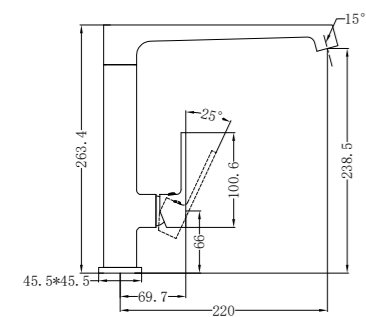

NR221401MB

NR221407aCH

Wall Basin Mixer
Wels Rating: 5 Star, 6L/Min