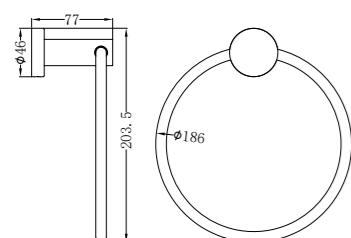

Towel Ring

NR1924dMB

Double Towel Rail 600mm

NR1924MB

Single Towel Rail 600mm

NR1930dMB

Double Towel Rail 800mm

NR1930MB