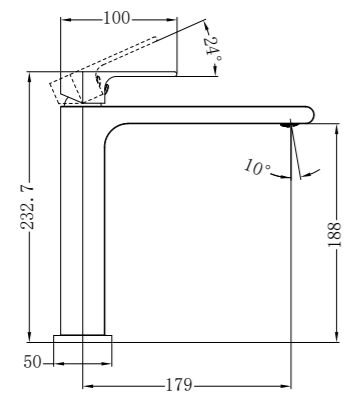

NR321501dMB

Bianca Mid Tall Basin Mixer
WELS Rating: 5 star, 5L/Min

NR321509hMB

Shower Mixer Round Plate 60mm

NR321501BN

Basin Mixer
Wels Rating: 5 Star, 5L/Min

NR321501aBN

Tall Basin Mixer
Wels Rating: 5 Star, 5L/Min