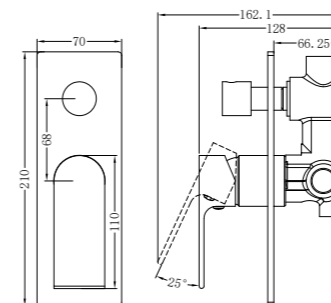

NR321509aMB

Shower Mixer With Divertor