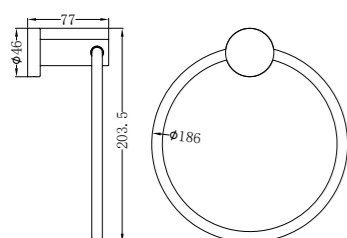

Towel Ring

NR1924dBG

Double Towel Rail 600mm

NR1924BG

Single Towel Rail 600mm

NR1930dBG

Double Towel Rail 800mm

NR1930BG