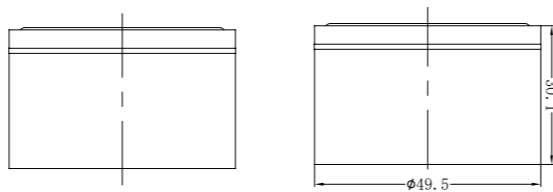

NR211709MB

Wall Top Assemblies