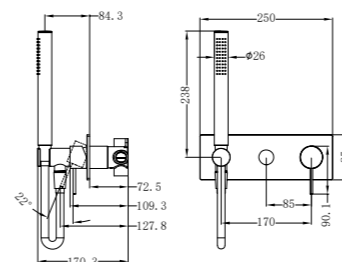

NR221903eMW

Shower Mixer Divertor System
Wels Rating: 4 Star, 7.5l/Min