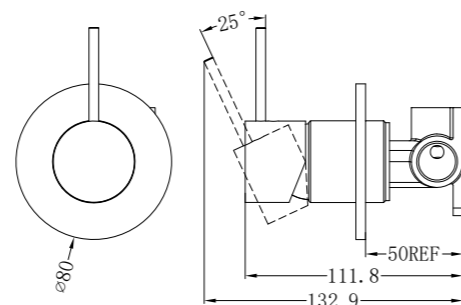

Wall Basin Mixer Swivel Spout
Wels Rating: 5 Star, 6L/Min

NR221903160MB
NR221903215MB / NR221903250MB

Basin/Bath Spout Only 160/215/250mm
Wels Rating: 5 Star, 6L/Min

NR221909MB

Shower Mixer

NR221909bMB

Shower Mixer Handle Up