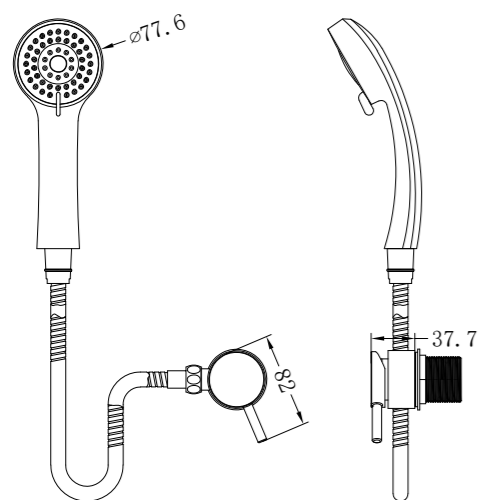

Caravan Range

X-Plus Range

Caravan External Shower
Wels Rating: 0 Star, 7L/Min

Caravan Low Profile Mixer
Wels Rating: 5 Star, 6L/Min

Wall Tops Assembly

Washing Machine Stops