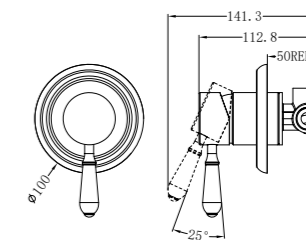

NR69210901MB

Shower Mixer With White Porcelain Lever