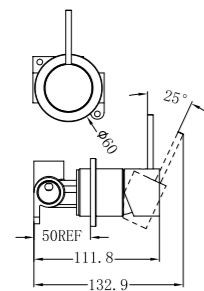

Shower Mixer With 60mm Plate Handle Up

NR221909tMW

Shower Mixer With Divertor Separate Back Plate

NR221909hMW

Shower Mixer With 60mm Plate

NR221909uMW

Shower Mixer With Horizontal 2 Way Divertor

NR221903eMW