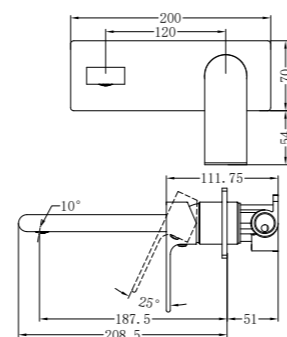

NR321507aCH

Wall Basin Mixer
Wels Rating: 5 Star, 5L/Min