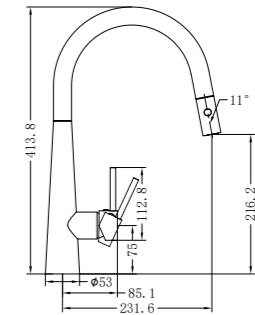

NR581009cCH

Dolce Pull Out Sink Mixer With Vegie Spray Function
Wels Rating: 5 Star, 6L/Min

NR581009cGM

Dolce Pull Out Sink Mixer With Vegie Spray Function
Wels Rating: 5 Star, 6L/Min

NR581009cMB

Dolce Pull Out Sink Mixer With Vegie Spray Function
Wels Rating: 5 Star, 6L/Min