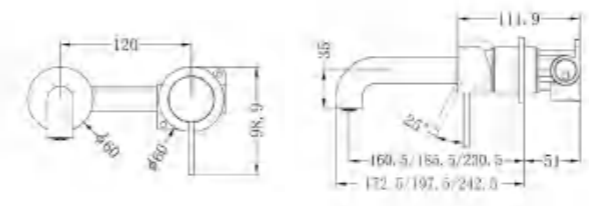

NR221907d160MB
NR221907d185MB / NR221907d230MB