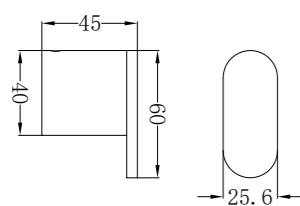

NR321509hCH

Shower Mixer Round Plate 60mm

NR9082CH

Robe Hook

NR9086aCH

Toilet Roll Holder With Phone Holder

NR9024CH

Single Towel Rail 600mm