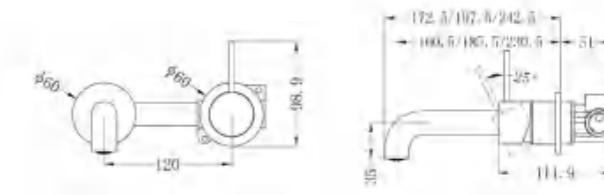

NR221907d160CH / NR221907d185CH / NR221907d230CH

Wall Basin Mixer Handle Up
Separate Back Plate 160/185/230mm Spout
Wels Rating: 5 Star, 6L/Min

NR221907a160CH / NR221907a185CH / NR221907a230CH

Wall Basin Mixer 160/185/230mm
Wels Rating: 5 Star, 6L/Min