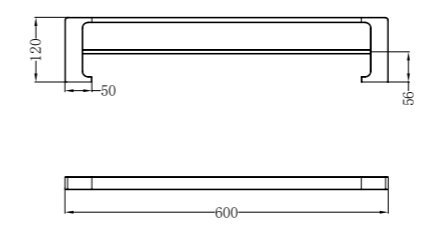

NR8082MB

Robe Hook

NR8086MB

Toilet Roll Holder

NR8080MB

Hand Towel Rail

NR8024dMB

Double Towel Rail 600mm