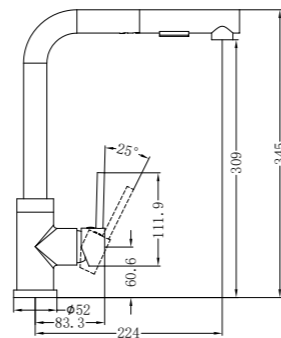

NR581009cCH

Dolce Pull Out Sink Mixer With Vegie Spray Function
Wels Rating: 5 Star, 6L/Min

NR581009cGM

Dolce Pull Out Sink Mixer With Vegie Spray Function
Wels Rating: 5 Star, 6L/Min

NR581009cMB

Dolce Pull Out Sink Mixer With Vegie Spray Function
Wels Rating: 5 Star, 6L/Min