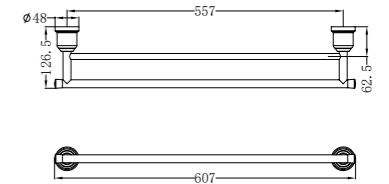

Toilet Roll Holder

NR6924AB

Single Towel Rail 600mm

NR6924dAB

Double Towel Rail 600mm

NR508CH

Shower Arm

NR69210501CH