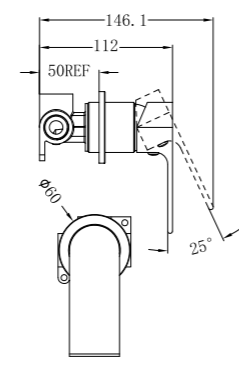

Shower Mixer Round Plate 60mm