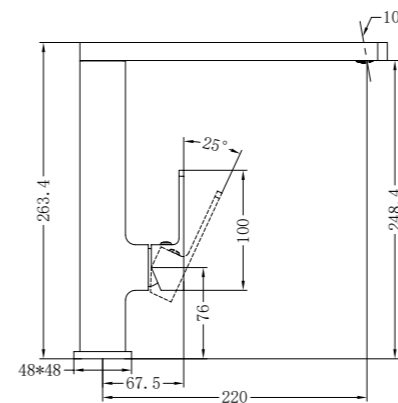

NR301507BN

Kitchen Mixer
Wels Rating: 5 Star, 5L/Min