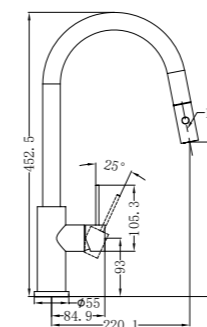

NR221908MW

Pull Out Sink Mixer With Vegie Spray Function

Wels Rating: 5 Star, 5L/Min