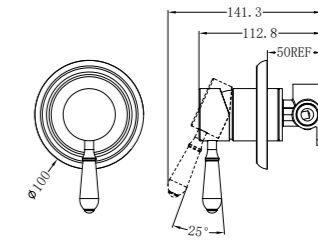

Shower Mixer With Metal Lever