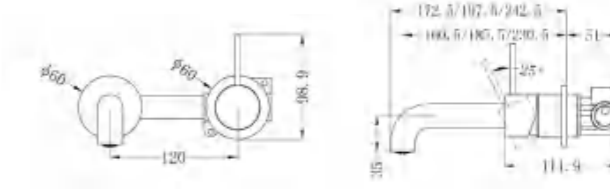

Wall Basin Mixer Handle Up
Separate Back Plate 160/185/230mm Spout
Wels Rating: 5 Star, 6L/Min

NR221907a160BG
NR221907a185BG / NR221907a230BG

Wall Basin Mixer 160/185/230mm
Wels Rating: 5 Star, 6L/Min