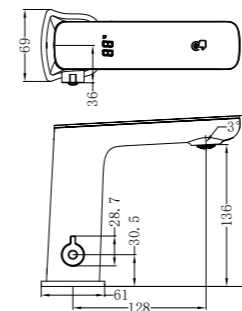

NR222102GM

Sensor Mixer
Wels Rating: 5 Star, 5L/Min