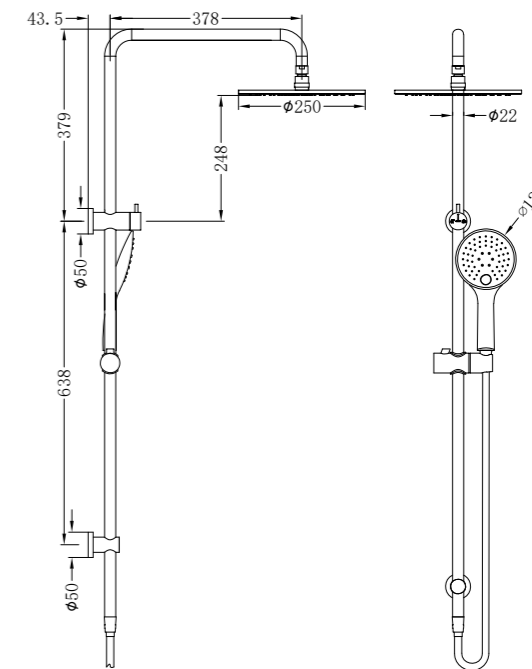

NR250805aMB

Dolce Shower Set
Wels Rating: 3 Star, 8L/Min