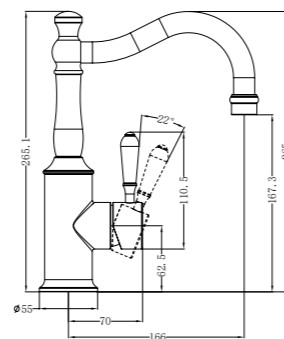

NR69210101CH

Basin Mixer With White Porcelain Lever
Wels Rating: 5 Star, 6L/Min

NR69210601CH

Kitchen Mixer Goosneck Spout With White Porcelain Lever
Wels Rating: 5 Star, 6L/Min

NR69210201CH

Basin Mixer Hook Spout With White Porcelain Lever
Wels Rating: 5 Star, 6L/Min