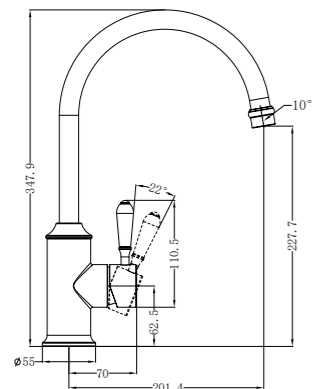

Kitchen Mixer Goosneck Spout With White Porcelain Lever
Wels Rating: 5 Star, 6L/Min

NR69210201MB

Basin Mixer Hook Spout With White Porcelain Lever
Wels Rating: 5 Star, 6L/Min

NR69210701MB

Kitchen Mixer Hook Spout With White Porcelain Lever
Wels Rating: 5 Star, 6L/Min