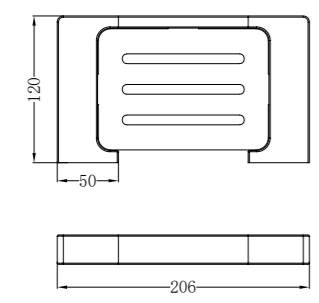

NR8080CH

Hand Towel Rail

NR8024dCH

Double Towel Rail 600mm

NR8030CH

Single Towel Rail 800mm

NR8081CH

Soap Dish Holder