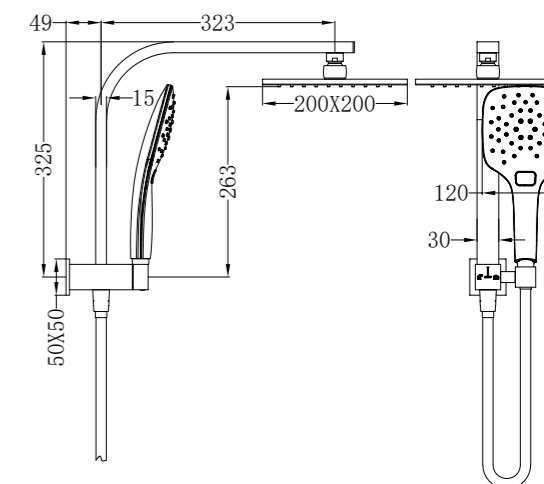

NR280705fCH

Dolce 2 In 1 Shower Set
Wels Rating: 3 Star, 8L/Min

NR280705fMB

Dolce 2 In 1 Shower Set
Wels Rating: 3 Star, 8L/Min

NR280705fBN

Dolce 2 In 1 Shower Set
Wels Rating: 3 Star, 8L/Min

NR280705fGM

Dolce 2 In 1 Shower Set
Wels Rating: 3 Star, 8L/Min

NR301505bCH

Celia 2 In 1 Shower
Wels Rating: 3 Star, 8L/Min