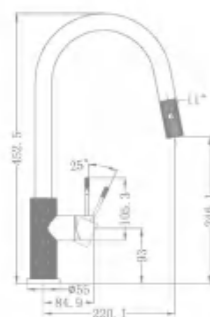

Pull Out Sink Mixer
Wels Rating:5 Star 5L/Min

NR251907aBN