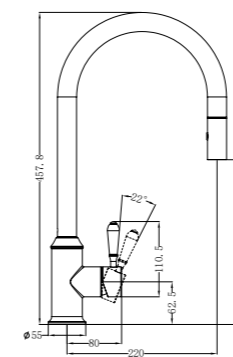

NR69210801CH

Pull Out Sink Mixer With Vegie Spray Function With White Porcelain Lever
Wels Rating: 5 Star, 5L/Min