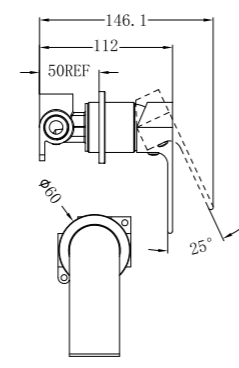

NR321509dGM

Shower Mixer Round Plate

NR321501dGM

Bianca Mid Tall Basin Mixer
WELS Rating: 5 star, 5L/Min

NR321509gGM

Shower Mixer With Divertor Separate Plate

NR321509hGM

Shower Mixer Round Plate 60mm