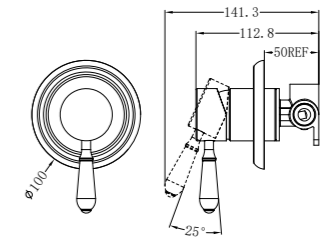

NR69210902CH

Shower Mixer With Metal Lever