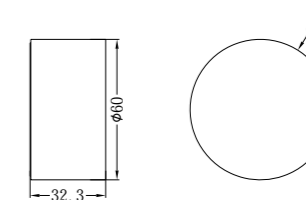

NR271909MB

Shower Mixer
Wels Rating: N/A