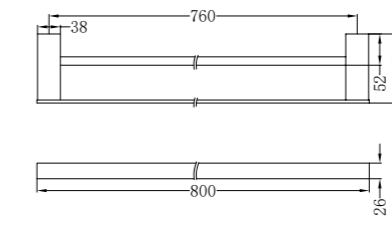

NR4680CH

Hand Towel Rail

NR4624dCH

Double Towel Rail 600mm

NR4630dCH

Double Towel Rail 800mm

NR4687aCH

Metal Shelf