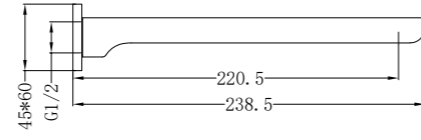

Shower Mixer

Shower Mixer with Divertor

Bath Spout

Swivel Bath Spout