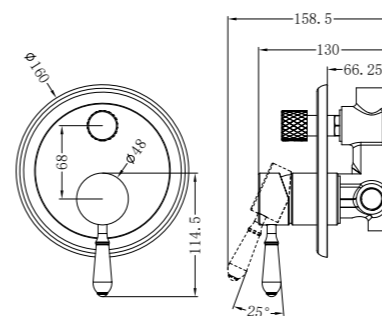

NR692109a01AB

Shower Mixer With Divertor With White Porcelain Lever