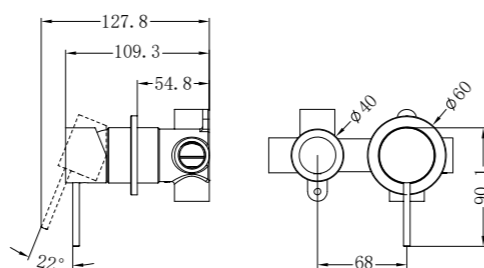

NR221909tMB

Shower Mixer With Divertor Separate Back Plate

NR221909hMB

Shower Mixer With 60mm Plate

NR221909uMB

Shower Mixer With Horizontal 2 Way Divertor

NR221903eMB

Shower Mixer Divertor System
Wels Rating: 4 Star, 7.5l/Min