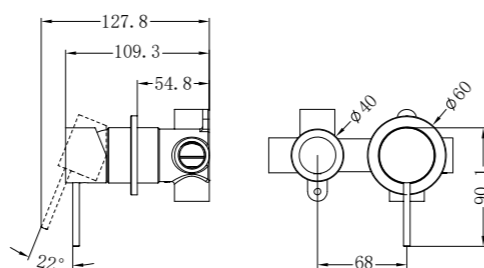

NR221909jBG

Shower Mixer With 60mm Plate Handle Up

NR221909tBG

Shower Mixer With Divertor Separate Back Plate

NR221909hBG

Shower Mixer With 60mm Plate

NR221909uBG

Shower Mixer With Horizontal 2 Way Divertor

NR221903eBG

Shower Mixer Divertor System
Wels Rating: 4 Star, 7.5l/Min

NR221903fBG

Shower Mixer Divertor System Separate Back Plate
Wels Rating: 4 Star, 7.5l/Min