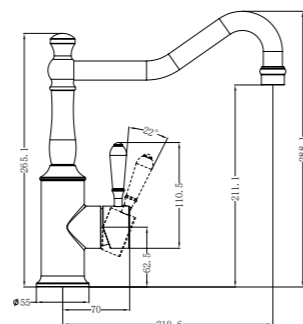

NR69210902MB

Shower Mixer With Metal Lever

NR69210602MB

Kitchen Mixer Goosneck Spout With Metal Lever
Wels Rating: 5 Star, 6L/Min

NR69210702MB

Kitchen Mixer Hook Spout With Metal Lever
Wels Rating: 5 Star, 6L/Min