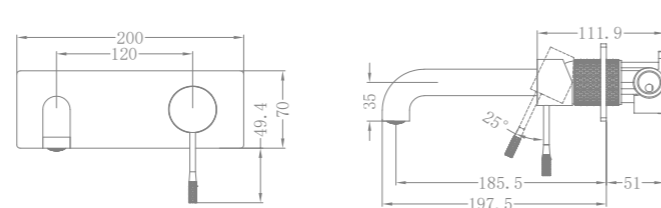

Wall Basin/Bath Mixer
Wels Rating:5 Star 6L/Min

NR251909eBN