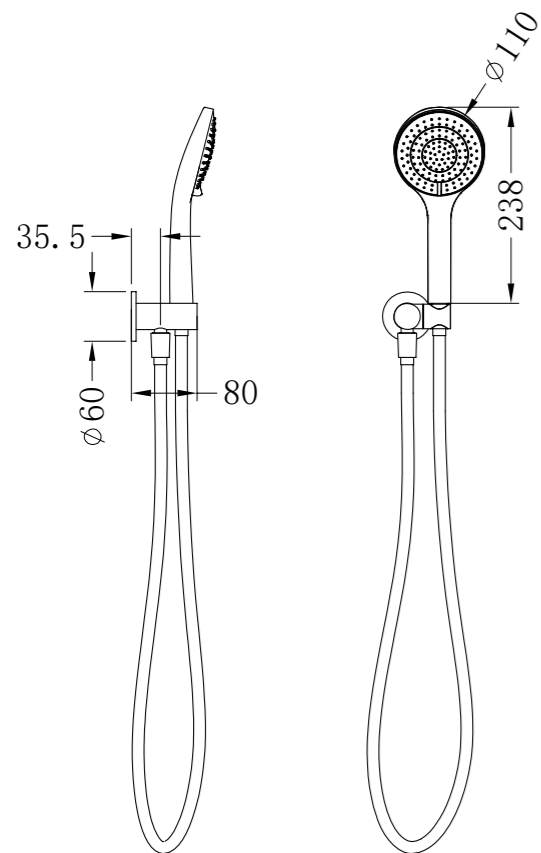

NR251905eBZ

Twin Shower Set
Wels Rating:2 Star 11L/Min

NR221905CH

Mecca Hand Hold Shower With Air Shower
Wels Rating: 3 Star, 9L/Min

NR221905MB

Mecca Hand Hold Shower with Air Shower
Wels Rating: 3 Star, 9L/Min