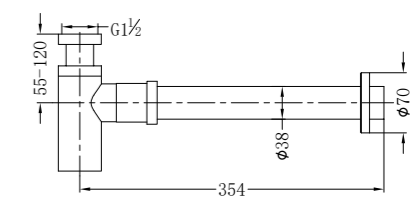

Bottle Trap (32mm)

Bottle Trap (32mm)

Bottle Trap (40mm)

Bottle Trap (40mm)

Bottle Trap (40mm)

Bottle Trap (40mm)

Bottle Trap (40mm)

Bottle Trap (40mm)

Bottle Trap (40mm)

Bottle Trap (40mm)