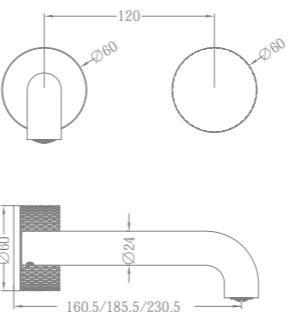

NR252007a160GR / NR252007a185GR / NR252007a230GR

Wall Basin Set 160mm/185mm/230mm Spout
Wels Rating: 5 Star, 6L/Min