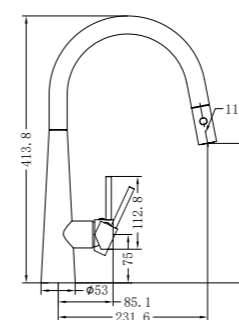

NR130077CH

Gamma Pull Out Spray Sink Mixer
Wels Rating: 4 Star, 7L/Min

NR130017CH

Macro Pull Out Sink Mixer
Wels Rating: 5 Star, 6L/Min

NR221707CH

Rit Pull Out Sink Mixer With Vegie Spray Function
Wels Rating: 5 Star, 6L/Min

NR311808CH

Pull Out Vegie Spray Sink Mixer
Wels Rating: 5 Star, 5L/Min

NR581009cCH

Dolce Pull Out Sink Mixer With Vegie Spray Function
Wels Rating: 5 Star, 6L/Min

NR581009cGM

Dolce Pull Out Sink Mixer With Vegie Spray Function
Wels Rating: 5 Star, 6L/Min

NR581009cMB

Dolce Pull Out Sink Mixer With Vegie Spray Function
Wels Rating: 5 Star, 6L/Min

NR581009cBN

Dolce Pull Out Sink Mixer With Vegie Spray Function
Wels Rating: 5 Star, 6L/Min