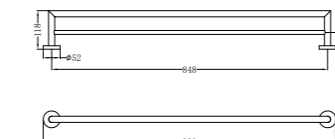

Toilet Brush Holder

Robe Hook

Single Towel Rail 700mm

Single Towel Rail 900mm

Toilet Roll Holder

Hand Towel Rail

Double Towel Rail 700mm

Double Towel Rail 900mm

Metal Shelf