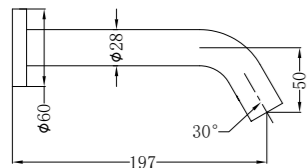

NR401GM

Wallmount Sensor Tap
Wels Rating: 6 Star, 4.5L/Min