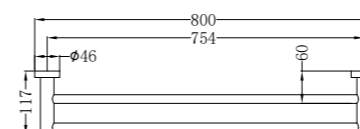

Towel Ring

NR1924dMW

Double Towel Rail 600mm

NR1924MW

Single Towel Rail 600mm

NR1930dMW

Double Towel Rail 800mm

NR1930MW