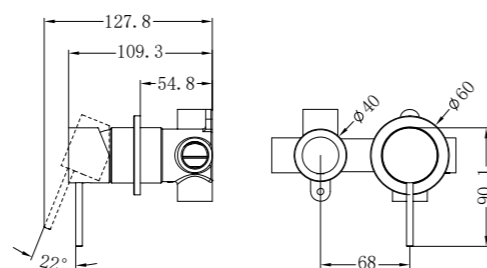

NR221909jBZ

Shower Mixer With 60mm Plate Handle Up

NR221909tBZ

Shower Mixer With Divertor Separate Back Plate

NR221909hBZ

Shower Mixer With 60mm Plate

NR221909uBZ

Shower Mixer With Horizontal 2 Way Divertor

NR221903eBZ

Shower Mixer Divertor System
Wels Rating: 4 Star, 7.5l/Min

NR221903fBZ

Shower Mixer Divertor System Separate Back Plate
Wels Rating: 4 Star, 7.5l/Min