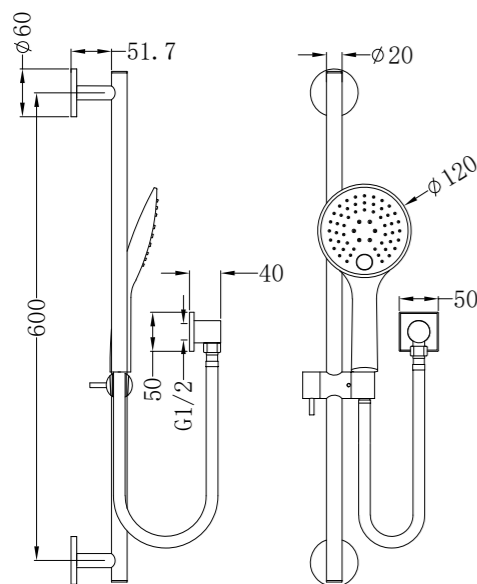

NR310CH

Dolce Rain Shower Rail With Push Button Shower
Wels Rating: 3 Star, 9L/Min

NR310BN

Dolce Rain Shower Rail With Push Button Shower
Wels Rating: 3 Star, 9L/Min

NR310MB

Dolce Rain Shower Rail With Push Button Shower
Wels Rating: 3 Star, 9L/Min

NR311CH

Dolce Shower Rail With Slim Hand Shower
Wels Rating: 4 Star, 7.5L/Min