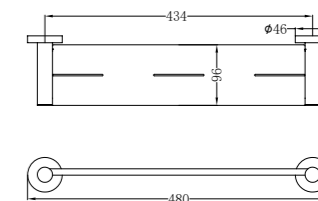

Robe Hook

Hand Towel Rail

Double Toilet Roll Holder

Toilet Brush Holder

Towel Rack

Toilet Roll Holder

Towel Ring

Double Towel Rail 600mm

Single Towel Rail 600mm

Double Towel Rail 800mm

Single Towel Rail 800mm

Shower Shelf