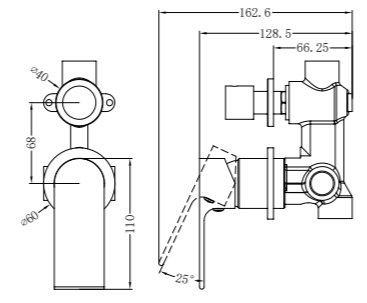

NR321509dGM

Shower Mixer Round Plate

NR321501dGM

Bianca Mid Tall Basin Mixer
WELS Rating: 5 star, 5L/Min

NR321509gGM

Shower Mixer With Divertor Separate Plate

NR321509hGM

Shower Mixer Round Plate 60mm