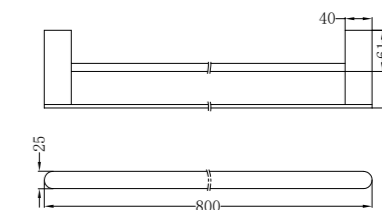

Robe Hook

Toilet Roll Holder With Phone Holder

Single Towel Rail 600mm

Double Towel Rail 600mm

Toilet Roll Holder

Hand Towel Rail

Single Towel Rail 800mm

Double Towel Rail 800mm