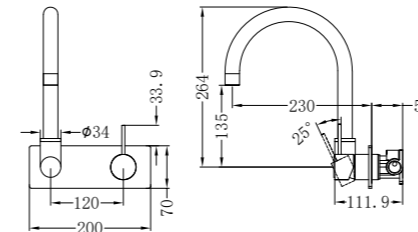

Basin Mixer
Wels Rating: 5 Star, 5L/Min

Tall Basin Mixer
Wels Rating: 5 Star, 5L/Min

Wall Basin Mixer
Separate Back Plate 160/185/230mm Spout
Wels Rating: 5 Star, 6L/Min

NR221907d160BN
NR221907d185BN / NR221907d230BN

Wall Basin Mixer Handle Up
Separate Back Plate 160/185/230mm Spout
Wels Rating: 5 Star, 6L/Min

Wall Basin Mixer 160/185/230mm
Wels Rating: 5 Star, 6L/Min

NR221907b160BN
NR221907b185BN / NR221907b230BN

Wall Basin Mixer Handle Up 160/185/230mm
Wels Rating: 5 Star, 6L/Min

Wall Basin Mixer Swivel Spout Handle Up
Wels Rating: 5 Star, 6L/Min

Wall Basin Mixer Swivel Spout
Wels Rating: 5 Star, 6L/Min