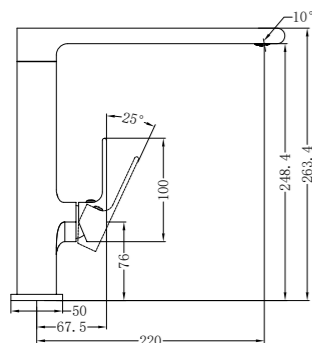

NR321509dBN

NR321507BN

Kitchen Mixer
Wels Rating: 5 Star, 5L/Min