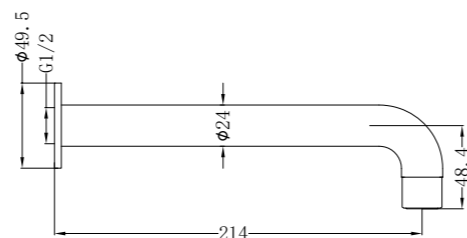

Basin/Bath Spout Only 215mm
Wels Rating: 5 Star, 6L/Min