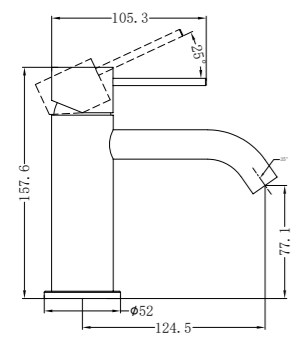

Basin Mixer
Wels Rating: 5 Star, 5L/Min