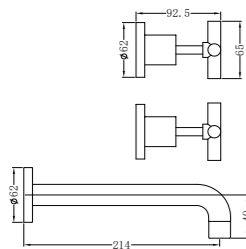

NR201607aMB

Wall Basin Set 215mm Spout
Wels Rating: 5 Star, 6L/Min