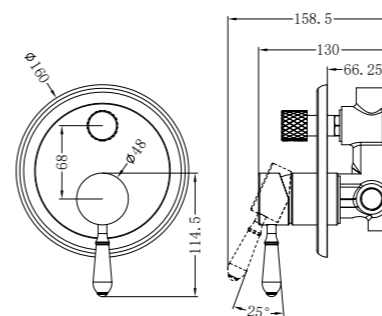

NR692109a01CH

Shower Mixer With Divertor With White Porcelain Lever