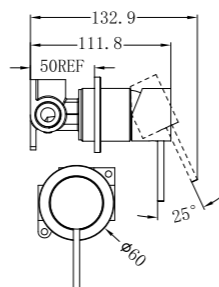

Hob Basin Mixer Square Spout

Wels Rating: 6 Star, 4.5L/Min

NR221909jBN

Shower Mixer With 60mm Plate Handle Up

NR221909tBN

Shower Mixer With Divertor Separate Back Plate

NR221909hBN

Shower Mixer With 60mm Plate