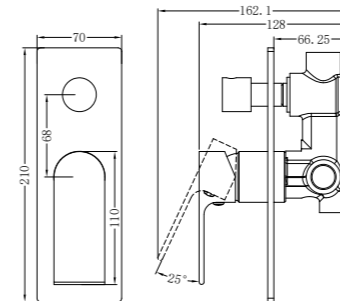

NR321509aCH

Shower Mixer With Divertor