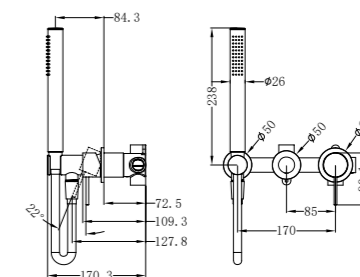

NR221903fBZ

Shower Mixer Divertor System Separate Back Plate
Wels Rating: 4 Star, 7.5l/Min