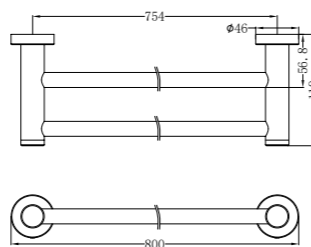

Hand Towel Ring

NR2082MB

Robe Hook

NR2030MB

Single Towel Rail 800mm

NR2030dMB

Double Towel Rail 800mm

NR2086MB