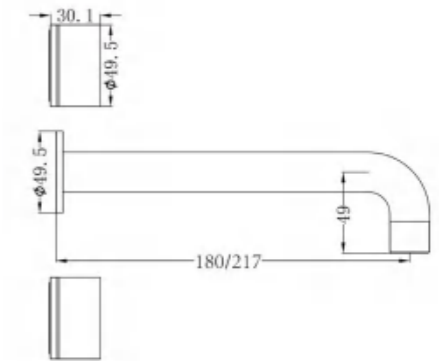

NR211707a180GM / NR211707a217GM

Wall Basin Set 180/217mm
Wels Rating: 5 Star, 6L/Min