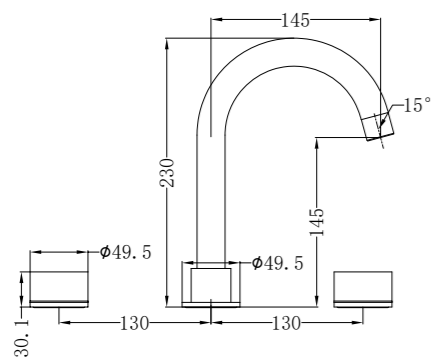

NR211707BG

Kitchen Set
Wels Rating: 5 Star, 6L/Min