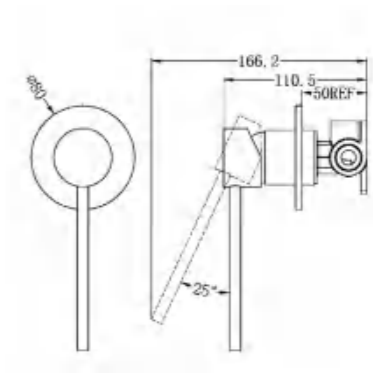

NR250809dMB

Dolce Care Shower Mixer