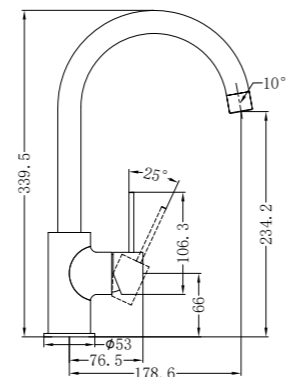

NR221907MW

Kitchen Mixer

Wels Rating: 6 Star, 4.5L/Min