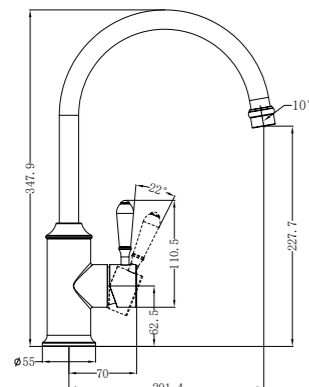

NR69210601AB

Kitchen Mixer Goosneck Spout With White Porcelain Lever
Wels Rating: 5 Star, 6L/Min