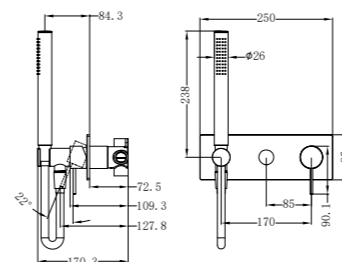

NR221903eBN

Shower Mixer Divertor System
Wels Rating: 4 Star, 7.5l/Min