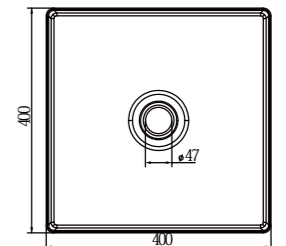

Round 400mm Stainless Steel Basin

Round 400mm Stainless Steel Basin

Square 400mm Stainless Steel Basin

Square 400mm Stainless Steel Basin

Round 400mm Stainless Steel Basin

Round 400mm Stainless Steel Basin

Square 400mm Stainless Steel Basin

Square 400mm Stainless Steel Basin