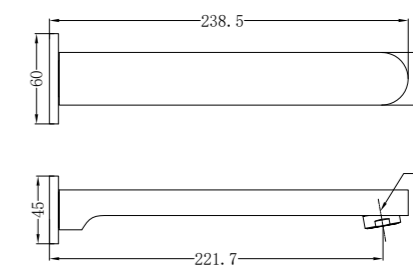

Basin Mixer
Wels Rating: 5 Star, 6L/Min

Tall Basin Mixer
Wels Rating: 5 Star, 6L/Min

Shower Mixer

Wall Basin Mixer
Wels Rating: 5 Star, 6L/Min

Kitchen Mixer Gooseneck Spout
Wels Rating: 6 Star, 4.5L/Min

Shower Mixer With Divertor

Bath Spout