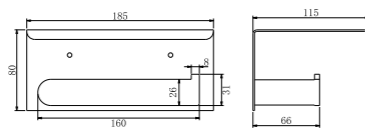

NR9030BN

Single Towel Rail 800mm

NR9030dBN

Double Towel Rail 800mm

NR9087aBN

Shower Shelf

NR9080BN

Hand Towel Rail