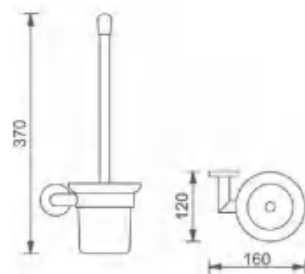

NR3688CH

Toilet Brush Holder

NR3682CH

Robe Hook

NR3630CH

Single Towel Rail 700mm

NR3630ICH

Single Towel Rail 900mm