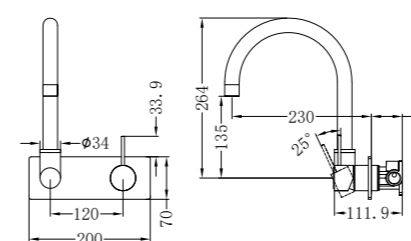

Basin Mixer
Wels Rating: 5 Star, 5L/Min

Tall Basin Mixer
Wels Rating: 5 Star, 5L/Min

Wall Basin Mixer
Separate Back Plate 160/185/230mm Spout
Wels Rating: 5 Star, 6L/Min

NR221907d160MW
NR221907d185MW / NR221907d230MW

Wall Basin Mixer Handle Up
Separate Back Plate 160/185/230mm Spout
Wels Rating: 5 Star, 6L/Min

Wall Basin Mixer 160/185/230mm
Wels Rating: 5 Star, 6L/Min

Wall Basin Mixer Handle Up 160/185/230mm
Wels Rating: 5 Star, 6L/Min

Wall Basin Mixer Swivel Spout Handle Up
Wels Rating: 5 Star, 6L/Min

Wall Basin Mixer Swivel Spout
Wels Rating: 5 Star, 6L/Min