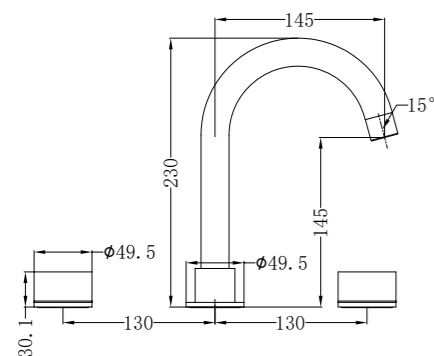

NR211707MB

Kitchen Set
Wels Rating: 5 Star, 6L/Min