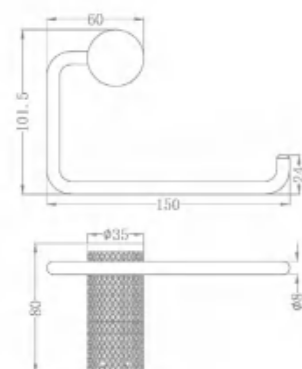

NR2587aBG

Metal Shelf

NR2524BG

Single Towel Rail 600mm

NR2586BG

Toilet Roll Holder

NR2581BG

Soap Dish Holder