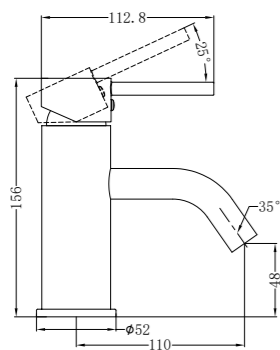

NR250809aBN

NR250802aBN

Basin Mixer Stylish Spout
Wels Rating: 5 Star, 6L/Min