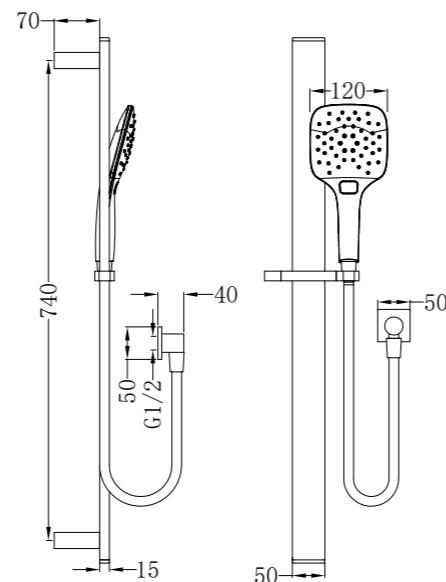

NR316BN

Celia New Shower Rail
Wels Rating: 4 Star, 6L/Min

NR316GM

Celia New Shower Rail
Wels Rating: 4 Star, 6L/Min

NR316BG

Celia New Shower Rail
Wels Rating: 4 Star, 6L/Min

NR303MB

Rain 3 Function Rail Shower
Wels Rating: 3 Star, 9L/Min