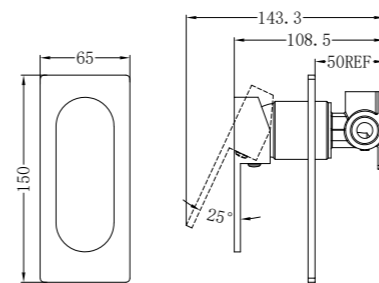

Shower Mixer