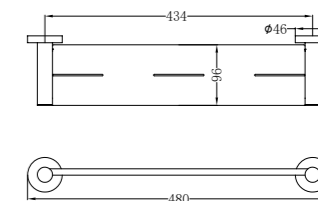

Shower Shelf