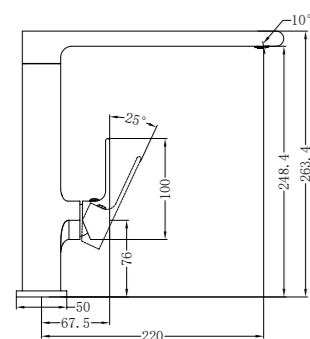

NR321509dMB

NR321507MB

Kitchen Mixer
WELS Rating: 5 Star, 5L/Min