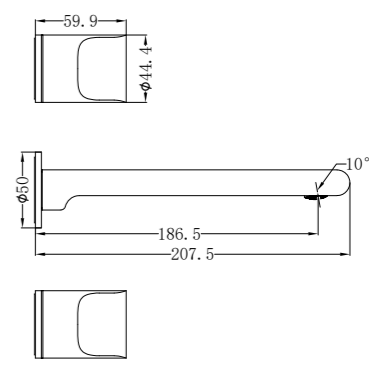

NR201707aCH

Wall Basin Set
Wels Rating: 6 Star, 4.5L/Min