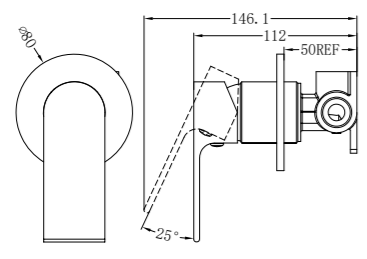

Shower Mixer Round Plate