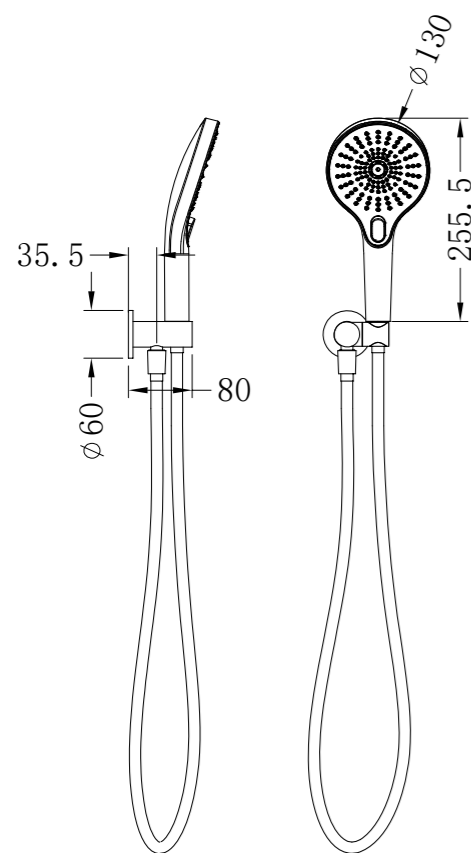

NR221905eGM