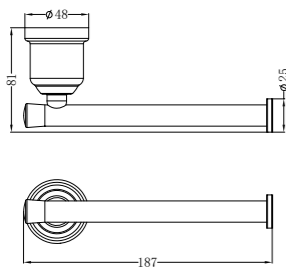

NR6924CH

Single Towel Rail 600mm

NR6924dCH

Double Towel Rail 600mm

NR6986MB

Toilet Roll Holder

NR6924MB

Single Towel Rail 600mm