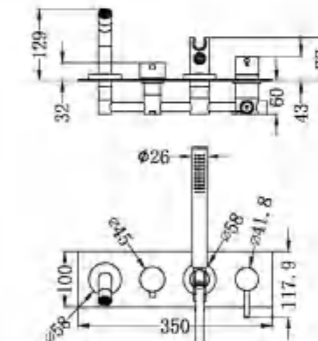

Wall Mounted Bath Mixer With Handshower

Wels Rating: 4 Star, 7.5L/Min