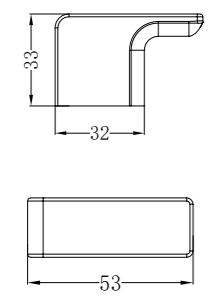

NR8082CH

Robe Hook