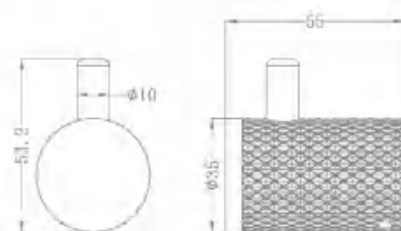

NR2581GR

Soap Dish Holder

SKU:NR2524dGR

Double Towel Rail 600mm

NR2582BG

Robe Hook

NR2580aBG

Towel Ring