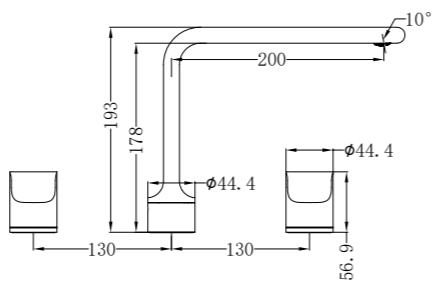

NR201707GM

Kitchen Set
Wels Rating: 6 Star, 4.5L/Min