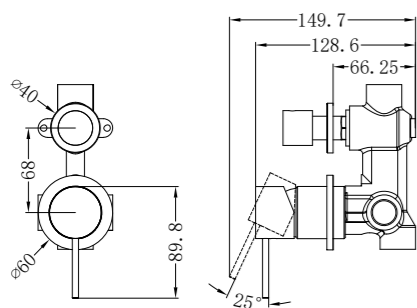

Hob Basin Mixer Square Spout

Wels Rating: 6 Star, 4.5L/Min

NR221909jBN

Shower Mixer With 60mm Plate Handle Up

NR221909tBN

Shower Mixer With Divertor Separate Back Plate

NR221909hBN

Shower Mixer With 60mm Plate