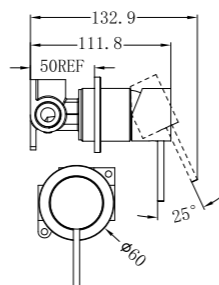

Wall Mounted Bath Mixer With Handshower

Wels Rating: 4 Star, 7.5L/Min

NR221909jCH

Shower Mixer With 60mm Plate Handle Up

NR221909tCH

Shower Mixer With Divertor Separate Back Plate

NR221909hCH

Shower Mixer With 60mm Plate