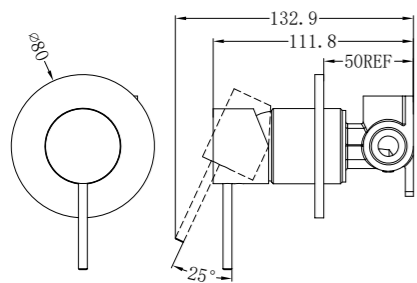

NR221909BG

Shower Mixer