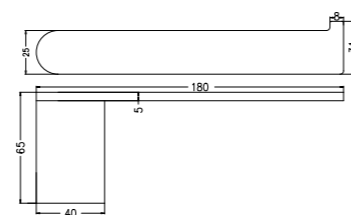

NR9030BN

Single Towel Rail 800mm

NR9030dBN

Double Towel Rail 800mm

NR9087aBN

Shower Shelf

NR9080BN

Hand Towel Rail