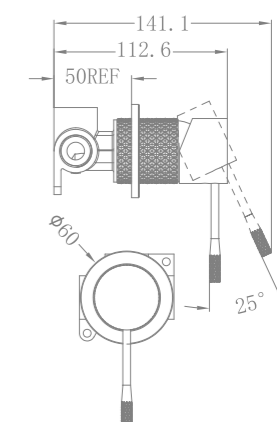

NR251909eBG

Shower Mixer With Divertor Separate Plate
Wels Rating:N/A

NR251909aBG

Shower Mixer With Divertor
Wels Rating:N/A

NR251909hBG

Shower Mixer With 60mm Plate
Wels Rating:N/A

NR251901BZ

Basin Mixer
Wels Rating:5 Star 5L/Min