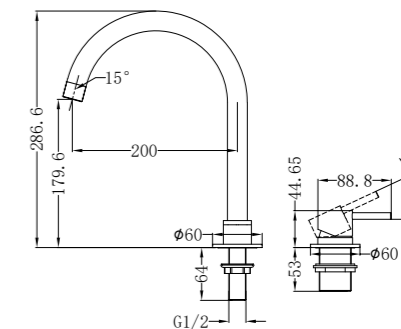

NR221903160BN

NR221903215BN / NR221903250BN

Basin/Bath Spout Only 160/215/250mm

Wels Rating: 5 Star, 6L/Min

NR221901bBN

Hob Basin Mixer Round Spout

Wels Rating: 6 Star, 4.5L/Min

NR221901cBN