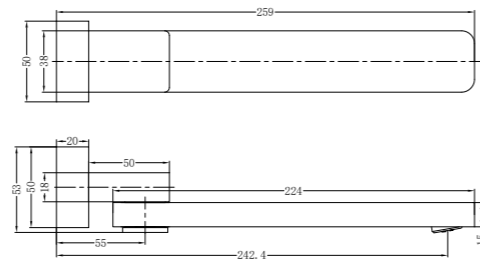

Swivel Bath Spout