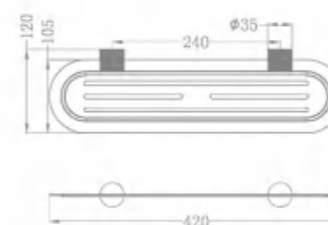

NR2582BN

Robe Hook

NR2580aBN

Towel Ring

NR2587aBN

Metal Shelf

NR2524BN

Single Towel Rail 600mm