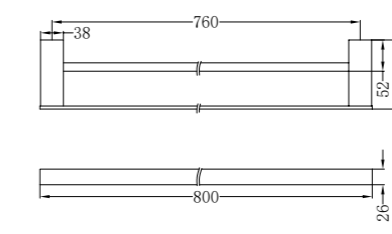

NR4680BN

Hand Towel Rail

NR4624dBN

Double Towel Rail 600mm

NR4630dBN

Double Towel Rail 800mm

NR4687aBN

Metal Shelf