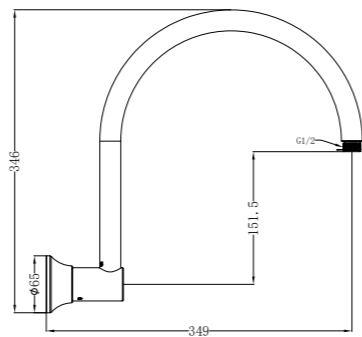

Toilet Roll Holder

NR6924AB

Single Towel Rail 600mm

NR6924dAB

Double Towel Rail 600mm

NR508CH

Shower Arm

NR69210501CH