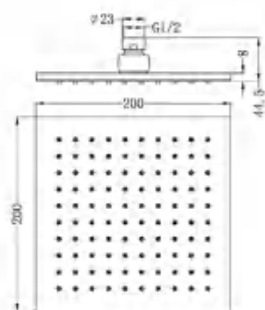

NRROB1202CH

300mm Square Shower Head
Wels Rating: 3 Star, 9L/Min