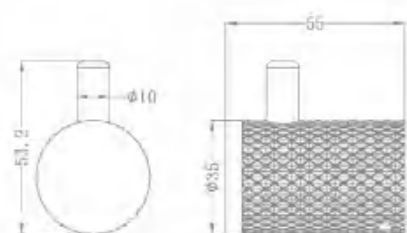

Robe Hook

Towel Ring

Metal Shelf

Single Towel Rail 600mm

Toilet Roll Holder

Soap Dish Holder

Double Towel Rail 600mm