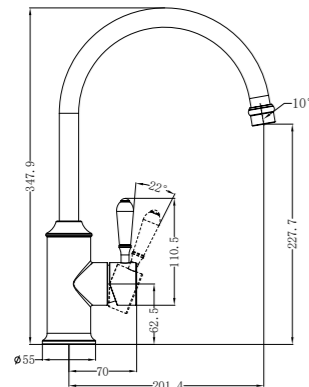

NR69210602CH

Kitchen Mixer Goosneck Spout With Metal Lever
Wels Rating: 5 Star, 6L/Min