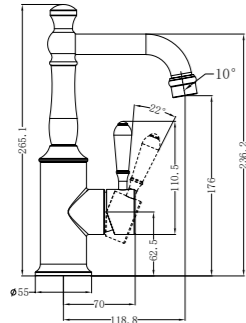

NR69210901AB

Shower Mixer With White Porcelain Lever

NR692109a01AB

Shower Mixer With Divertor With White Porcelain Lever

NR69210102AB

Basin Mixer With Metal Lever
Wels Rating: 5 Star, 6L/Min

NR69210602AB

Kitchen Mixer Goosneck Spout With Metal Lever
Wels Rating: 5 Star, 6L/Min