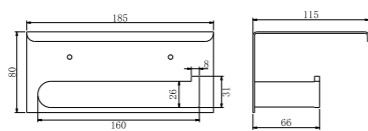

Toilet Roll Holder With Phone Holder