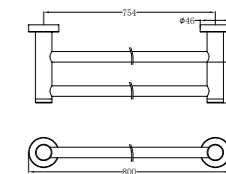

Single Towel Rail 600mm

NR2024dBN

Double Towel Rail 600mm

NR2030BN

Single Towel Rail 800mm

NR2030dBN

Double Towel Rail 800mm

NR2080CH