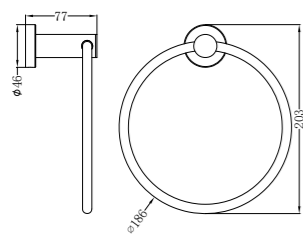

Hand Towel Ring

NR2082CH

Robe Hook

NR2086CH

Toilet Roll Holder

NR2080BN

Hand Towel Ring

NR2082BN