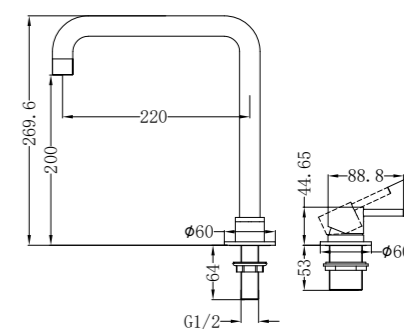

Basin/Bath Spout Only 160/215/250mm
Wels Rating: 5 Star, 6L/Min

NR221901cGM

Hob Basin Mixer Square Spout
Wels Rating: 6 Star, 4.5L/Min

NR221909jGM

Shower Mixer With 60mm Plate Handle Up

NR221909tGM

Shower Mixer With Divertor Separate Back Plate