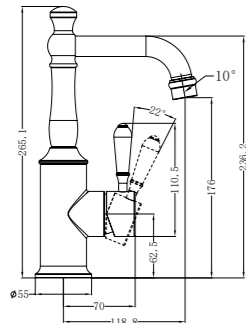

NR69210101MB

Basin Mixer With White Porcelain Lever
Wels Rating: 5 Star, 6L/Min