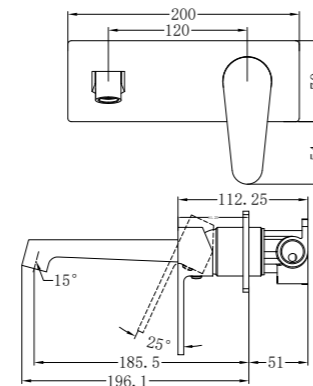

NR221401CH

Basin Mixer
Wels Rating: 5 Star, 6L/Min

NR221401aCH

Tall Basin Mixer
Wels Rating: 5 Star, 6L/Min

NR221409CH

Shower Mixer

NR221407CH

Kitchen Mixer
Wels Rating: 5 Star, 6L/Min

NR221407aCH

Wall Basin Mixer
Wels Rating: 5 Star, 6L/Min

NR221409aCH

Shower Mixer with Divertor

NR221403CH

Bath Spout