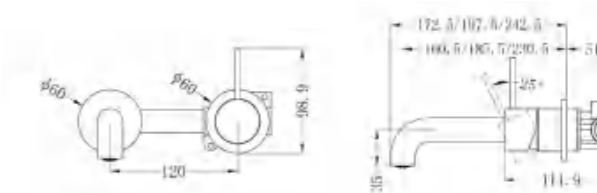

NR221907a160MW
NR221907a185MW / NR221907a230MW

Wall Basin Mixer 160/185/230mm
Wels Rating: 5 Star, 6L/Min