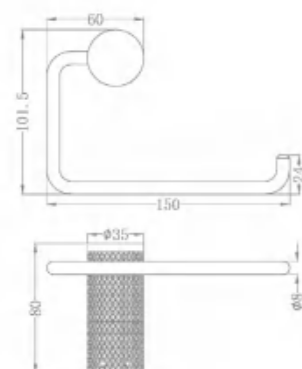

Toilet Roll Holder