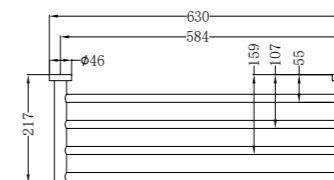

Robe Hook

Hand Towel Rail

Double Toilet Roll Holder

Toilet Brush Holder

Towel Rack

Toilet Roll Holder

Towel Ring

Double Towel Rail 600mm

Single Towel Rail 600mm

Double Towel Rail 800mm

Single Towel Rail 800mm

Shower Shelf