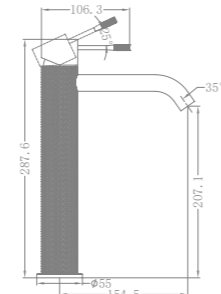

Tall Basin Mixer
Wels Rating:5 Star 5L/Min

NR251907bBN

Wall Basin/Bath Mixer Separate Back Plate
Wels Rating:5 Star 6L/Min