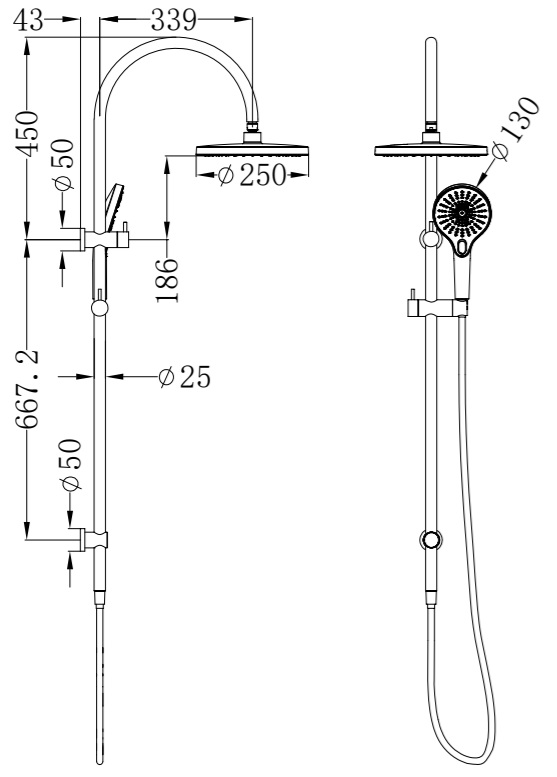

NR301505cCH

Celia/Bianca New Shower Set Square Head
Wels Rating: 4 Star, 7.5L/Min

NR301505cMB

Celia/Bianca New Shower Set Square Head
Wels Rating: 4 Star, 7.5L/Min

NR301505cBN

Celia/Bianca New Shower Set Square Head
Wels Rating: 4 Star, 7.5L/Min