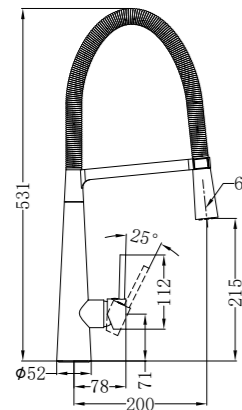

NR130017CH

Macro Pull Out Sink Mixer
Wels Rating: 5 Star, 6L/Min