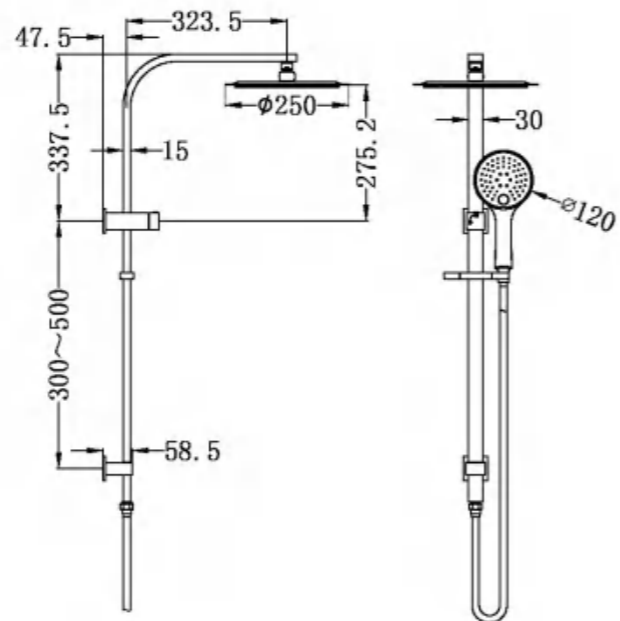

NR301505cGM

Celia/Bianca New Shower Set Square Head
Wels Rating: 4 Star, 7.5L/Min

NR301505cBG

Celia/Bianca New Shower Set Square Head
Wels Rating: 4 Star, 7.5L/Min

NR250805cCH

Bianca Shower Set
Wels Rating: Not Star, 7L/Min