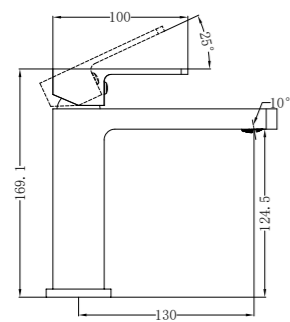

NR301501CH

Basin Mixer Angle Spout
Wels Rating: 5 Star, 5L/Min

NR301507CH

Kitchen Mixer
Wels Rating: 5 Star, 5L/Min

NR301502CH

Straight Basin Mixer
Wels Rating: 5 Star, 6L/Min

NR301501aCH

Tall Basin Mixer
Wels Rating: 5 Star, 5L/Min

NR301506CH

Kitchen Mixer
Wels Rating: 4 Star, 7.5L/Min

NR301507aCH

Wall Basin Mixer
Wels Rating: 5 Star, 5L/Min