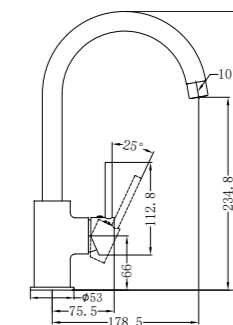

NR250807CH

Kitchen Mixer Gooseneck
Wels Rating: 4 Star, 7.5L/Min