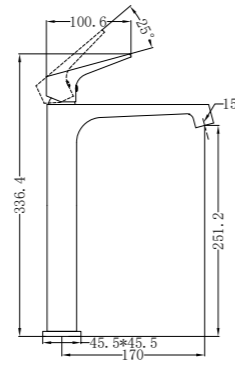

NR221401aCH

Tall Basin Mixer
Wels Rating: 5 Star, 6L/Min