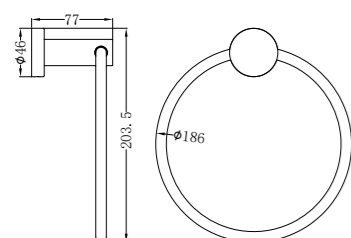

Towel Ring

NR1924dGM

Double Towel Rail 600mm

NR1924GM

Single Towel Rail 600mm

NR1930dGM

Double Towel Rail 800mm

NR1930GM