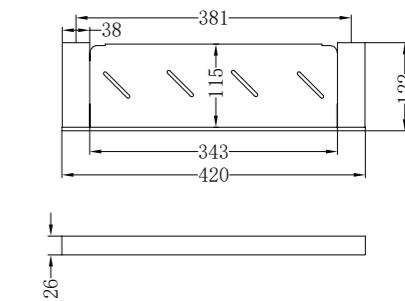

NR4680BN

Hand Towel Rail

NR4624dBN

Double Towel Rail 600mm

NR4630dBN

Double Towel Rail 800mm

NR4687aBN

Metal Shelf