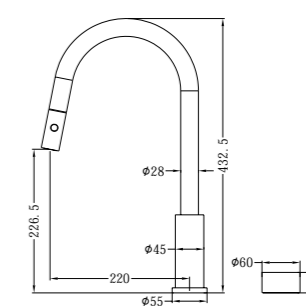

NR271908BN

Pull Out Kitchen Set
Wels Rating: 5 Star, 5L/Min

NR271907a160GM / NR271907a185GM / NR271907a230GM

Wall Basin Set 160mm/185mm/230mm Spout
Wels Rating: 5 Star, 6L/Min

NR271908GM

Pull Out Kitchen Set
Wels Rating: 5 Star, 5L/Min