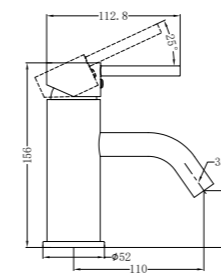

NR250802aCH

Basin Mixer Stylish Spout
Wels Rating: 5 Star, 6L/Min