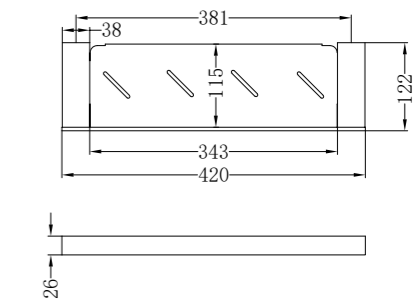

NR4680CH

Hand Towel Rail

NR4624dCH

Double Towel Rail 600mm

NR4630dCH

Double Towel Rail 800mm

NR4687aCH

Metal Shelf