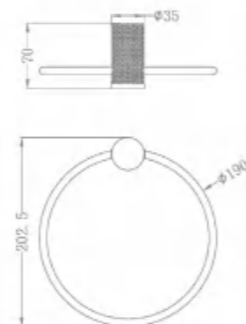

Robe Hook

Towel Ring

Metal Shelf

Single Towel Rail 600mm

Toilet Roll Holder

Soap Dish Holder

Double Towel Rail 600mm