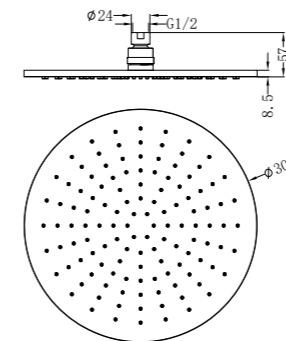

NRROA0802MB

200mm Round Shower Head
Wels Rating: 3 Star, 9L/Min