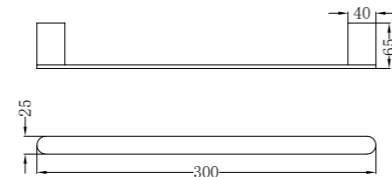

NR9024dCH

Double Towel Rail 600mm

NR9086CH

Toilet Roll Holder

NR9080CH

Hand Towel Rail

NR9030CH

Single Towel Rail 800mm