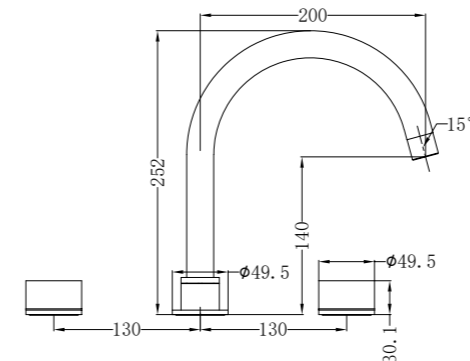

NR211701GM

Basin Set
Wels Rating: 5 Star, 6L/Min

NR211707GM

Kitchen Set
Wels Rating: 5 Star, 6L/Min

NR211703GM

Bath Set

NR211707a180GM / NR211707a217GM

Wall Basin Set 180/217mm
Wels Rating: 5 Star, 6L/Min

NR211709GM

Wall Top Assemblies