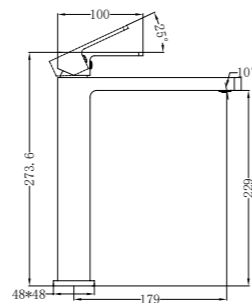

NR301501CH

Basin Mixer Angle Spout
Wels Rating: 5 Star, 5L/Min

NR301507CH

Kitchen Mixer
Wels Rating: 5 Star, 5L/Min

NR301502CH

Straight Basin Mixer
Wels Rating: 5 Star, 6L/Min

NR301501aCH

Tall Basin Mixer
Wels Rating: 5 Star, 5L/Min

NR301506CH

Kitchen Mixer
Wels Rating: 4 Star, 7.5L/Min

NR301507aCH

Wall Basin Mixer
Wels Rating: 5 Star, 5L/Min