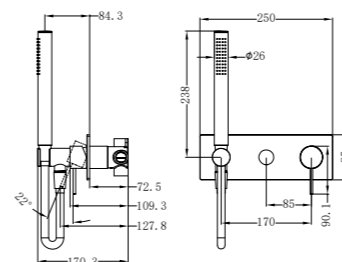

NR221903eBZ

Shower Mixer Divertor System
Wels Rating: 4 Star, 7.5l/Min