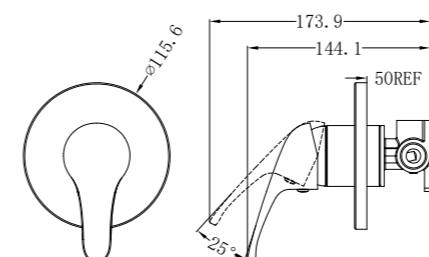

Shower Mixer