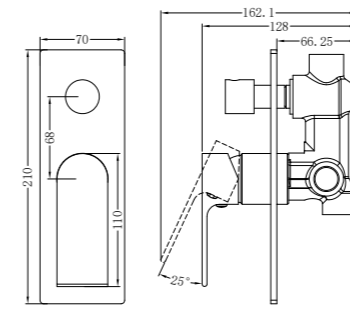

NR321509aGM

Shower Mixer With Divertor
●●●●●