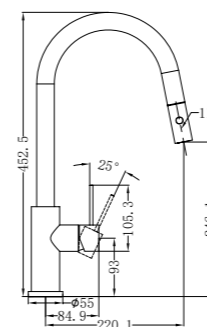

Pull Out Sink Mixer With Vegie Spray Function
Wels Rating: 5 Star, 5L/Min

NR221901bGM