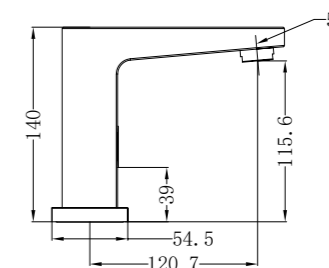

Electronic Basin Tap
Wels Rating: 6 Star, 6L/Min