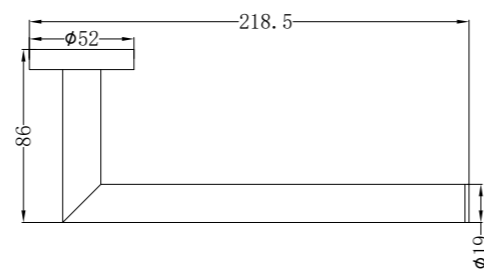

Toilet Roll Holder

Hand Towel Rail

Double Towel Rail 700mm

Double Towel Rail 900mm

Metal Shelf