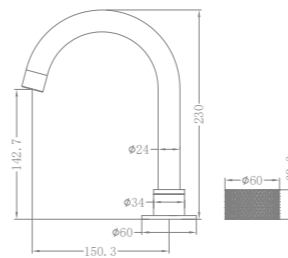

NR252001GR

Basin Set
Wels Rating: 6 Star, 4.5L/Min