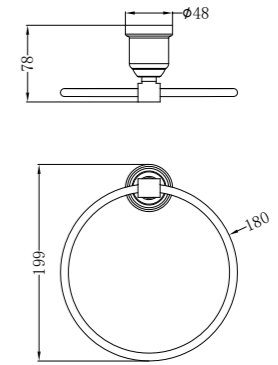

NR6924dMB

Double Towel Rail 600mm

York
Range

NR6982AB

Robe Hook

NR6980AB

Towel Ring

NR6986AB