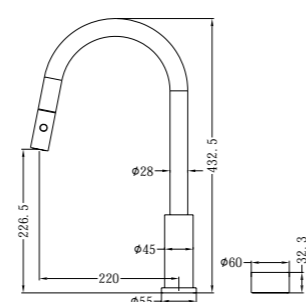

Shower Mixer
Wels Rating: N/A

NR271907a160BG / NR271907a185BG / NR271907a230BG

Wall Basin Set 160mm/185mm/230mm Spout
Wels Rating: N/A

NR271908BG

Pull Out Kitchen Set
Wels Rating: 5 Star, 5L/Min

NR271909BN