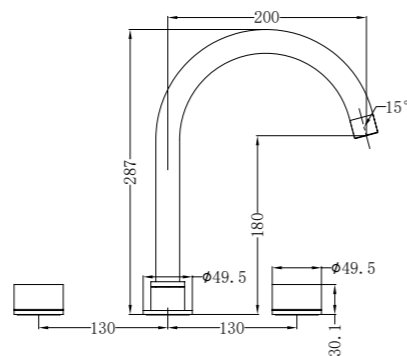

NR211703MB

Bath Set