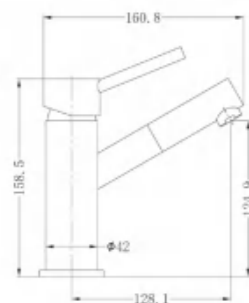

NR250801CH

Basin Mixer Angle Spout
Wels Rating: 4 Star, 7.5L/Min