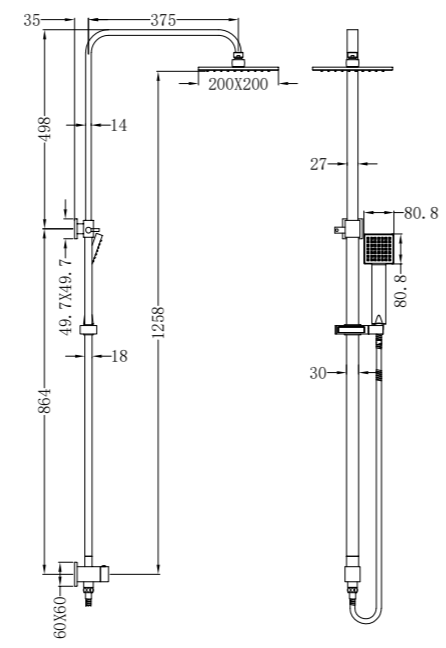

NR200705bbCH
Vibe Square Shower Set Bottom Inlet
Wels Rating: 0 star, 6L/Min