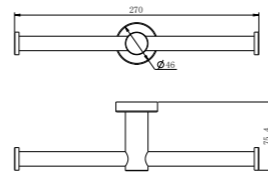

NR1988BN

Toilet Brush Holder