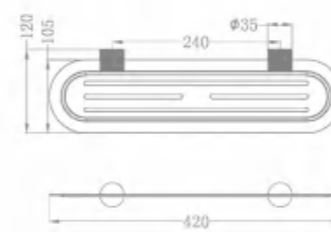

Metal Shelf