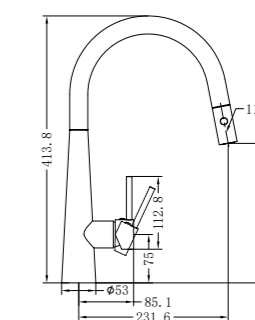

NR130077CH

Gamma Pull Out Spray Sink Mixer
Wels Rating: 4 Star, 7L/Min

NR130017CH

Macro Pull Out Sink Mixer
Wels Rating: 5 Star, 6L/Min

NR221707CH

Rit Pull Out Sink Mixer With Vegie Spray Function
Wels Rating: 5 Star, 6L/Min

NR311808CH

Pull Out Vegie Spray Sink Mixer
Wels Rating: 5 Star, 5L/Min

NR581009cCH

Dolce Pull Out Sink Mixer With Vegie Spray Function
Wels Rating: 5 Star, 6L/Min

NR581009cGM

Dolce Pull Out Sink Mixer With Vegie Spray Function
Wels Rating: 5 Star, 6L/Min

NR581009cMB

Dolce Pull Out Sink Mixer With Vegie Spray Function
Wels Rating: 5 Star, 6L/Min

NR581009cBN

Dolce Pull Out Sink Mixer With Vegie Spray Function
Wels Rating: 5 Star, 6L/Min