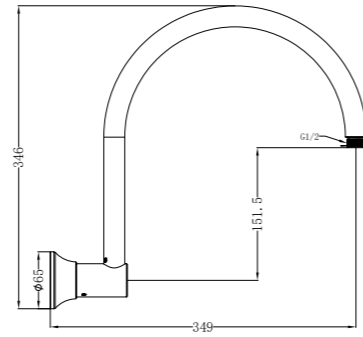

Twin Shower With White Porcelain Hand Shower
Wels Rating: 3 Star, 9L/Min

NR508094CH

200mm Brass Shower Head
Wels Rating: 3 Star, 9L/Min

NR69210502CH

Twin Shower With Metal Hand Shower
Wels Rating: 3 Star, 9L/Min