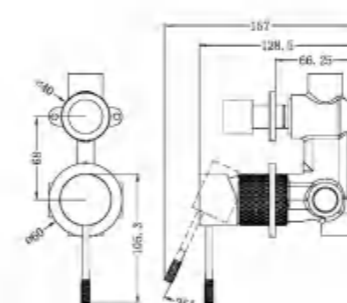

Shower Mixer With Divertor Separate Plate
Wels Rating:N/A

NR251909aBG