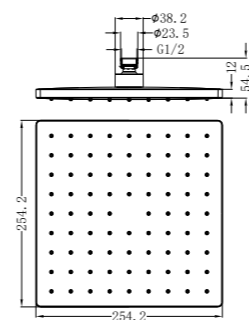

NR508089CH

250mm ABS Square Shower Head
Wels Rating: 3 Star, 9L/Min

NR508089MB

250mm ABS Square Shower Head
Wels Rating: 3 Star, 9L/Min

NR508089BN

250mm ABS Square Shower Head
Wels Rating: 3 Star, 9L/Min

NRROB0803CH