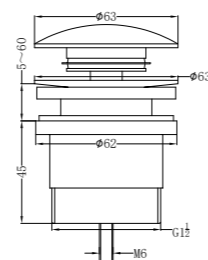

NRA707MW

40mm Bath Pop-Up Plug
With Removable Waste No Overflow

NRA706BN

Universal Pop Up Waste

NRA706BZ

Universal Pop Up Waste

NRA707BN

40mm Bath Pop-Up Plug
With Removable Waste No Overflow