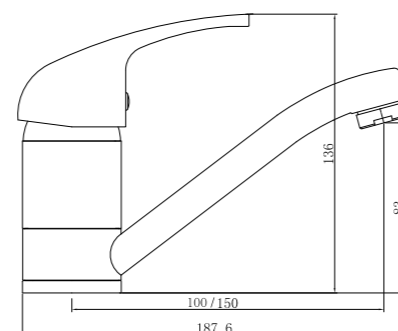

Swivel Basin Mixer
Wels Rating: 4 Star, 7.5L/Min