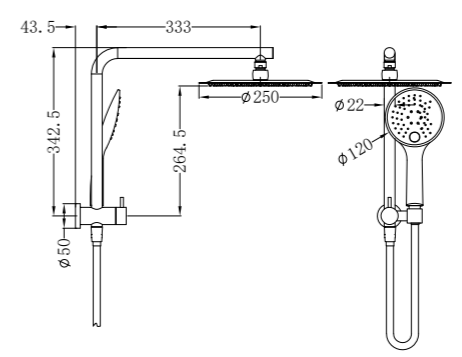

NR232105cBN

Project Twin Shower Set
Wels Rating: Not Star, 6L/Min

NR232105MB

Project Twin Shower Set
Wels Rating: 4 Star, 7.5L/Min

NR200705bbCH
Vibe Square Shower Set Bottom Inlet
Wels Rating: 0 star, 6L/Min