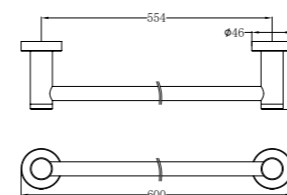

Single Towel Rail 600mm

NR2024dBN

Double Towel Rail 600mm

NR2030BN

Single Towel Rail 800mm

NR2030dBN

Double Towel Rail 800mm

NR2080CH