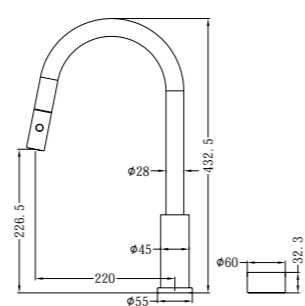

NR271908BN

Pull Out Kitchen Set
Wels Rating: 5 Star, 5L/Min