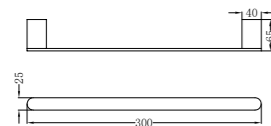

NR9030BG

Single Towel Rail 800mm

NR9030dBG

Double Towel Rail 800mm

NR9087aBG

Shower Shelf

NR9080BG

Hand Towel Rail