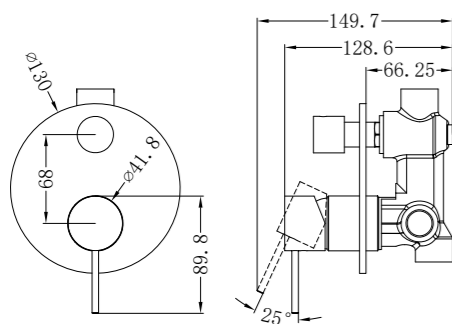

NR221909aBZ

Shower Mixer With Divertor