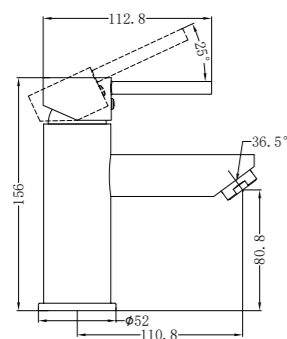

NR250802CH

Basin Mixer Straight Spout
Wels Rating: 5 Star, 6L/Min