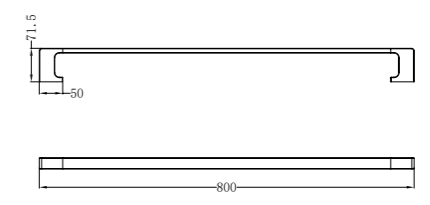

NR8080CH

Hand Towel Rail

NR8024dCH

Double Towel Rail 600mm

NR8030CH

Single Towel Rail 800mm

NR8081CH

Soap Dish Holder